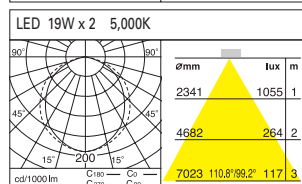

DD-20830.03 LED 14W
DD-20831.03 LED 19W

Weight : 1.3kg
Size / 200 x 200mm (7 7/8 x 7 7/8")

DD-20840.03 LED 14W x 2
DD-20841.03 LED 19W x 2

Weight : 1.7kg
Size / 335 x 200 mm (13 1/5 x 7 7/8")

DD-20830.04 series
Recessed Down Light