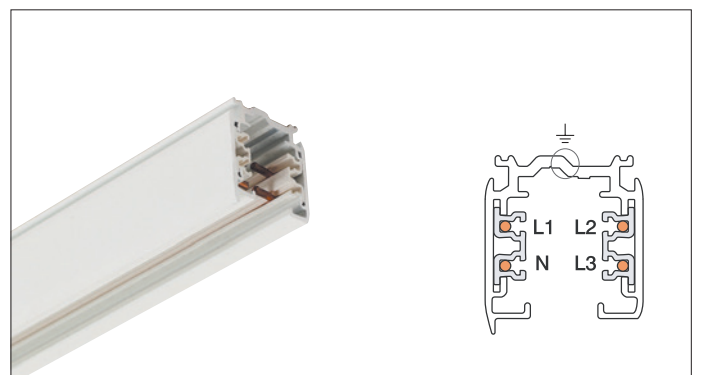

POWER GROUND CONNECTIONS _ 전원 접지 연결 시키는 법