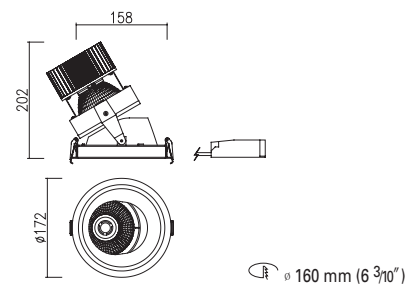

DD-26510 series
Recessed Down Light / Wall Washer Down Light

PHILIPS OSRAM

TRIM	AL. Die-Casting, Electrostatic Powder Coating
ADJUSTABLE RING	AL. Die-Casting, Electrostatic Powder Coating Adjustable Angle (Tilt $\angle 30^\circ$)
MOUNTING RING	AL. Die-Casting, Electrostatic Powder Coating
HEAT SINK	AL. Extrude, Electro Deposition Coating
REFLECTOR	AL. Anodized Specular Silver