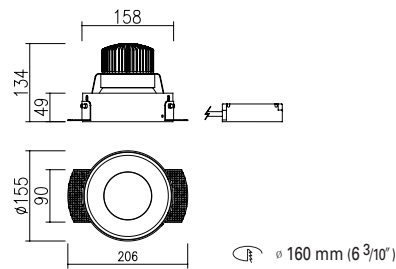

DD-12200.01

Recessed Trimless Down Light / Accent Light

17W 7 LED

- Power LED
- 0.8 kg
- ☐ White
- ☐ Black
- ☐ Gray

TRIM & HOSING	AL. Extrude, Electro Deposition Coating
HEAT SINK	AL. Extrude, Electro Deposition Coating
REFLECTOR	Steel, Electrostatic Powder Coating
COVER	PC

LIGHT	Power LED
INPUT VOLTAGE	220-240V AC , 50-60Hz (option : 100-240V AC , 50-60Hz)

COLOR TEMPERATURE (K)	INPUT POWER	OUTPUT POWER	MODULE EFFICIENCY (lm/w)	LUMINOUS FLUX (lm)	OUTPUT VOLTAGE (nominal)	COLOR RENDERING INDEX_CRI
5,000K	17W	15W	67 lm/w	992 lm	21V DC	75
4,000K	17W	15W	56 lm/w	826 lm	21V DC	80
3,000K	17W	15W	50 lm/w	730 lm	21V DC	80

OUTPUT CURRENT	700mA DC (constant current)
OPERATING TEMPERATURE RANGE	-20 to +40°C
MAINTENANCE OF LUMEN -L70	50,000 hours at 25°C
DRIVER LIFETIME	50,000 hours
COLOR TEMPERATURE	5,000K 4,000K 3,000K

DRAWING

INSTALLATION INSTRUCTION

-> 132