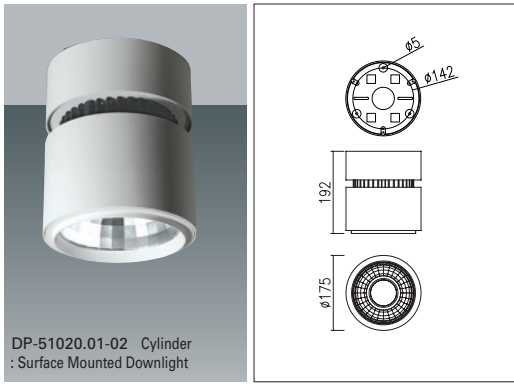

DRIVER ELECTRIC DIAGRAM

DP-51020.01 Series	Fortimo DLM Flex 2000 (5,000K) <table border="1"> <thead> <tr> <th>Ømm</th> <th>lux</th> <th>m</th> </tr> </thead> <tbody> <tr> <td>1115</td> <td>2075</td> <td>1</td> </tr> <tr> <td>2229</td> <td>519</td> <td>2</td> </tr> <tr> <td>3344</td> <td>56,2"</td> <td>3</td> </tr> </tbody> </table>	Fortimo DLM Flex 2000 (4,000K) <table border="1"> <thead> <tr> <th>Ømm</th> <th>lux</th> <th>m</th> </tr> </thead> <tbody> <tr> <td>1013</td> <td>2125</td> <td>1</td> </tr> <tr> <td>2025</td> <td>531</td> <td>2</td> </tr> <tr> <td>3038</td> <td>56,2"</td> <td>3</td> </tr> </tbody> </table>	Fortimo DLM Flex 2000 (3,000K) <table border="1"> <thead> <tr> <th>Ømm</th> <th>lux</th> <th>m</th> </tr> </thead> <tbody> <tr> <td>1066</td> <td>2100</td> <td>1</td> </tr> <tr> <td>2131</td> <td>525</td> <td>2</td> </tr> <tr> <td>3197</td> <td>56,4"</td> <td>3</td> </tr> </tbody> </table>	
	DP-51022.01 Series	Fortimo DLM Flex 3000 (5,000K) <table border="1"> <thead> <tr> <th>Ømm</th> <th>lux</th> <th>m</th> </tr> </thead> <tbody> <tr> <td>1050</td> <td>3118</td> <td>1</td> </tr> <tr> <td>2101</td> <td>780</td> <td>2</td> </tr> <tr> <td>3151</td> <td>56,2"</td> <td>3</td> </tr> </tbody> </table>	Fortimo DLM Flex 3000 (4,000K) <table border="1"> <thead> <tr> <th>Ømm</th> <th>lux</th> <th>m</th> </tr> </thead> <tbody> <tr> <td>1128</td> <td>3117</td> <td>1</td> </tr> <tr> <td>2256</td> <td>779</td> <td>2</td> </tr> <tr> <td>3384</td> <td>56,2"</td> <td>3</td> </tr> </tbody> </table>	Fortimo DLM Flex 3000 (3,000K) <table border="1"> <thead> <tr> <th>Ømm</th> <th>lux</th> <th>m</th> </tr> </thead> <tbody> <tr> <td>1118</td> <td>3143</td> <td>1</td> </tr> <tr> <td>2235</td> <td>786</td> <td>2</td> </tr> <tr> <td>3353</td> <td>56,2"</td> <td>3</td> </tr> </tbody> </table>