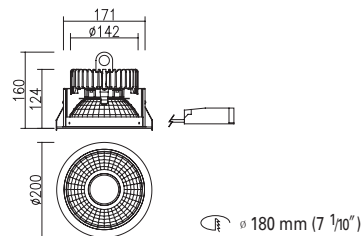

DRAWING

* Caution : Please be aware that it could not be worked properly in condition of ambient temperature over 35degree.