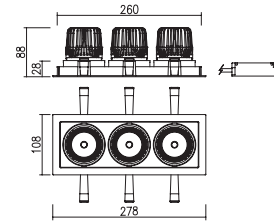

DD-37130.06 LED ARRAY 11W x 3, 8W x 3

Weight : 0.5 kg

△_R / 100 x 100mm (3 9/10" x 3 9/10")

Weight : 0.8 kg

△_R / 180 x 100mm (7 1/10" x 3 9/10")

Weight : 1.0 kg

△_R / 265 x 100mm (10 2/5" x 3 9/10")

ACCESSORY