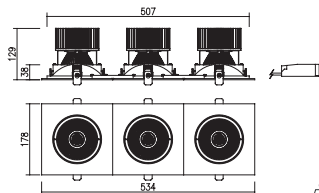

Weight : 0.8 kg

∅ 155mm (6 1/10")

Weight : 1.0 kg

165 x 165mm (6 1/2" x 6 1/2")

Weight : 2.0 kg

335 x 165mm (13 1/5" x 6 1/2")

DD-37230.04 Fortimo LED SLM 2000 x 3
 DD-37231.04 Fortimo LED SLM 3000 x 3
 DD-37232.04 Fortimo LED SLM 4500 x 3