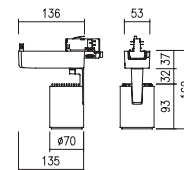

Ref. 01
Beam Angle Ref. 20°

Ref. 02
Beam Angle Ref. 30° ~40°

● LED 8W / 3,000K

● LED 8W / 3,000K

● LED 11W / 3,000K

● LED 11W / 3,000K

DDC-65070.01 LED ARRAY 8W, 11W

ACCESSORY