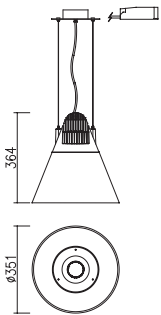

PHILIPS

►OPTION

*LED : Preva Cube - AC type

SHADE	AL. Spinning Processing, Electrostatic Powder Coating
GEAR BOX	AL. Die-Casting, Electro Powder Coating
REFLECTOR	AL. Anodized Specular Silver
WIRE	STS

LIGHT	Fortimo DLM Flex, Preva Cube
INPUT VOLTAGE	220-240V AC , 50-60Hz

MODULE LUMINOUS FLUX	COLOR TEMPERATURE (K)	INPUT POWER (W)	MODULE POWER (W)	MODULE EFFICIENCY (lm/w)	LUMINOUS FLUX (lm)	COLOR RENDERING INDEX_CRI
3000	○ 4,000K	29W	26W	98 lm/w	2,515 lm	80
3000	● 3,000K	32W	26W	93 lm/w	2,565 lm	80

OPERATING TEMPERATURE RANGE	-20 to +35 °C
MAINTENANCE OF LUMEN -L70	50,000 hours at 25 °C
DRIVER LIFETIME	50,000 hours
COLOR TEMPERATURE	5,000K / 4,000K / 3,000K