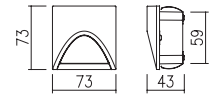

DD-38170 SERIES
Wall & Ceiling Light

HOUSING COVER	AL. Die-Casting, Electrostatic Powder Coating Housing Cover _ PC
LIGHT	LED
INPUT VOLTAGE	200-240V AC , 50-60Hz
INPUT POWER	2W (nominal)
OUTPUT POWER	1W (nominal)
LUMINOUS FLUX (lm)	31 lm (5,000K) / 30 lm (4,000K) / 31 lm (3,000K)
OUTPUT VOLTAGE	3V DC (nominal)
OUTPUT CURRENT	350mA DC (constant current)
COLOR RENDERING INDEX _CRI	78 (5,000K) / 80 (4,000K) / 80 (3,000K)
OPERATING TEMPERATURE RANGE	-20 to +40 °C
MAINTENANCE OF LUMEN -L70	25,000 hours at 25 °C
DRIVER LIFETIME	25,000 hours
COLOR TEMPERATURE	● 5,000K ○ 4,000K ● 3,000K

Ø 65mm (2 3/5")

Ø 65mm (2 3/5")