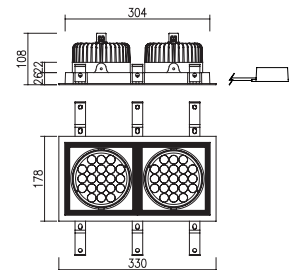

DD-37200.01 LED 30W x 1

DD-37210.01 LED 30W x 1

DD-37220.01 LED 30W x 2

Weight : 0.9 kg

∅ 165mm (6 1/2")

Weight : 0.9 kg

165 x 165mm (6 1/2" x 6 1/2")

Weight : 1.5kg