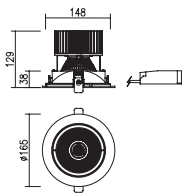

∅ 155mm (6 1/10")