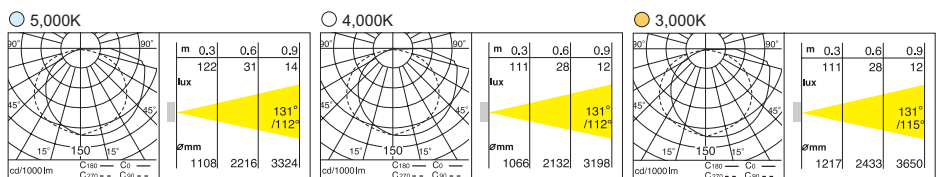

Ø 65mm (2 3/5")