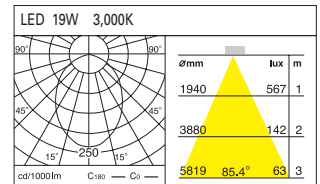

DD-20840.02 LED 14W x 2
DD-20841.02 LED 19W x 2

Weight : 1.7kg
320 x 185mm (12 1/10 x 7 3/10")