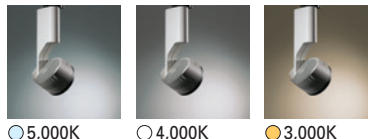

DDC-65110 Series
Track Accent Light
Kiss LED

LED HOUSING & HEAT SINK	AL. Die-Casting, Electrostatic Powder Coating Adjustable Angle (Tilt $\angle 90^\circ$)
MOUNTING RING	AL. Die-Casting, Electrostatic Powder Coating
GEAR BOX	AL. Die-Casting, Electrostatic Powder Coating
ACCESSORY	Beam angle LENS Type
INSTALLATION	On 3 circuit track (PC)
BEAM ANGLE	10°, 15°, 20°, 30°, 40°

LIGHT	Power LED
INPUT VOLTAGE	220-240V AC, 50-60Hz (option : 100-240V AC, 50-60Hz)

COLOR TEMPERATURE (K)	INPUT POWER	OUTPUT POWER	MODULE EFFICIENCY (lm/w)	LUMINOUS FLUX (lm)	OUTPUT VOLTAGE (nominal)	COLOR RENDERING INDEX_CRI
5,000K	30W	24W	139 lm/w	3,394 lm	20V DC	75
4,000K	30W	24W	130 lm/w	3,163 lm	20V DC	80
3,000K	30W	24W	100 lm/w	2,443 lm	20V DC	80

OUTPUT CURRENT	1,200mA DC (constant current)
OPERATING TEMPERATURE RANGE	-20 to +40 °C
DRIVER	Integrated
MAINTENANCE OF LUMEN -L70	50,000 hours at 25 °C
DRIVER LIFETIME	50,000 hours
COLOR TEMPERATURE	

5,000K 4,000K 3,000K