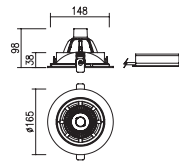

∅ 155mm (6 1/10")