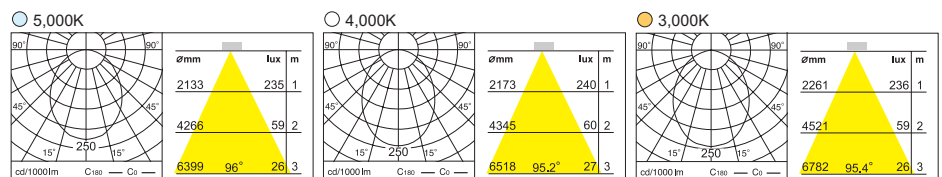

- LED
- 0.5 kg
- ☐ White
- ☐ Black
- ☐ Gray

TRIM	AL. Die-Casting, Electrostatic Powder Coating
LED HOUSING & HEAT SINK	AL. Die-Casting, Electrostatic Powder Coating
COVER	PC

LIGHT	LED
INPUT VOLTAGE	220-240V AC , 50-60Hz (option : 100-240V AC , 50-60Hz)

COLOR TEMPERATURE (K)	INPUT POWER	OUTPUT POWER	MODULE EFFICIENCY (lm/w)	LUMINOUS FLUX (lm)	OUTPUT VOLTAGE (nominal)	COLOR RENDERING INDEX_CRI
○ 5,000K	8W	6W	90 lm/w	551 lm	18V DC	80
○ 4,000K	8W	6W	94 lm/w	554 lm	17V DC	80
● 3,000K	8W	6W	93 lm/w	548 lm	17V DC	80

OUTPUT CURRENT	350mA DC (constant current)
OPERATING TEMPERATURE RANGE	-20 to +40 °C
MAINTENANCE OF LUMEN -L70	40,000 hours at 25 °C
DRIVER LIFETIME	50,000 hours

COLOR TEMPERATURE   ○ 5,000K   ○ 4,000K   ● 3,000K

DRAWING