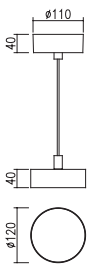

DP-51160.02 LED 13W