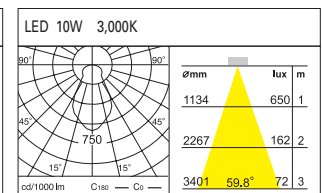

DD-20710.02 LED 10W

Weight : 1.0kg
 180 x 180mm (7 1/10" x 7 1/10")

DD-20720.02 LED 10W x 2

Weight : 2.0kg
 310 x 180mm (12 1/5" x 7 1/10")

PRODUCT PROFILE

This new LED Downlight system is all in one lighting fixture which is combined fitting and heat sink and also consists of very simple and sturdy design.