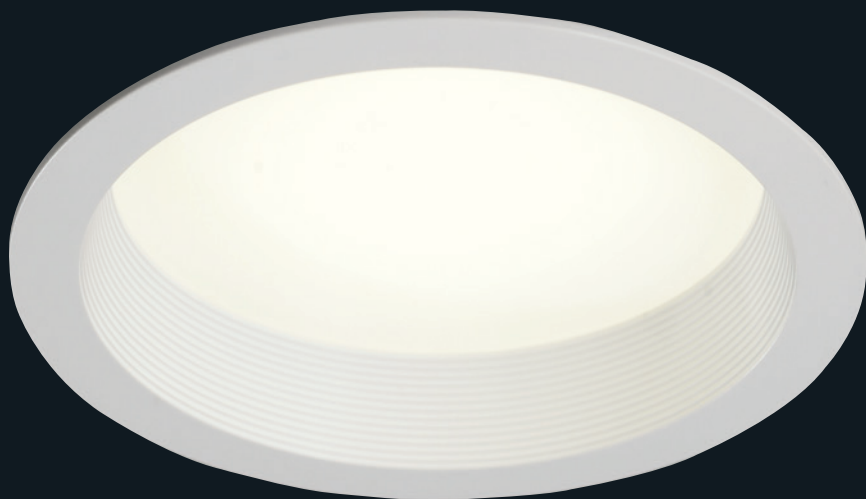

PRODUCT PROFILE

Designed to reduce glare with using translucent acrylic and effect smooth and homogenous lighting performance.

There are three types of color temperature 3000K, 4000K, and 5000K. Based on customers requirement, it can be used various lighting applications for different atmosphere of commercial area.

- Polycarbonate cover
- Color Temperature (5,000K / 4,000K / 3,000K)

* Average life time 40,000 hours
(Life time could be flexible depends on environmental situation.)