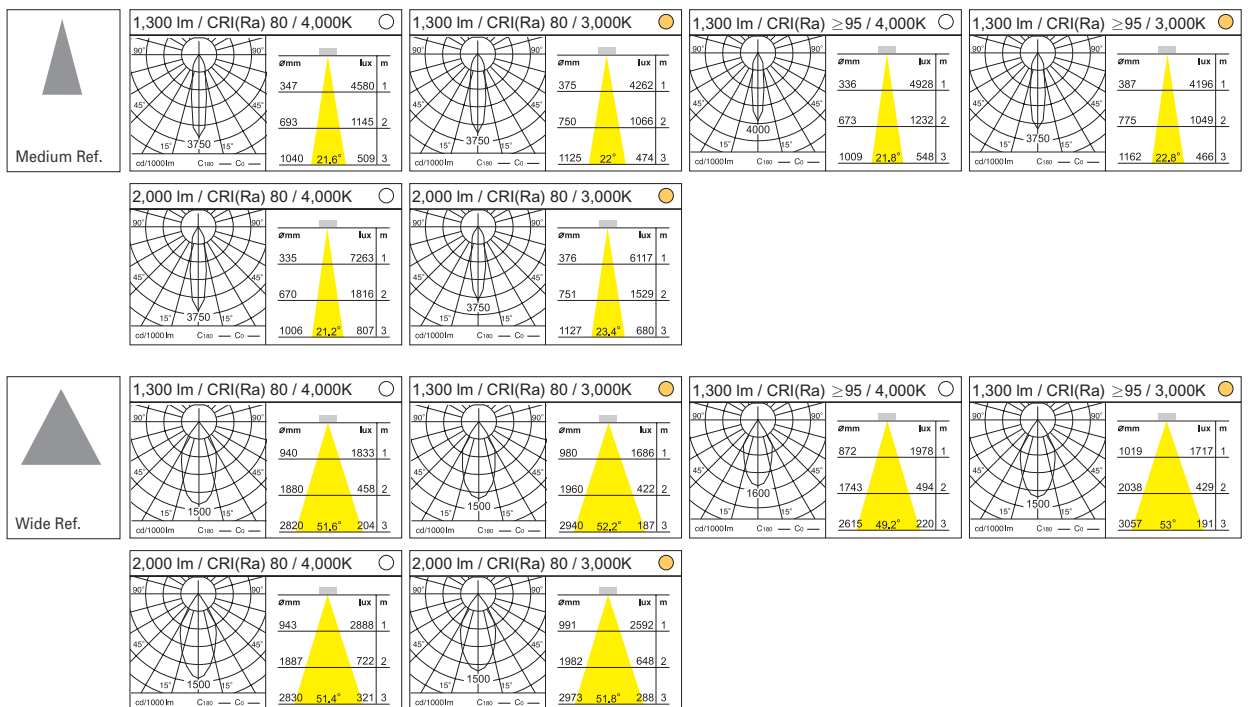

► **Option A**
NON-DIMMABLE DRIVER

► **Option B**
LED DIMMABLE DRIVER
- 디밍드라이버 가능