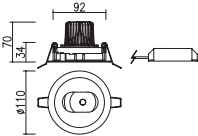

Weight : 0.4 kg
Ø 98 mm (3 4/5")