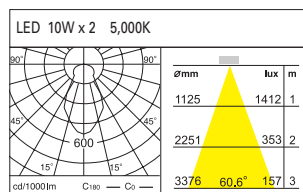

DD-20710.02 LED 10W

Weight : 1.0kg
 180 x 180mm (7 1/10" x 7 1/10")

DD-20720.02 LED 10W x 2

Weight : 2.0kg
 310 x 180mm (12 1/5" x 7 1/10")

PRODUCT PROFILE

This new LED Downlight system is all in one lighting fixture which is combined fitting and heat sink and also consists of very simple and sturdy design.