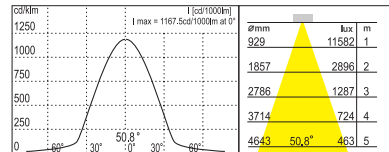

c180—c0

DF-79841 HPML 30W + 60W 6,500K

HPML 30W + 60W 3,000K

c180—c0

DF-79842 HPML 60W x2 6,500K

HPML 60W x2 4,000K

HPML 60W x2 3,000K

c180—c0