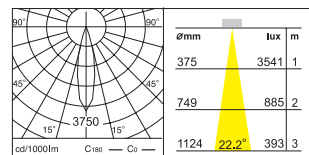

Ref. 01
Beam Angle Ref. 20°

Ref. 02
Beam Angle Ref. 30° ~40°

● LED 8W / 3,000K

● LED 8W / 3,000K

● LED 11W / 3,000K

● LED 11W / 3,000K

Base plate version
available on request

DDC-63822
Track Accent Light