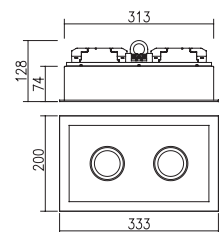

DD-20830.02 LED 14W
DD-20831.02 LED 19W

Weight : 1.1kg
185 x 185mm (7 3/10 x 7 3/10")

DD-20840.02 LED 14W x 2
DD-20841.02 LED 19W x 2

Weight : 1.7kg
320 x 185mm (12 1/10 x 7 3/10")