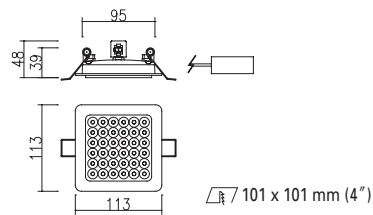

- LED
- 0.3 kg
- ☐ White
- ☐ Black
- ☐ Gray

TRIM & LED HOUSING & HEAT SINK AL. Die-Casting, Electrostatic Powder Coating
COVER Housing Cover _ PC

LIGHT LED
INPUT VOLTAGE 220-240V AC , 50-60Hz (option : 100-240V AC , 50-60Hz)

COLOR TEMPERATURE (K)	INPUT POWER	OUTPUT POWER	MODULE EFFICIENCY (lm/w)	LUMINOUS FLUX (lm)	OUTPUT VOLTAGE (nominal)	COLOR RENDERING INDEX_CRI
● 5,000K	8W	6W	104 lm/w	635 lm	18V DC	80
○ 4,000K	8W	6W	110 lm/w	646 lm	17V DC	80
● 3,000K	8W	6W	107 lm/w	630 lm	17V DC	80

OUTPUT CURRENT 350mA DC (constant current)
OPERATING TEMPERATURE RANGE -20 to +40°C
MAINTENANCE OF LUMEN -L70 40,000 hours at 25°C
DRIVER LIFETIME 50,000 hours

COLOR TEMPERATURE ☐ 5,000K ☐ 4,000K ☒ 3,000K

DRAWING