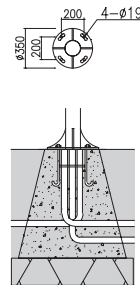

Anchor Bolt Base