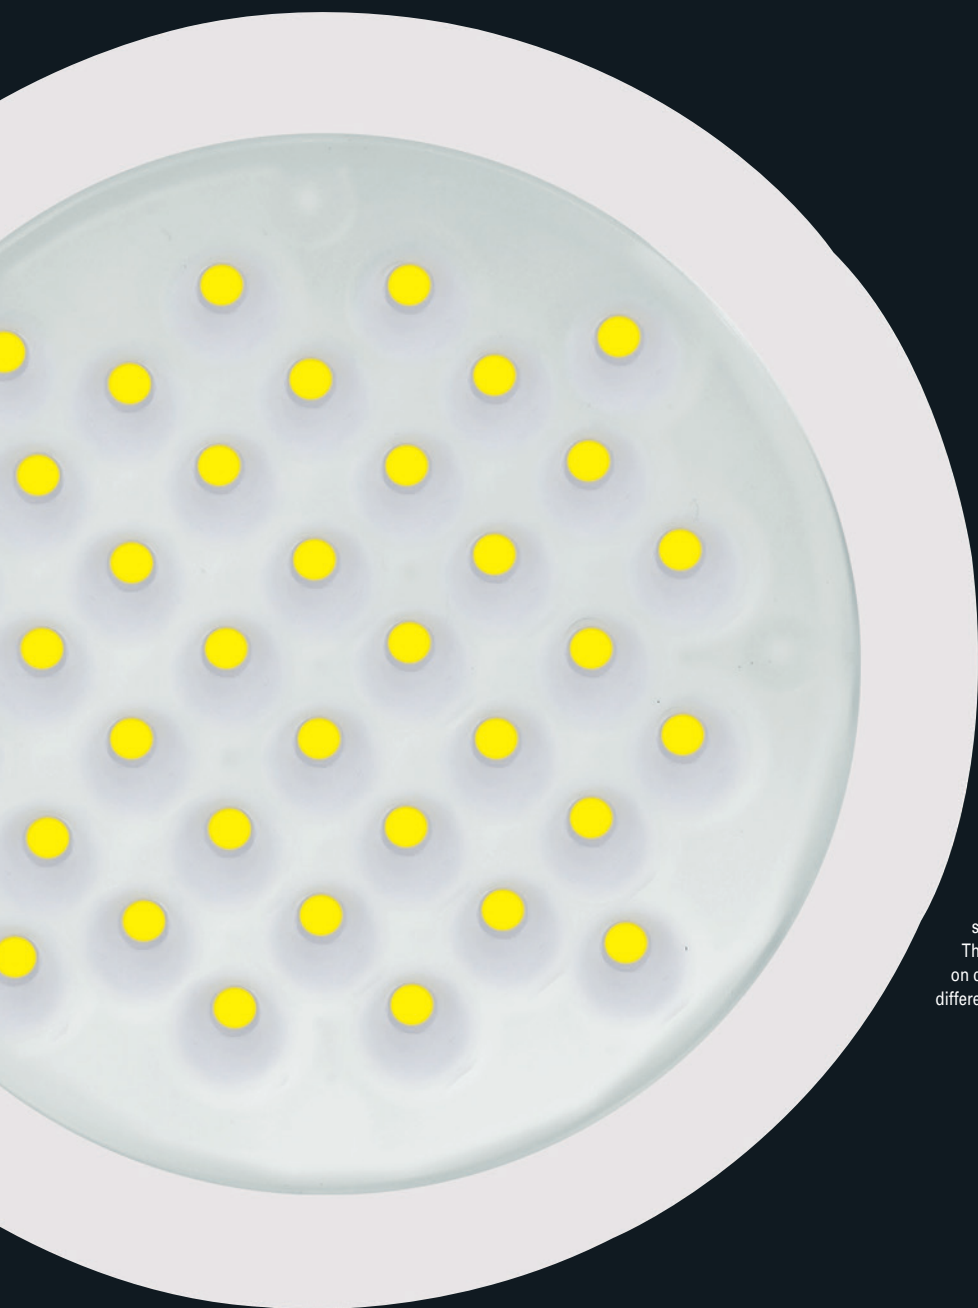

PRODUCT PROFILE

Designed to reduce glare using translucent acrylic and effect smooth and homogenous lighting performance.

Maximize of heat conduction and compact structure of fitting. Simple structure cause easy assembling and maintenance.

There are three types of color temperature 3000K, 4000K, and 5000K. Based on customers requirement, it can be used various lighting applications for different atmosphere of commercial area.