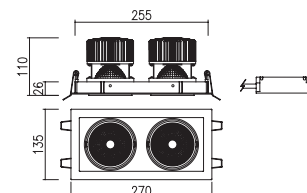

Weight : 1.6kg

260 x 125mm (10 1/5" x 5")