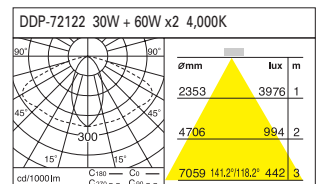

Anchor Bolt Base