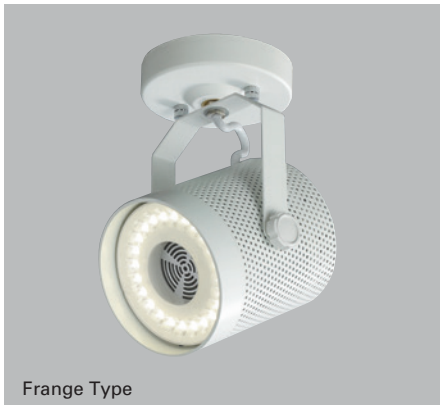

Frange Type