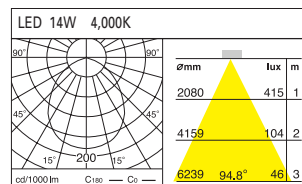

DD-20830.03 LED 14W
DD-20831.03 LED 19W

Weight : 1.3kg
Size / 200 x 200mm (7 7/8 x 7 7/8")

DD-20840.03 LED 14W x 2
DD-20841.03 LED 19W x 2

Weight : 1.7kg
Size / 335 x 200 mm (13 1/5 x 7 7/8")

DD-20830.04 series
Recessed Down Light