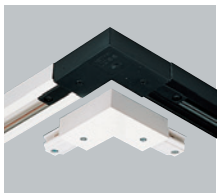

DR-105
Feed-in Cap / White, Black

DR-106
End Cap / White, Black

DR-107
Straight Connector / White, Black

DR-108
L Connector / White, Black

DR-110
T Connector / White, Black

DR-111
X Connector / White, Black