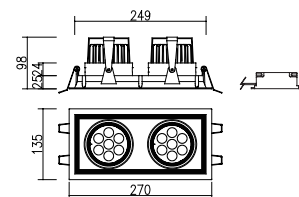

255 x 120mm (10" x 4 7/16")

Weight : 1.2 kg