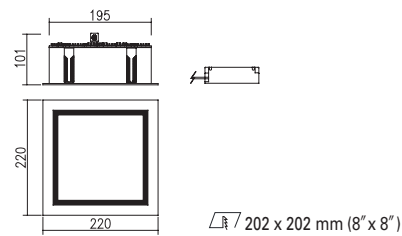

- LED
- 1.3 kg
- ☐ White
- ☐ Black
- ☐ Gray

TRIM	PC, Urethane Coating
HOUSING	Steel
ACCESSORY	Housing Cover _ Square PC Plate
HEAT SINK	AL. Die-Casting

LIGHT	LED
INPUT VOLTAGE	220-240V AC , 50-60Hz (option : 100-240V AC , 50-60Hz)

COLOR TEMPERATURE (K)	INPUT POWER	OUTPUT POWER	MODULE EFFICIENCY (lm/w)	LUMINOUS FLUX (lm)	OUTPUT VOLTAGE (nominal)	COLOR RENDERING INDEX_CRI
● 5,000K	19W	16W	77 lm/w	1,251 lm	23V DC	80
○ 4,000K	19W	16W	78 lm/w	1,224 lm	23V DC	80
● 3,000K	19W	16W	76 lm/w	1,213 lm	23V DC	80

OUTPUT CURRENT	700mA DC (constant current)
OPERATING TEMPERATURE RANGE	-20 to +40°C
MAINTENANCE OF LUMEN -L70	40,000 hours at 25°C
DRIVER LIFETIME	50,000 hours

COLOR TEMPERATURE   ● 5,000K   ○ 4,000K   ● 3,000K

DRAWING