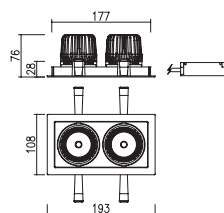

DD-37120.05 LED ARRAY 11W x 2, 8W x 2

DD-37130.05 LED ARRAY 11W x 3, 8W x 3

Weight : 0.4kg

100 x 100mm (3 9/10" x 3 9/10")

Weight : 0.7kg

180 x 100mm (7 1/10" x 3 9/10")

Weight : 1.0kg

265 x 100mm (10 2/5" x 3 9/10")