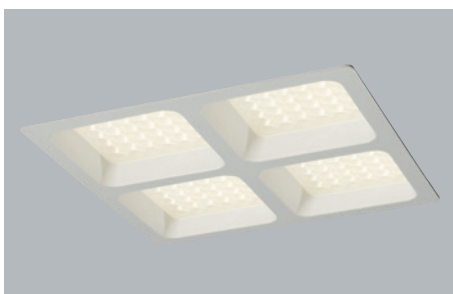

DD-20710.01 LED 8W

Weight : 0.5kg
 / 114 x 114mm (4 1/2" x 4 1/2")

DD-20720.01 LED 8W x 2

Weight : 1.0kg
 / 226 x 114mm (8 9/10" x 4 1/2")

DD-20740.01 LED 8W x 4

Weight : 2.0 kg
 / 226 x 226mm (8 9/10" x 8 9/10")