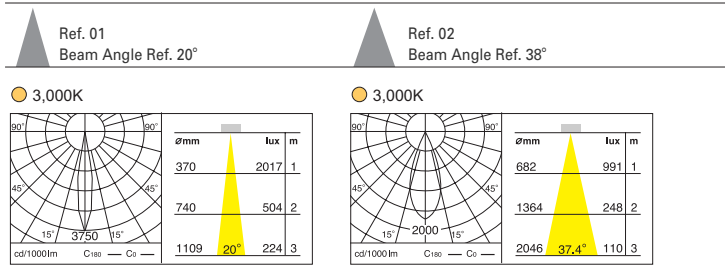

LED ARRAY | 25° | 0.3 kg | White
Black
Gray

TRIM AL. Die-Casting, Electrostatic Powder Coating
REFLECTOR PC (Vacuum Coating)
LED HOUSING & HEAT SINK AL. Die-Casting, Electrostatic Powder Coating
Adjustable Angle (Tilt $\angle$ 45°)

LIGHT LED ARRAY
INPUT VOLTAGE 220-240V AC , 50-60Hz (option : 100-240V AC , 50-60Hz)

COLOR TEMPERATURE (K)	INPUT POWER	OUTPUT POWER	MODULE EFFICIENCY (lm/w)	LUMINOUS FLUX (lm)	OUTPUT VOLTAGE (nominal)	COLOR RENDERING INDEX, CRI
● 3,000K	8W	6W	70 lm/w	447 lm	18V DC	80

OUTPUT CURRENT 350mA DC (constant current)
OPERATING TEMPERATURE RANGE -20 to +40 °C
MAINTENANCE OF LUMEN -L70 50,000 hours at 25 °C
DRIVER LIFETIME 50,000 hours
COLOR TEMPERATURE ● 3,000K ● 2,700K

DRAWING

ACCESSORY