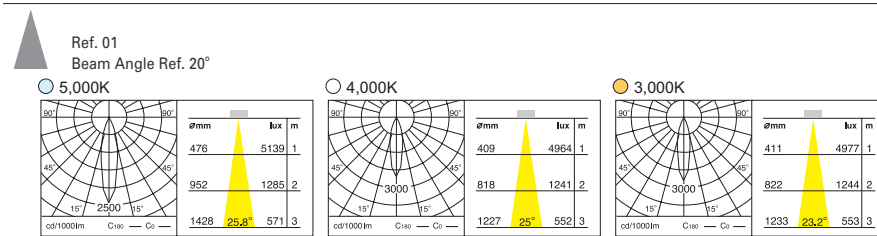

DDC-63732
Track Accent Light
BLACK TIE

LED HOUSING	AL. Die-Casting, Electrostatic Powder Coating Adjustable Angle (Tilt $\angle$ 180°)
HEAT SINK	AL. Die-Casting, Electrostatic Powder Coating (Black only)
MOUNTING RING	AL. Die-Casting, Electrostatic Powder Coating (Black only)
GEAR BOX	AL. Die-Casting, Electrostatic Powder Coating
REFLECTOR	AL. Anodized Specular Silver
INSTALLATION	On 3 circuit track (PC)

LIGHT	LED ARRAY
INPUT VOLTAGE	220-240V AC , 50-60Hz (option : 100-240V AC , 50-60Hz)

COLOR TEMPERATURE (K)	INPUT POWER	OUTPUT POWER	MODULE EFFICIENCY (lm/w)	LUMINOUS FLUX (lm)	OUTPUT VOLTAGE (nominal)	COLOR RENDERING INDEX_CRI
5,000K	21W	16W	101 lm/w	1,611 lm	32V DC	70
4,000K	21W	16W	95 lm/w	1,511 lm	32V DC	80
3,000K	21W	16W	93 lm/w	1,441 lm	31V DC	80

OUTPUT CURRENT	500mA DC (constant current)
OPERATING TEMPERATURE RANGE	-20 to +40°C
DRIVER	Integrated
MAINTENANCE OF LUMEN -L70	50,000 hours at 25°C
DRIVER LIFETIME	50,000 hours
COLOR TEMPERATURE	5,000K 4,000K 3,000K