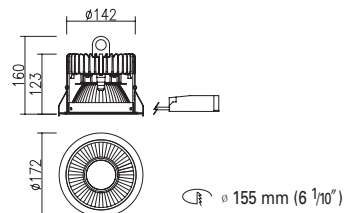

DRAWING

* Caution : Please be aware that it could not be worked properly in condition of ambient temperature over 35degree.