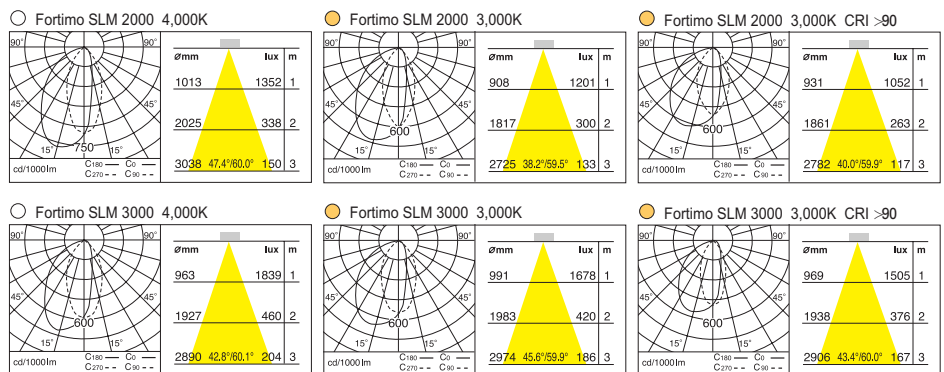

DD-26520 series
Recessed Down Light / Wall Washer Down Light

PHILIPS OSRAM

TRIM	AL. Die-Casting, Electrostatic Powder Coating
MOUNTING RING	AL. Die-Casting, Electrostatic Powder Coating
HEAT SINK	AL. Extrude, Electro Deposition Coating
COVER	PC
REFLECTOR	PC, Vacuum Coating

LIGHT	Fortimo SLM , Preva Core
INPUT VOLTAGE	220-240V AC , 50-60Hz

ORDER NO.	MODULE LUMINOUS FLUX	COLOR TEMPERATURE (K)	INPUT POWER (W)	MODULE POWER (W)	MODULE EFFICIENCY (lm/W)	LUMINOUS FLUX (lm)	COLOR RENDERING INDEX_CRI
DD-26520	2000	○ 4,000K	22W	18W	94 lm/W	1,648 lm	80
DD-26520	2000	● 3,000K	22W	18W	85 lm/W	1,528 lm	80
DD-26520	2000	● 3,000K	23W	18W	74 lm/W	1,344 lm	>90
DD-26521	3000	○ 4,000K	30W	24W	93 lm/W	2,273 lm	80
DD-26521	3000	● 3,000K	29W	24W	85 lm/W	2,076 lm	80
DD-26521	3000	● 3,000K	30W	25W	75 lm/W	1,878 lm	>90

OPERATING TEMPERATURE RANGE	-20 to +35°C
MAINTENANCE OF LUMEN -L70	50,000 hours at 25°C
DRIVER LIFETIME	50,000 hours
COLOR TEMPERATURE	4,000K / 3,000K