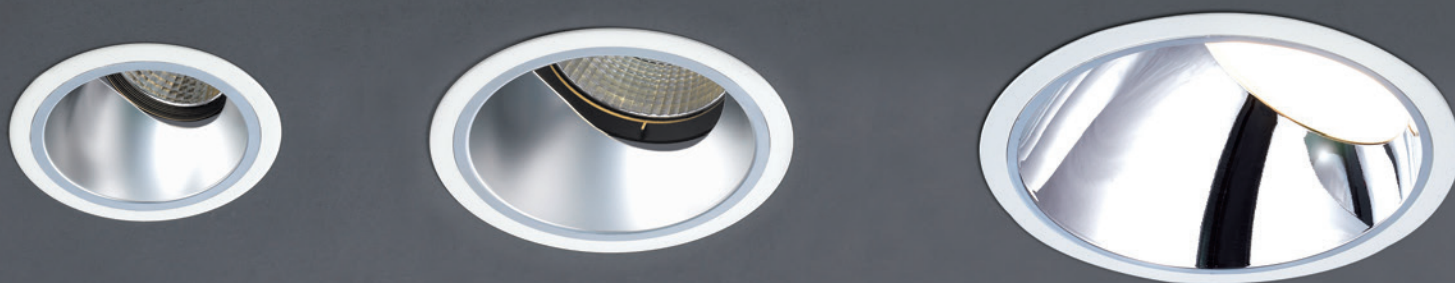

DD-26500 series
Recessed Down Light / Wall Washer Down Light

TRIM	AL. Die-Casting, Electrostatic Powder Coating
ADJUSTABLE RING	AL. Die-Casting, Electrostatic Powder Coating Adjustable Angle (Tilt $\angle 30^\circ$)
MOUNTING RING	AL. Die-Casting, Electrostatic Powder Coating
HEAT SINK	AL. Extrude, Electro Deposition Coating
REFLECTOR	AL. Anodized Specular Silver