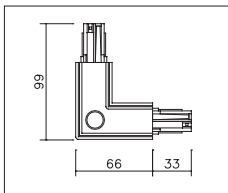

DR-301 1m
DR-302 2m
DR-303 3m

DR-305
Feed-in Cap / White, Black

DR-306
End Cap / White, Black

DR-307
Straight Connector / White, Black

DR-308
L Connector / White, Black

DR-310
T Connector / White, Black

DR-311
X Connector / White, Black