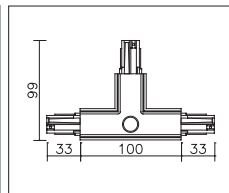

DR-301 1m
DR-302 2m
DR-303 3m

DR-305
Feed-in Cap / White, Black

DR-306
End Cap / White, Black

DR-307
Straight Connector / White, Black

DR-308
L Connector / White, Black

DR-310
T Connector / White, Black

DR-311
X Connector / White, Black