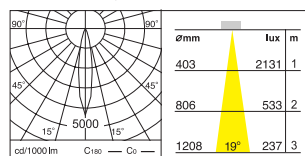

DD-37110.06 series
Recessed Down Light / Accent Light

TRIM	AL. Die-Casting, Electrostatic Powder Coating
ADJUSTABLE RING	AL. Die-Casting, Electrostatic Powder Coating Adjustable Angle (Tilt $\angle 25^\circ$)
REFLECTOR	PC (Vacuum Coating)
HEAT SINK	AL. Die-Casting, Electro Deposition Coating

LIGHT	LED ARRAY
INPUT VOLTAGE	220-240V AC , 50-60Hz (option : 100-240V AC , 50-60Hz)

COLOR TEMPERATURE (K)	INPUT POWER	OUTPUT POWER	MODULE EFFICIENCY (lm/w)	LUMINOUS FLUX (lm)	OUTPUT VOLTAGE (nominal)	COLOR RENDERING INDEX_CRI
● 3,000K	8W	6W	72 lm/w	451 lm	18V DC	80
● 3,000K	11W	9W	90 lm/w	808 lm	21V DC	80

OUTPUT CURRENT	350mA DC (constant current)
OPERATING TEMPERATURE RANGE	-20 to +40 °C
MAINTENANCE OF LUMEN -L70	50,000 hours at 25 °C
DRIVER LIFETIME	50,000 hours
COLOR TEMPERATURE	● 3,000K(8W, 11W) ● 2,700K(8W)

Ref. 01
Beam Angle Ref. 20°

● LED 8W / 3,000K