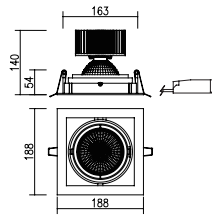

Weight : 1.1kg

∅ 166mm (6 1/2")

Weight : 1.5kg

170 x 170mm (6 7/16" x 6 7/16")

Weight : 2.0kg

390 x 170mm (15 2/5" x 6 7/16")

System Multi Down Lights

Using connection bracket, system multi down light comes in a variety of lengths.