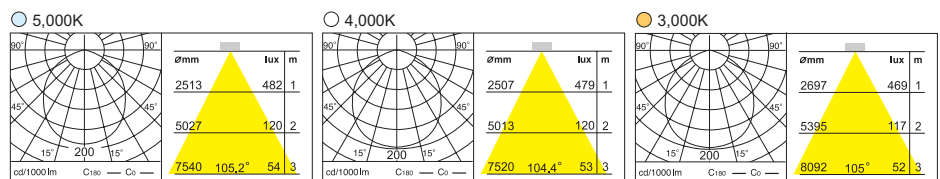

- LED
- 1.3 kg
- ☐ White
- ☐ Black
- ☐ Gray

TRIM	PC, Urethane Coating
HOUSING	Steel
ACCESSORY	Housing Cover _ Square PC Plate
HEAT SINK	AL. Die-Casting

LIGHT	LED
INPUT VOLTAGE	220-240V AC , 50-60Hz (option : 100-240V AC , 50-60Hz)

COLOR TEMPERATURE (K)	INPUT POWER	OUTPUT POWER	MODULE EFFICIENCY (lm/w)	LUMINOUS FLUX (lm)	OUTPUT VOLTAGE (nominal)	COLOR RENDERING INDEX_CRI
● 5,000K	19W	16W	77 lm/w	1,251 lm	23V DC	80
○ 4,000K	19W	16W	78 lm/w	1,224 lm	23V DC	80
● 3,000K	19W	16W	76 lm/w	1,213 lm	23V DC	80

OUTPUT CURRENT	700mA DC (constant current)
OPERATING TEMPERATURE RANGE	-20 to +40°C
MAINTENANCE OF LUMEN -L70	40,000 hours at 25°C
DRIVER LIFETIME	50,000 hours

COLOR TEMPERATURE   ● 5,000K   ○ 4,000K   ● 3,000K

DRAWING