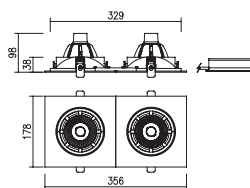

Weight : 2.0 kg

335 x 165mm (13 1/5" x 6 1/2")