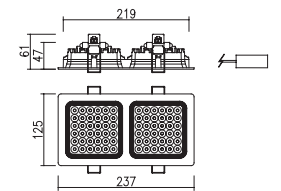

DD-20710.01 LED 8W

Weight : 0.5kg
 / 114 x 114mm (4 1/2" x 4 1/2")

DD-20720.01 LED 8W x 2

Weight : 1.0kg
 / 226 x 114mm (8 9/10" x 4 1/2")

DD-20740.01 LED 8W x 4

Weight : 2.0 kg
 / 226 x 226mm (8 9/10" x 8 9/10")