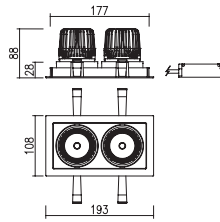

Weight : 0.5 kg

△_R / 100 x 100mm (3 9/10" x 3 9/10")

Weight : 0.8 kg

△_R / 180 x 100mm (7 1/10" x 3 9/10")