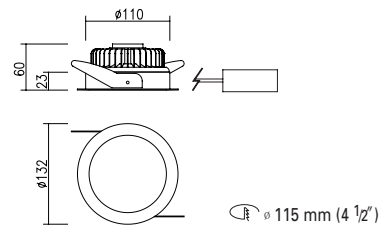

DD-20640

Recessed Down Light / Moistureproof Down Light

This new LED Downlight system is all in one lighting fixture which is combined fitting and heat sink and also consists of very simple and sturdy design.

- Moistureproof available
- Polycarbonate cover

12W 15 LED

LED | IP 44 | 0.4 kg | ☐ White ☒ Black ☐ Gray

TRIM & HOUSING	Aluminium. Electrostatic Powder Coating
HEAT SINK	Aluminium. Electrostatic Powder Coating
COVER	PC

LIGHT	LED
INPUT VOLTAGE	220-240V AC , 50-60Hz (option : 100-240V AC , 50-60Hz)

COLOR TEMPERATURE (K)	INPUT POWER	OUTPUT POWER	MODULE EFFICIENCY (lm/w)	LUMINOUS FLUX (lm)	OUTPUT VOLTAGE (nominal)	COLOR RENDERING INDEX_CRI
5,000K	12W	11W	65 lm/w	707 lm	31V DC	80
4,000K	11W	10W	71 lm/w	725 lm	29V DC	80
3,000K	12W	11W	61 lm/w	677 lm	31V DC	80

OUTPUT CURRENT	350mA DC (constant current)
OPERATING TEMPERATURE RANGE	-20 to +40°C
MAINTENANCE OF LUMEN -L70	40,000 hours at 25°C
DRIVER LIFETIME	50,000 hours

COLOR TEMPERATURE ☒ 5,000K ☐ 4,000K ☐ 3,000K

DRAWING