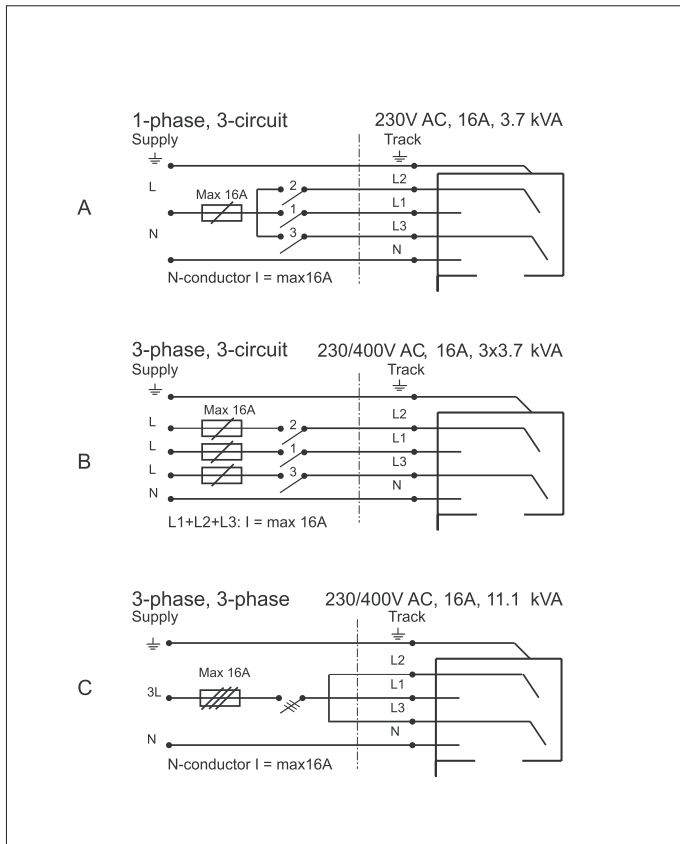

SCHEMATIC _ 회로도