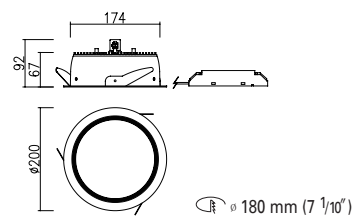

- LED
- 0.5 kg
- ☐ White
- ☐ Black
- ☐ Gray

TRIM	PC, Urethane Coating
LED HOUSING	Steel
HEAT SINK	AL. Die-Casting, Electrostatic Powder Coating
COVER	PC

LIGHT	LED
INPUT VOLTAGE	220-240V AC , 50-60Hz (option : 100-240V AC , 50-60Hz)

COLOR TEMPERATURE (K)	INPUT POWER	OUTPUT POWER	MODULE EFFICIENCY (lm/w)	LUMINOUS FLUX (lm)	OUTPUT VOLTAGE (nominal)	COLOR RENDERING INDEX_CRI
5,000K	17W	14W	95 lm/w	1,342 lm	41V DC	80
4,000K	17W	14W	98 lm/w	1,348 lm	40V DC	80
3,000K	17W	14W	95 lm/w	1,315 lm	40V DC	80

OUTPUT CURRENT	350mA DC (constant current)
OPERATING TEMPERATURE RANGE	-20 to +40°C
MAINTENANCE OF LUMEN -L70	40,000 hours at 25°C
DRIVER LIFETIME	50,000 hours

COLOR TEMPERATURE ☒ 5,000K ☐ 4,000K ☐ 3,000K

DRAWING