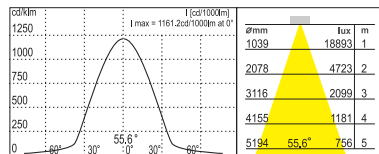

Hood
- Steel
- Light Gray, Black, Dark Gray

DF-79860 HPML 30W x3 6,500K

HPML 30W x3 3,000K

DF-79861 HPML 30W x2 + 60W 6,500K

HPML 30W x2 + 60W 3,000K

DF-79862 HPML 30W + 60W x2 6,500K

HPML 30W + 60W x2 3,000K