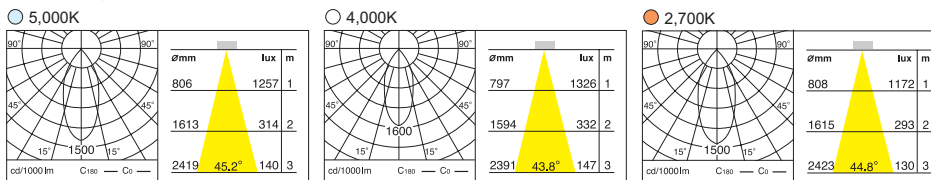

PHILIPS

TRIM	AL. Die-Casting, Electrostatic Powder Coating
ADJUSTABLE RING	AL. Die-Casting, Electrostatic Powder Coating Adjustable Angle (Tilt $\angle 25^\circ$)
REFLECTOR	AL. Anodized Specular Silver Square
MOUNTING RING	AL. Die-Casting, Electrostatic Powder Coating
HEAT SINK	AL. Extrude, Electro Deposition Coating

LIGHT	LED DISK (Integrated LED)
INPUT VOLTAGE	220-240V AC , 50-60Hz

COLOR TEMPERATURE (K)	INPUT POWER	LUMINOUS FLUX (lm)	SYSTEM EFFICIENCY (lm/w)	COLOR RENDERING INDEX CRI
5,000K	11W	855 lm	80 lm/W	80
4,000K	11W	849 lm	81 lm/W	80
2,700K	11W	775 lm	72 lm/W	80

OPERATING TEMPERATURE RANGE	-20 to +40 °C
MAINTENANCE OF LUMEN -L70	25,000 hours at 25 °C
COLOR TEMPERATURE	5,000K 4,000K 2,700K

Specular Silver Ref.