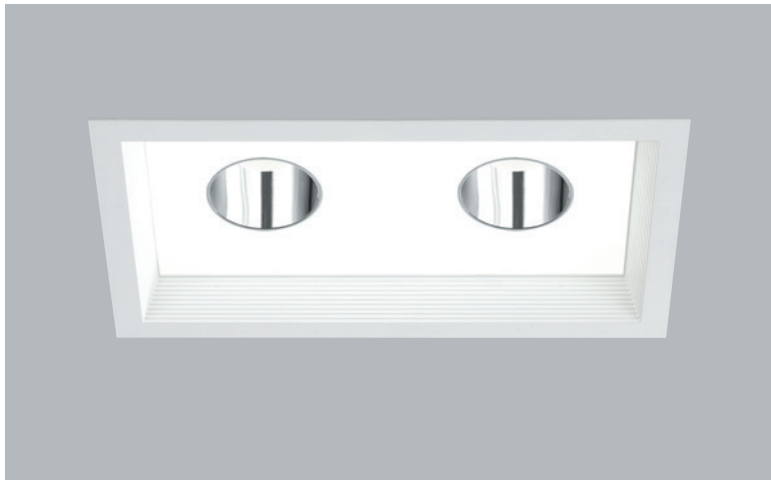

DD-20830.03 LED 14W
DD-20831.03 LED 19W

Weight : 1.3kg
Size / 200 x 200mm (7 7/8 x 7 7/8")

DD-20840.03 LED 14W x 2
DD-20841.03 LED 19W x 2

Weight : 1.7kg
Size / 335 x 200 mm (13 1/5 x 7 7/8")

DD-20830.04 series
Recessed Down Light