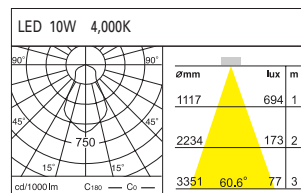

Weight : 1.0kg
180 x 180mm (7 1/10" x 7 1/10")

DD-20720.02 LED 10W x 2