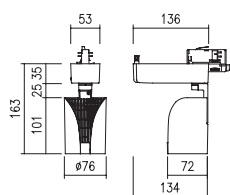

DDC-65080
Track Accent Light
Vanity

LED ARRAY | 180° | 0.8 kg | White, Black, Gray