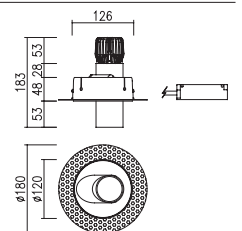

Ø 132mm (5 1/8")

DD-12080.02
Trim : 7mm

Ø 129mm (5 ")

DD-12080.03
Trimless Down Light
* INSTALLATION INSTRUCTION (page.120)

Ø 130mm (5 1/16")

DD-10271 series
Recessed Down Light / Accent Light

TRIM AL. Die-Casting, Electrostatic Powder Coating
LED HOUSING AL. Die-Casting, Electrostatic Powder Coating
Adjustable Angle (Tilt \angle 25°)