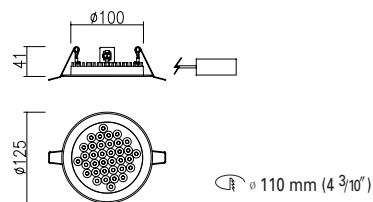

- LED
- 0.4 kg
- ☐ White
- ☐ Black
- ☐ Gray

TRIM & LED HOUSING & HEAT SINK COVER AL. Die-Casting, Electrostatic Powder Coating
Housing Cover _ PC

LIGHT LED
INPUT VOLTAGE 220-240V AC , 50-60Hz (option : 100-240V AC , 50-60Hz)

COLOR TEMPERATURE (K)	INPUT POWER	OUTPUT POWER	MODULE EFFICIENCY (lm/w)	LUMINOUS FLUX (lm)	OUTPUT VOLTAGE (nominal)	COLOR RENDERING INDEX_CRI
5,000K	8W	6W	103 lm/w	629 lm	18V DC	80
4,000K	8W	6W	109 lm/w	640 lm	17V DC	80
3,000K	8W	6W	107 lm/w	629 lm	17V DC	80

OUTPUT CURRENT 350mA DC (constant current)
OPERATING TEMPERATURE RANGE -20 to +40 °C
MAINTENANCE OF LUMEN -L70 40,000 hours at 25 °C
DRIVER LIFETIME 50,000 hours

COLOR TEMPERATURE ☐ 5,000K ☐ 4,000K ☒ 3,000K

DRAWING