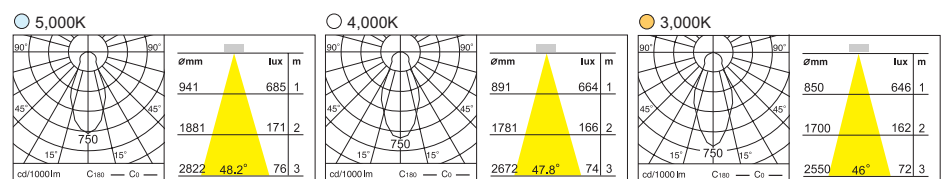

- LED
- 0.4 kg
- ☐ White
- ☐ Black
- ☐ Gray

TRIM & LED HOUSING & HEAT SINK COVER AL. Die-Casting, Electrostatic Powder Coating
Housing Cover _ PC

LIGHT LED
INPUT VOLTAGE 220-240V AC , 50-60Hz (option : 100-240V AC , 50-60Hz)

COLOR TEMPERATURE (K)	INPUT POWER	OUTPUT POWER	MODULE EFFICIENCY (lm/w)	LUMINOUS FLUX (lm)	OUTPUT VOLTAGE (nominal)	COLOR RENDERING INDEX_CRI
5,000K	8W	6W	103 lm/w	629 lm	18V DC	80
4,000K	8W	6W	109 lm/w	640 lm	17V DC	80
3,000K	8W	6W	107 lm/w	629 lm	17V DC	80

OUTPUT CURRENT 350mA DC (constant current)
OPERATING TEMPERATURE RANGE -20 to +40 °C
MAINTENANCE OF LUMEN -L70 40,000 hours at 25 °C
DRIVER LIFETIME 50,000 hours

COLOR TEMPERATURE ☐ 5,000K ☐ 4,000K ☒ 3,000K

DRAWING