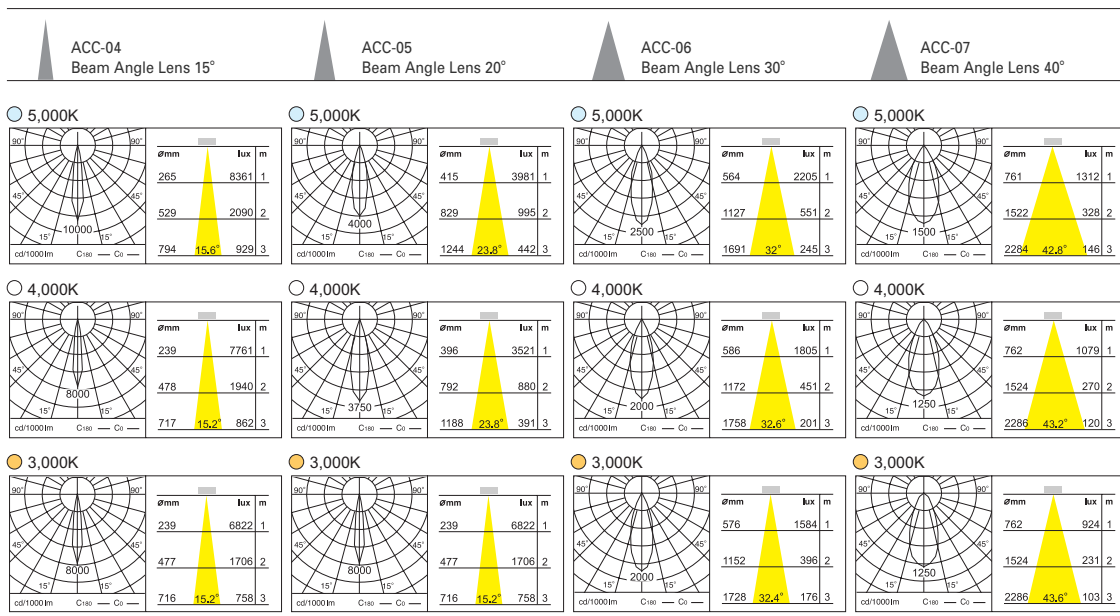

TRIM PC, Urethane Coating
HEAT SINK AL, Die-Casting, Electro Deposition Coating
ACCESSORY Beam angle LENS Type
BEAM ANGLE 15°, 20°, 30°, 40°

LIGHT Power LED
INPUT VOLTAGE 220-240V AC, 50-60Hz (option : 100-240V AC, 50-60Hz)

COLOR TEMPERATURE (K)	INPUT POWER	OUTPUT POWER	MODULE EFFICIENCY (lm/w)	LUMINOUS FLUX (lm)	OUTPUT VOLTAGE (nominal)	COLOR RENDERING INDEX_CRI
5,000K	9W	7W	130 lm/w	921 lm	20V DC	75
4,000K	9W	7W	107 lm/w	761 lm	20V DC	80
3,000K	9W	7W	100 lm/w	709 lm	20V DC	80

OUTPUT CURRENT 350mA DC (constant current)
OPERATING TEMPERATURE RANGE -20 to +40 °C
MAINTENANCE OF LUMEN -L70 50,000 hours at 25 °C
DRIVER LIFETIME 50,000 hours
COLOR TEMPERATURE ☐ 5,000K ☐ 4,000K ☒ 3,000K