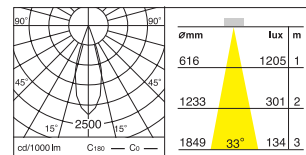

Ref. 01
Beam Angle Ref. 20°

Ref. 02
Beam Angle Ref. 30° ~40°

● LED 8W / 3,000K

● LED 8W / 3,000K

● LED 11W / 3,000K

● LED 11W / 3,000K

Base plate version
available on request

DDC-63822
Track Accent Light