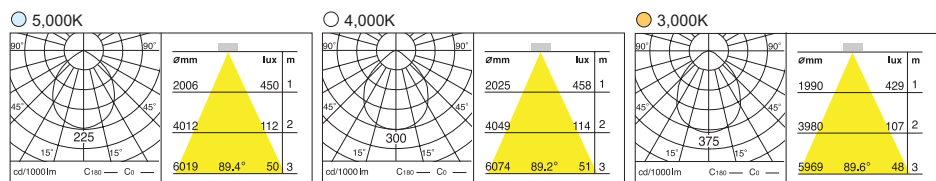

- LED
- 0.5 kg
- ☐ White
- ☐ Black
- ☐ Gray

TRIM	PC, Urethane Coating
HEAT SINK	AL. Die-Casting, Electrostatic Powder Coating
COVER	PC

LIGHT	LED
INPUT VOLTAGE	220-240V AC , 50-60Hz (option : 100-240V AC , 50-60Hz)

COLOR TEMPERATURE (K)	INPUT POWER	OUTPUT POWER	MODULE EFFICIENCY (lm/w)	LUMINOUS FLUX (lm)	OUTPUT VOLTAGE (nominal)	COLOR RENDERING INDEX_CRI
5,000K	18W	15W	60 lm/w	901 lm	43V DC	80
4,000K	17W	14W	65 lm/w	915 lm	40V DC	80
3,000K	18W	15W	56 lm/w	858 lm	44V DC	80

OUTPUT CURRENT	350mA DC (constant current)
OPERATING TEMPERATURE RANGE	-20 to +40 °C
MAINTENANCE OF LUMEN -L70	40,000 hours at 25 °C
DRIVER LIFETIME	50,000 hours

COLOR TEMPERATURE   ☐ 5,000K   ☐ 4,000K   ☒ 3,000K

DRAWING