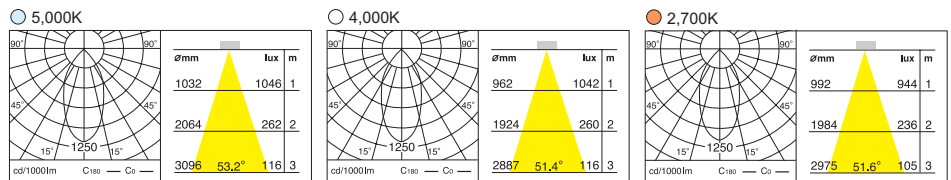

Ref. 01

Ref. 02