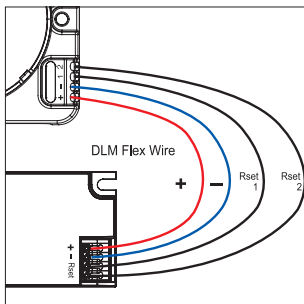

DRIVER ELECTRIC DIAGRAM

Fortimo DLM Flex 2000 (5,000K)	Fortimo DLM Flex 2000 (4,000K)	Fortimo DLM Flex 2000 (3,000K)
<table border="1"> <tr><th>Ømm</th><th>lux</th><th>m</th></tr> <tr><td>682</td><td>3652</td><td>1</td></tr> <tr><td>1364</td><td>913</td><td>2</td></tr> <tr><td>2046</td><td>406</td><td>3</td></tr> </table>	<table border="1"> <tr><th>Ømm</th><th>lux</th><th>m</th></tr> <tr><td>721</td><td>3820</td><td>1</td></tr> <tr><td>1442</td><td>955</td><td>2</td></tr> <tr><td>2164</td><td>424</td><td>3</td></tr> </table>	<table border="1"> <tr><th>Ømm</th><th>lux</th><th>m</th></tr> <tr><td>724</td><td>3713</td><td>1</td></tr> <tr><td>1448</td><td>928</td><td>2</td></tr> <tr><td>2173</td><td>413</td><td>3</td></tr> </table>
Fortimo DLM Flex 3000 (5,000K)	Fortimo DLM Flex 3000 (4,000K)	Fortimo DLM Flex 3000 (3,000K)
<table border="1"> <tr><th>Ømm</th><th>lux</th><th>m</th></tr> <tr><td>733</td><td>5508</td><td>1</td></tr> <tr><td>1466</td><td>1377</td><td>2</td></tr> <tr><td>2199</td><td>612</td><td>3</td></tr> </table>	<table border="1"> <tr><th>Ømm</th><th>lux</th><th>m</th></tr> <tr><td>650</td><td>5481</td><td>1</td></tr> <tr><td>1300</td><td>1370</td><td>2</td></tr> <tr><td>1950</td><td>609</td><td>3</td></tr> </table>	<table border="1"> <tr><th>Ømm</th><th>lux</th><th>m</th></tr> <tr><td>686</td><td>5530</td><td>1</td></tr> <tr><td>1373</td><td>1382</td><td>2</td></tr> <tr><td>2059</td><td>614</td><td>3</td></tr> </table>