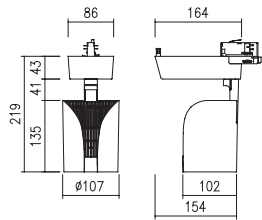

LED HOUSING	PC, Urethane Coating Adjustable Angle (Tilt $\angle$ 180°)
HEAT SINK	AL. Die-Casting, Electrostatic Powder Coating (Black only)
MOUNTING RING	PC, Urethane Coating
GEAR BOX	AL. Die-Casting, Electrostatic Powder Coating
REFLECTOR	AL. Anodized Specular Silver
INSTALLATION	On 3 circuit track (PC)

LIGHT	X-ENGINE
INPUT VOLTAGE	220-240V AC , 50-60Hz (option : 100-240V AC , 50-60Hz)

MODULE LUMINOUS FLUX	COLOR RENDERING INDEX_CRI	COLOR TEMPERATURE (K)	INPUT POWER	OUTPUT POWER	MODULE EFFICIENCY (lm/w)	LUMINOUS FLUX (lm)	OUTPUT VOLTAGE (nominal)	OUTPUT CURRENT
1,300 lm	80	○ 4,000K	15W	12W	110 lm/w	1,334 lm	17V DC	700mA DC
1,300 lm	80	● 3,000K	15W	12W	68 lm/w	1,245 lm	17V DC	700mA DC
1,300 lm	≥95(Artist)	○ 4,000K	20W	16W	88 lm/w	1,430 lm	23V DC	700mA DC
1,300 lm	≥95(Artist)	● 3,000K	20W	16W	79 lm/w	1,276 lm	23V DC	700mA DC
2,000 lm	80	○ 4,000K	24W	20W	105 lm/w	2,078 lm	28V DC	700mA DC
2,000 lm	80	● 3,000K	24W	20W	95 lm/w	1,892 lm	29V DC	700mA DC
2,000 lm	≥95(Artist)	○ 4,000K	31W	26W	84 lm/w	2,139 lm	26V DC	700mA DC
2,000 lm	≥95(Artist)	● 3,000K	31W	25W	77 lm/w	1,934 lm	25V DC	700mA DC

OPERATING TEMPERATURE RANGE	-20 to +40 °C
DRIVER	Integrated
MAINTENANCE OF LUMEN -L70	50,000 hours at 25 °C
DRIVER LIFETIME	50,000 hours
COLOR TEMPERATURE	○ 4,000K ● 3,000K