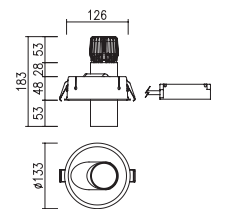

Ø 132mm (5 1/8")

DD-12080.02
Trim : 7mm

Ø 129mm (5 ")

DD-12080.03
Trimless Down Light
* INSTALLATION INSTRUCTION (page.120)

Ø 130mm (5 1/16")

DD-10271 series
Recessed Down Light / Accent Light

TRIM AL. Die-Casting, Electrostatic Powder Coating
LED HOUSING AL. Die-Casting, Electrostatic Powder Coating
Adjustable Angle (Tilt \angle 25°)