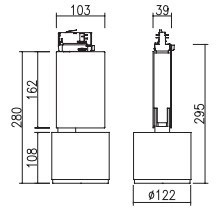

Weight : 1.4 kg

Weight : 1.4 kg

Weight : 0.6 kg