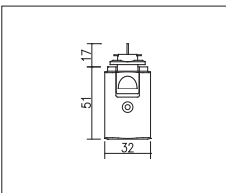

DR-105
Feed-in Cap / White, Black

DR-106
End Cap / White, Black

DR-107
Straight Connector / White, Black

DR-108
L Connector / White, Black

DR-110
T Connector / White, Black

DR-111
X Connector / White, Black