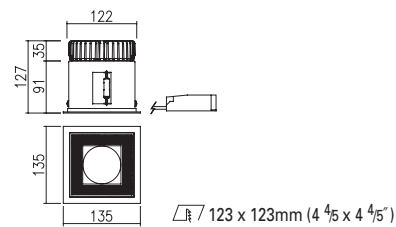

DRAWING

* Caution : Please be aware that it could not be worked properly in condition of ambient temperature over 35degree.