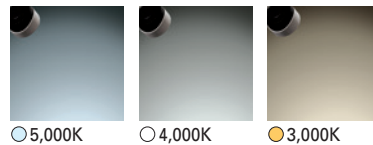

DDC-65010.02
Track Accent Light

LED HOUSING	AL. Die-Casting, Electrostatic Powder Coating Adjustable Angle (Tilt $\angle 180^\circ$)
HEAT SINK	AL. Extrude, Electrostatic Powder Coating (Black only)
MOUNTING RING	AL. Die-Casting, Electrostatic Powder Coating (Black only)
GEAR BOX	AL. Die-Casting, Electrostatic Powder Coating
ACCESSORY	Beam angle LENS Type
INSTALLATION	On 3 circuit track (PC)
BEAM ANGLE	15°, 20°, 30°, 40°

LIGHT	Power LED
INPUT VOLTAGE	220-240V AC , 50-60Hz (option : 100-240V AC , 50-60Hz)

COLOR TEMPERATURE (K)	INPUT POWER	OUTPUT POWER	MODULE EFFICIENCY (lm/w)	LUMINOUS FLUX (lm)	OUTPUT VOLTAGE (nominal)	COLOR RENDERING INDEX_CRI
○ 5,000K	17W	15W	107 lm/w	1,579 lm	21V DC	75
○ 4,000K	18W	15W	85 lm/w	1,259 lm	21V DC	80
● 3,000K	17W	15W	75 lm/w	1,100 lm	21V DC	80

OUTPUT CURRENT	700mA DC (constant current)
OPERATING TEMPERATURE RANGE	-20 to +40 °C
DRIVER	Integrated
MAINTENANCE OF LUMEN -L70	50,000 hours at 25 °C
DRIVER LIFETIME	50,000 hours
COLOR TEMPERATURE