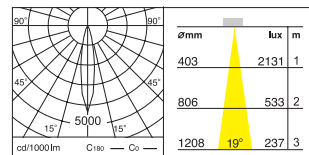

● LED 11W / 3,000K

LED HOUSING & HEAT SINK	AL. Die-Casting, Electrostatic Powder Coating Adjustable Angle (Tilt $\angle$ 180°)
MOUNTING RING	Aluminium, Electrostatic Powder Coating
GEAR BOX	AL. Die-Casting, Electrostatic Powder Coating
REFLECTOR	PC (Vacuum Coating)
INSTALLATION	On 3 circuit track (PC)

LIGHT	LED ARRAY
INPUT VOLTAGE	220-240V AC , 50-60Hz (option : 100-240V AC , 50-60Hz)

COLOR TEMPERATURE (K)	INPUT POWER	OUTPUT POWER	MODULE EFFICIENCY (lm/w)	LUMINOUS FLUX (lm)	OUTPUT VOLTAGE (nominal)	COLOR RENDERING INDEX_CRI
● 3,000K	8W	6W	72 lm/w	451 lm	18V DC	80
● 3,000K	11W	9W	82 lm/w	733 lm	26V DC	80

OUTPUT CURRENT	350mA DC (constant current)
OPERATING TEMPERATURE RANGE	-20 to +40 °C
DRIVER	Integrated
MAINTENANCE OF LUMEN -L70	50,000 hours at 25 °C
DRIVER LIFETIME	50,000 hours
OLOR TEMPERATURE	● 3,000K(8W, 11W) ● 2,700K(8W)

Ref. 01
Beam Angle Ref. 20°

● LED 8W / 3,000K