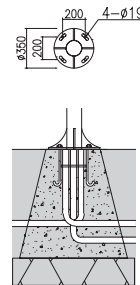

Anchor Bolt Base