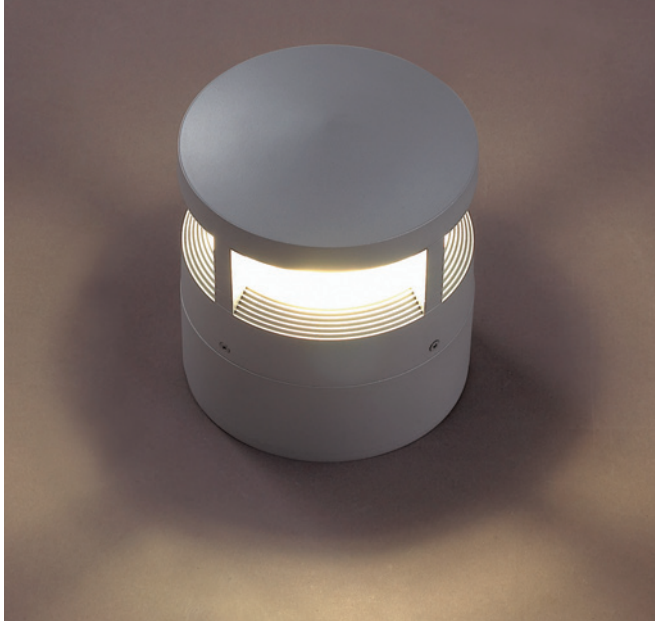

DBO-75142-01

Weight : 6.6 kg

DBO-75142-02

Weight : 3.5 kg

Anchor Base

DBO-75162-01

Weight : 6.6 kg

DBO-75162-02