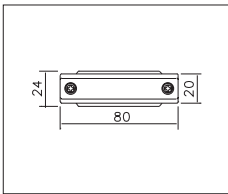

DR-107
Straight Connector / White, Black