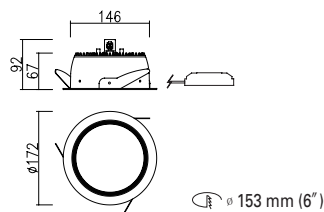

- LED
- 0.4 kg
- ☐ White
  - ☐ Black
  - ☐ Gray

TRIM	PC, Urethane Coating
LED HOUSING	Steel
HEAT SINK	AL. Die-Casting, Electrostatic Powder Coating
COVER	PC

LIGHT	LED
INPUT VOLTAGE	220-240V AC , 50-60Hz (option : 100-240V AC , 50-60Hz)

COLOR TEMPERATURE (K)	INPUT POWER	OUTPUT POWER	MODULE EFFICIENCY (lm/w)	LUMINOUS FLUX (lm)	OUTPUT VOLTAGE (nominal)	COLOR RENDERING INDEX_CRI
5,000K	13W	11W	97 lm/w	1,060 lm	31V DC	80
4,000K	13W	11W	95 lm/w	1,036 lm	31V DC	80
3,000K	13W	11W	97 lm/w	1,024 lm	30V DC	80

OUTPUT CURRENT	350 mA DC (constant current)
OPERATING TEMPERATURE RANGE	-20 to +40°C
MAINTENANCE OF LUMEN -L70	40,000 hours at 25°C
DRIVER LIFETIME	50,000 hours

COLOR TEMPERATURE   ☐ 5,000K   ☐ 4,000K   ☒ 3,000K

DRAWING