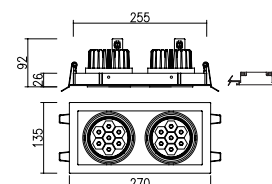

Beam angle LENS Type

DD-37000.01 LED 9W, 18W x 1

DD-37010.01 LED 9W, 18W x 1

DD-37020.01 LED 9W, 18W x 2

Weight : 0.5kg

∅ 119mm (4 3/8")

Weight : 1.0kg

125 x 125mm (5" x 5")