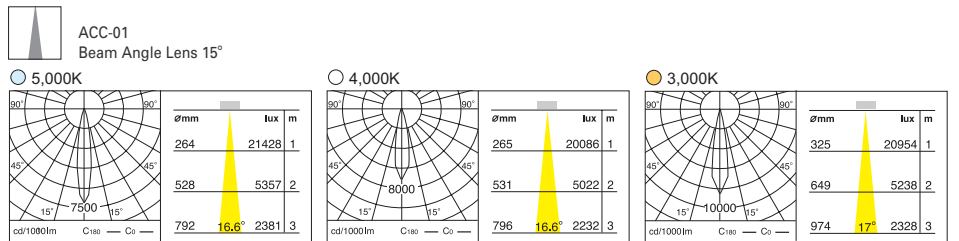

Option

DALI Dimmable Driver

- DALI 디밍드라이버 가능
- DRIVER ELECTRIC DIAGRAM (LED DALI Dimmable Driver : 50W)