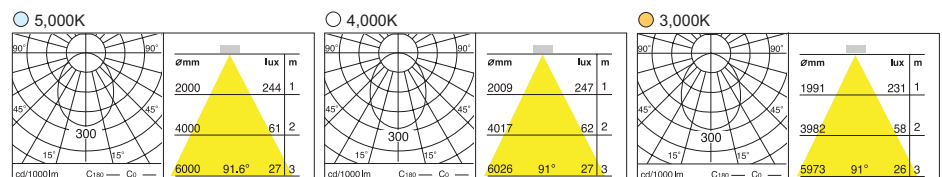

DD-20630.01
Recessed Down Light / Moistureproof Down Light

This new LED Downlight system is all in one lighting fixture which is combined fitting and heat sink and also consists of very simple and sturdy design.

- **Moistureproof available**
- Polycarbonate cover

11W 12 LED

LED | IP 44 | 0.3 kg | ☐ White ☒ Black ☐ Gray

TRIM & HOUSING	Aluminium. Electrostatic Powder Coating
HEAT SINK	Aluminium. Electrostatic Powder Coating
COVER	PC

LIGHT	LED
INPUT VOLTAGE	220-240V AC , 50-60Hz (option : 100-240V AC , 50-60Hz)

COLOR TEMPERATURE (K)	INPUT POWER	OUTPUT POWER	MODULE EFFICIENCY (lm/w)	LUMINOUS FLUX (lm)	OUTPUT VOLTAGE (nominal)	COLOR RENDERING INDEX CRI
5,000K	10W	9W	64 lm/w	552 lm	25V DC	80
4,000K	9W	8W	69 lm/w	557 lm	23V DC	80
3,000K	11W	9W	59 lm/w	518 lm	25V DC	80

OUTPUT CURRENT	350mA DC (constant current)
OPERATING TEMPERATURE RANGE	-20 to +40°C
MAINTENANCE OF LUMEN -L70	40,000 hours at 25°C
DRIVER LIFETIME	50,000 hours

COLOR TEMPERATURE ☒ 5,000K ☐ 4,000K ☐ 3,000K

DRAWING