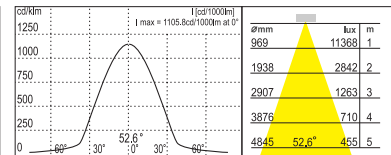

Hood
- Steel
- Light Gray, Black, Dark Gray

DF-79860 HPML 30W x3 6,500K

HPML 30W x3 3,000K

DF-79861 HPML 30W x2 + 60W 6,500K

HPML 30W x2 + 60W 3,000K

DF-79862 HPML 30W + 60W x2 6,500K

HPML 30W + 60W x2 3,000K