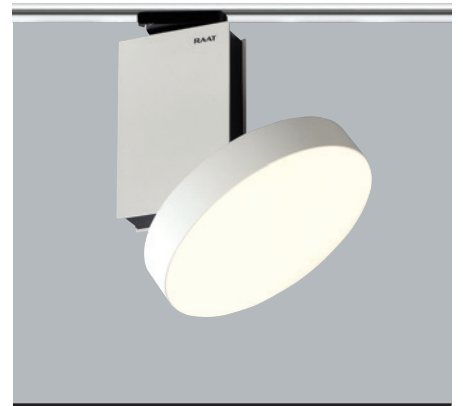

ABACO SERIES Down Lights page.178-183

ABACO SERIES Pendants page.250-251

DDC-65130.01-02 Wall Bracket

DDC-65130.01 LED 27W

DDC-65131.01 LED 32W (Tunable Color Temperature)

DDC-65131.01
Tunable Color Temperature