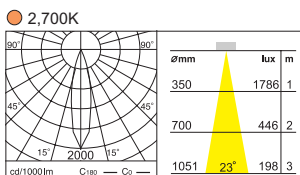

Base plate version available on request