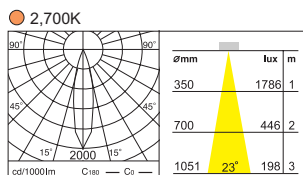

TRIM APPLICATION