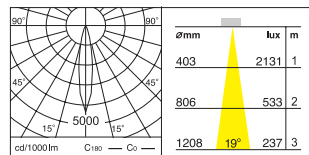

● LED 11W / 3,000K

LED HOUSING	AL. Die-Casting, Electrostatic Powder Coating Adjustable Angle (Tilt $\angle$ 180°)
HEAT SINK	AL. Die-Casting, Electrostatic Powder Coating (Black only)
MOUNTING RING	AL. Die-Casting, Electrostatic Powder Coating
GEAR BOX	PC, Urethane Coating
REFLECTOR	PC (Vacuum Coating)
INSTALLATION	On 3 circuit track (PC)

LIGHT	LED ARRAY
INPUT VOLTAGE	220-240V AC , 50-60Hz (option : 100-240V AC , 50-60Hz)

COLOR TEMPERATURE (K)	INPUT POWER	OUTPUT POWER	MODULE EFFICIENCY (lm/w)	LUMINOUS FLUX (lm)	OUTPUT VOLTAGE (nominal)	COLOR RENDERING INDEX_CRI
● 3,000K	8W	6W	72 lm/w	451 lm	18V DC	80
● 3,000K	11W	9W	90 lm/w	808 lm	21V DC	80

OUTPUT CURRENT	350mA DC (constant current)
OPERATING TEMPERATURE RANGE	-20 to +40°C
DRIVER	Integrated
MAINTENANCE OF LUMEN -L70	50,000 hours at 25°C
DRIVER LIFETIME	50,000 hours
OLOR TEMPERATURE	● 3,000K(8W, 11W) ● 2,700K(8W)

Ref. 01
Beam Angle Ref. 20°

● LED 8W / 3,000K