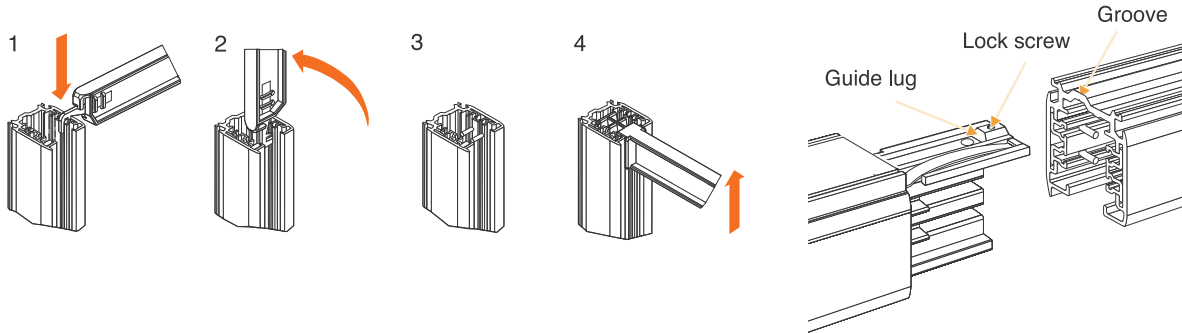

Distances of the fastening holes