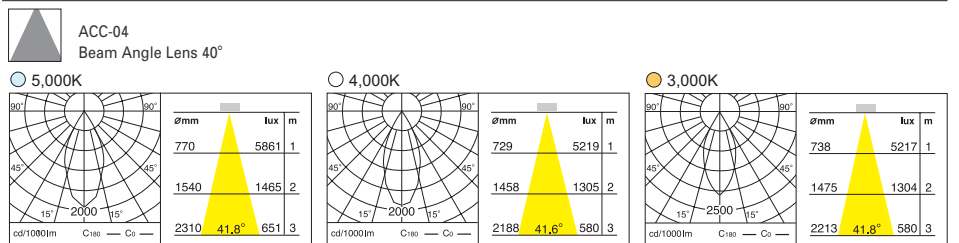

Option

DALI Dimmable Driver

- DALI 디밍드라이버 가능
- DRIVER ELECTRIC DIAGRAM (LED DALI Dimmable Driver : 50W)