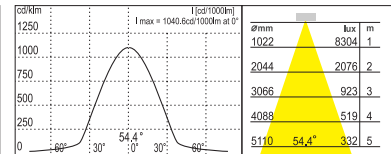

Hood
- Steel
- Light Gray, Black, Dark Gray

DF-79860 HPML 30W x3 6,500K

HPML 30W x3 3,000K

DF-79861 HPML 30W x2 + 60W 6,500K

HPML 30W x2 + 60W 3,000K

DF-79862 HPML 30W + 60W x2 6,500K

HPML 30W + 60W x2 3,000K