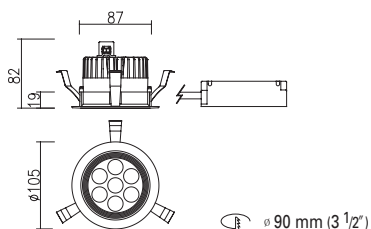

- Power LED
- 0.7 kg
- ☐ White
- ☐ Black
- ☐ Gray