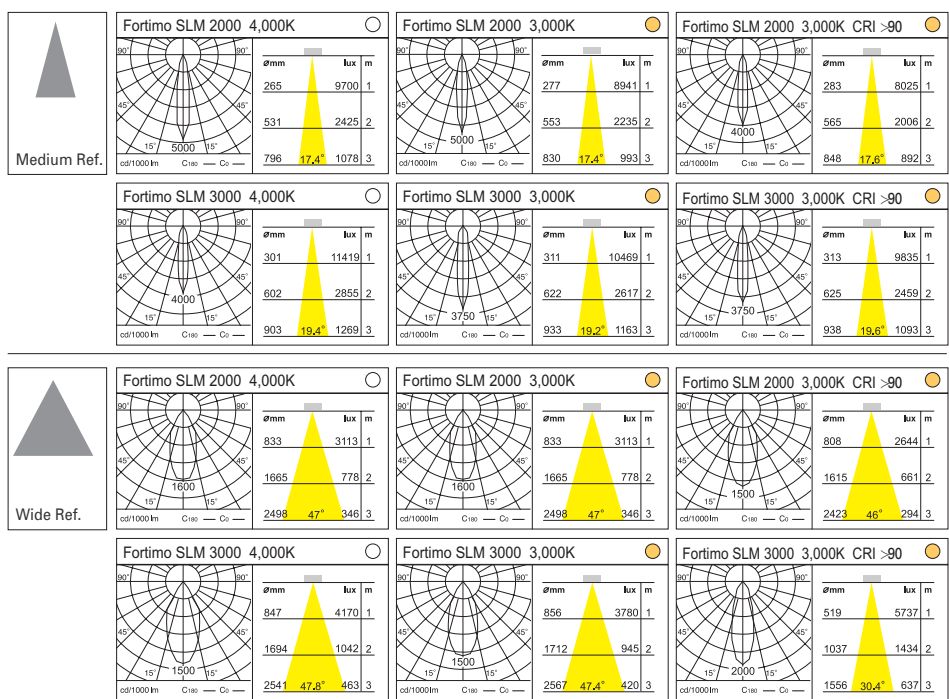

PHILIPS OSRAM

TRIM	AL. Die-Casting, Electrostatic Powder Coating
ADJUSTABLE RING	AL. Die-Casting, Electrostatic Powder Coating Adjustable Angle (Tilt $\angle 25^\circ$)
MOUNTING RING	AL. Die-Casting, Electrostatic Powder Coating
HEAT SINK	AL. Extrude, Electro Deposition Coating
REFLECTOR	AL. Anodized Specular Silver Square with Embossing

LIGHT Fortimo SLM, Preva Core
INPUT VOLTAGE 220-240V AC , 50-60Hz

ORDER NO.	MODULE LUMINOUS FLUX(l)	COLOR TEMPERATURE (K)	INPUT POWER (W)	MODULE POWER (W)	MODULE EFFICIENCY (lm/W)	LUMINOUS FLUX (lm)	COLOR RENDERING INDEX_CRI
DD-37000.06	2000	4,000K	22W	17W	111 lm/W	1,949 lm	80
DD-37000.06	2000	3,000K	22W	17W	101 lm/W	1,800 lm	80
DD-37000.06	2000	3,000K	23W	17W	91 lm/W	1,642 lm	>90
DD-37001.06	3000	4,000K	30W	26W	110 lm/W	2,682 lm	80
DD-37001.06	3000	3,000K	29W	26W	101 lm/W	2,464 lm	80
DD-37001.06	3000	3,000K	30W	26W	94 lm/W	2,339lm	>90

OPERATING TEMPERATURE RANGE -20 to +35 °C
MAINTENANCE OF LUMEN -L70 50,000 hours at 25 °C
DRIVER LIFETIME 50,000 hours