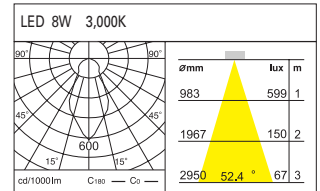

Weight : 0.5kg
/ 114 x 114mm (4 1/2" x 4 1/2")

DD-20720.01 LED 8W x 2