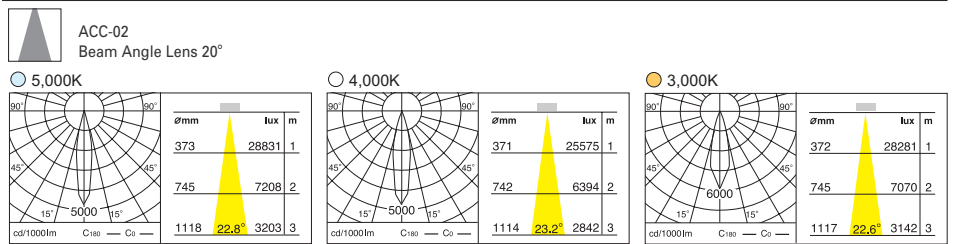

Option

DALI Dimmable Driver

- DALI 디밍드라이버 가능
- DRIVER ELECTRIC DIAGRAM (LED DALI Dimmable Driver : 50W)