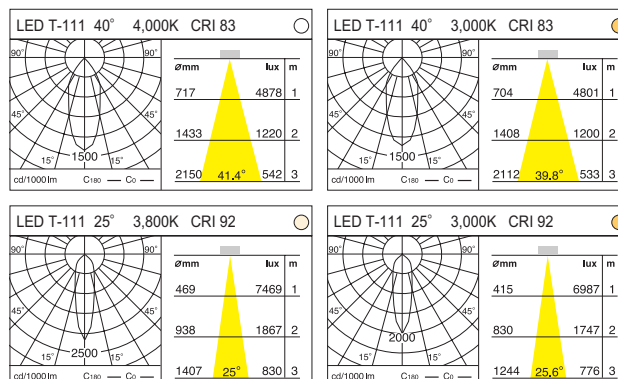

DDS-27510

Recessed Down Light / Down Spot Light

TRIM	AL. Die-Casting, Electrostatic Powder Coating
ADJUSTABLE RING	AL. Die-Casting, Electrostatic Powder Coating Adjustable Angle (Tilt $\angle 30^\circ$)
MOUNTING RING	AL. Die-Casting, Electrostatic Powder Coating

LIGHT	LED-T111
INPUT VOLTAGE	220-240V AC , 50-60Hz (option : 110-130V AC , 50-60Hz)

COLOR TEMPERATURE (K)	INPUT POWER	BEAM ANGLE (°)	LUMINOUS FLUX (lm)	OUTPUT VOLTAGE (nominal)	COLOR RENDERING INDEX_CRI
○ 4,000K	47W	25°, 40°	3,402 lm	34V DC	83
● 3,000K	47W	25°, 40°	3,226 lm	34V DC	83
○ 3,800K	47W	25°	3,170 lm	34V DC	92
● 3,000K	47W	25°	2,951 lm	34V DC	92

LIFETIME	35,000 hours
COLOR TEMPERATURE	○ 4,000K (CRI 83) ○ 3,800K (CRI 92) ● 3,000K (CRI 83,92)