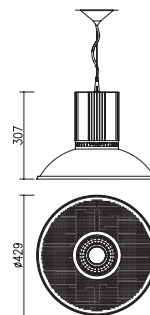

DRAWING

* Caution : Please be aware that it could not be worked properly in condition of ambient temperature over 35degree.