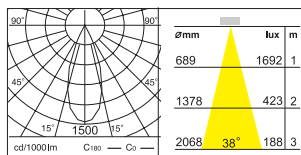

Ref. 01
Beam Angle Ref. 20°

Ref. 02
Beam Angle Ref. 40°

● LED 8W / 3,000K

● LED 8W / 3,000K

● LED 11W / 3,000K

● LED 11W / 3,000K

DD-37100.07 LED ARRAY 11W, 8W

DD-37110.07 LED ARRAY 11W, 8W