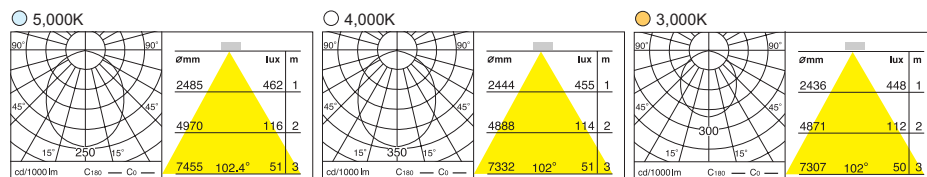

Weight : 3.0 kg

DP-51160

LIGHT	LED					
INPUT VOLTAGE	220-240V AC , 50-60Hz (option : 100-240V AC , 50-60Hz)					
COLOR TEMPERATURE (K)	INPUT POWER (W)	OUTPUT POWER (W)	MODULE EFFICIENCY (lm/W)	LUMINOUS FLUX (lm)	OUTPUT VOLTAGE (nominal)	COLOR RENDERING INDEX_CRI
5,000K	13W	11W	108 lm/W	1,177 lm	31V DC	80
4,000K	13W	11W	106 lm/W	1,152 lm	31V DC	80
3,000K	13W	11W	107 lm/W	1,135 lm	30V DC	80

OUTPUT CURRENT 350mA DC (constant current)
OPERATING TEMPERATURE RANGE -20 to +40°C
MAINTENANCE OF LUMEN -L70 40,000 hours at 25°C
DRIVER LIFETIME 50,000 hours
COLOR TEMPERATURE 5,000K 4,000K 3,000K