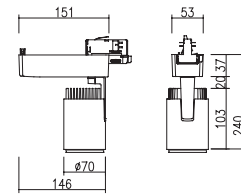

▶ **Option A**
NON-DIMMABLE DRIVER

▶ **Option B**
LED DIMMABLE DRIVER - 디밍드라이버 가능

LED Dimming Controller
- Lighting Control

ACCESSORY

Diaphragm

Acrylic Plate

: Frosted Tempered, Reduce Glare