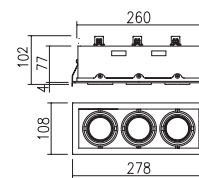

DD-30023.04 LED MR16 7W x 2

DD-30033.04 LED MR16 7W x 3

Weight : 0.4kg

△ / 96 x 96mm (3 4/5" x 3 4/5")

Weight : 0.7kg

△ / 179 x 96mm (7" x 3 4/5")

Weight : 1.0kg

△ / 264 x 96mm (10 2/5" x 3 4/5")