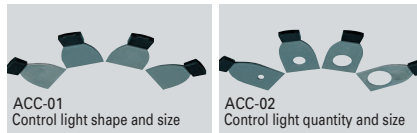

DD-12030.02 LED ARRAY 8W
DD-12031.02 X-ENGINE 15W

DD-12030.03 LED ARRAY 8W

DD-12030.04 LED ARRAY 8W

DD-12030.05 LED ARRAY 8W

Diaphragm

DD-12040 series
Recessed Down Light

TRIM	AL. Die-Casting, Electrostatic Powder Coating
REFLECTOR	INNER : PC (Vacuum Coating), OUTER : AL. Anodized Specular Silver
MOUNTING RING	AL. Die-Casting, Electrostatic Powder Coating
HEAT SINK	AL. Die-Casting, Electro Deposition Coating