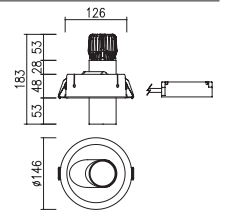

Ø 132mm (5 1/8")

DD-12080.02
Trim : 7mm

Ø 129mm (5 ")

DD-12080.03
Trimless Down Light
* INSTALLATION INSTRUCTION (page.120)

Ø 130mm (5 1/16")

DD-10271 series
Recessed Down Light / Accent Light

TRIM AL. Die-Casting, Electrostatic Powder Coating
LED HOUSING AL. Die-Casting, Electrostatic Powder Coating
Adjustable Angle (Tilt \angle 25°)