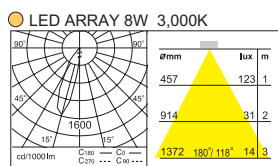

Weight : 0.4 kg $\varnothing$ 100 mm (3 9/10")