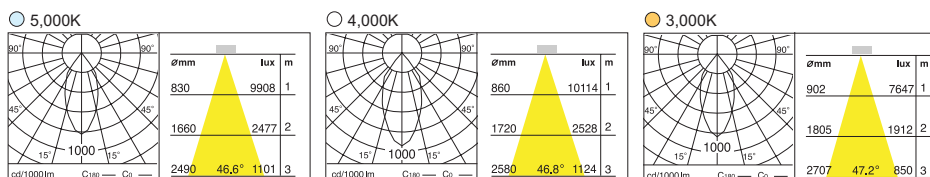

SHADE	AL. Spinning Processing, Electrostatic Powder Coating
GEAR BOX	AL. Plate, Electro Deposition Coating
HEAT SINK	AL. Plate, Electro Deposition Coating
REFLECTOR	AL. Anodized Specular Silver Square
WIRE	STEEL

LIGHT	LED ARRAY
INPUT VOLTAGE	100-240V AC , 50-60Hz

COLOR TEMPERATURE (K)	INPUT POWER	OUTPUT POWER	MODULE EFFICIENCY (lm/w)	LUMINOUS FLUX (lm)	OUTPUT VOLTAGE (nominal)	COLOR RENDERING INDEX_CRI
5,000K	91W	83W	87 lm/w	7,150 lm	38V DC	70
4,000K	90W	83W	89 lm/w	7,332 lm	37V DC	80
3,000K	91W	83W	68 lm/w	5,593 lm	40V DC	80

OUTPUT CURRENT	2,100mA DC (constant current)
OPERATING TEMPERATURE RANGE	-20 to +40 °C
MAINTENANCE OF LUMEN -L70	50,000 hours at 25 °C
DRIVER LIFETIME	50,000 hours
COLOR TEMPERATURE	5,000K 4,000K 3,000K

DRAWING