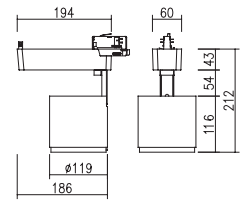

LIFETIME	35,000 hours
COLOR TEMPERATURE	○ 4,000K (CRI 83) ○ 3,800K (CRI 92) ● 3,000K (CRI 83,92)

DDC-65130.02 LED-T111

 Weight : 1.4 kg

DDC-65130.03 LED-T111

 Weight : 1.4 kg

DDC-65130.04 Coin-AR111 (AC type)