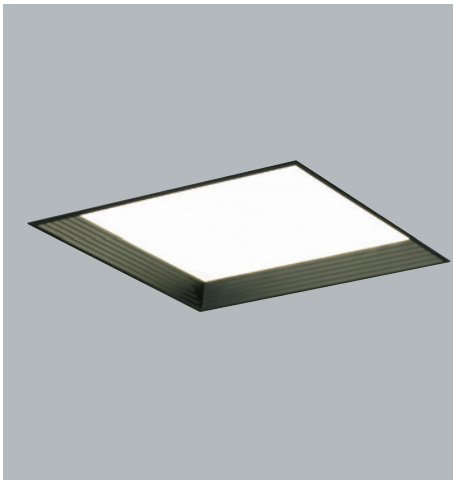

- LED
- 0.5 kg
- ☐ White
- ☐ Black
- ☐ Gray

TRIMLESS KIT	Aluminium, Electrostatic Powder Coating & Steel
HOUSING	Steel
ACCESSORY	Housing Cover _ Square PC Plate

LIGHT	LED
INPUT VOLTAGE	220-240V AC , 50-60Hz (option : 100-240V AC , 50-60Hz)

COLOR TEMPERATURE (K)	INPUT POWER	OUTPUT POWER	MODULE EFFICIENCY (lm/w)	LUMINOUS FLUX (lm)	OUTPUT VOLTAGE (nominal)	COLOR RENDERING INDEX_CRI
☐ 5,000K	19W	16W	77 lm/w	1,251 lm	23V DC	80
☐ 4,000K	19W	16W	78 lm/w	1,224 lm	23V DC	80
☒ 3,000K	19W	16W	76 lm/w	1,213 lm	23V DC	80

OUTPUT CURRENT	700mA DC (constant current)
OPERATING TEMPERATURE RANGE	-20 to +40°C
MAINTENANCE OF LUMEN -L70	40,000 hours at 25°C
DRIVER LIFETIME	50,000 hours

COLOR TEMPERATURE ☒ 5,000K ☐ 4,000K ☐ 3,000K

DRAWING