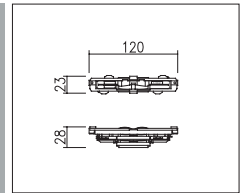

DR-407
Straight Connector / White, Black