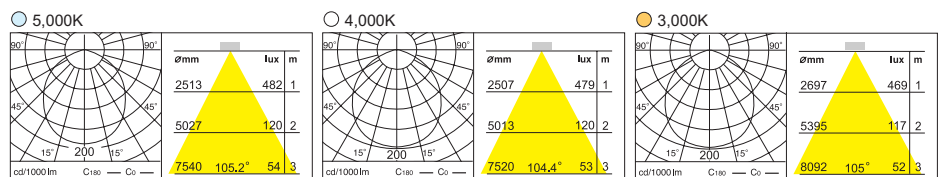

- LED
- 0.5 kg
- ☐ White
- ☐ Black
- ☐ Gray

TRIMLESS KIT	Aluminium, Electrostatic Powder Coating & Steel
HOUSING	Steel
ACCESSORY	Housing Cover _ Square PC Plate

LIGHT	LED
INPUT VOLTAGE	220-240V AC , 50-60Hz (option : 100-240V AC , 50-60Hz)

COLOR TEMPERATURE (K)	INPUT POWER	OUTPUT POWER	MODULE EFFICIENCY (lm/w)	LUMINOUS FLUX (lm)	OUTPUT VOLTAGE (nominal)	COLOR RENDERING INDEX_CRI
☐ 5,000K	19W	16W	77 lm/w	1,251 lm	23V DC	80
☐ 4,000K	19W	16W	78 lm/w	1,224 lm	23V DC	80
☒ 3,000K	19W	16W	76 lm/w	1,213 lm	23V DC	80

OUTPUT CURRENT	700mA DC (constant current)
OPERATING TEMPERATURE RANGE	-20 to +40°C
MAINTENANCE OF LUMEN -L70	40,000 hours at 25°C
DRIVER LIFETIME	50,000 hours

COLOR TEMPERATURE ☒ 5,000K ☐ 4,000K ☐ 3,000K

DRAWING