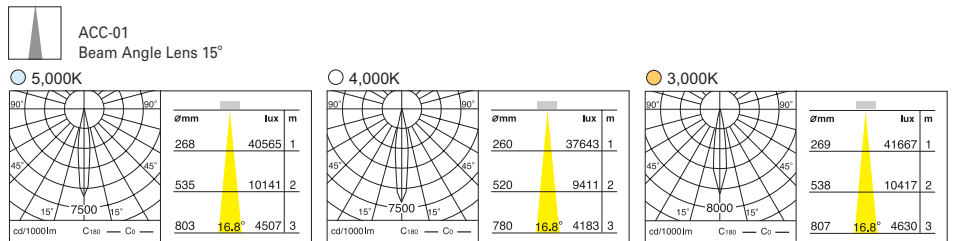

Option

DALI Dimmable Driver

- DALI 디밍드라이버 가능
- DRIVER ELECTRIC DIAGRAM (LED DALI Dimmable Driver : 50W)