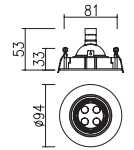

DD-10291 LED MR16 7W

Weight : 0.2kg
∅ 93 mm (3 4/5")