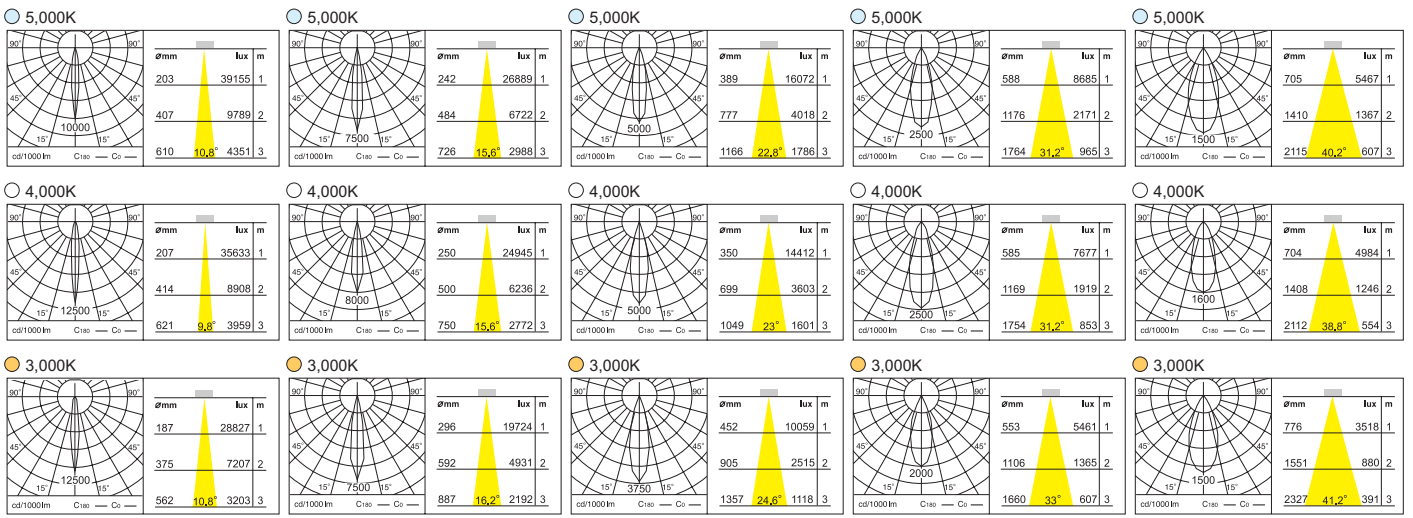

Beam Angle Lens 10°

Beam Angle Lens 15°

Beam Angle Lens 20°

Beam Angle Lens 30°

Beam Angle Lens 40°