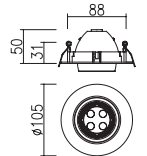

DD-10291 LED MR16 7W

Weight : 0.2kg
 ∅ 93 mm (3 4/5")

DD-10301 LED MR16 7W

Weight : 0.2kg
 ∅ 98 mm (3 4/5")

DD-10311 LED MR16 7W

Weight : 0.2kg
 ∅ 98 mm (3 4/5")

DD-10321 LED MR16 7W

Weight : 0.2kg
 ∅ 98 mm (3 4/5")