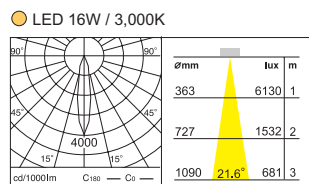

LED ARRAY 180°
1.0 kg
White
Black
Gray

LED HOUSING	AL. Die-Casting, Electrostatic Powder Coating Adjustable Angle (Tilt $\angle$ 180°)
HEAT SINK	AL. Die-Casting, Electrostatic Powder Coating (Black only)
MOUNTING RING	AL. Die-Casting, Electrostatic Powder Coating
GEAR BOX	AL. Die-Casting, Electrostatic Powder Coating
REFLECTOR	PC (Vacuum Coating)
INSTALLATION	On 3 circuit track (PC)

LIGHT	LED ARRAY
INPUT VOLTAGE	220-240V AC , 50-60Hz (option : 100-240V AC , 50-60Hz)

COLOR TEMPERATURE (K)	INPUT POWER	OUTPUT POWER	MODULE EFFICIENCY (lm/w)	LUMINOUS FLUX (lm)	OUTPUT VOLTAGE (nominal)	COLOR RENDERING INDEX_CRI
● 3,000K	16W	13W	89 lm/w	1,194 lm	27V DC	80

OUTPUT CURRENT	500mA DC (constant current)
OPERATING TEMPERATURE RANGE	-20 to +40°C
DRIVER	Integrated
MAINTENANCE OF LUMEN -L70	50,000 hours at 25°C
DRIVER LIFETIME	50,000 hours
COLOR TEMPERATURE	● 3,000K

Ref. 01
Beam Angle Ref. 20°