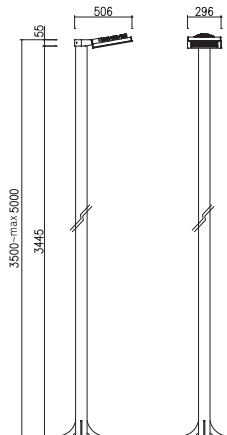

Notes

- For special orders, please make inquires us.
- Led : IP 66