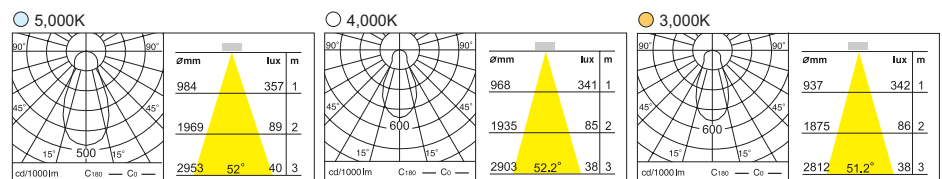

- LED
- 0.3 kg
- ☐ White
- ☐ Black
- ☐ Gray

TRIM & LED HOUSING & HEAT SINK COVER AL. Die-Casting, Electrostatic Powder Coating
Housing Cover _ PC

LIGHT LED
INPUT VOLTAGE 220-240V AC , 50-60Hz (option : 100-240V AC , 50-60Hz)

COLOR TEMPERATURE (K)	INPUT POWER	OUTPUT POWER	MODULE EFFICIENCY (lm/w)	LUMINOUS FLUX (lm)	OUTPUT VOLTAGE (nominal)	COLOR RENDERING INDEX_CRI
5,000K	5W	4W	98 lm/w	400 lm	12V DC	80
4,000K	5W	4W	104 lm/w	405 lm	11V DC	80
3,000K	5W	4W	100 lm/w	398 lm	11V DC	80

OUTPUT CURRENT 350mA DC (constant current)
OPERATING TEMPERATURE RANGE -20 to +40°C
MAINTENANCE OF LUMEN -L70 40,000 hours at 25°C
DRIVER LIFETIME 50,000 hours

COLOR TEMPERATURE ☒ 5,000K ☐ 4,000K ☐ 3,000K

DRAWING