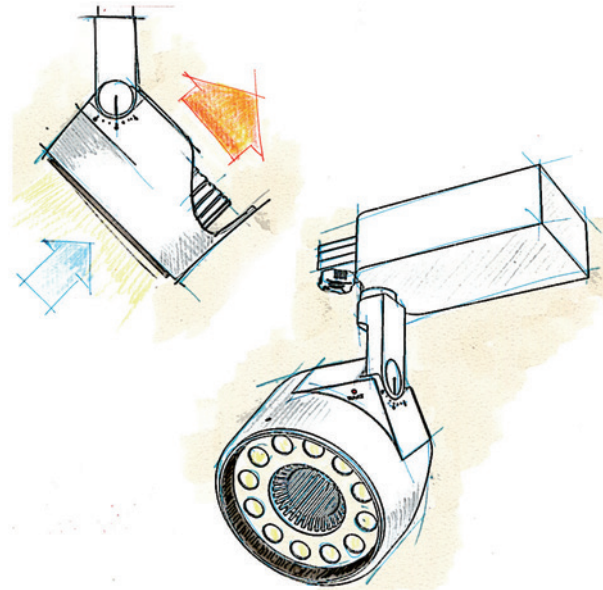

POWER LED

LED ACCENT LIGHTS

Kio

Sometimes the design of the technical focus determines what function.

In case the design of KIO overheating of the LED and the use of the heat sink, so the design thereof has a central passage which creates a flow of the air to cool the heat sink and that also confers a different aspect to influence the final design.