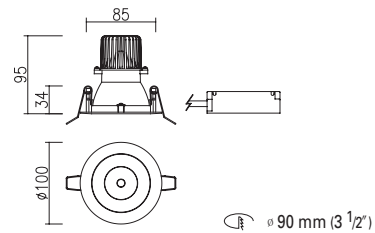

LED ARRAY 25° 0.3 kg
White
Black
Gray

TRIM AL. Die-Casting, Electrostatic Powder Coating
REFLECTOR INNER : PC (Vacuum Coating), OUTER : ABS, Electro Plating
HEAT SINK AL. Die-Casting, Electro Deposition Coating

LIGHT LED ARRAY
INPUT VOLTAGE 220-240V AC , 50-60Hz (option : 100-240V AC , 50-60Hz)

COLOR TEMPERATURE (K)	INPUT POWER	OUTPUT POWER	MODULE EFFICIENCY (lm/w)	LUMINOUS FLUX (lm)	OUTPUT VOLTAGE (nominal)	COLOR RENDERING INDEX_CRI
● 3,000K	8W	6W	73 lm/w	451 lm	18V DC	80

OUTPUT CURRENT 350mA DC (constant current)
OPERATING TEMPERATURE RANGE -20 to +40 °C
MAINTENANCE OF LUMEN -L70 50,000 hours at 25 °C
DRIVER LIFETIME 50,000 hours
COLOR TEMPERATURE ● 3,000K ● 2,700K

DRAWING

ACCESSORY

Acrylic Plate
: Frosted Tempered, Reduce Glare