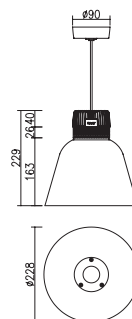

- LED DISK
- 0.8 kg
- ☐ White
- ☐ Black
- ☐ Gray

PHILIPS

HOUSING	AL. Spinning Processing, Electrostatic Powder Coating Reflector - AL. Anodized Etching (inner)			
HEAT SINK	AL. Die-Casting, Electrostatic Powder Coating			
LIGHT	LED DISK (Integrated LED)			
INPUT VOLTAGE	220-240V AC , 50-60Hz			
COLOR TEMPERATURE (K)	INPUT POWER	LUMINOUS FLUX (lm)	SYSTEM EFFICIENCY (lm/w)	COLOR RENDERING INDEX_CRI
○ 5,000K	11W	761 lm	71 lm/W	80
○ 4,000K	11W	763 lm	73 lm/W	80
● 2,700K	11W	690 lm	64 lm/W	80

OPERATING TEMPERATURE RANGE -20 to +40 °C
MAINTENANCE OF LUMEN -L70 25,000 hours at 25 °C
COLOR TEMPERATURE ○ 5,000K ○ 4,000K ● 2,700K

DRAWING