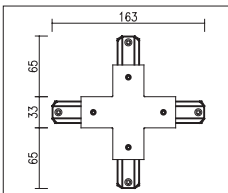

DR-105
Feed-in Cap / White, Black

DR-106
End Cap / White, Black

DR-107
Straight Connector / White, Black

DR-108
L Connector / White, Black

DR-110
T Connector / White, Black

DR-111
X Connector / White, Black