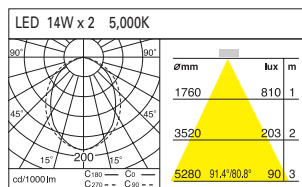

DD-20830.04 LED 14W
DD-20831.04 LED 19W

Weight : 1.3kg
200 x 200mm (7 7/8 x 7 7/8")

DD-20840.04 LED 14W x 2
DD-20841.04 LED 19W x 2

Weight : 1.7kg
335 x 200 mm (13 1/5 x 7 7/8")

DD-20910.02 Series

LED DOWN LIGHTS