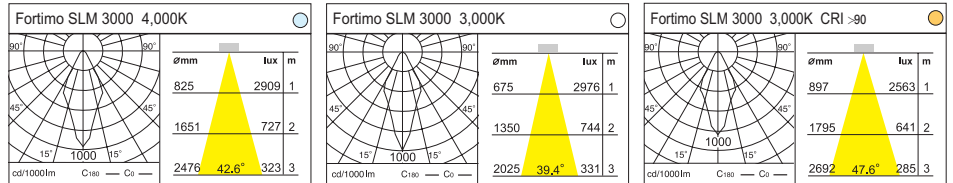

OSRAM

OPTION

*LED : Preva Core - AC type

DP-51100.02						
LIGHT		Fortimo SLM, Preva Core				
INPUT VOLTAGE		220-240V AC , 50-60Hz				
MODULE LUMINOUS FLUX	COLOR TEMPERATURE (K)	INPUT POWER (W)	MODULE POWER (W)	MODULE EFFICIENCY (lm/W)	LUMINOUS FLUX (lm)	COLOR RENDERING INDEX_CRI
3000	4,000K	30W	26W	84 lm/W	2,030 lm	80
3000	3,000K	29W	26W	82 lm/W	2,000 lm	80
3000	3,000K	30W	26W	74 lm/W	1,837 lm	>90

OPERATING TEMPERATURE RANGE	-20 to +35 °C
MAINTENANCE OF LUMEN -L70	50,000 hours at 25 °C
DRIVER LIFETIME	50,000 hours
COLOR TEMPERATURE	5,000K / 4,000K / 3,000K