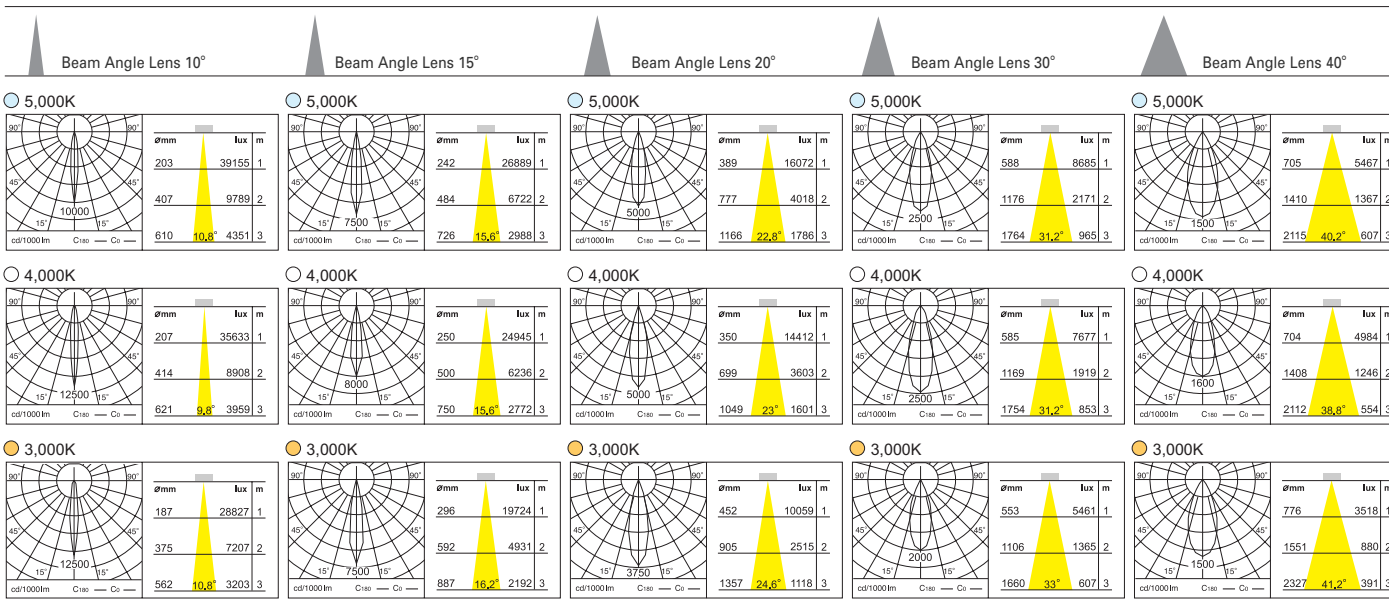

TRIM	PC, Urethane Coating
ADJUSTABLE RING & HEAT SINK	AL. Die-Casting, Electrostatic Powder Coating Adjustable Angle (Tilt $\angle 25^\circ$)
ROTATE RING	PC, Urethane Coating Adjustable Angle (Rotate $\angle 350^\circ$)
MOUNTING RING	AL. Die-Casting, Electrostatic Powder Coating
ACCESSORY	Beam angle LENS Type
BEAM ANGLE	10°, 15°, 20°, 30°, 40°

LIGHT	Power LED
INPUT VOLTAGE	220-240V AC , 50-60Hz (option : 100-240V AC , 50-60Hz)

COLOR TEMPERATURE (K)	INPUT POWER	OUTPUT POWER	MODULE EFFICIENCY (lm/w)	LUMINOUS FLUX (lm)	OUTPUT VOLTAGE (nominal)	COLOR RENDERING INDEX_CRI
5,000K	30W	24W	139 lm/w	3,394 lm	20V DC	75
4,000K	30W	24W	130 lm/w	3,163 lm	20V DC	80
3,000K	30W	24W	100 lm/w	2,443 lm	20V DC	80

OUTPUT CURRENT	1,200mA DC (constant current)
OPERATING TEMPERATURE RANGE	-20 to +40 °C
MAINTENANCE OF LUMEN -L70	50,000 hours at 25 °C
DRIVER LIFETIME	50,000 hours
COLOR TEMPERATURE	5,000K 4,000K 3,000K