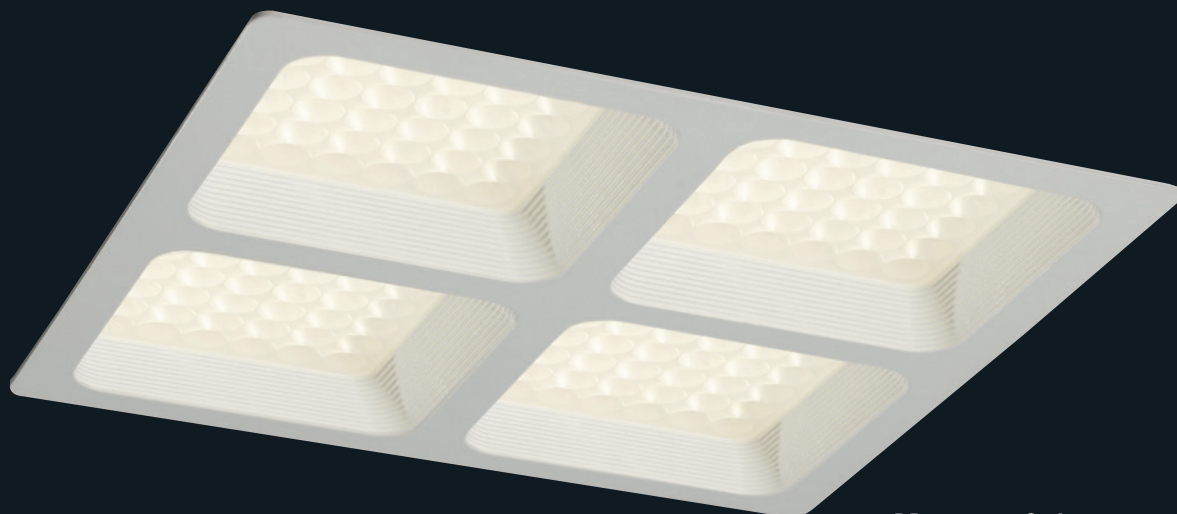

⌀ 296 mm (11 7/10")

DD-20710 Series

LED DOWN LIGHTS

order no.	DD-20710.01 Series	DD-20710.02 Series	DD-20750 Series	DD-20790 Series	DD-20860 Series
LED type	SMD	SMD	SMD	SMD	SMD
LED symbol					
	↓	↓	↓	↓	↓
page	p.188	p.190	p.194	p.200	p.204