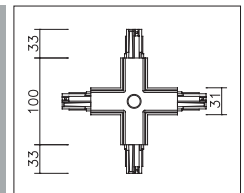

DR-301 1m
DR-302 2m
DR-303 3m

DR-305
Feed-in Cap / White, Black

DR-306
End Cap / White, Black

DR-307
Straight Connector / White, Black

DR-308
L Connector / White, Black

DR-310
T Connector / White, Black

DR-311
X Connector / White, Black