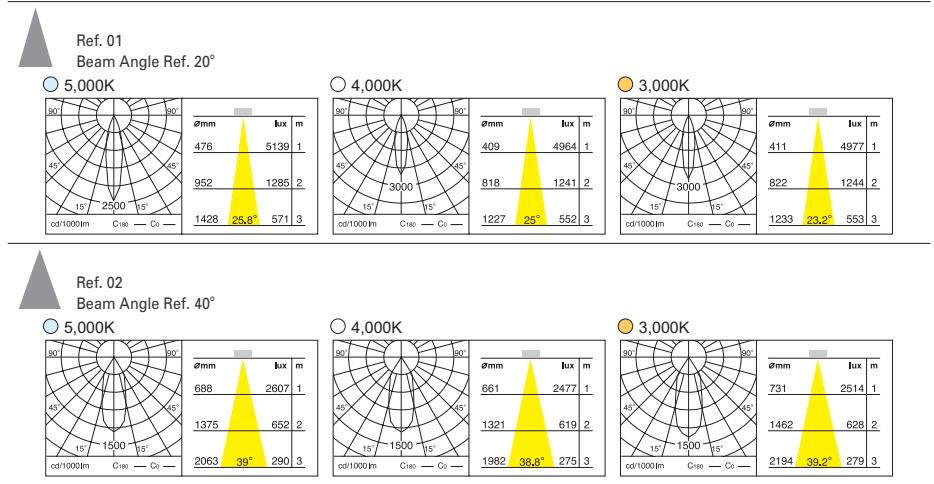

LED HOUSING	PC, Urethane Coating Adjustable Angle (Tilt $\angle$ 180°)
HEAT SINK	AL. Die-Casting, Electrostatic Powder Coating (Black only)
MOUNTING RING	PC, Urethane Coating
GEAR BOX	AL. Die-Casting, Electrostatic Powder Coating
REFLECTOR	AL. Anodized Specular Silver
INSTALLATION	On 3 circuit track (PC)

LIGHT	LED ARRAY
INPUT VOLTAGE	220-240V AC , 50-60Hz (option : 100-240V AC , 50-60Hz)

COLOR TEMPERATURE (K)	INPUT POWER	OUTPUT POWER	MODULE EFFICIENCY (lm/w)	LUMINOUS FLUX (lm)	OUTPUT VOLTAGE (nominal)	COLOR RENDERING INDEX_CRI
5,000K	21W	16W	101 lm/w	1,611 lm	32V DC	70
4,000K	21W	16W	95 lm/w	1,511 lm	32V DC	80
3,000K	21W	16W	93 lm/w	1,441 lm	31V DC	80

OUTPUT CURRENT	500mA DC (constant current)
OPERATING TEMPERATURE RANGE	-20 to +40 °C
DRIVER	Integrated
MAINTENANCE OF LUMEN -L70	50,000 hours at 25 °C
DRIVER LIFETIME	50,000 hours
COLOR TEMPERATURE	5,000K 4,000K 3,000K