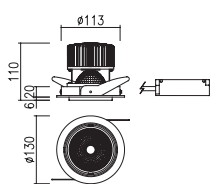

Weight : 0.6 kg

Ø 119mm (4 3/8")