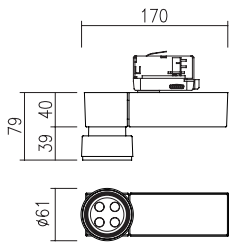

LED MR16 180° 1.0 kg
White
Black
Gray

LED HOUSING AL. Die-Casting, Electrostatic Powder Coating Adjustable Angle (Tilt $\angle 180^\circ$)
MOUNTING RING Aluminium, Electrostatic Powder Coating
GEAR BOX AL. Die-Casting, Electrostatic Powder Coating
INSTALLATION On 3 circuit track (PC)

LIGHT LED MR16
INPUT VOLTAGE 220-240V AC , 50-60Hz

COLOR TEMPERATURE (K)	INPUT POWER	LUMINOUS FLUX (lm)	LED OUTPUT VOLTAGE	COLOR RENDERING INDEX, CRI
4,000K	9W	480 lm	12V DC	80
3,000K	9W	480 lm	12V DC	80
2,700K	9W	480 lm	12V DC	80

OPERATING TEMPERATURE RANGE -20 to +40 °C
DRIVER Halogen transformer compatible
MAINTENANCE OF LUMEN -L70 25,000 hours at 25 °C
COLOR TEMPERATURE ○ 4,000K ● 3,000K ● 2,700K