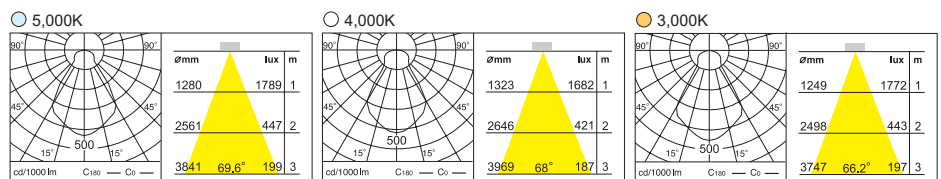

- LED
- 1.4 kg
- ☐ White
  - ☐ Black
  - ☐ Gray

TRIM & LED HOUSING & HEAT SINK AL. Die-Casting, Electrostatic Powder Coating
COVER Housing Cover _ PC

LIGHT LED
INPUT VOLTAGE 220-240V AC , 50-60Hz (option : 100-240V AC , 50-60Hz)

COLOR TEMPERATURE (K)	INPUT POWER	OUTPUT POWER	MODULE EFFICIENCY (lm/w)	LUMINOUS FLUX (lm)	OUTPUT VOLTAGE (nominal)	COLOR RENDERING INDEX_CRI
● 5,000K	28W	23W	122 lm/w	2,750 lm	23V DC	80
○ 4,000K	28W	23W	113 lm/w	2,547 lm	23V DC	80
● 3,000K	28W	23W	108 lm/w	2,584 lm	23V DC	80

OUTPUT CURRENT 1,000mA DC (constant current)
OPERATING TEMPERATURE RANGE -20 to +40°C
MAINTENANCE OF LUMEN -L70 40,000 hours at 25°C
DRIVER LIFETIME 50,000 hours

COLOR TEMPERATURE ● 5,000K ○ 4,000K ● 3,000K

DRAWING