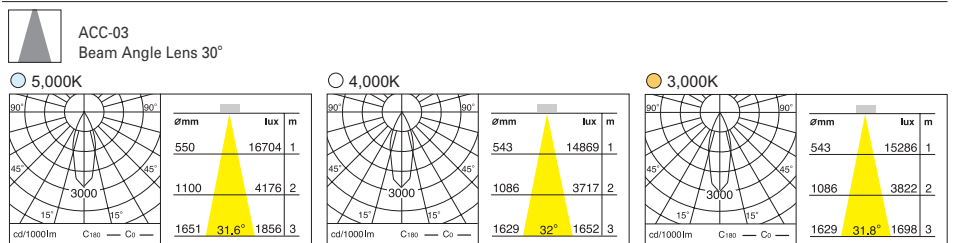

Option

DALI Dimmable Driver

- DALI 디밍드라이버 가능
- DRIVER ELECTRIC DIAGRAM (LED DALI Dimmable Driver : 50W)