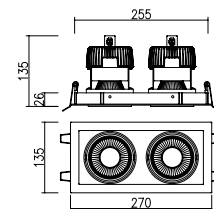

Weight : 1.6 kg

260 x 125mm (10 1/5" x 5")