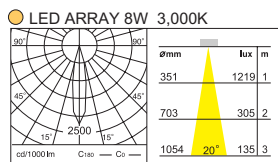

DD-12040.02 LED ARRAY 8W
DD-12041.02 X-ENGINE 15W