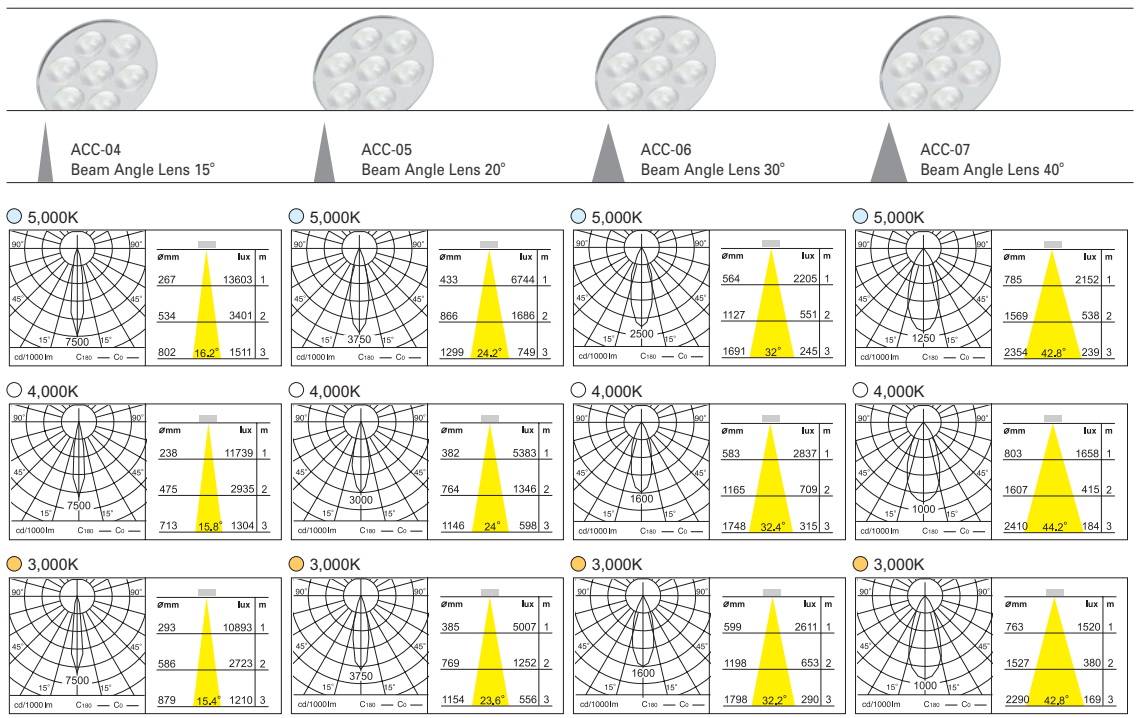

▶ **Option A**
Non-Dimmable Driver

▶ **Option B**
LED Dimmable Driver
- Remote Control
- Individual Control (One at a time)

※ 옵션기능
- 디밍드라이버 가능
- 리모콘을 이용한 디밍