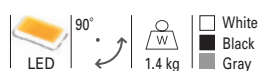

DDC-65130.01
Accent Light
Abaco

LED HOUSING	AL. Die-Casting, Electrostatic Powder Coating Adjustable Angle (Tilt $\angle 90^\circ$)
GEAR BOX	AL. Die-Casting, Electrostatic Powder Coating
COVER	PC
INSTALLATION	On 3 circuit track (PC)

LIGHT	LED
INPUT VOLTAGE	220-240V AC , 50-60Hz (option : 100-240V AC , 50-60Hz)

COLOR TEMPERATURE (K)	INPUT POWER (W)	OUTPUT POWER (W)	MODULE EFFICIENCY (lm/W)	LUMINOUS FLUX (lm)	OUTPUT VOLTAGE (nominal)	COLOR RENDERING INDEX_CRI
5,000K	27W	23W	117 lm/W	2,693 lm	33V DC	80
4,000K	27W	23W	110 lm/W	2,513 lm	33V DC	80
3,000K	27W	23W	102 lm/W	2,340 lm	33V DC	80

OUTPUT CURRENT	700mA DC (constant current)
OPERATING TEMPERATURE RANGE	-20 to +40°C
MAINTENANCE OF LUMEN -L70	40,000 hours at 25°C
DRIVER LIFETIME	50,000 hours

COLOR TEMPERATURE	☐ 5,000K ☐ 4,000K ☒ 3,000K
COLOR RENDERING INDEX_CRI	80, 90