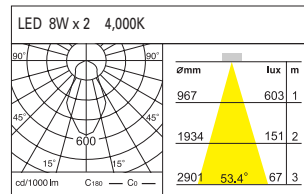

DD-20710.01 LED 8W

Weight : 0.5kg
 / 114 x 114mm (4 1/2" x 4 1/2")

DD-20720.01 LED 8W x 2

Weight : 1.0kg
 / 226 x 114mm (8 9/10" x 4 1/2")

DD-20740.01 LED 8W x 4

Weight : 2.0 kg
 / 226 x 226mm (8 9/10" x 8 9/10")