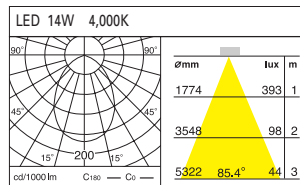

DD-20840.02 LED 14W x 2
DD-20841.02 LED 19W x 2

Weight : 1.7kg
320 x 185mm (12 1/10 x 7 3/10")