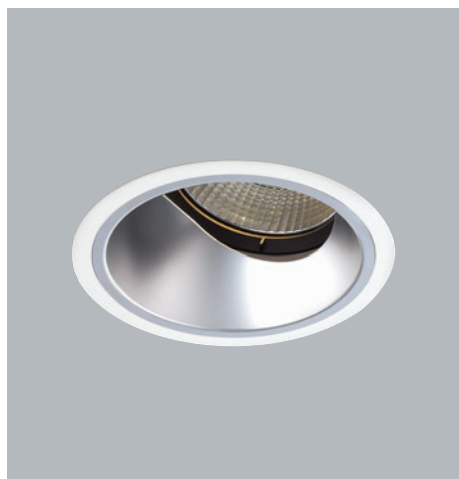

DD-26510 series
Recessed Down Light / Wall Washer Down Light

PHILIPS OSRAM

TRIM	AL. Die-Casting, Electrostatic Powder Coating
ADJUSTABLE RING	AL. Die-Casting, Electrostatic Powder Coating Adjustable Angle (Tilt $\angle 30^\circ$)
MOUNTING RING	AL. Die-Casting, Electrostatic Powder Coating
HEAT SINK	AL. Extrude, Electro Deposition Coating
REFLECTOR	AL. Anodized Specular Silver

LIGHT Fortimo SLM, Preva Core
INPUT VOLTAGE 220-240V AC , 50-60Hz

ORDER NO.	MODULE LUMINOUS FLUX	COLOR TEMPERATURE (K)	INPUT POWER (W)	MODULE POWER (W)	MODULE EFFICIENCY (lm/W)	LUMINOUS FLUX (lm)	COLOR RENDERING INDEX CRI
DD-26510	2000	4,000K	22W	18W	99 lm/W	1,779 lm	80
DD-26510	2000	3,000K	22W	18W	93 lm/W	1,671 lm	80
DD-26510	2000	3,000K	22W	18W	80 lm/W	1,427 lm	>90
DD-26511	3000	4,000K	29W	24W	96 lm/W	2,341 lm	80
DD-26511	3000	3,000K	29W	24W	93 lm/W	2,271 lm	80
DD-26511	3000	3,000K	29W	25W	93 lm/W	2,259 lm	>90

OPERATING TEMPERATURE RANGE -20 to +35 °C
MAINTENANCE OF LUMEN -L70 50,000 hours at 25 °C
DRIVER LIFETIME 50,000 hours
COLOR TEMPERATURE 4,000K / 3,000K