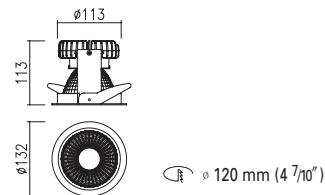

LED DISK | 0,5 kg

☐ White
☒ Black
☐ Gray

PHILIPS

TRIM	AL. Die-Casting, Electrostatic Powder Coating
FRAME	Steel
REFLECTOR	AL. Anodized Specular Silver Square with Embossing
HEAT SINK	AL. Die-Casting, Electro Deposition Coating

LIGHT LED DISK (Integrated LED)
INPUT VOLTAGE 220-240V AC , 50-60Hz

COLOR TEMPERATURE (K)	INPUT POWER	LUMINOUS FLUX (lm)	SYSTEM EFFICIENCY (lm/w)	COLOR RENDERING INDEX_CRI
5,000K	11W	804 lm	75 lm/W	80
4,000K	11W	811 lm	77 lm/W	80
2,700K	11W	798 lm	68 lm/W	80

OPERATING TEMPERATURE RANGE -20 to +40 °C
MAINTENANCE OF LUMEN -L70 25,000 hours at 25 °C
COLOR TEMPERATURE ☒ 5,000K ☐ 4,000K ☐ 2,700K

DRAWING