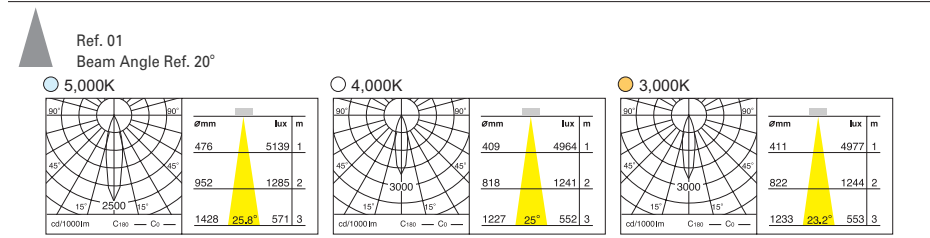

LED HOUSING	AL. Die-Casting, Electrostatic Powder Coating Adjustable Angle (Tilt $\angle$ 180°)
HEAT SINK	AL. Extrude, Electrostatic Powder Coating (Black only)
MOUNTING RING	AL. Die-Casting, Electrostatic Powder Coating (Black only)
GEAR BOX	AL. Die-Casting, Electrostatic Powder Coating
REFLECTOR	AL. Anodized Specular Silver Square
INSTALLATION	On 3 circuit track (PC)

LIGHT	LED ARRAY
INPUT VOLTAGE	220-240V AC, 50-60Hz (option : 100-240V AC, 50-60Hz)

COLOR TEMPERATURE (K)	INPUT POWER	OUTPUT POWER	MODULE EFFICIENCY (lm/w)	LUMINOUS FLUX (lm)	OUTPUT VOLTAGE (nominal)	COLOR RENDERING INDEX_CRI
5,000K	21W	16W	101 lm/w	1,611 lm	32V DC	70
4,000K	21W	16W	95 lm/w	1,511 lm	32V DC	80
3,000K	21W	16W	93 lm/w	1,441 lm	31V DC	80

OUTPUT CURRENT	500mA DC (constant current)
OPERATING TEMPERATURE RANGE	-20 to +40 °C
DRIVER	Integrated
MAINTENANCE OF LUMEN -L70	50,000 hours at 25 °C
DRIVER LIFETIME	50,000 hours
COLOR TEMPERATURE	5,000K 4,000K 3,000K