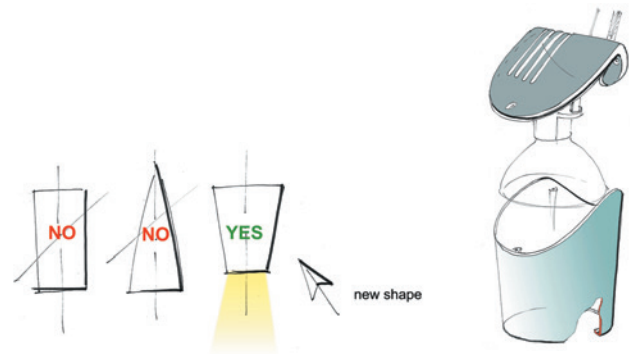

Black Tie

The reflector gently touches the gear box, two bodies joining: a beam of light is born.

Back in the time when the Venetian trader and explorer Marco Polo was travelling to Asian countries the journey lasted years.

Nowadays globalization and the advancement in technology has lead to the development of a flatter world, offering anyone the ability to communicate with the other side of the Globe in a split second.

The Raat Company has taken this opportunity to bridge the distance among the Italian and Korean worlds by bringing together the two different cultures aimed at creating new and innovative products. This is one of the advantages of globalization. It allows us to broaden our horizons by learning about different cultures and ideals, to integrate different knowledge with our own and not just in a superficial way.

Facing this project for Raat, I wanted the feeling that the light as a life-bearer required a curvy yet delicate design. The sensual, smoothly carved shape of the reflector meets the sleek and functional volume of the gear or bracket arm. They touch and tilt like a lover in a kiss that connects different materials and advanced technologies.

Bruno Gecchelin