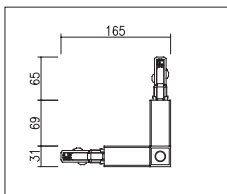

DR-408
L Connector / White, Black