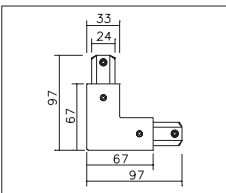

DR-108
L Connector / White, Black