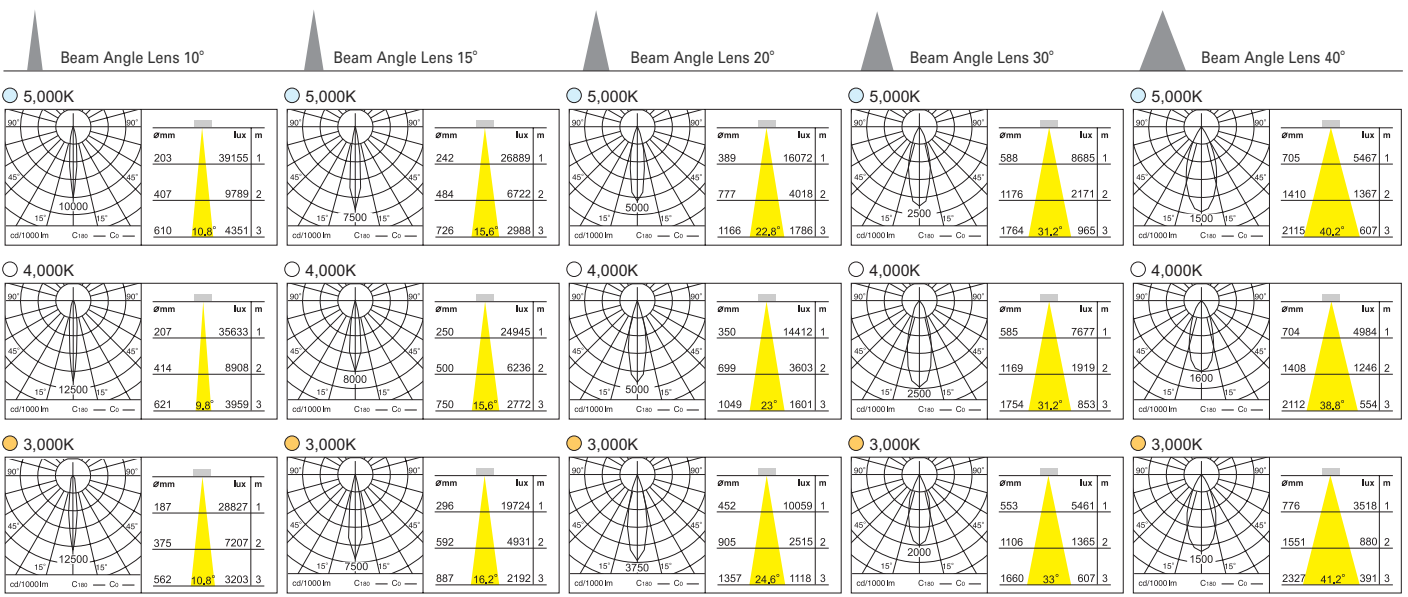

- Power LED
- 1.0 kg
- ☐ White
- ☐ Black
- ☐ Gray

TRIM AL. Die-Casting, Electrostatic Powder Coating
HEAT SINK AL. Die-Casting, Electro Deposition Coating
ACCESSORY Beam angle LENS Type
BEAM ANGLE 10°, 15°, 20°, 30°, 40°

LIGHT Power LED
INPUT VOLTAGE 220-240V AC, 50-60Hz (option : 100-240V AC, 50-60Hz)

COLOR TEMPERATURE (K)	INPUT POWER	OUTPUT POWER	MODULE EFFICIENCY (lm/w)	LUMINOUS FLUX (lm)	OUTPUT VOLTAGE (nominal)	COLOR RENDERING INDEX_CRI
5,000K	30W	24W	139 lm/w	3,394 lm	20V DC	75
4,000K	30W	24W	130 lm/w	3,163 lm	20V DC	80
3,000K	30W	24W	100 lm/w	2,443 lm	20V DC	80

OUTPUT CURRENT 1,200mA DC (constant current)
OPERATING TEMPERATURE RANGE -20 to +40°C
MAINTENANCE OF LUMEN -L70 50,000 hours at 25°C
DRIVER LIFETIME 50,000 hours
COLOR TEMPERATURE ☐ 5,000K ☐ 4,000K ☒ 3,000K