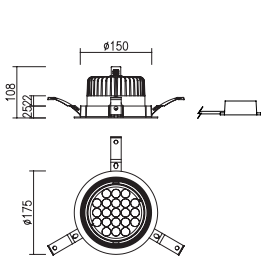

DD-37200.01 LED 30W x 1

DD-37210.01 LED 30W x 1

DD-37220.01 LED 30W x 2

Weight : 0.9 kg

∅ 165mm (6 1/2")

Weight : 0.9 kg

165 x 165mm (6 1/2" x 6 1/2")

Weight : 1.5kg