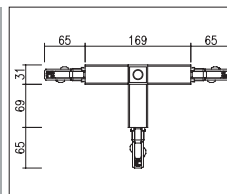

DR-405
Feed-in Cap / White, Black

DR-406
End Cap / White, Black

DR-407
Straight Connector / White, Black

DR-408
L Connector / White, Black

DR-410
T Connector / White, Black

DR-411
X Connector / White, Black