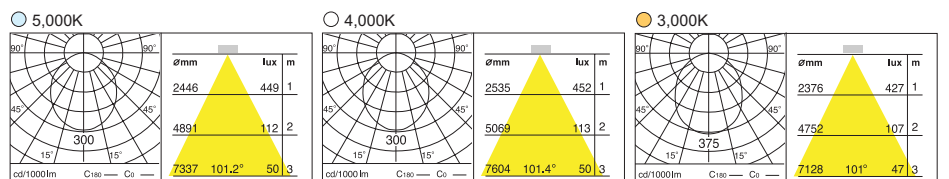

DD-20650
Recessed Down Light / Moistureproof Down Light

This new LED Downlight system is all in one lighting fixture which is combined fitting and heat sink and also consists of very simple and sturdy design.

- Moistureproof available
- Polycarbonate cover

18W 21 LED

LED | IP 44 | 0.5 kg | ☐ White ☒ Black ☐ Gray

TRIM & HOUSING	Aluminium. Electrostatic Powder Coating
HEAT SINK	Aluminium. Electrostatic Powder Coating
COVER	PC

LIGHT	LED
INPUT VOLTAGE	220-240V AC , 50-60Hz (option : 100-240V AC , 50-60Hz)

COLOR TEMPERATURE (K)	INPUT POWER	OUTPUT POWER	MODULE EFFICIENCY (lm/w)	LUMINOUS FLUX (lm)	OUTPUT VOLTAGE (nominal)	COLOR RENDERING INDEX_CRI
5,000K	18W	15W	76 lm/w	1,144 lm	43V DC	80
4,000K	17W	14W	81 lm/w	1,145 lm	40V DC	80
3,000K	18W	15W	71 lm/w	1,081 lm	44V DC	80

OUTPUT CURRENT	350mA DC (constant current)
OPERATING TEMPERATURE RANGE	-20 to +40 °C
MAINTENANCE OF LUMEN -L70	40,000 hours at 25 °C
DRIVER LIFETIME	50,000 hours

COLOR TEMPERATURE ☒ 5,000K ☐ 4,000K ☐ 3,000K

DRAWING