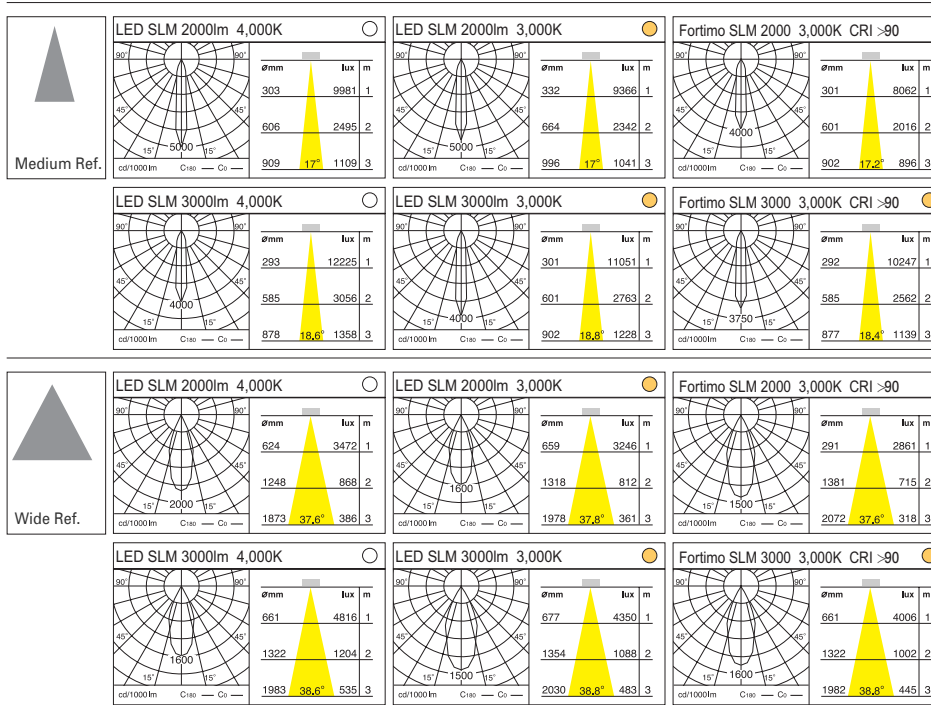

PHILIPS OSRAM

TRIM	AL. Die-Casting, Electrostatic Powder Coating
ADJUSTABLE RING	AL. Die-Casting, Electrostatic Powder Coating Adjustable Angle (Tilt $\angle 28^\circ$)
MOUNTING RING	AL. Extrude, Electrostatic Powder Coating
HEAT SINK	AL. Extrude, Electro Deposition Coating
REFLECTOR	AL. Anodized Specular Silver Square with Embossing

LIGHT	Fortimo SLM, Preva Core
INPUT VOLTAGE	220-240V AC, 50-60Hz

ORDER NO.	MODULE LUMINOUS FLUX	COLOR TEMPERATURE (K)	INPUT POWER	MODULE POWER	MODULE EFFICIENCY (lm/w)	LUMINOUS FLUX (lm)	COLOR RENDERING INDEX CRI
DD-37000.08	2000	○ 4,000K	22W	18W	93 lm/W	1,630 lm	80
DD-37000.08	2000	● 3,000K	22W	18W	85 lm/W	1,527 lm	80
DD-37000.08	2000	● 3,000K	23W	18W	74 lm/W	1,340 lm	>90
DD-37001.08	3000	○ 4,000K	30W	24W	93 lm/W	2,269 lm	80
DD-37001.08	3000	● 3,000K	29W	24W	84 lm/W	2,052 lm	80
DD-37001.08	3000	● 3,000K	29W	25W	76 lm/W	1,880 lm	>90

OPERATING TEMPERATURE RANGE	-20 to +35 °C
MAINTENANCE OF LUMEN -L70	50,000 hours at 25 °C
DRIVER LIFETIME	50,000 hours