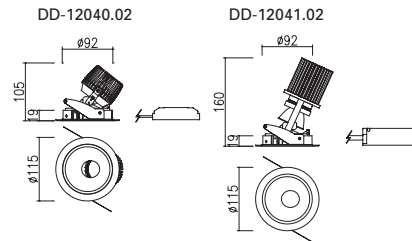

Weight : 0.4 kg $\varnothing$ 100 mm (3 9/10")

Weight : 0.4 kg $\varnothing$ 100 mm (3 9/10")