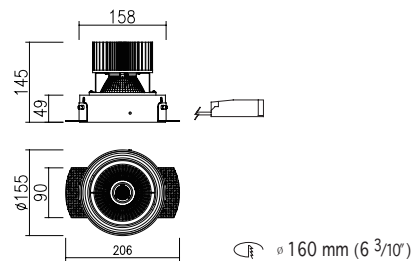

INSTALLATION INSTRUCTION -> 132