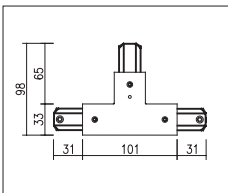

DR-105
Feed-in Cap / White, Black

DR-106
End Cap / White, Black

DR-107
Straight Connector / White, Black

DR-108
L Connector / White, Black

DR-110
T Connector / White, Black

DR-111
X Connector / White, Black