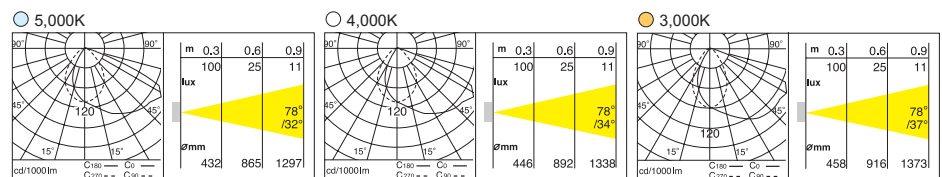

DD-38040 SERIES
Wall & Ceiling Light

- LED
- 0.2 kg
- ☐ White
  - ☐ Black
  - ☐ Gray

HOUSING	PC. Urethane Coating
REFLECTOR	AL. Plate
LIGHT	LED
INPUT VOLTAGE	200-240V AC , 50-60Hz
INPUT POWER	2W (nominal)
OUTPUT POWER	1W (nominal)
LUMINOUS FLUX (lm)	22 lm (5,000K) / 23 lm (4,000K) / 23 lm (3,000K)
OUTPUT VOLTAGE	3V DC (nominal)
OUTPUT CURRENT	350mA DC (constant current)
COLOR RENDERING INDEX _CRI	78 (5,000K) / 80 (4,000K) / 80 (3,000K)
OPERATING TEMPERATURE RANGE	-20 to +40°C
MAINTENANCE OF LUMEN -L70	25,000 hours at 25°C
DRIVER LIFETIME	25,000 hours
COLOR TEMPERATURE	☐ 5,000K ☐ 4,000K ☒ 3,000K