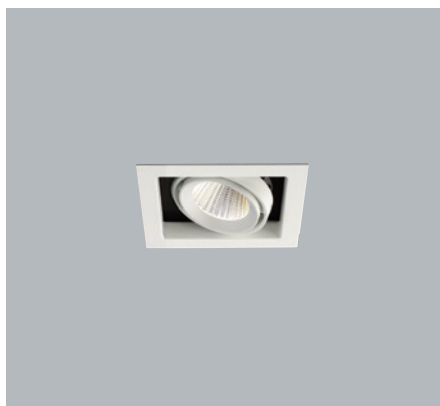

Ref. 01
Beam Angle Ref. 20°

Ref. 02
Beam Angle Ref. 40°

DD-37100.05 LED ARRAY 11W, 8W x 1

ACCESSORY

Acrylic Plate
: Frosted Tempered, Reduce Glare

Weight : 0.3kg

∅ 85 mm (3 3/10")

DD-37110.05 LED ARRAY 11W, 8W x 1