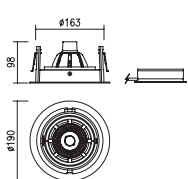

⌀ 170mm (6 7/10")