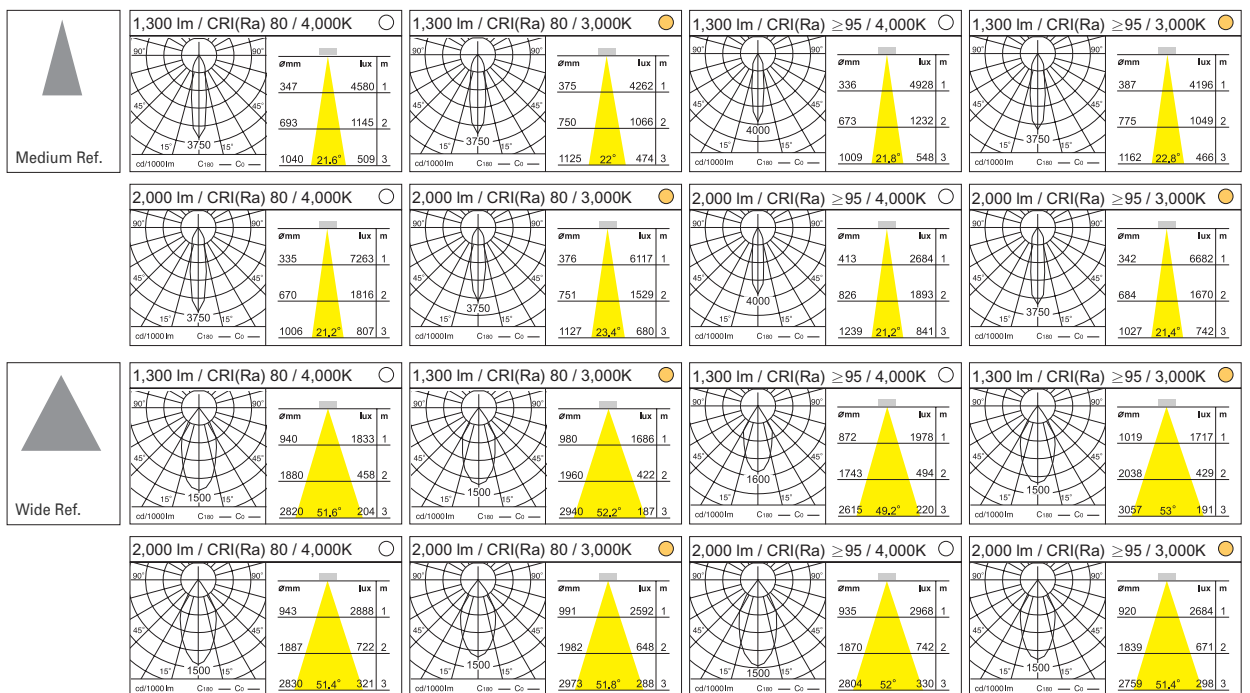

X-ENGINE

NO COLOR BIN - Absolutely no 'binning'

- Each color temperatures is targeted exactly on the Black Body Locus for perfectly natural white light.
- Each has a very tight color point conformity, with a 1 x 2 SDCM.
- LED binning becomes a thing of the past.

NO COLOR SHIFT - No Red efficiency cliff

- Phosphor degradation due to heat is primary cause of color -shift over time.
- Corrected Cold Phosphor Technology ensures long term maintenance of the phosphor properties, contrary to phosphor on chip solutions.
- Color consistency maintained within 1 SDCM.

UNIFORM BEAM -Intensity and color

- Temperature & no yellow ring or shadows

FUTURE PROOF - Design for one module, get the rest for free
New modules are compatible mechanically, thermally, optically and maintaining spec while reducing LED count when LEDs improve with existing luminaires.

WORLDS BEST COLOR RENDERING INDEX (CRI) - "Museum light quality"
Our industry best light quality specification is (uniquely in the world of LEDs) sustained.