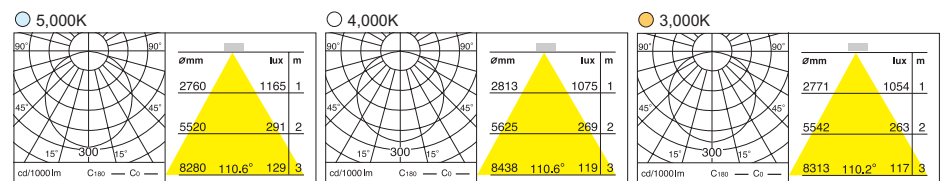

COLOR TEMPERATURE

5,000K 4,000K 3,000K

	<p>DD-20680.03 LED 33W</p>	
	<p>DD-20680.04 LED 33W</p>	
	<p>DD-20680.05 LED 33W</p>	
	<p>DD-20680.06 LED 33W</p>	

⌀ 296 mm (11 7/10")

⌀ 296 mm (11 7/10")

⌀ 296 mm (11 7/10")