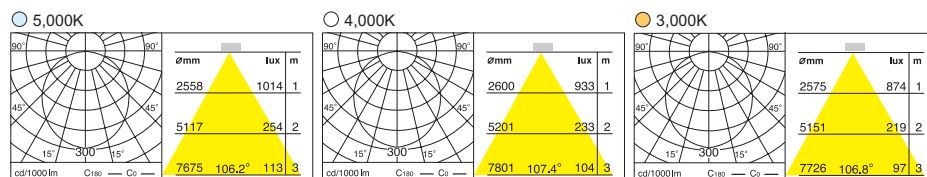

DP-51170

LIGHT	LED					
INPUT VOLTAGE	220-240V AC , 50-60Hz (option : 100-240V AC , 50-60Hz)					
COLOR TEMPERATURE (K)	INPUT POWER (W)	OUTPUT POWER (W)	MODULE EFFICIENCY (lm/W)	LUMINOUS FLUX (lm)	OUTPUT VOLTAGE (nominal)	COLOR RENDERING INDEX_CRI
5,000K	27W	23W	117 lm/W	2,693 lm	33V DC	80
4,000K	27W	23W	110 lm/W	2,513 lm	33V DC	80
3,000K	27W	23W	102 lm/W	2,340 lm	33V DC	80

OUTPUT CURRENT 700mA DC (constant current)
OPERATING TEMPERATURE RANGE -20 to +40°C
MAINTENANCE OF LUMEN -L70 40,000 hours at 25°C
DRIVER LIFETIME 50,000 hours
COLOR TEMPERATURE 5,000K 4,000K 3,000K
COLOR RENDERING INDEX_CRI 80, 90