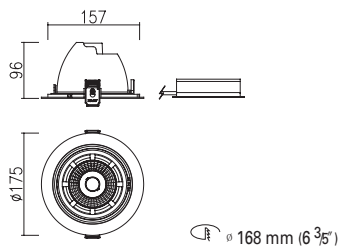

DDS-27510

Recessed Down Light / Down Spot Light

TRIM	AL. Die-Casting, Electrostatic Powder Coating
ADJUSTABLE RING	AL. Die-Casting, Electrostatic Powder Coating Adjustable Angle (Tilt $\angle 30^\circ$)
MOUNTING RING	AL. Die-Casting, Electrostatic Powder Coating

LIGHT	LED-T111
INPUT VOLTAGE	220-240V AC , 50-60Hz (option : 110-130V AC , 50-60Hz)

COLOR TEMPERATURE (K)	INPUT POWER	BEAM ANGLE (°)	LUMINOUS FLUX (lm)	OUTPUT VOLTAGE (nominal)	COLOR RENDERING INDEX_CRI
○ 4,000K	47W	25°, 40°	3,402 lm	34V DC	83
● 3,000K	47W	25°, 40°	3,226 lm	34V DC	83
○ 3,800K	47W	25°	3,170 lm	34V DC	92
● 3,000K	47W	25°	2,951 lm	34V DC	92

LIFETIME	35,000 hours
COLOR TEMPERATURE	○ 4,000K (CRI 83) ○ 3,800K (CRI 92) ● 3,000K (CRI 83,92)