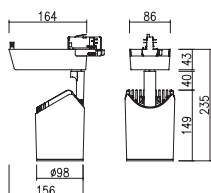

DDC-63732
Track Accent Light
BLACK TIE

LED HOUSING	AL. Die-Casting, Electrostatic Powder Coating Adjustable Angle (Tilt $\angle$ 180°)
HEAT SINK	AL. Die-Casting, Electrostatic Powder Coating (Black only)
MOUNTING RING	AL. Die-Casting, Electrostatic Powder Coating (Black only)
GEAR BOX	AL. Die-Casting, Electrostatic Powder Coating
REFLECTOR	AL. Anodized Specular Silver
INSTALLATION	On 3 circuit track (PC)

LIGHT	LED ARRAY
INPUT VOLTAGE	220-240V AC , 50-60Hz (option : 100-240V AC , 50-60Hz)

COLOR TEMPERATURE (K)	INPUT POWER	OUTPUT POWER	MODULE EFFICIENCY (lm/w)	LUMINOUS FLUX (lm)	OUTPUT VOLTAGE (nominal)	COLOR RENDERING INDEX_CRI
5,000K	21W	16W	101 lm/w	1,611 lm	32V DC	70
4,000K	21W	16W	95 lm/w	1,511 lm	32V DC	80
3,000K	21W	16W	93 lm/w	1,441 lm	31V DC	80

OUTPUT CURRENT	500mA DC (constant current)
OPERATING TEMPERATURE RANGE	-20 to +40°C
DRIVER	Integrated
MAINTENANCE OF LUMEN -L70	50,000 hours at 25°C
DRIVER LIFETIME	50,000 hours
COLOR TEMPERATURE	5,000K 4,000K 3,000K