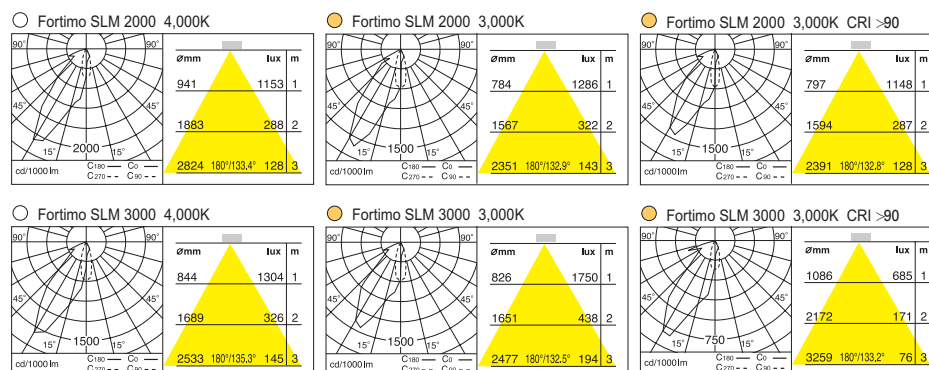

DD-26510 series
Recessed Down Light / Wall Washer Down Light

PHILIPS OSRAM

TRIM	AL. Die-Casting, Electrostatic Powder Coating
ADJUSTABLE RING	AL. Die-Casting, Electrostatic Powder Coating Adjustable Angle (Tilt $\angle 30^\circ$)
MOUNTING RING	AL. Die-Casting, Electrostatic Powder Coating
HEAT SINK	AL. Extrude, Electro Deposition Coating
REFLECTOR	AL. Anodized Specular Silver

LIGHT Fortimo SLM, Preva Core
INPUT VOLTAGE 220-240V AC , 50-60Hz

ORDER NO.	MODULE LUMINOUS FLUX	COLOR TEMPERATURE (K)	INPUT POWER (W)	MODULE POWER (W)	MODULE EFFICIENCY (lm/W)	LUMINOUS FLUX (lm)	COLOR RENDERING INDEX CRI
DD-26510	2000	4,000K	22W	18W	99 lm/W	1,779 lm	80
DD-26510	2000	3,000K	22W	18W	93 lm/W	1,671 lm	80
DD-26510	2000	3,000K	22W	18W	80 lm/W	1,427 lm	>90
DD-26511	3000	4,000K	29W	24W	96 lm/W	2,341 lm	80
DD-26511	3000	3,000K	29W	24W	93 lm/W	2,271 lm	80
DD-26511	3000	3,000K	29W	25W	93 lm/W	2,259 lm	>90

OPERATING TEMPERATURE RANGE -20 to +35 °C
MAINTENANCE OF LUMEN -L70 50,000 hours at 25 °C
DRIVER LIFETIME 50,000 hours
COLOR TEMPERATURE 4,000K / 3,000K