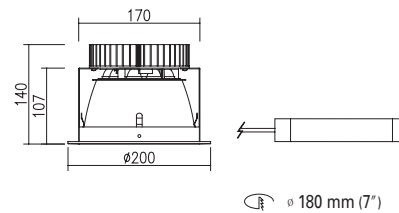

DD-12170
Recessed Down Light

46W 14 LED

- Power LED
- 1.0 kg
- ☐ White
- ☐ Black
- ☐ Gray

TRIM	AL. Die-Casting, Electrostatic Powder Coating
HEAT SINK	AL. Extrude, Electro Deposition Coating
ACCESSORY	Beam angle LENS Type
BEAM ANGLE	15°, 20°, 30°, 40°
REFLECTOR	AL. Anodized Specular Silver

LIGHT	Power LED
INPUT VOLTAGE	220-240V AC , 50-60Hz

COLOR TEMPERATURE (K)	INPUT POWER	OUTPUT POWER	MODULE EFFICIENCY (lm/w)	LUMINOUS FLUX (lm)	OUTPUT VOLTAGE (nominal)	COLOR RENDERING INDEX_CRI
● 5,000K	46W	31W	110 lm/w	3,414 lm	44V DC	75
○ 4,000K	46W	31W	101 lm/w	3,091 lm	44V DC	75
● 3,000K	46W	31W	102 lm/w	3,135 lm	44V DC	80

OUTPUT CURRENT	700mA DC (constant current)
OPERATING TEMPERATURE RANGE	-20 to +40℃
MAINTENANCE OF LUMEN -L70	50,000 hours at 25℃
DRIVER LIFETIME	50,000 hours
COLOR TEMPERATURE	● 5,000K ○ 4,000K ● 3,000K

DRAWING

ACCESSORY