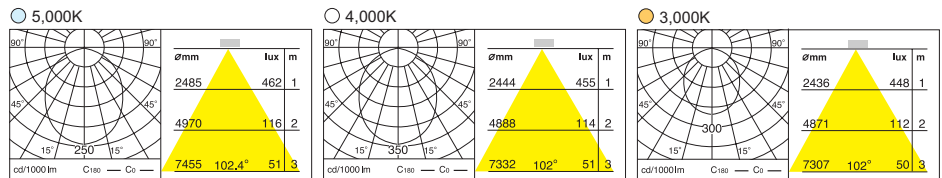

Abaco

13W 66 LED

- LED
- 0.4 kg
- ☐ White
- ☐ Black
- ☐ Gray

TRIM & LED HOUSING COVER	AL. Die-Casting, Electrostatic Powder Coating PC

LIGHT	LED
INPUT VOLTAGE	220-240V AC , 50-60Hz (option : 100-240V AC , 50-60Hz)

COLOR TEMPERATURE (K)	INPUT POWER (W)	OUTPUT POWER (W)	MODULE EFFICIENCY (lm/W)	LUMINOUS FLUX (lm)	OUTPUT VOLTAGE (nominal)	COLOR RENDERING INDEX_CRI
● 5,000K	13W	11W	108 lm/W	1,177 lm	31V DC	80
○ 4,000K	13W	11W	106 lm/W	1,152 lm	31V DC	80
● 3,000K	13W	11W	107 lm/W	1,135 lm	30V DC	80

OUTPUT CURRENT	350mA DC (constant current)
OPERATING TEMPERATURE RANGE	-20 to +40°C
MAINTENANCE OF LUMEN -L70	40,000 hours at 25°C
DRIVER LIFETIME	50,000 hours

COLOR TEMPERATURE   ● 5,000K   ○ 4,000K   ● 3,000K