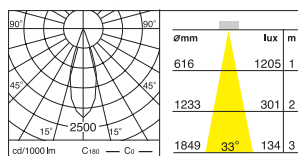

Ref. 01
Beam Angle Ref. 20°

Ref. 02
Beam Angle Ref. 30° -40°

LED 8W / 3,000K

LED 8W / 3,000K

LED 11W / 3,000K

LED 11W / 3,000K

ACCESSORY

Acrylic Plate
: Frosted Tempered, Reduce Glare