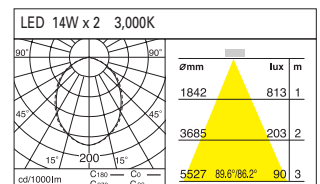

DD-20830.02 LED 14W
DD-20831.02 LED 19W

Weight : 1.1kg
185 x 185mm (7 3/10 x 7 3/10")

DD-20840.02 LED 14W x 2
DD-20841.02 LED 19W x 2

Weight : 1.7kg
320 x 185mm (12 1/10 x 7 3/10")

DD-20830.03 series
Recessed Down Light