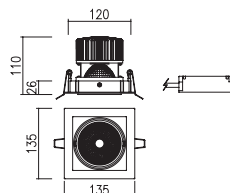

DD-37000.02 LED ARRAY 21W x 1

DD-37010.02 LED ARRAY 21W x 1

DD-37020.02 LED ARRAY 21W x 2

Weight : 0.6 kg

Ø 119mm (4 3/8")

Weight : 1.0kg

125 x 125mm (5" x 5")

Weight : 1.6kg