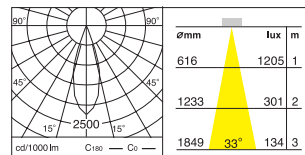

Ref. 01
Beam Angle Ref. 20°

Ref. 02
Beam Angle Ref. 30° ~40°

● LED 8W / 3,000K

● LED 8W / 3,000K

● LED 11W / 3,000K

● LED 11W / 3,000K

DDC-65070.01 LED ARRAY 8W, 11W

ACCESSORY