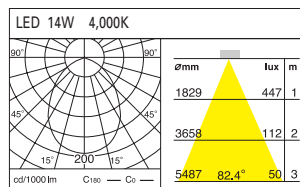

DD-20840.04 LED 14W x 2
DD-20841.04 LED 19W x 2

Weight : 1.7kg
335 x 200 mm (13 1/5 x 7 7/8")