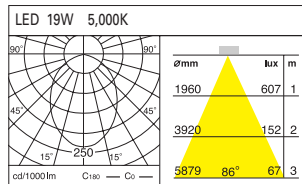

DD-20840.02 LED 14W x 2
DD-20841.02 LED 19W x 2

Weight : 1.7kg
320 x 185mm (12 1/10 x 7 3/10")