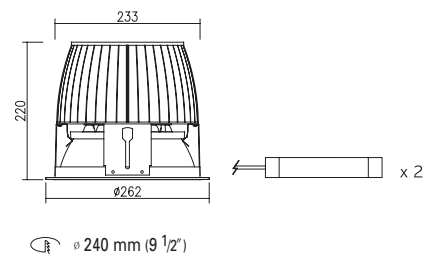

DRAWING

ACCESSORY

Beam angle LENS Type