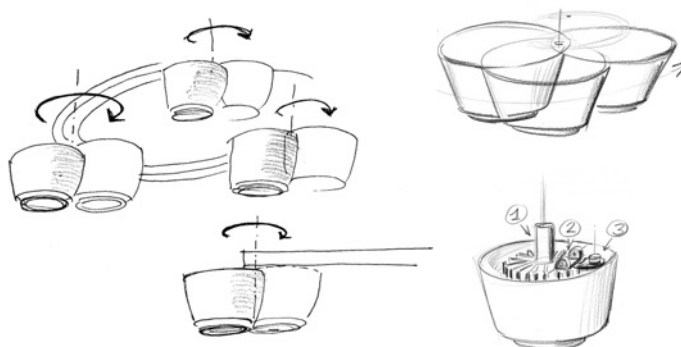

DP-51110 Series

LED PENDANTS

Tondo

The aim of this product was to create a simple luminaire element that can also be used in a modular way.

"Tondo" houses the LED technology in a pleasant and harmonious volume without losing its professional quality.

The single module is equipped with different type of couplings.

The central one is used in the single pendant configuration while the rotating one allows to change luminaire's size and appearance.

As a contemporary chandelier the aggregation of multiple modules creates different and more powerful products.

Bruno Gecchelin