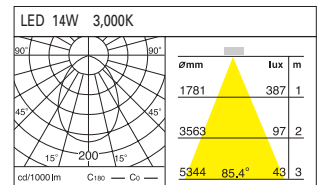

DD-20840.02 LED 14W x 2
DD-20841.02 LED 19W x 2

Weight : 1.7kg
320 x 185mm (12 1/10 x 7 3/10")