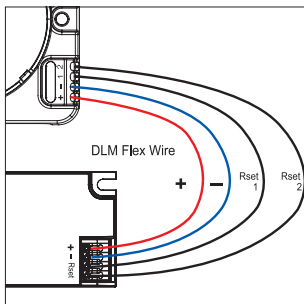

DRIVER ELECTRIC DIAGRAM