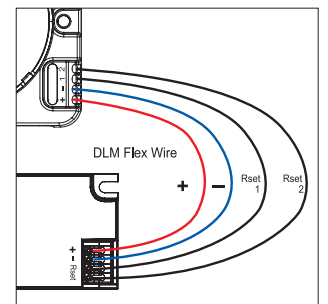

DRIVER ELECTRIC DIAGRAM