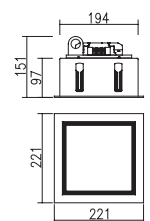

DD-20830.03 LED 14W
DD-20831.03 LED 19W

Weight : 1.3kg
Size / 200 x 200mm (7 7/8 x 7 7/8")

DD-20840.03 LED 14W x 2
DD-20841.03 LED 19W x 2

Weight : 1.7kg
Size / 335 x 200 mm (13 1/5 x 7 7/8")

DD-20830.04 series
Recessed Down Light