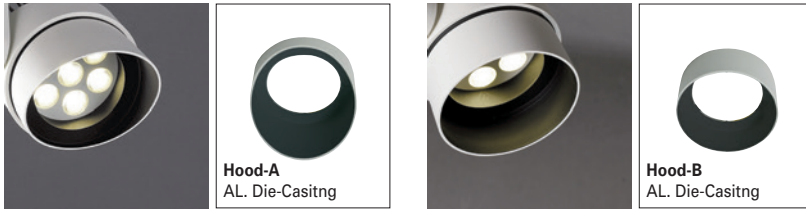

DDC-65010.02 POWER LED