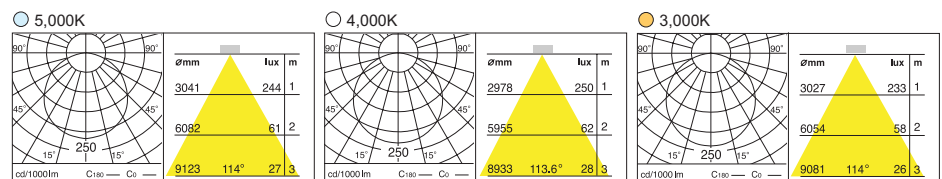

DD-20640

Recessed Down Light / Moistureproof Down Light

This new LED Downlight system is all in one lighting fixture which is combined fitting and heat sink and also consists of very simple and sturdy design.

- Moistureproof available
- Polycarbonate cover

12W 15 LED

LED | IP 44 | 0.4 kg | ☐ White ☒ Black ☐ Gray

TRIM & HOUSING	Aluminium. Electrostatic Powder Coating
HEAT SINK	Aluminium. Electrostatic Powder Coating
COVER	PC

LIGHT	LED
INPUT VOLTAGE	220-240V AC , 50-60Hz (option : 100-240V AC , 50-60Hz)

COLOR TEMPERATURE (K)	INPUT POWER	OUTPUT POWER	MODULE EFFICIENCY (lm/w)	LUMINOUS FLUX (lm)	OUTPUT VOLTAGE (nominal)	COLOR RENDERING INDEX_CRI
5,000K	12W	11W	65 lm/w	707 lm	31V DC	80
4,000K	11W	10W	71 lm/w	725 lm	29V DC	80
3,000K	12W	11W	61 lm/w	677 lm	31V DC	80

OUTPUT CURRENT	350mA DC (constant current)
OPERATING TEMPERATURE RANGE	-20 to +40°C
MAINTENANCE OF LUMEN -L70	40,000 hours at 25°C
DRIVER LIFETIME	50,000 hours

COLOR TEMPERATURE ☒ 5,000K ☐ 4,000K ☐ 3,000K

DRAWING