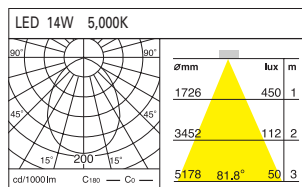

DD-20840.04 LED 14W x 2
DD-20841.04 LED 19W x 2

Weight : 1.7kg
335 x 200 mm (13 1/5 x 7 7/8")