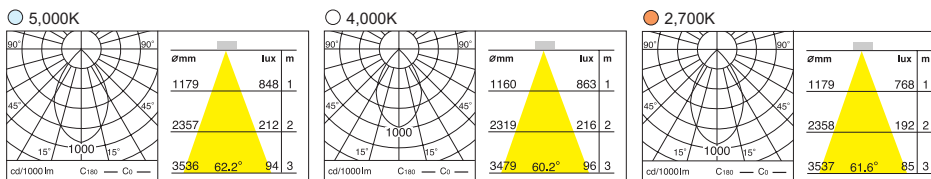

Etching Ref.