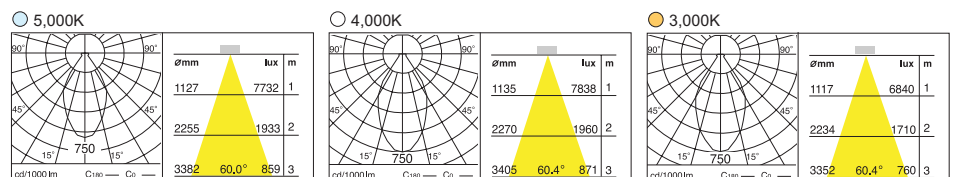

DP-51080.02 Series
Direct Light Pendant

SHADE	PC					
GEAR BOX	AL. Plate, Electro Deposition Coating					
HEAT SINK	AL. Plate, Electro Deposition Coating					
REFLECTOR	AL. Anodized Specular Silver					
WIRE	STEEL					
LIGHT	LED ARRAY					
INPUT VOLTAGE	100-240V AC , 50-60Hz					
COLOR TEMPERATURE (K)	INPUT POWER	OUTPUT POWER	MODULE EFFICIENCY (lm/w)	LUMINOUS FLUX (lm)	OUTPUT VOLTAGE (nominal)	COLOR RENDERING INDEX_CRI
● 5,000K	91W	83W	86 lm/w	7,141 lm	38V DC	70
○ 4,000K	90W	83W	88 lm/w	7,280 lm	37V DC	80
● 3,000K	91W	83W	78 lm/w	6,409 lm	40V DC	80

OUTPUT CURRENT	2,100mA DC (constant current)
OPERATING TEMPERATURE RANGE	-20 to +40 °C
MAINTENANCE OF LUMEN -L70	50,000 hours at 25 °C
DRIVER LIFETIME	50,000 hours
COLOR TEMPERATURE	● 5,000K ○ 4,000K ● 3,000K

DRAWING