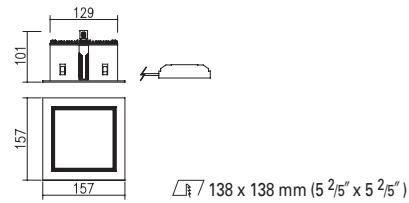

- LED
- 0.6 kg
- ☐ White
- ☐ Black
- ☐ Gray

TRIM	PC, Urethane Coating
HOUSING	Steel
ACCESSORY	Housing Cover _ Square PC Plate
HEAT SINK	AL. Die-Casting

LIGHT	LED
INPUT VOLTAGE	220-240V AC , 50-60Hz (option : 100-240V AC , 50-60Hz)

COLOR TEMPERATURE (K)	INPUT POWER	OUTPUT POWER	MODULE EFFICIENCY (lm/w)	LUMINOUS FLUX (lm)	OUTPUT VOLTAGE (nominal)	COLOR RENDERING INDEX_CRI
5,000K	12W	11W	72 lm/w	777 lm	31V DC	80
4,000K	12W	11W	72 lm/w	775 lm	31V DC	80
3,000K	12W	11W	70 lm/w	757 lm	31V DC	80

OUTPUT CURRENT	350mA DC (constant current)
OPERATING TEMPERATURE RANGE	-20 to +40°C
MAINTENANCE OF LUMEN -L70	40,000 hours at 25°C
DRIVER LIFETIME	50,000 hours

COLOR TEMPERATURE ☐ 5,000K ☐ 4,000K ☒ 3,000K

DRAWING