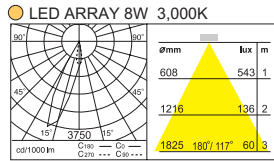

DD-12030.03 LED ARRAY 8W