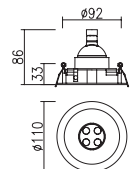

DD-10291 LED MR16 7W

Weight : 0.2kg
 ∅ 93 mm (3 4/5")

DD-10301 LED MR16 7W

Weight : 0.2kg
 ∅ 98 mm (3 4/5")

DD-10311 LED MR16 7W

Weight : 0.2kg
 ∅ 98 mm (3 4/5")

DD-10321 LED MR16 7W

Weight : 0.2kg
 ∅ 98 mm (3 4/5")