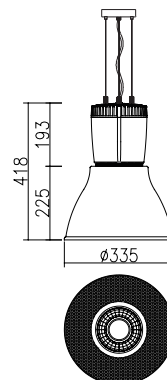

DRAWING

* Caution : Please be aware that it could not be worked properly in condition of ambient temperature over 35degree.