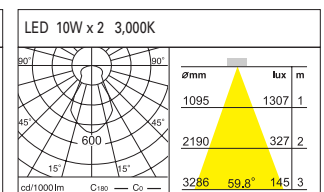

DD-20710.02 LED 10W

Weight : 1.0kg
 180 x 180mm (7 1/10" x 7 1/10")

DD-20720.02 LED 10W x 2

Weight : 2.0kg
 310 x 180mm (12 1/5" x 7 1/10")

PRODUCT PROFILE

This new LED Downlight system is all in one lighting fixture which is combined fitting and heat sink and also consists of very simple and sturdy design.