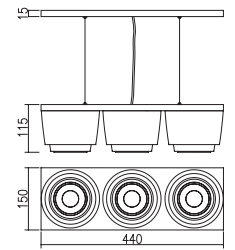

Weight : 0.7 kg