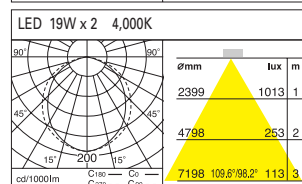

DD-20830.03 LED 14W
DD-20831.03 LED 19W

Weight : 1.3kg
Size / 200 x 200mm (7 7/8 x 7 7/8")

DD-20840.03 LED 14W x 2
DD-20841.03 LED 19W x 2

Weight : 1.7kg
Size / 335 x 200 mm (13 1/5 x 7 7/8")

DD-20830.04 series
Recessed Down Light