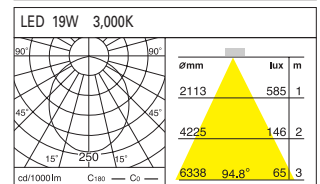

DD-20830.03 LED 14W
DD-20831.03 LED 19W

Weight : 1.3kg
Size / 200 x 200mm (7 7/8 x 7 7/8")

DD-20840.03 LED 14W x 2
DD-20841.03 LED 19W x 2

Weight : 1.7kg
Size / 335 x 200 mm (13 1/5 x 7 7/8")

DD-20830.04 series
Recessed Down Light