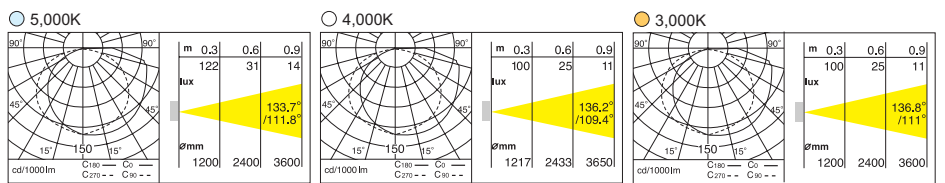

Ø 65mm (2 3/5")

DD-38190 LED