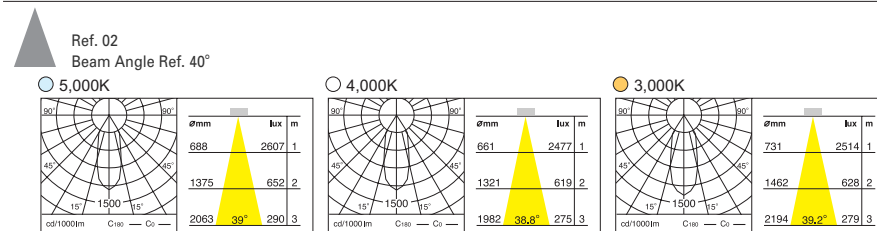

DDC-63732
Track Accent Light
BLACK TIE

LED HOUSING	AL. Die-Casting, Electrostatic Powder Coating Adjustable Angle (Tilt $\angle$ 180°)
HEAT SINK	AL. Die-Casting, Electrostatic Powder Coating (Black only)
MOUNTING RING	AL. Die-Casting, Electrostatic Powder Coating (Black only)
GEAR BOX	AL. Die-Casting, Electrostatic Powder Coating
REFLECTOR	AL. Anodized Specular Silver
INSTALLATION	On 3 circuit track (PC)

LIGHT	LED ARRAY
INPUT VOLTAGE	220-240V AC , 50-60Hz (option : 100-240V AC , 50-60Hz)

COLOR TEMPERATURE (K)	INPUT POWER	OUTPUT POWER	MODULE EFFICIENCY (lm/w)	LUMINOUS FLUX (lm)	OUTPUT VOLTAGE (nominal)	COLOR RENDERING INDEX_CRI
5,000K	21W	16W	101 lm/w	1,611 lm	32V DC	70
4,000K	21W	16W	95 lm/w	1,511 lm	32V DC	80
3,000K	21W	16W	93 lm/w	1,441 lm	31V DC	80

OUTPUT CURRENT	500mA DC (constant current)
OPERATING TEMPERATURE RANGE	-20 to +40°C
DRIVER	Integrated
MAINTENANCE OF LUMEN -L70	50,000 hours at 25°C
DRIVER LIFETIME	50,000 hours
COLOR TEMPERATURE	5,000K 4,000K 3,000K