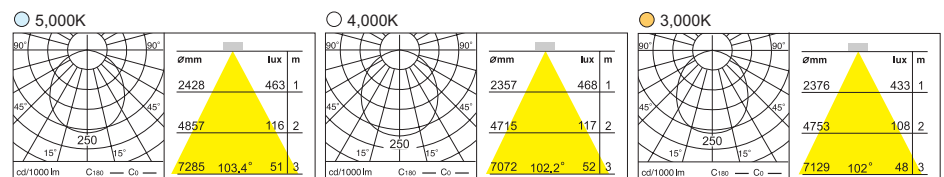

- LED
- 1.0 kg
- ☐ White
- ☐ Black
- ☐ Gray

TRIM	PC, Urethane Coating
HOUSING	Steel
ACCESSORY	Housing Cover _ Square PC Plate
HEAT SINK	AL. Die-Casting

LIGHT	LED
INPUT VOLTAGE	220-240V AC , 50-60Hz (option : 100-240V AC , 50-60Hz)

COLOR TEMPERATURE (K)	INPUT POWER	OUTPUT POWER	MODULE EFFICIENCY (lm/w)	LUMINOUS FLUX (lm)	OUTPUT VOLTAGE (nominal)	COLOR RENDERING INDEX_CRI
5,000K	17W	14W	85 lm/w	1,192 lm	20V DC	80
4,000K	16W	14W	84 lm/w	1,173 lm	20V DC	80
3,000K	17W	14W	76 lm/w	1,088 lm	21V DC	80

OUTPUT CURRENT	700mA DC (constant current)
OPERATING TEMPERATURE RANGE	-20 to +40 °C
MAINTENANCE OF LUMEN -L70	40,000 hours at 25 °C
DRIVER LIFETIME	50,000 hours

COLOR TEMPERATURE ☐ 5,000K ☐ 4,000K ☒ 3,000K

DRAWING