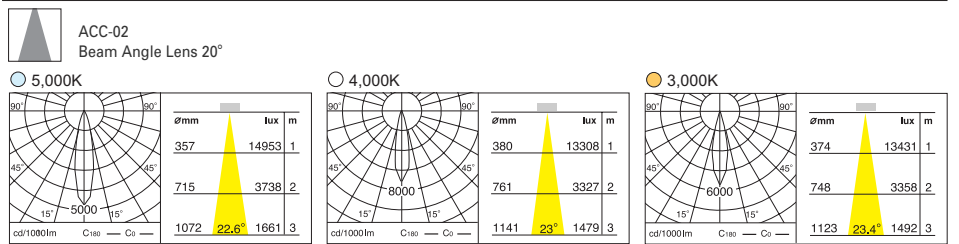

Option

DALI Dimmable Driver

- DALI 디밍드라이버 가능
- DRIVER ELECTRIC DIAGRAM (LED DALI Dimmable Driver : 50W)