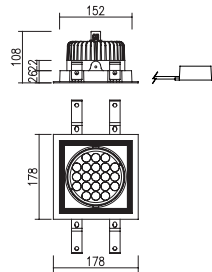

DD-37200.01 LED 30W x 1

DD-37210.01 LED 30W x 1

DD-37220.01 LED 30W x 2

Weight : 0.9 kg

∅ 165mm (6 1/2")

Weight : 0.9 kg

165 x 165mm (6 1/2" x 6 1/2")

Weight : 1.5kg