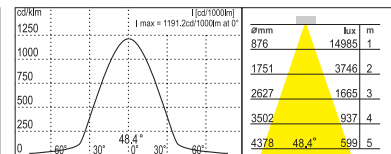

Hood
- Steel
- Light Gray, Black, Dark Gray

DF-79860 HPML 30W x3 6,500K

HPML 30W x3 3,000K

DF-79861 HPML 30W x2 + 60W 6,500K

HPML 30W x2 + 60W 3,000K

DF-79862 HPML 30W + 60W x2 6,500K

HPML 30W + 60W x2 3,000K