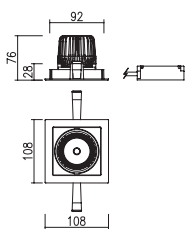

Weight : 0.4kg

100 x 100mm (3 9/10" x 3 9/10")