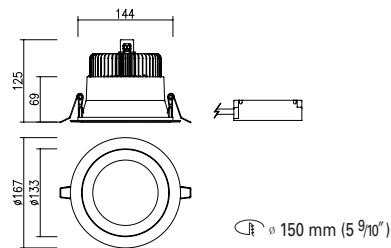

- LED
- 0.5 kg
- ☐ White
- ☐ Black
- ☐ Gray

TRIM	PC, Urethane Coating
HEAT SINK	AL. Die-Casting, Electrostatic Powder Coating
COVER	PC

LIGHT	LED
INPUT VOLTAGE	220-240V AC , 50-60Hz (option : 100-240V AC , 50-60Hz)

COLOR TEMPERATURE (K)	INPUT POWER	OUTPUT POWER	MODULE EFFICIENCY (lm/w)	LUMINOUS FLUX (lm)	OUTPUT VOLTAGE (nominal)	COLOR RENDERING INDEX_CRI
5,000K	18W	15W	60 lm/w	901 lm	43V DC	80
4,000K	17W	14W	65 lm/w	915 lm	40V DC	80
3,000K	18W	15W	56 lm/w	858 lm	44V DC	80

OUTPUT CURRENT	350mA DC (constant current)
OPERATING TEMPERATURE RANGE	-20 to +40 °C
MAINTENANCE OF LUMEN -L70	40,000 hours at 25 °C
DRIVER LIFETIME	50,000 hours

COLOR TEMPERATURE   ☐ 5,000K   ☐ 4,000K   ☒ 3,000K

DRAWING