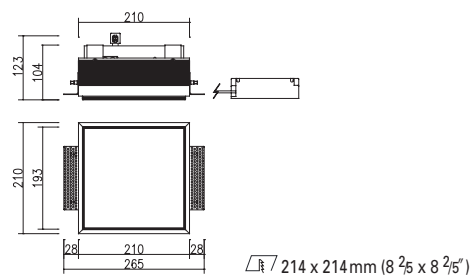

DD-20870
Recessed Trimless Down Light

19W 88 LED

- LED
- 0.5 kg
- ☐ White
- ☐ Black
- ☐ Gray

TRIMLESS KIT	Aluminium, Electrostatic Powder Coating & Steel
HOUSING	Steel
ACCESSORY	Housing Cover _ Square PC Plate

LIGHT	LED
INPUT VOLTAGE	220-240V AC , 50-60Hz (option : 100-240V AC , 50-60Hz)

COLOR TEMPERATURE (K)	INPUT POWER	OUTPUT POWER	MODULE EFFICIENCY (lm/w)	LUMINOUS FLUX (lm)	OUTPUT VOLTAGE (nominal)	COLOR RENDERING INDEX_CRI
☐ 5,000K	19W	16W	77 lm/w	1,251 lm	23V DC	80
☐ 4,000K	19W	16W	78 lm/w	1,224 lm	23V DC	80
☒ 3,000K	19W	16W	76 lm/w	1,213 lm	23V DC	80

OUTPUT CURRENT	700mA DC (constant current)
OPERATING TEMPERATURE RANGE	-20 to +40 °C
MAINTENANCE OF LUMEN -L70	40,000 hours at 25 °C
DRIVER LIFETIME	50,000 hours

COLOR TEMPERATURE ☒ 5,000K ☐ 4,000K ☐ 3,000K

DRAWING