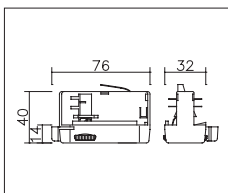

DR-301 1m
DR-302 2m
DR-303 3m

DR-305
Feed-in Cap / White, Black

DR-306
End Cap / White, Black

DR-307
Straight Connector / White, Black

DR-308
L Connector / White, Black

DR-310
T Connector / White, Black

DR-311
X Connector / White, Black