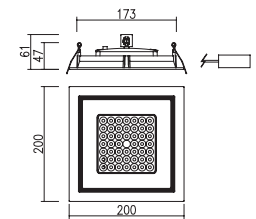

Weight : 1.0kg
180 x 180mm (7 1/10" x 7 1/10")

Weight : 2.0kg
310 x 180mm (12 1/5" x 7 1/10")