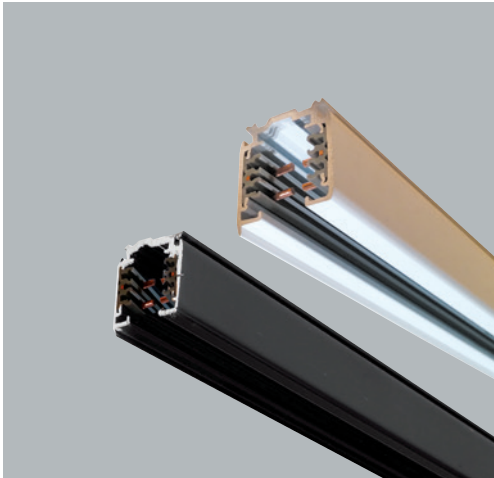

DR-401, 402, 403
DALI Track System

Track	Aluminum, Electrostatic Powder Coating (White, Black)
Spec	Three Circuit 6 Copper conductors (12A) Standard Length : 1m, 2m, 3m
DR-401	1m
DR-402	2m
DR-403	3m