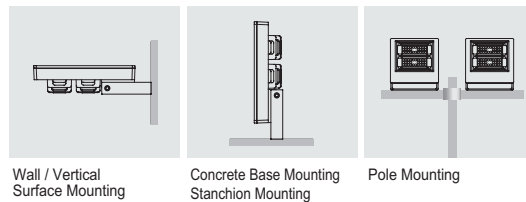

Anchor Base

Drawing

Examples

Adjustment Possibilities

Accessories

Hood
- Steel
- Light Gray, Black, Dark Gray

DF-79840 HPML 30W x2 6,500K

HPML 30W x2 3,000K