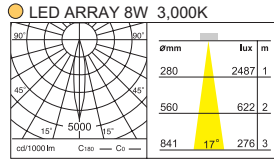

DD-12030.02 LED ARRAY 8W
DD-12031.02 X-ENGINE 15W