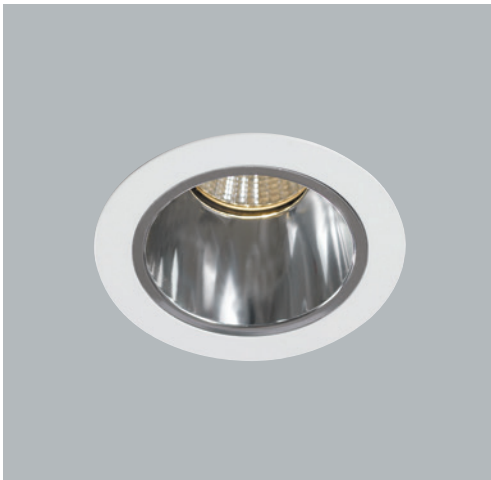

TRIM	AL. Die-Casting, Electrostatic Powder Coating
REFLECTOR	INNER : PC (Vacuum Coating), OUTER : AL. Anodized Specular Silver
LED HOUSING	AL. Die-Casting, Electrostatic Powder Coating
HEAT SINK	AL. Die-Casting, Electro Deposition Coating

LIGHT	LED ARRAY or X-ENGINE
INPUT VOLTAGE	220-240V AC , 50-60Hz (option : 100-240V AC , 50-60Hz)

COLOR TEMPERATURE (K)	INPUT POWER	OUTPUT POWER	MODULE EFFICIENCY (lm/w)	LUMINOUS FLUX (lm)	OUTPUT VOLTAGE (nominal)	COLOR RENDERING INDEX_CRI
3,000K	8W	6W	53 lm/w	328 lm	18V DC	80

OUTPUT CURRENT	350mA DC (constant current)
OPERATING TEMPERATURE RANGE	-20 to +40 °C
MAINTENANCE OF LUMEN -L70	50,000 hours at 25 °C
DRIVER LIFETIME	50,000 hours
COLOR TEMPERATURE	3,000K 2,700K