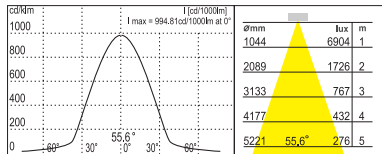

Anchor Base

Drawing

Examples

Adjustment Possibilities

Accessories

Hood
- Steel
- Light Gray, Black, Dark Gray

DF-79840 HPML 30W x2 6,500K

HPML 30W x2 3,000K