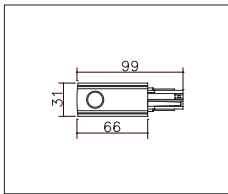

DR-305
Feed-in Cap / White, Black