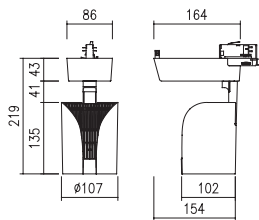

DDC-65090
Track Accent Light
Vanity

LED HOUSING	PC, Urethane Coating Adjustable Angle (Tilt $\angle$ 180°)
HEAT SINK	AL. Die-Casting, Electrostatic Powder Coating (Black only)
MOUNTING RING	PC, Urethane Coating
GEAR BOX	AL. Die-Casting, Electrostatic Powder Coating
REFLECTOR	AL. Anodized Specular Silver
INSTALLATION	On 3 circuit track (PC)

LIGHT	LED ARRAY
INPUT VOLTAGE	220-240V AC , 50-60Hz (option : 100-240V AC , 50-60Hz)

COLOR TEMPERATURE (K)	INPUT POWER	OUTPUT POWER	MODULE EFFICIENCY (lm/w)	LUMINOUS FLUX (lm)	OUTPUT VOLTAGE (nominal)	COLOR RENDERING INDEX_CRI
5,000K	21W	16W	101 lm/w	1,611 lm	32V DC	70
4,000K	21W	16W	95 lm/w	1,511 lm	32V DC	80
3,000K	21W	16W	93 lm/w	1,441 lm	31V DC	80

OUTPUT CURRENT	500mA DC (constant current)
OPERATING TEMPERATURE RANGE	-20 to +40 °C
DRIVER	Integrated
MAINTENANCE OF LUMEN -L70	50,000 hours at 25 °C
DRIVER LIFETIME	50,000 hours
COLOR TEMPERATURE	5,000K 4,000K 3,000K