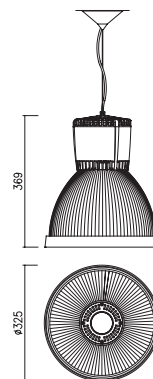

DRAWING

* Caution : Please be aware that it could not be worked properly in condition of ambient temperature over 35degree.