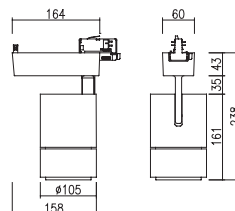

PHILIPS OSRAM

LED HOUSING	AL. Die-Casting, Electrostatic Powder Coating Adjustable Angle (Tilt $\angle 90^\circ$)
GEAR BOX	AL. Die-Casting, Electrostatic Powder Coating
COVER	AL. Die-Casting, Electrostatic Powder Coating
REFLECTOR & LENS	Aluminium & PC
INSTALLATION	On 3 circuit track (PC)

LIGHT	Fortimo SLM, Preva Core
INPUT VOLTAGE	220-240V AC , 50-60Hz

ORDER NO.	MODULE LUMINOUS FLUX (lm)	COLOR TEMPERATURE (K)	INPUT POWER (W)	MODULE POWER (W)	MODULE EFFICIENCY (lm/W)	LUMINOUS FLUX (lm)	COLOR RENDERING INDEX_CRI
DDC-65140	2000	○ 4,000K	22W	18W	113 lm/W	1,994 lm	80
DDC-65140	2000	● 3,000K	22W	18W	98 lm/W	1,745 lm	80
DDC-65140	2000	● 3,000K	23W	18W	90 lm/W	1,622 lm	>90
DDC-65141	3000	○ 4,000K	30W	24W	106 lm/W	2,577 lm	80
DDC-65141	3000	● 3,000K	29W	24W	106 lm/W	2,570 lm	80
DDC-65141	3000	● 3,000K	30W	25W	94 lm/W	2,329 lm	>90
DDC-65142	4500	○ 4,000K	51W	42W	100 lm/W	4,283 lm	80

OPERATING TEMPERATURE RANGE	-20 to +35 °C
MAINTENANCE OF LUMEN -L70	50,000 hours at 25 °C
DRIVER LIFETIME	50,000 hours

DRAWING