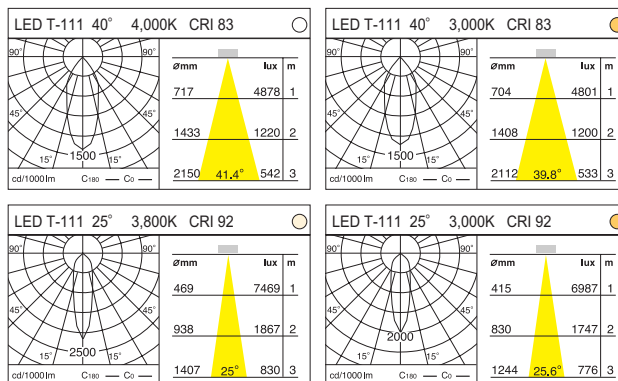

TRIM	AL. Die-Casting, Electrostatic Powder Coating
ADJUSTABLE RING	AL. Die-Casting, Electrostatic Powder Coating Adjustable Angle (Tilt $\angle 25^\circ$)
ROTATE RING	PC, Urethane Coating. Adjustable Angle (Rotate $\angle 350^\circ$)
MOUNTING RING	AL. Die-Casting, Electrostatic Powder Coating

LIGHT	LED-T111, Coin AR111
INPUT VOLTAGE	220-240V AC , 50-60Hz (option : 110-130V AC , 50-60Hz)

COLOR TEMPERATURE (K)	INPUT POWER	BEAM ANGLE (°)	LUMINOUS FLUX (lm)	OUTPUT VOLTAGE (nominal)	COLOR RENDERING INDEX_CRI
○ 4,000K	47W	25°, 40°	3,402 lm	34V DC	83
● 3,000K	47W	25°, 40°	3,226 lm	34V DC	83
○ 3,800K	47W	25°	3,107 lm	34V DC	92
● 3,000K	47W	25°	2,951 lm	34V DC	92

LIFETIME	35,000 hours
COLOR TEMPERATURE	○ 4,000K (CRI 83) ● 3,800K (CRI 92) ● 3,000K (CRI 83,92)