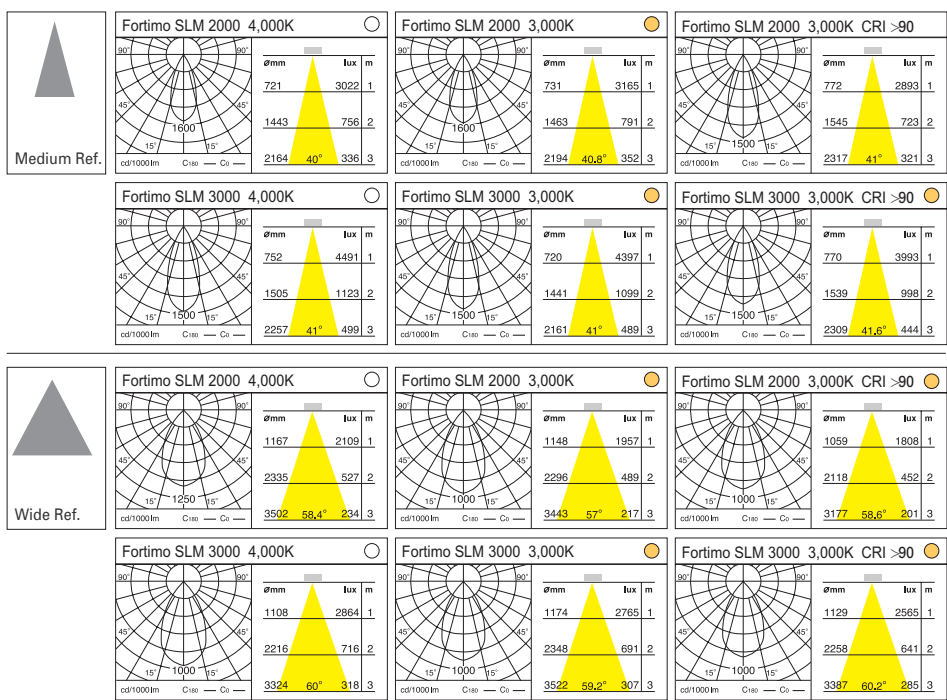

OPERATING TEMPERATURE RANGE -20 to +35 °C
MAINTENANCE OF LUMEN -L70 50,000 hours at 25 °C
DRIVER LIFETIME 50,000 hours
COLOR TEMPERATURE 4,000K / 3,000K