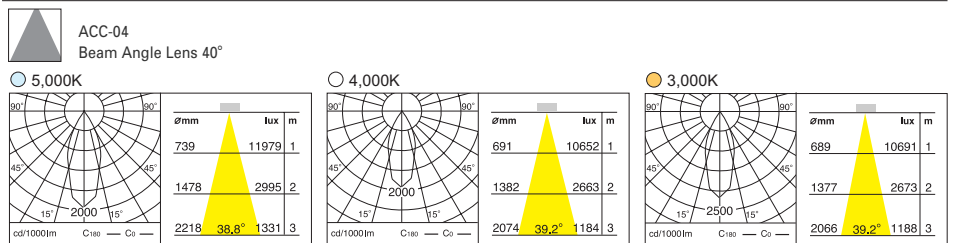

Option

DALI Dimmable Driver

- DALI 디밍드라이버 가능
- DRIVER ELECTRIC DIAGRAM (LED DALI Dimmable Driver : 50W)