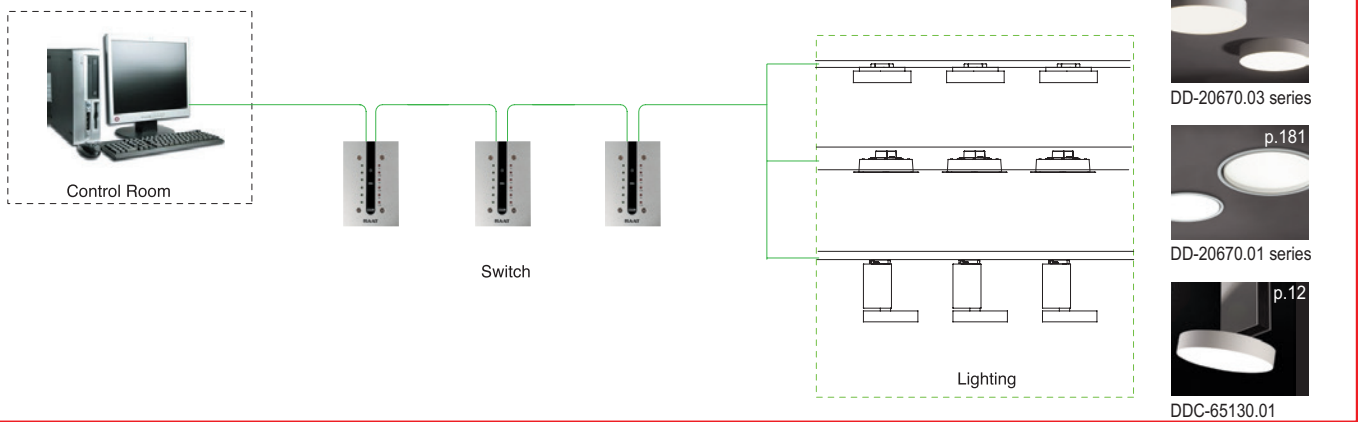

RAAT Control System

LED lighting fixtures of Tunable color temperature and Dimming controlled by Protocol

1. Controlled by protocol (Modbus, RS 485)
2. Each of Abaco lighting has a communication controller which has 16 addresses.
3. Max 1024 addresses (16 addresses x 64 CT Gate)
4. Range of Tunable Color temperature : OFF, 5.5K, 5K, 4K, 3.5K, 3K, 2.7K
  Range of Dimming : 20~100%
5. Connected with PC by "USB to 485 Converter"
6. Using open protocol : High compatibility with PLC or general controller
7. No need control devices
8. One switch operates MAX 30pcs Abaco lighting

색온도조정 및 밝기(디밍)를 통신에 의해 선택 및 제어하는 등기구 시스템

1. 프로토콜 방식 (modbus , RS485)에 의해 조명기구를 제어할 수 있다.
2. 조명기구내에 통신컨트롤러를 이용하여 16개의 주소를 갖는다.
3. 각 조명기구는 6가지의 색온도 조정 (OFF, 5.5k , 5K, 4k , 3.5k , 3k , 2.7k) 과 20~100% 의 디밍범위를 조절할 수 있다.
4. 16개의 채널을 64개의 ct_gate 와 연결하여 최대 1024개의 주소번지로 확장하여 사용할 수 있다.
5. PC 와 연결시 별도의 통신 장비가 필요없이 일반적인 USB TO 485 CONVERTER를 사용하여 직접 제어 한다.
6. PLC사용 업체나 일반제어 업체와의 오픈 프로토콜을 사용하므로 호환성이 좋다.
7. 조명제어 설계시 제어 장비를 설치하지 않아도 되며, 이로 인해 경제적 비용을 절약할 수 있는 장점이 있다.
8. LED 모듈 + 2CH 출력 컨버터(안정기)+통신 및 점점입력 컨트롤러를 결합하여 DC 전압과 전류의 양을 분배하여 LED 제품에 기능을 향상하였다.
9. 별도의 통신컨트롤러를 사용하므로 타사 및 타 프로토콜을 탑재할 수 있고, 별도의 컨트롤러 없이 일반 드라이버로 사용할 수 있다.