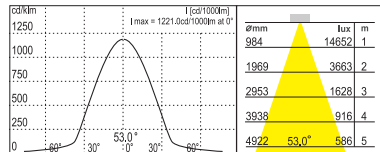

c180—c0

DF-79841 HPML 30W + 60W 6,500K

HPML 30W + 60W 3,000K

c180—c0

DF-79842 HPML 60W x2 6,500K

HPML 60W x2 4,000K

HPML 60W x2 3,000K

c180—c0