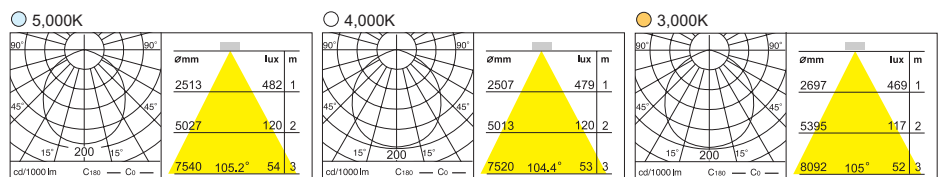

DD-20870
Recessed Trimless Down Light

19W 88 LED

- LED
- 0.5 kg
- ☐ White
- ☐ Black
- ☐ Gray

TRIMLESS KIT	Aluminium, Electrostatic Powder Coating & Steel
HOUSING	Steel
ACCESSORY	Housing Cover _ Square PC Plate

LIGHT	LED
INPUT VOLTAGE	220-240V AC , 50-60Hz (option : 100-240V AC , 50-60Hz)

COLOR TEMPERATURE (K)	INPUT POWER	OUTPUT POWER	MODULE EFFICIENCY (lm/w)	LUMINOUS FLUX (lm)	OUTPUT VOLTAGE (nominal)	COLOR RENDERING INDEX_CRI
☐ 5,000K	19W	16W	77 lm/w	1,251 lm	23V DC	80
☐ 4,000K	19W	16W	78 lm/w	1,224 lm	23V DC	80
☒ 3,000K	19W	16W	76 lm/w	1,213 lm	23V DC	80

OUTPUT CURRENT	700mA DC (constant current)
OPERATING TEMPERATURE RANGE	-20 to +40 °C
MAINTENANCE OF LUMEN -L70	40,000 hours at 25 °C
DRIVER LIFETIME	50,000 hours

COLOR TEMPERATURE ☒ 5,000K ☐ 4,000K ☐ 3,000K

DRAWING