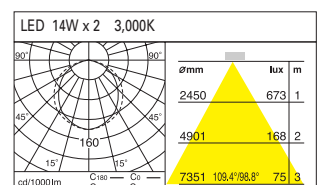

DD-20830.03 LED 14W
DD-20831.03 LED 19W

Weight : 1.3kg
Size / 200 x 200mm (7 7/8 x 7 7/8")

DD-20840.03 LED 14W x 2
DD-20841.03 LED 19W x 2

Weight : 1.7kg
Size / 335 x 200 mm (13 1/5 x 7 7/8")

DD-20830.04 series
Recessed Down Light