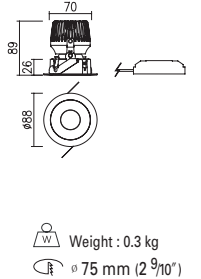

DD-12030.05 LED ARRAY 8W