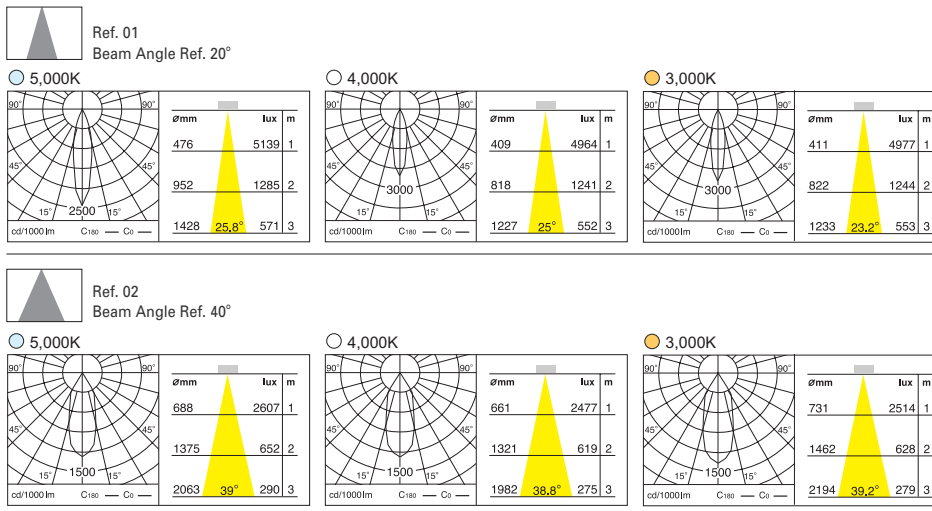

DD-37000.02 series
Recessed Down Light / Accent Light

TRIM	AL. Die-Casting, Electrostatic Powder Coating
ADJUSTABLE RING	AL. Die-Casting, Electrostatic Powder Coating Adjustable Angle (Tilt $\angle 25^\circ$)
REFLECTOR	AL. Anodized Specular Silver Square
MOUNTING RING	AL. Die-Casting, Electrostatic Powder Coating
HEAT SINK	AL. Extrude, Electro Deposition Coating

LIGHT	LED ARRAY
INPUT VOLTAGE	220-240V AC , 50-60Hz (option : 100-240V AC , 50-60Hz)

COLOR TEMPERATURE (K)	INPUT POWER	OUTPUT POWER	MODULE EFFICIENCY (lm/w)	LUMINOUS FLUX (lm)	OUTPUT VOLTAGE (nominal)	COLOR RENDERING INDEX_CRI
5,000K	21W	16W	95 lm/w	1,510 lm	32V DC	70
4,000K	21W	16W	95 lm/w	1,511 lm	32V DC	80
3,000K	21W	16W	93 lm/w	1,441 lm	31V DC	80

OUTPUT CURRENT	500mA DC (constant current)
OPERATING TEMPERATURE RANGE	-20 to +40 °C
MAINTENANCE OF LUMEN -L70	50,000 hours at 25 °C
DRIVER LIFETIME	50,000 hours
COLOR TEMPERATURE	5,000K 4,000K 3,000K