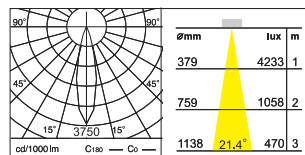

Ref. 01
Beam Angle Ref. 20°

Ref. 02
Beam Angle Ref. 40°

● LED 8W / 3,000K

● LED 8W / 3,000K

● LED 11W / 3,000K

● LED 11W / 3,000K

DD-37100.07 LED ARRAY 11W, 8W

DD-37110.07 LED ARRAY 11W, 8W