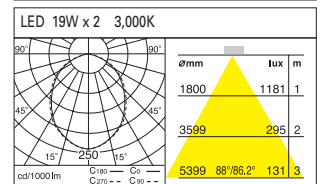

DD-20830.02 LED 14W
DD-20831.02 LED 19W

Weight : 1.1kg
185 x 185mm (7 3/10 x 7 3/10")

DD-20840.02 LED 14W x 2
DD-20841.02 LED 19W x 2

Weight : 1.7kg
320 x 185mm (12 1/10 x 7 3/10")

DD-20830.03 series
Recessed Down Light