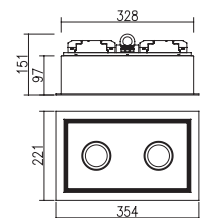

DD-20830.04 LED 14W
DD-20831.04 LED 19W

Weight : 1.3kg
200 x 200mm (7 7/8 x 7 7/8")

DD-20840.04 LED 14W x 2
DD-20841.04 LED 19W x 2

Weight : 1.7kg
335 x 200 mm (13 1/5 x 7 7/8")