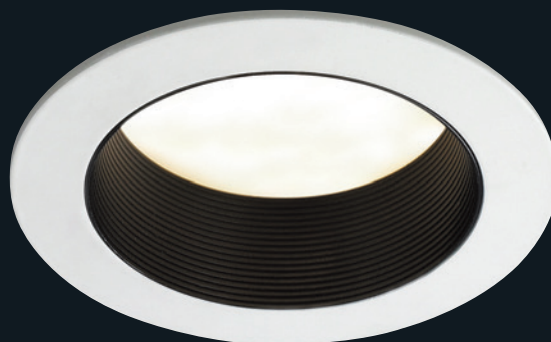

PRODUCT PROFILE

Designed to reduce glare using translucent acrylic and effect smooth and homogenous lighting performance. Maximize of heat conduction and compact structure of fitting. Simple structure cause easy assembling and maintenance. There are three types of color temperature 3000K, 4000K, and 5000K. Based on customers requirement, it can be used various lighting applications for different atmosphere of commercial area.