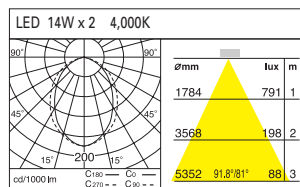

DD-20830.04 LED 14W
DD-20831.04 LED 19W

Weight : 1.3kg
200 x 200mm (7 7/8 x 7 7/8")

DD-20840.04 LED 14W x 2
DD-20841.04 LED 19W x 2

Weight : 1.7kg
335 x 200 mm (13 1/5 x 7 7/8")

DD-20910.02 Series

LED DOWN LIGHTS