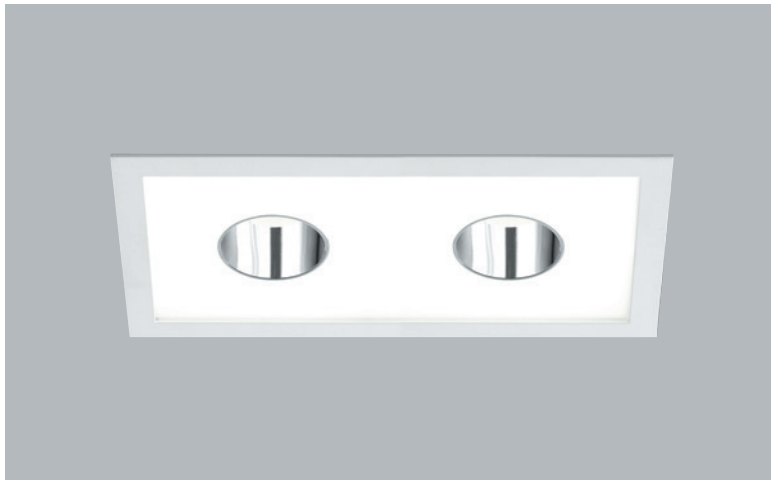

DD-20830.01 LED 14W
 DD-20831.01 LED 19W

Weight : 1.1kg
 185 x 185mm (7 3/10 x 7 3/10")

DD-20840.01 LED 14W x 2
 DD-20841.01 LED 19W x 2

Weight : 1.7kg
 320 x 185mm (12 1/10 x 7 3/10")

DD-20830.02 series
Recessed Down Light