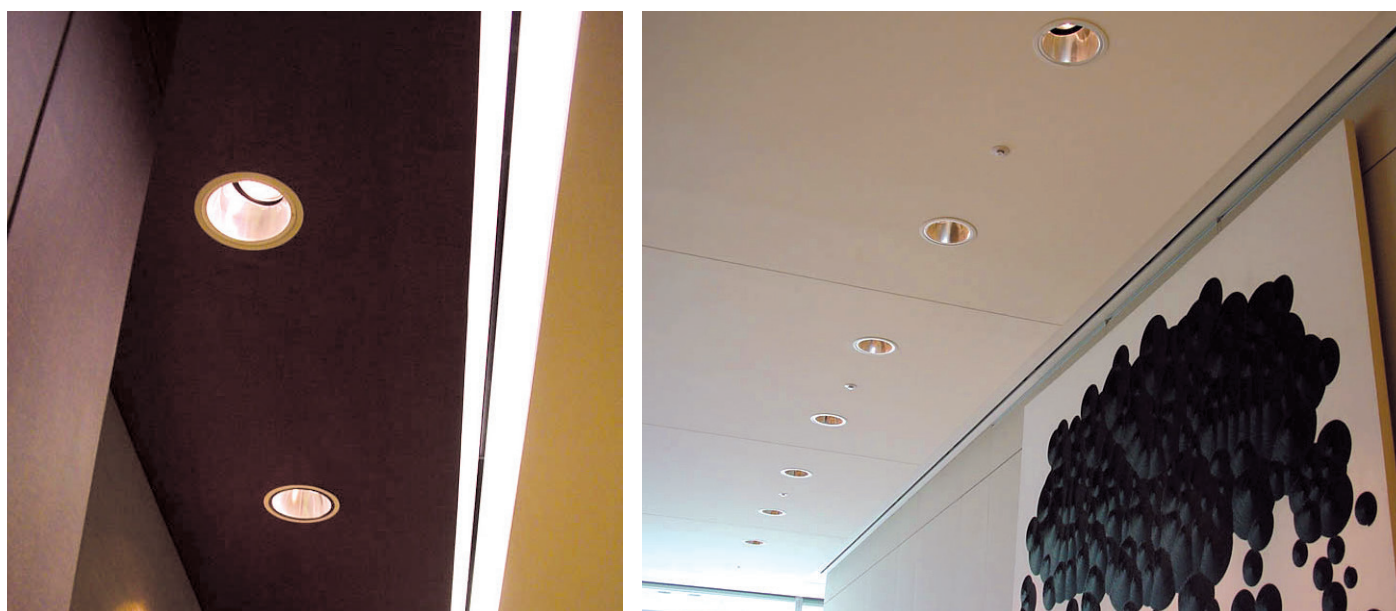

DD-26500 series
Recessed Down Light / Wall Washer Down Light

TRIM	AL. Die-Casting, Electrostatic Powder Coating
ADJUSTABLE RING	AL. Die-Casting, Electrostatic Powder Coating Adjustable Angle (Tilt $\angle 30^\circ$)
MOUNTING RING	AL. Die-Casting, Electrostatic Powder Coating
HEAT SINK	AL. Extrude, Electro Deposition Coating
REFLECTOR	AL. Anodized Specular Silver