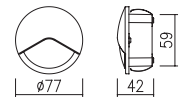

DD-38170 SERIES
Wall & Ceiling Light

HOUSING COVER	AL. Die-Casting, Electrostatic Powder Coating Housing Cover _ PC
LIGHT	LED
INPUT VOLTAGE	200-240V AC , 50-60Hz
INPUT POWER	2W (nominal)
OUTPUT POWER	1W (nominal)
LUMINOUS FLUX (lm)	31 lm (5,000K) / 30 lm (4,000K) / 31 lm (3,000K)
OUTPUT VOLTAGE	3V DC (nominal)
OUTPUT CURRENT	350mA DC (constant current)
COLOR RENDERING INDEX _CRI	78 (5,000K) / 80 (4,000K) / 80 (3,000K)
OPERATING TEMPERATURE RANGE	-20 to +40 °C
MAINTENANCE OF LUMEN -L70	25,000 hours at 25 °C
DRIVER LIFETIME	25,000 hours
COLOR TEMPERATURE	● 5,000K ○ 4,000K ● 3,000K

Ø 65mm (2 3/5")

Ø 65mm (2 3/5")