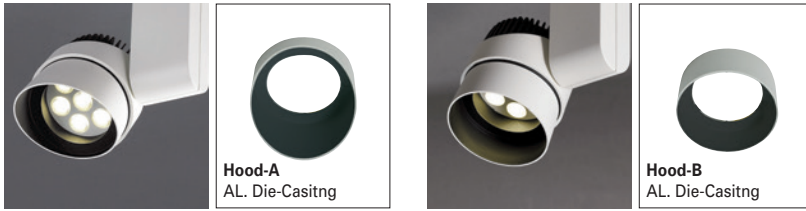

ACCESSORY

Beam angle LENS Type

DDC-65010.01 POWER LED

DDC-65010.02
Track Accent Light

LED HOUSING	AL. Die-Casting, Electrostatic Powder Coating Adjustable Angle (Tilt $\angle 180^\circ$)
HEAT SINK	AL. Extrude, Electrostatic Powder Coating (Black only)
MOUNTING RING	AL. Die-Casting, Electrostatic Powder Coating (Black only)
GEAR BOX	AL. Die-Casting, Electrostatic Powder Coating
ACCESSORY	Beam angle LENS Type
INSTALLATION	On 3 circuit track (PC)
BEAM ANGLE	15°, 20°, 30°, 40°