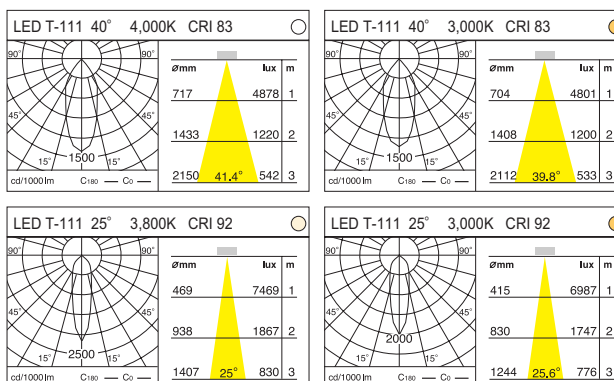

Abaco

LED HOUSING	AL. Extrude, Electrostatic Powder Coating Adjustable Angle (Tilt $\angle 90^\circ$)
MOUNTING RING	AL. Die-Casting, Electrostatic Powder Coating
GEAR BOX	AL. Die-Casting, Electrostatic Powder Coating
INSTALLATION	On 3 circuit track (PC)

LIGHT	LED-T111, Coin-AR111
INPUT VOLTAGE	220-240V AC , 50-60Hz (option : 110-130V AC , 50-60Hz)

COLOR TEMPERATURE (K)	INPUT POWER	BEAM ANGLE ($^\circ$)	LUMINOUS FLUX (lm)	OUTPUT VOLTAGE (nominal)	COLOR RENDERING INDEX_CRI
○ 4,000K	47W	25°, 40°	3,402 lm	34V DC	83
● 3,000K	47W	25°, 40°	3,226 lm	34V DC	83
○ 3,800K	47W	25°	3,107 lm	34V DC	92
● 3,000K	47W	25°	2,951 lm	34V DC	92

LIFETIME	35,000 hours
COLOR TEMPERATURE	○ 4,000K (CRI 83) ○ 3,800K (CRI 92) ● 3,000K (CRI 83,92)