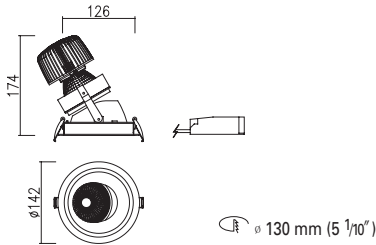

DD-26500 series
Recessed Down Light / Wall Washer Down Light

TRIM	AL. Die-Casting, Electrostatic Powder Coating
ADJUSTABLE RING	AL. Die-Casting, Electrostatic Powder Coating Adjustable Angle (Tilt $\angle 30^\circ$)
MOUNTING RING	AL. Die-Casting, Electrostatic Powder Coating
HEAT SINK	AL. Extrude, Electro Deposition Coating
REFLECTOR	AL. Anodized Specular Silver

PHILIPS OSRAM