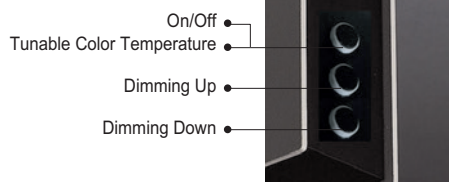

DDC-65131.01
Tunable Color Temperature

INPUT POWER	32W
INPUT VOLTAGE	100-240V AC , 50-60Hz
OUTPUT CURRENT	150mA DC
COLOR TEMPERATURE	2,700K~5,700K
DRIVER	Dimmable Driver

OPTION A Group Control 그룹제어 가능 -DALI Track	OPTION B Individual Control 개별제어 가능 -Basic Track -DALI Track