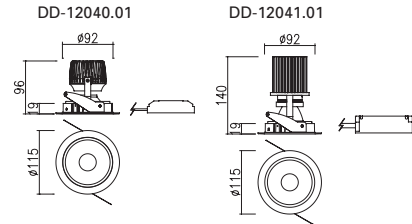

DD-12040.02 LED ARRAY 8W
DD-12041.02 X-ENGINE 15W