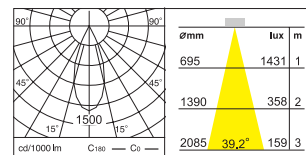

Ref. 01
Beam Angle Ref. 20°

Ref. 02
Beam Angle Ref. 30° ~40°

● LED 8W / 3,000K

● LED 8W / 3,000K

● LED 11W / 3,000K

● LED 11W / 3,000K

Base plate version
available on request

DDC-63822
Track Accent Light