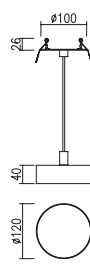

DP-51160.03 LED 13W x 2