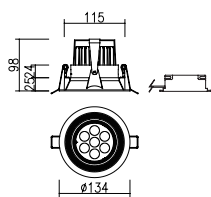

ACCESSORY

Option-B (Beam angle LENS Type)

DD-37000.04 LED 18W x 1

DD-37010.04 LED 18W x 1

DD-37020.04 LED 18W x 2

∅ 120mm (4 7/16")

Weight : 0.7 kg

120 x 120mm (4 7/16" x 4 7/16")