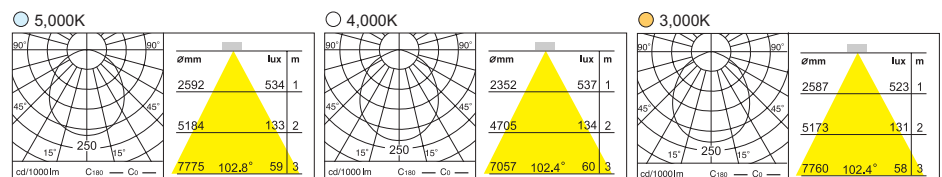

- LED
- 0.5 kg
- ☐ White
- ☐ Black
- ☐ Gray

TRIM	PC, Urethane Coating
LED HOUSING	Steel
HEAT SINK	AL. Die-Casting, Electrostatic Powder Coating
COVER	PC

LIGHT	LED
INPUT VOLTAGE	220-240V AC , 50-60Hz (option : 100-240V AC , 50-60Hz)

COLOR TEMPERATURE (K)	INPUT POWER	OUTPUT POWER	MODULE EFFICIENCY (lm/w)	LUMINOUS FLUX (lm)	OUTPUT VOLTAGE (nominal)	COLOR RENDERING INDEX_CRI
5,000K	17W	14W	95 lm/w	1,342 lm	41V DC	80
4,000K	17W	14W	98 lm/w	1,348 lm	40V DC	80
3,000K	17W	14W	95 lm/w	1,315 lm	40V DC	80

OUTPUT CURRENT	350mA DC (constant current)
OPERATING TEMPERATURE RANGE	-20 to +40°C
MAINTENANCE OF LUMEN -L70	40,000 hours at 25°C
DRIVER LIFETIME	50,000 hours

COLOR TEMPERATURE ☒ 5,000K ☐ 4,000K ☐ 3,000K

DRAWING