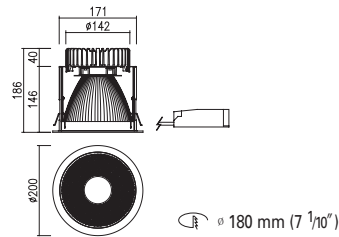

DD-20060 series
Recessed Down Light

PHILIPS OSRAM

TRIM	AL. Die-Casting, Electrostatic Powder Coating
FRAME	Steel
REFLECTOR	AL. Anodized Valley with Embossing
HEAT SINK	AL. Die-Casting, Electro Deposition Coating

LIGHT	Fortimo DLM Flex, Preva Cube
INPUT VOLTAGE	220-240V AC , 50-60Hz

ORDER NO.	MODULE LUMINOUS FLUX	COLOR TEMPERATURE (K)	INPUT POWER (W)	MODULE POWER (W)	MODULE EFFICIENCY (lm/w)	LUMINOUS FLUX (lm)	COLOR RENDERING INDEX CRI
DD-20060	2000	5,000K	21W	16.5W	104 lm/w	1,802 lm	80
DD-20060	2000	4,000K	21W	16.5W	108 lm/w	1,883 lm	80
DD-20060	2000	3,000K	22W	18.1W	96 lm/w	1,833 lm	80
DD-20062	3000	5,000K	31W	24.6W	106 lm/w	2,742 lm	80
DD-20062	3000	4,000K	29W	24.7W	105 lm/w	2,712 lm	80
DD-20062	3000	3,000K	32W	27W	99 lm/w	2,732 lm	80

OPERATING TEMPERATURE RANGE	-20 to +35 °C
MAINTENANCE OF LUMEN -L70	50,000 hours at 25 °C
DRIVER LIFETIME	50,000 hours
COLOR TEMPERATURE	5,000K / 4,000K / 3,000K

DRAWING

DRIVER ELECTRIC DIAGRAM

Fortimo DLM Flex 2000 (5,000K)	Fortimo DLM Flex 2000 (4,000K)	Fortimo DLM Flex 2000 (3,000K)
<table border="1"> <tr><th>Ømm</th><th>lux</th><th>m</th></tr> <tr><td>682</td><td>3652</td><td>1</td></tr> <tr><td>1364</td><td>913</td><td>2</td></tr> <tr><td>2046</td><td>406</td><td>3</td></tr> </table>	<table border="1"> <tr><th>Ømm</th><th>lux</th><th>m</th></tr> <tr><td>721</td><td>3820</td><td>1</td></tr> <tr><td>1442</td><td>955</td><td>2</td></tr> <tr><td>2164</td><td>424</td><td>3</td></tr> </table>	<table border="1"> <tr><th>Ømm</th><th>lux</th><th>m</th></tr> <tr><td>724</td><td>3713</td><td>1</td></tr> <tr><td>1448</td><td>928</td><td>2</td></tr> <tr><td>2173</td><td>413</td><td>3</td></tr> </table>
Fortimo DLM Flex 3000 (5,000K)	Fortimo DLM Flex 3000 (4,000K)	Fortimo DLM Flex 3000 (3,000K)
<table border="1"> <tr><th>Ømm</th><th>lux</th><th>m</th></tr> <tr><td>733</td><td>5508</td><td>1</td></tr> <tr><td>1466</td><td>1377</td><td>2</td></tr> <tr><td>2199</td><td>612</td><td>3</td></tr> </table>	<table border="1"> <tr><th>Ømm</th><th>lux</th><th>m</th></tr> <tr><td>650</td><td>5481</td><td>1</td></tr> <tr><td>1300</td><td>1370</td><td>2</td></tr> <tr><td>1950</td><td>609</td><td>3</td></tr> </table>	<table border="1"> <tr><th>Ømm</th><th>lux</th><th>m</th></tr> <tr><td>686</td><td>5530</td><td>1</td></tr> <tr><td>1373</td><td>1382</td><td>2</td></tr> <tr><td>2059</td><td>614</td><td>3</td></tr> </table>