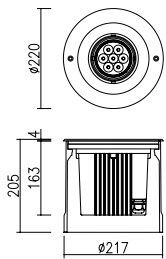

HOUSING	Inner Housing : AL. Die-Casting Outer Housing : PVC					
FRAME RING	Stainless Steel					
LED HOUSING	AL. Die-Casting, Electrostatic Powder Coating					
ACCESSORY	Inner Accessory : Beam angle LENS Type Outer Accessory : Clear Tempered Glass					
BEAM ANGLE	20° , 40°					
LIGHT	Power LED					
INPUT VOLTAGE	100-240V AC , 50-60Hz					
COLOR TEMPERATURE (K)	INPUT POWER (nominal)	OUTPUT POWER (nominal)	MODULE EFFICIENCY (lm/w)	LUMINOUS FLUX (lm)	OUT VOLTAGE (nominal)	COLOR RENDERING INDEX_CRI
○ 4,000K	18W	15W	80 lm/w	1,215 lm	22V DC	75
● 3,000K	18W	15W	79 lm/w	1,190 lm	22V DC	80
OUTPUT CURRENT	700mA DC (constant current)					
OPERATING TEMPERATURE RANGE	-20 to +40 °C					
MAINTENANCE OF LUMEN -L70	25,000 hours at 25 °C					
DRIVER LIFETIME	25,000 hours					
COLOR TEMPERATURE	○ 4,000K ● 3,000K