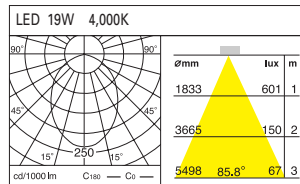

DD-20840.02 LED 14W x 2
DD-20841.02 LED 19W x 2

Weight : 1.7kg
320 x 185mm (12 1/10 x 7 3/10")