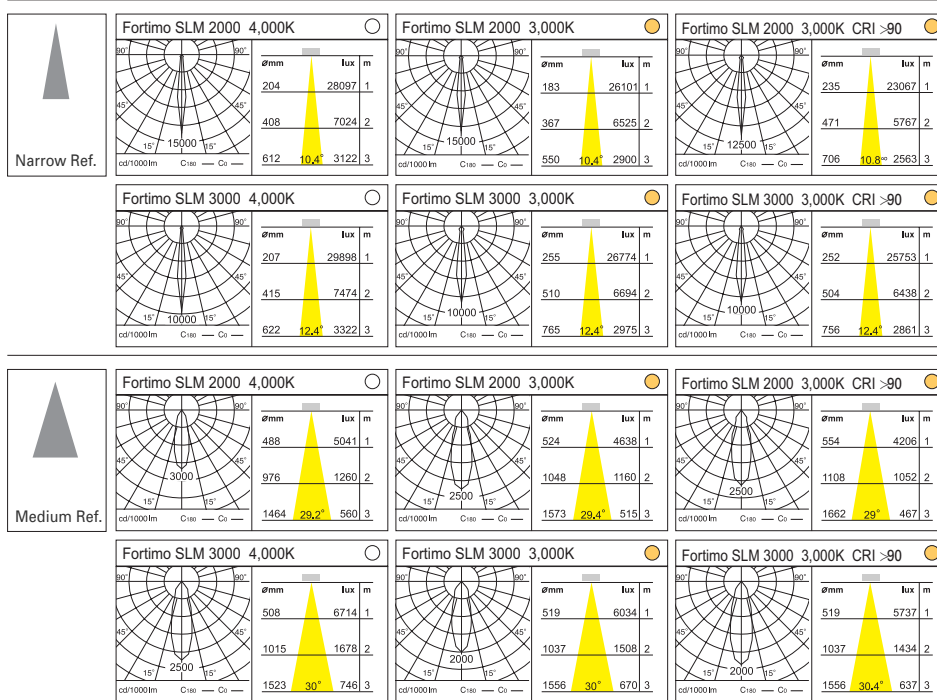

PHILIPS OSRAM

TRIM	PC, Urethane Coating
ADJUSTABLE RING & HEAT SINK	AL, Die-Casting, Electrostatic Powder Coating. Adjustable Angle (Tilt $\angle 25^\circ$)
ROTATE RING	PC, Adjustable Angle (Rotate $\angle 350^\circ$)
MOUNTING RING	AL, Die-Casting, Electrostatic Powder Coating
HEAT SINK	AL, Extrude, Electro Deposition Coating
REFLECTOR	AL, Anodized Specular Silver Square with Embossing

LIGHT	Fortimo SLM, Preva Core
INPUT VOLTAGE	220-240V AC, 50-60Hz

ORDER NO.	MODULE LUMINOUS FLUX_l	COLOR TEMPERATURE (K)	INPUT POWER (W)	MODULE POWER (W)	MODULE EFFICIENCY (lm/W)	LUMINOUS FLUX (lm)	COLOR RENDERING INDEX_CRI
DD-37200.02	2000	○ 4,000K	22W	17W	126 lm/W	2,208 lm	80
DD-37200.02	2000	● 3,000K	22W	17W	112 lm/W	2,012 lm	80
DD-37200.02	2000	● 3,000K	23W	17W	102 lm/W	1,848 lm	>90
DD-37201.02	3000	○ 4,000K	30W	26W	120 lm/W	2,934 lm	80
DD-37201.02	3000	● 3,000K	29W	26W	107 lm/W	2,604 lm	80
DD-37201.02	3000	● 3,000K	30W	26W	102 lm/W	2,535 lm	>90

OPERATING TEMPERATURE RANGE	-20 to +35 °C
MAINTENANCE OF LUMEN -L70	50,000 hours at 25 °C
DRIVER LIFETIME	50,000 hours