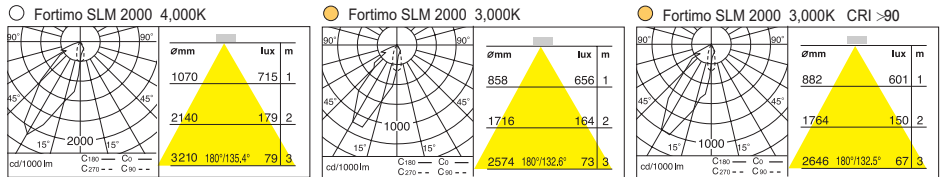

DD-26500.01						
LIGHT		Fortimo SLM , Preva Core				
INPUT VOLTAGE		220-240V AC , 50-60Hz				
MODULE LUMINOUS FLUX	COLOR TEMPERATURE (K)	INPUT POWER (W)	MODULE POWER (W)	MODULE EFFICIENCY (lm/W)	LUMINOUS FLUX (lm)	COLOR RENDERING INDEX_CRI
2000	4,000K	22W	18W	89 lm/W	1,605 lm	80
2000	3,000K	22W	18W	87 lm/W	1,559 lm	80
2000	3,000K	23W	18W	74 lm/W	1,320 lm	>90

OPERATING TEMPERATURE RANGE	-20 to +35°C
MAINTENANCE OF LUMEN -L70	50,000 hours at 25°C
DRIVER LIFETIME	50,000 hours
COLOR TEMPERATURE	4,000K / 3,000K