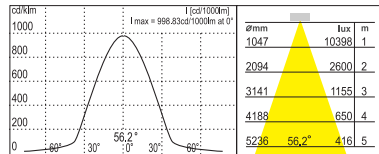

Hood
- Steel
- Light Gray, Black, Dark Gray

DF-79860 HPML 30W x3 6,500K

HPML 30W x3 3,000K

DF-79861 HPML 30W x2 + 60W 6,500K

HPML 30W x2 + 60W 3,000K

DF-79862 HPML 30W + 60W x2 6,500K

HPML 30W + 60W x2 3,000K