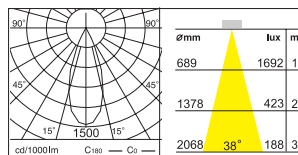

Ref. 01
Beam Angle Ref. 20°

Ref. 02
Beam Angle Ref. 30° -40°

LED 8W / 3,000K

LED 8W / 3,000K

LED 11W / 3,000K

LED 11W / 3,000K

ACCESSORY

Acrylic Plate
: Frosted Tempered, Reduce Glare