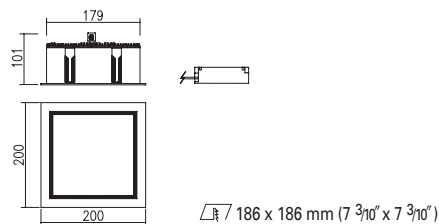

- LED
- 1.0 kg
- ☐ White
- ☐ Black
- ☐ Gray

TRIM	PC, Urethane Coating
HOUSING	Steel
ACCESSORY	Housing Cover _ Square PC Plate
HEAT SINK	AL. Die-Casting

LIGHT	LED
INPUT VOLTAGE	220-240V AC , 50-60Hz (option : 100-240V AC , 50-60Hz)

COLOR TEMPERATURE (K)	INPUT POWER	OUTPUT POWER	MODULE EFFICIENCY (lm/w)	LUMINOUS FLUX (lm)	OUTPUT VOLTAGE (nominal)	COLOR RENDERING INDEX_CRI
5,000K	17W	14W	85 lm/w	1,192 lm	20V DC	80
4,000K	16W	14W	84 lm/w	1,173 lm	20V DC	80
3,000K	17W	14W	76 lm/w	1,088 lm	21V DC	80

OUTPUT CURRENT	700mA DC (constant current)
OPERATING TEMPERATURE RANGE	-20 to +40 °C
MAINTENANCE OF LUMEN -L70	40,000 hours at 25 °C
DRIVER LIFETIME	50,000 hours

COLOR TEMPERATURE ☐ 5,000K ☐ 4,000K ☒ 3,000K

DRAWING