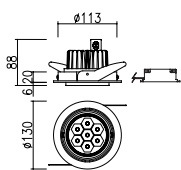

Beam angle LENS Type

DD-37000.01 LED 9W, 18W x 1

DD-37010.01 LED 9W, 18W x 1

DD-37020.01 LED 9W, 18W x 2

Weight : 0.5kg

∅ 119mm (4 3/8")

Weight : 1.0kg

125 x 125mm (5" x 5")