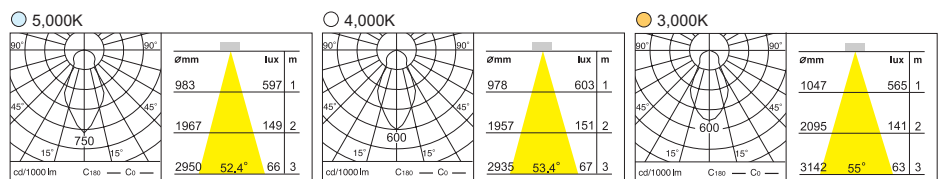

- LED
- 0.3 kg
- ☐ White
- ☐ Black
- ☐ Gray

TRIM & LED HOUSING & HEAT SINK AL. Die-Casting, Electrostatic Powder Coating
COVER Housing Cover _ PC

LIGHT LED
INPUT VOLTAGE 220-240V AC , 50-60Hz (option : 100-240V AC , 50-60Hz)

COLOR TEMPERATURE (K)	INPUT POWER	OUTPUT POWER	MODULE EFFICIENCY (lm/w)	LUMINOUS FLUX (lm)	OUTPUT VOLTAGE (nominal)	COLOR RENDERING INDEX_CRI
● 5,000K	8W	6W	104 lm/w	635 lm	18V DC	80
○ 4,000K	8W	6W	110 lm/w	646 lm	17V DC	80
● 3,000K	8W	6W	107 lm/w	630 lm	17V DC	80

OUTPUT CURRENT 350mA DC (constant current)
OPERATING TEMPERATURE RANGE -20 to +40°C
MAINTENANCE OF LUMEN -L70 40,000 hours at 25°C
DRIVER LIFETIME 50,000 hours

COLOR TEMPERATURE ☐ 5,000K ☐ 4,000K ☒ 3,000K

DRAWING