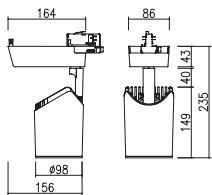

LED HOUSING	AL. Die-Casting, Electrostatic Powder Coating Adjustable Angle (Tilt $\angle$ 180°)
HEAT SINK	AL. Die-Casting, Electrostatic Powder Coating (Black only)
MOUNTING RING	AL. Die-Casting, Electrostatic Powder Coating (Black only)
GEAR BOX	AL. Die-Casting, Electrostatic Powder Coating
REFLECTOR	AL. Anodized Specular Silver
INSTALLATION	On 3 circuit track (PC)

LIGHT	X-ENGINE
INPUT VOLTAGE	220-240V AC , 50-60Hz (option : 100-240V AC , 50-60Hz)

MODULE LUMINOUS FLUX	COLOR RENDERING INDEX_CRI	COLOR TEMPERATURE (K)	INPUT POWER	OUTPUT POWER	MODULE EFFICIENCY (lm/w)	LUMINOUS FLUX (lm)	OUTPUT VOLTAGE (nominal)	OUTPUT CURRENT
1,300 lm	80	○ 4,000K	15W	12W	110 lm/w	1,334 lm	17V DC	700mA DC
1,300 lm	80	● 3,000K	15W	12W	68 lm/w	1,245 lm	17V DC	700mA DC
1,300 lm	≥95(Artist)	○ 4,000K	20W	16W	88 lm/w	1,430 lm	23V DC	700mA DC
1,300 lm	≥95(Artist)	● 3,000K	20W	16W	79 lm/w	1,276 lm	23V DC	700mA DC
2,000 lm	80	○ 4,000K	24W	20W	105 lm/w	2,078 lm	28V DC	700mA DC
2,000 lm	80	● 3,000K	24W	20W	95 lm/w	1,892 lm	29V DC	700mA DC

OPERATING TEMPERATURE RANGE	-20 to +40 °C
DRIVER	Integrated
MAINTENANCE OF LUMEN -L70	50,000 hours at 25 °C
DRIVER LIFETIME	50,000 hours
COLOR TEMPERATURE	○ 4,000K ● 3,000K