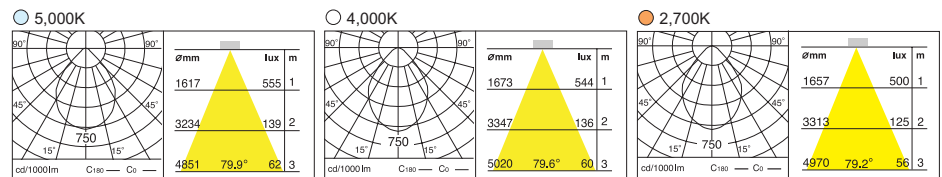

- LED DISK | 0.4 kg
- White
- Black
- Gray

TRIM & HOUSING	PC, Urethane Coating
HEAT SINK	AL, Die-Casting, Electrostatic Powder Coating
COVER	PC

LIGHT	LED DISK (Integrated LED)
INPUT VOLTAGE	220-240V AC , 50-60Hz

COLOR TEMPERATURE (K)	INPUT POWER	SYSTEM EFFICIENCY (lm/w)	LUMINOUS FLUX (lm)	COLOR RENDERING INDEX_CRI
5,000K	11W	79 lm/W	845 lm	80
4,000K	11W	78 lm/W	818 lm	80
2,700K	11W	69 lm/W	751 lm	80

OPERATING TEMPERATURE RANGE	-20 to +40 °C
MAINTENANCE OF LUMEN -L70	25,000 hours at 25 °C
COLOR TEMPERATURE	5,000K 4,000K 2,700K

DRAWING