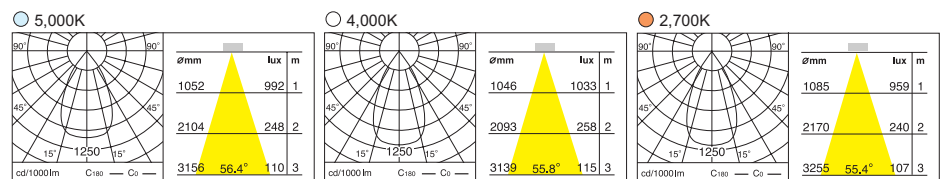

DP-51110 SERIES
Direct Light Pendant & Surface Mounted DownLight

PHILIPS

HOUSING	PC, Urethane Coating
HEAT SINK	AL. Die-Casting, Electro Deposition Coating
REFLECTOR	AL. Anodized Etching
WIRE	STS

LIGHT	LED DISK (Integrated LED)
INPUT VOLTAGE	220-240V AC , 50-60Hz

COLOR TEMPERATURE (K)	INPUT POWER	LUMINOUS FLUX (lm)	SYSTEM EFFICIENCY (lm/w)	COLOR RENDERING INDEX_CRI
○ 5,000K	11W	812 lm	76 lm/W	80
○ 4,000K	11W	833 lm	79 lm/W	80
● 2,700K	11W	755 lm	70 lm/W	80

OPERATING TEMPERATURE RANGE	-20 to +40 °C
MAINTENANCE OF LUMEN -L70	25,000 hours at 25 °C
COLOR TEMPERATURE	○ 5,000K ○ 4,000K ● 2,700K