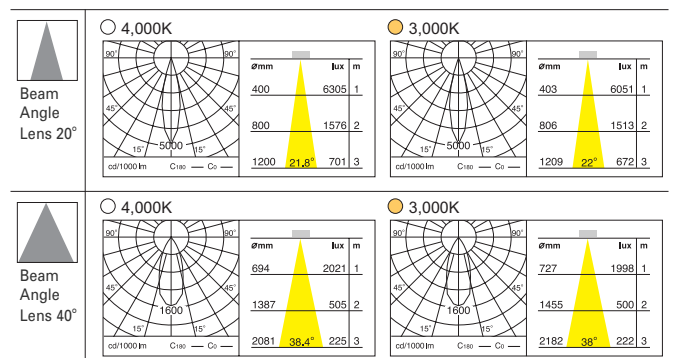

Component

Peg
- AL. Die-Casting
- Light Gray, Black, Dark Gray

Examples

DF-48161-02 Wall / Vertical Surface Mounting	DF-48161-03 Surface Mounting	DF-48161-05 Peg Mounting
--	--	------------------------------------