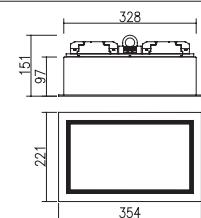

DD-20830.03 LED 14W
DD-20831.03 LED 19W

Weight : 1.3kg
Size / 200 x 200mm (7 7/8 x 7 7/8")

DD-20840.03 LED 14W x 2
DD-20841.03 LED 19W x 2

Weight : 1.7kg
Size / 335 x 200 mm (13 1/5 x 7 7/8")

DD-20830.04 series
Recessed Down Light