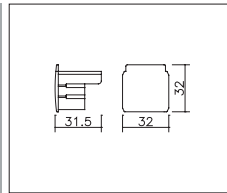

DR-405
Feed-in Cap / White, Black

DR-406
End Cap / White, Black

DR-407
Straight Connector / White, Black

DR-408
L Connector / White, Black

DR-410
T Connector / White, Black

DR-411
X Connector / White, Black