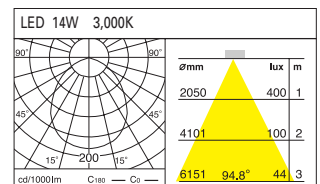

DD-20830.03 LED 14W
DD-20831.03 LED 19W

Weight : 1.3kg
Size / 200 x 200mm (7 7/8 x 7 7/8")

DD-20840.03 LED 14W x 2
DD-20841.03 LED 19W x 2

Weight : 1.7kg
Size / 335 x 200 mm (13 1/5 x 7 7/8")

DD-20830.04 series
Recessed Down Light