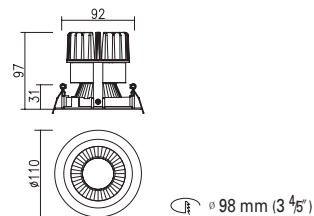

DD-12010
Recessed Down Light

- LED DISK
- 0.5 kg
- ☐ White
- ☐ Black
- ☐ Gray

PHILIPS

TRIM	AL. Die-Casting, Electrostatic Powder Coating
REFLECTOR	Ref. A : AL. Anodized Specular Silver Ref. B : AL. Anodized Sanding
MOUNTING RING	AL. Die-Casting, Electrostatic Powder Coating
HEAT SINK	AL. Die-Casting, Electro Deposition Coating

LIGHT	LED DISK (Integrated LED)
INPUT VOLTAGE	220-240V AC , 50-60Hz

COLOR TEMPERATURE (K)	INPUT POWER	LUMINOUS FLUX (lm)	SYSTEM EFFICIENCY (lm/w)	COLOR RENDERING INDEX, CRI
5,000K	11W	923 lm	86 lm/W	80
4,000K	11W	875 lm	83 lm/W	80
2,700K	11W	801 lm	74 lm/W	80

OPERATING TEMPERATURE RANGE	-20 to +40 °C
MAINTENANCE OF LUMEN -L70	25,000 hours at 25 °C
COLOR TEMPERATURE	5,000K 4,000K 2,700K

DRAWING