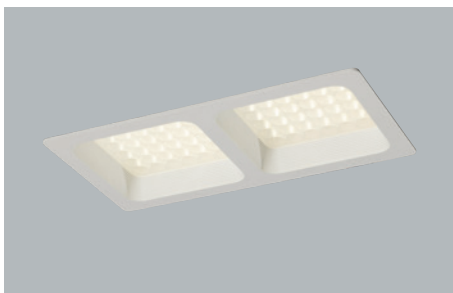

DD-20710.01 LED 8W

Weight : 0.5kg
 / 114 x 114mm (4 1/2" x 4 1/2")

DD-20720.01 LED 8W x 2

Weight : 1.0kg
 / 226 x 114mm (8 9/10" x 4 1/2")

DD-20740.01 LED 8W x 4

Weight : 2.0 kg
 / 226 x 226mm (8 9/10" x 8 9/10")