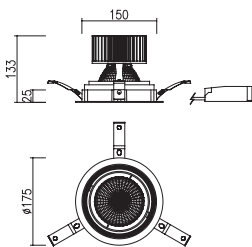

Weight : 1.0 kg

∅ 165mm (6 1/2")