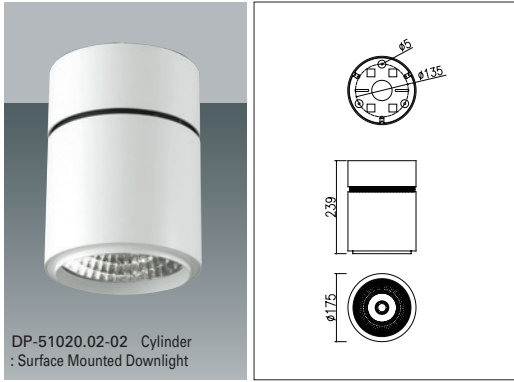

DP-51020.02 Series	Fortimo SLM 2000 4,000K 1437 1801 1 2874 450 2 4312 71.6° 200 3	Fortimo SLM 2000 3,000K 1429 1862 1 2858 416 2 4288 71.4° 185 3	Fortimo SLM 2000 3,000K CRI >90 1433 1496 1 2866 374 2 4299 72.2° 166 3	
	DP-51021.02 Series	Fortimo SLM 3000 4,000K 1437 2373 1 2875 593 2 4312 72.6° 264 3	Fortimo SLM 3000 3,000K 1439 2163 1 2879 541 2 4318 72.2° 240 3	Fortimo SLM 3000 3,000K CRI >90 1453 2057 1 2906 514 2 4359 72.2° 229 3