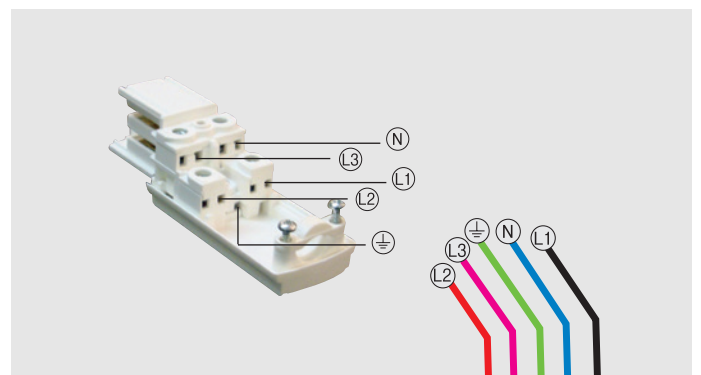

POWER GROUND CONNECTIONS _ 전원 접지 연결 시키는 법