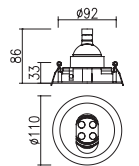

DD-10291 LED MR16 7W

Weight : 0.2kg
 ∅ 93 mm (3 4/5")

DD-10301 LED MR16 7W

Weight : 0.2kg
 ∅ 98 mm (3 4/5")

DD-10311 LED MR16 7W

Weight : 0.2kg
 ∅ 98 mm (3 4/5")

DD-10321 LED MR16 7W

Weight : 0.2kg
 ∅ 98 mm (3 4/5")