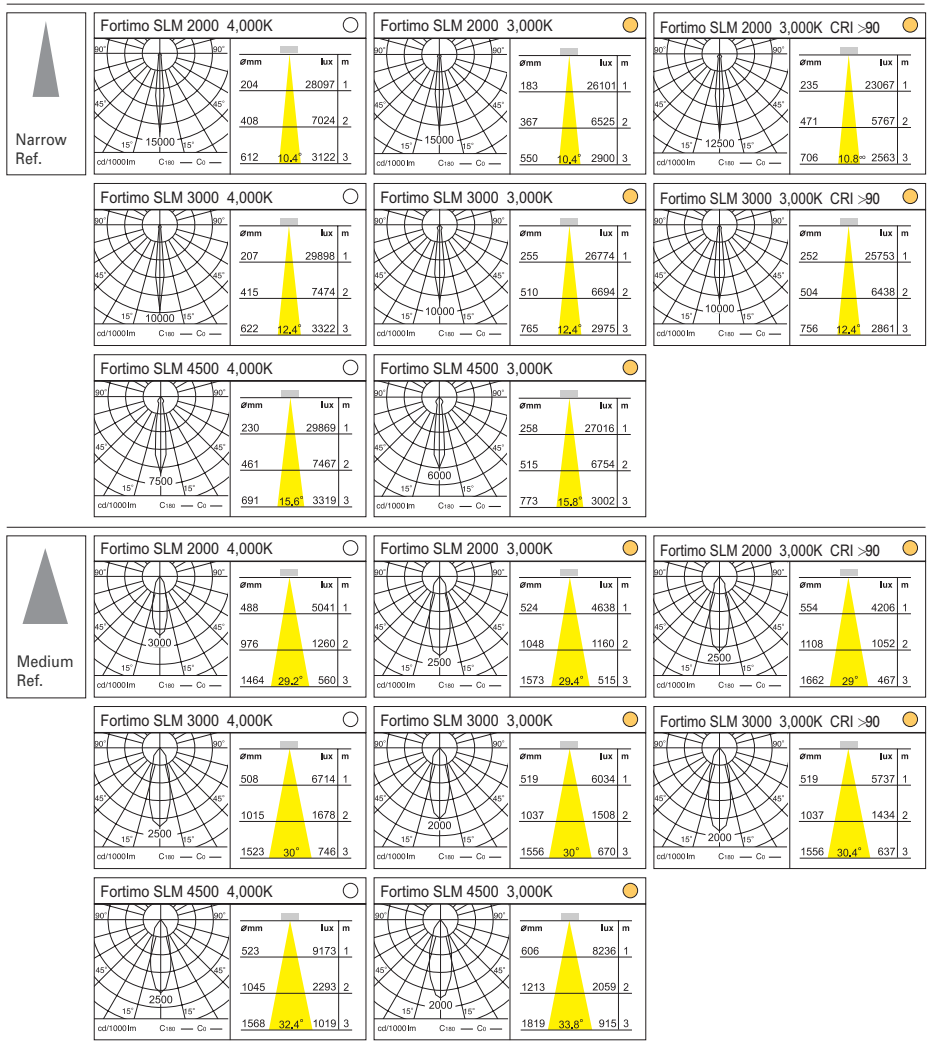

Weight : 1.1kg

∅ 166mm (6 1/2")

Weight : 1.5kg

170 x 170mm (6 7/16" x 6 7/16")

Weight : 2.0kg

390 x 170mm (15 2/5" x 6 7/16")

System Multi Down Lights

Using connection bracket, system multi down light comes in a variety of lengths.