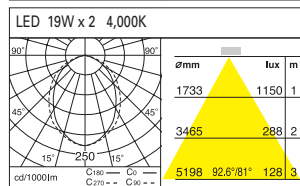

DD-20830.04 LED 14W
DD-20831.04 LED 19W

Weight : 1.3kg
200 x 200mm (7 7/8 x 7 7/8")

DD-20840.04 LED 14W x 2
DD-20841.04 LED 19W x 2

Weight : 1.7kg
335 x 200 mm (13 1/5 x 7 7/8")

DD-20910.02 Series

LED DOWN LIGHTS