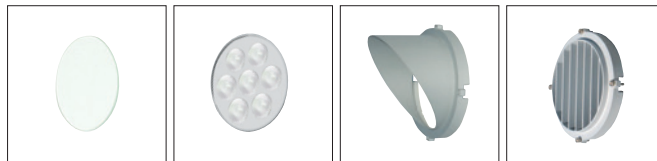

Accessories

Glass Lens - Clear Tempered Glass	Beam Angle Lens - Inner Accessory (20°, 40°)	Fixed Hood - AL. Die-Casting - Light Gray, Black, Dark Gray	Louver - AL. Die-Casting - Light Gray, Black, Dark Gray

Component