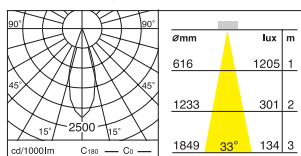

Ref. 02
Beam Angle Ref. 40°

● LED 8W / 3,000K