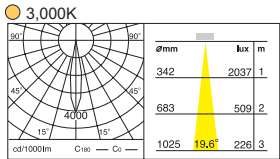

DD-12050.02 LED ARRAY 8W

Weight : 0.4 kg
Ø 98 mm (3 4/5")