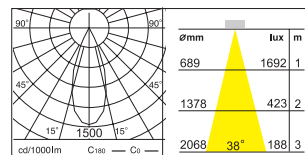

Ref. 01
Beam Angle Ref. 20°

Ref. 02
Beam Angle Ref. 30° ~40°

● LED 8W / 3,000K

● LED 8W / 3,000K

● LED 11W / 3,000K

● LED 11W / 3,000K

DDC-65070.01 LED ARRAY 8W, 11W

ACCESSORY