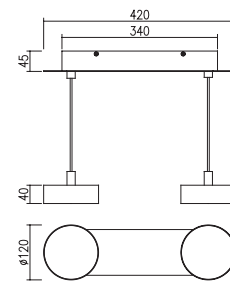

DP-51170.01 LED 27W