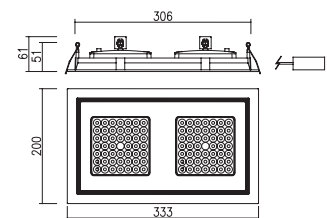

DD-20710.02 LED 10W

Weight : 1.0kg
 180 x 180mm (7 1/10" x 7 1/10")

DD-20720.02 LED 10W x 2

Weight : 2.0kg
 310 x 180mm (12 1/5" x 7 1/10")

PRODUCT PROFILE

This new LED Downlight system is all in one lighting fixture which is combined fitting and heat sink and also consists of very simple and sturdy design.