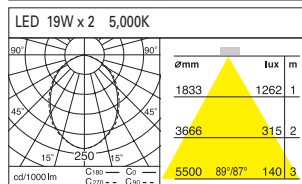

DD-20830.02 LED 14W
DD-20831.02 LED 19W

Weight : 1.1kg
185 x 185mm (7 3/10 x 7 3/10")

DD-20840.02 LED 14W x 2
DD-20841.02 LED 19W x 2

Weight : 1.7kg
320 x 185mm (12 1/10 x 7 3/10")

DD-20830.03 series
Recessed Down Light