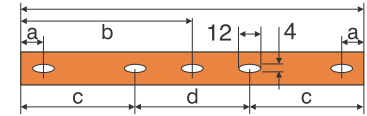

L mm	a mm	b mm	c mm	d mm
1000	250			
2000	250	1000		
3000	250		1000	1000

L = track length