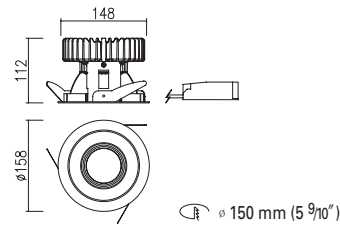

DD-20050 series
Recessed Down Light

PHILIPS OSRAM

TRIM	AL. Die-Casting, Electrostatic Powder Coating
FRAME	Steel
REFLECTOR	AL. Anodized Specular Silver & PC
HEAT SINK	AL. Die-Casting, Electro Deposition Coating
LOUVER	ABS

LIGHT	Fortimo DLM Flex, Preva Cube
INPUT VOLTAGE	220-240V AC , 50-60Hz

ORDER NO.	MODULE LUMINOUS FLUX	COLOR TEMPERATURE (K)	INPUT POWER (W)	MODULE POWER (W)	MODULE EFFICIENCY (lm/w)	LUMINOUS FLUX (lm)	COLOR RENDERING INDEX_CRI
DD-20050	2000	5,000K	21W	16.5W	104 lm/w	1,805 lm	80
DD-20050	2000	4,000K	21W	16.5W	106 lm/w	1,835 lm	80
DD-20050	2000	3,000K	22W	18.1W	96 lm/w	1,841 lm	80
DD-20052	3000	5,000K	31W	24.6W	105 lm/w	2,707 lm	80
DD-20052	3000	4,000K	29W	24.7W	104 lm/w	2,689 lm	80
DD-20052	3000	3,000K	32W	27W	98 lm/w	2,725 lm	80

OPERATING TEMPERATURE RANGE	-20 to +35 °C
MAINTENANCE OF LUMEN -L70	50,000 hours at 25 °C
DRIVER LIFETIME	50,000 hours
COLOR TEMPERATURE	5,000K / 4,000K / 3,000K

DRAWING

DRIVER ELECTRIC DIAGRAM