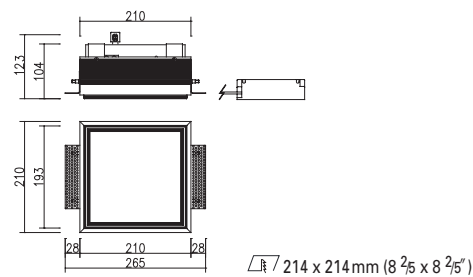

- LED
- 0.5 kg
- ☐ White
- ☐ Black
- ☐ Gray

TRIMLESS KIT	Aluminium, Electrostatic Powder Coating & Steel
HOUSING	Steel
ACCESSORY	Housing Cover _ Square PC Plate

LIGHT	LED
INPUT VOLTAGE	220-240V AC , 50-60Hz (option : 100-240V AC , 50-60Hz)

COLOR TEMPERATURE (K)	INPUT POWER	OUTPUT POWER	MODULE EFFICIENCY (lm/w)	LUMINOUS FLUX (lm)	OUTPUT VOLTAGE (nominal)	COLOR RENDERING INDEX_CRI
☐ 5,000K	19W	16W	77 lm/w	1,251 lm	23V DC	80
☐ 4,000K	19W	16W	78 lm/w	1,224 lm	23V DC	80
☒ 3,000K	19W	16W	76 lm/w	1,213 lm	23V DC	80

OUTPUT CURRENT	700mA DC (constant current)
OPERATING TEMPERATURE RANGE	-20 to +40°C
MAINTENANCE OF LUMEN -L70	40,000 hours at 25°C
DRIVER LIFETIME	50,000 hours

COLOR TEMPERATURE ☒ 5,000K ☐ 4,000K ☐ 3,000K

DRAWING