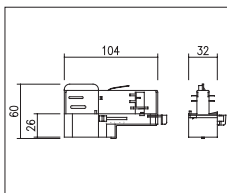

DR-405
Feed-in Cap / White, Black

DR-406
End Cap / White, Black

DR-407
Straight Connector / White, Black

DR-408
L Connector / White, Black

DR-410
T Connector / White, Black

DR-411
X Connector / White, Black