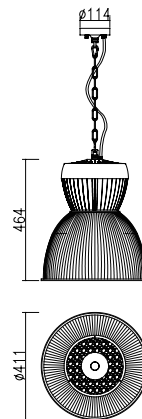

DP-51080.02 Series
Direct Light Pendant

SHADE	PC					
GEAR BOX	AL. Plate, Electro Deposition Coating					
HEAT SINK	AL. Plate, Electro Deposition Coating					
REFLECTOR	AL. Anodized Specular Silver					
WIRE	STEEL					
LIGHT	LED ARRAY					
INPUT VOLTAGE	100-240V AC , 50-60Hz					
COLOR TEMPERATURE (K)	INPUT POWER	OUTPUT POWER	MODULE EFFICIENCY (lm/w)	LUMINOUS FLUX (lm)	OUTPUT VOLTAGE (nominal)	COLOR RENDERING INDEX_CRI
● 5,000K	91W	83W	86 lm/w	7,141 lm	38V DC	70
○ 4,000K	90W	83W	88 lm/w	7,280 lm	37V DC	80
● 3,000K	91W	83W	78 lm/w	6,409 lm	40V DC	80

OUTPUT CURRENT	2,100mA DC (constant current)
OPERATING TEMPERATURE RANGE	-20 to +40 °C
MAINTENANCE OF LUMEN -L70	50,000 hours at 25 °C
DRIVER LIFETIME	50,000 hours
COLOR TEMPERATURE	● 5,000K ○ 4,000K ● 3,000K

DRAWING