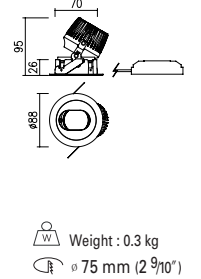

DD-12030.04 LED ARRAY 8W