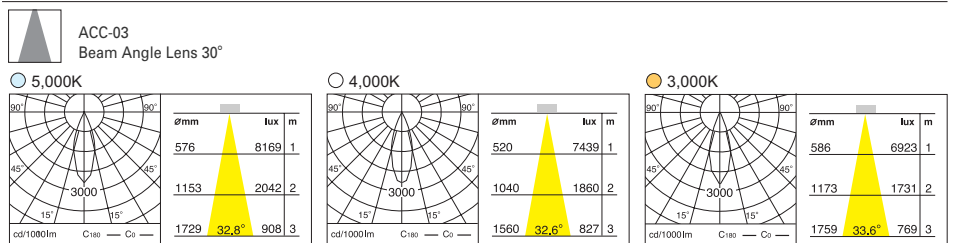

Option

DALI Dimmable Driver

- DALI 디밍드라이버 가능
- DRIVER ELECTRIC DIAGRAM (LED DALI Dimmable Driver : 50W)