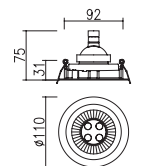

DD-10291 LED MR16 7W

Weight : 0.2kg
 ∅ 93 mm (3 4/5")

DD-10301 LED MR16 7W

Weight : 0.2kg
 ∅ 98 mm (3 4/5")

DD-10311 LED MR16 7W

Weight : 0.2kg
 ∅ 98 mm (3 4/5")

DD-10321 LED MR16 7W

Weight : 0.2kg
 ∅ 98 mm (3 4/5")