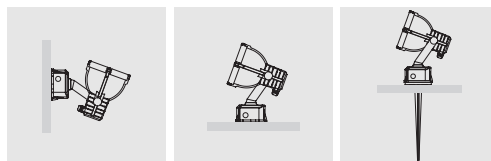

Examples

DF-48161-02 Wall / Vertical Surface Mounting	DF-48161-03 Surface Mounting	DF-48161-05 Peg Mounting