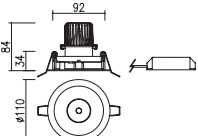

Weight : 0.4 kg
Ø 98 mm (3 4/5")