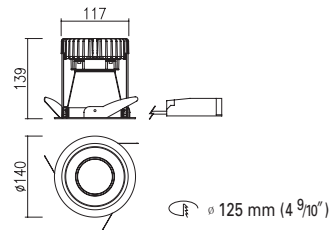

PHILIPS OSRAM

TRIM	AL. Die-Casting, Electrostatic Powder Coating
FRAME	Steel
REFLECTOR	AL. Anodized Specular
HEAT SINK	AL. Die-Casting, Electro Deposition Coating

LIGHT Fortimo DLM Flex, Preva Cube

INPUT VOLTAGE 220-240V AC , 50-60Hz

ORDER NO.	MODULE LUMINOUS FLUX	COLOR TEMPERATURE (K)	INPUT POWER (W)	MODULE POWER (W)	MODULE EFFICIENCY (lm/w)	LUMINOUS FLUX (lm)	COLOR RENDERING INDEX CRI
DD-20040	2000	5,000K	21W	16.5W	103 lm/w	1,787 lm	80
DD-20040	2000	4,000K	21W	16.5W	104 lm/w	1,814 lm	80
DD-20040	2000	3,000K	22W	18.1W	97 lm/w	1,797 lm	80
DD-20042	3000	5,000K	31W	24.6W	105 lm/w	2,741 lm	80
DD-20042	3000	4,000K	29W	24.7W	104 lm/w	2,681 lm	80
DD-20042	3000	3,000K	32W	27W	98 lm/w	2,882 lm	80

OPERATING TEMPERATURE RANGE	-20 to +35 °C
MAINTENANCE OF LUMEN -L70	50,000 hours at 25 °C
DRIVER LIFETIME	50,000 hours
COLOR TEMPERATURE	5,000K / 4,000K / 3,000K

DRAWING

DRIVER ELECTRIC DIAGRAM