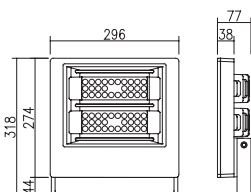

Anchor Base

Drawing

Examples

Adjustment Possibilities

Accessories

Hood
- Steel
- Light Gray, Black, Dark Gray

DF-79840 HPML 30W x2 6,500K

HPML 30W x2 3,000K