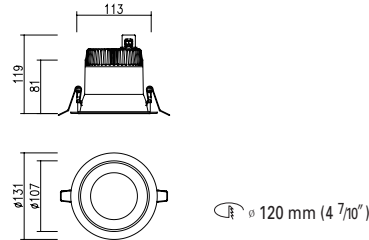

- LED DISK | 0.4 kg
- White
- Black
- Gray

TRIM & HOUSING	PC, Urethane Coating
HEAT SINK	AL, Die-Casting, Electrostatic Powder Coating
COVER	PC

LIGHT	LED DISK (Integrated LED)
INPUT VOLTAGE	220-240V AC , 50-60Hz

COLOR TEMPERATURE (K)	INPUT POWER	SYSTEM EFFICIENCY (lm/w)	LUMINOUS FLUX (lm)	COLOR RENDERING INDEX_CRI
5,000K	11W	79 lm/W	845 lm	80
4,000K	11W	78 lm/W	818 lm	80
2,700K	11W	69 lm/W	751 lm	80

OPERATING TEMPERATURE RANGE	-20 to +40 °C
MAINTENANCE OF LUMEN -L70	25,000 hours at 25 °C
COLOR TEMPERATURE	5,000K 4,000K 2,700K

DRAWING