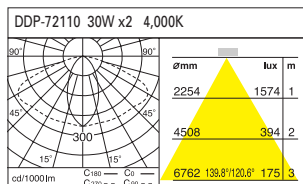

Anchor Bolt Base