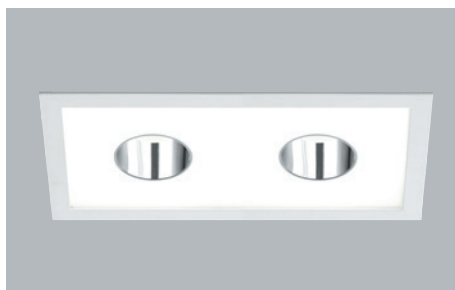

DD-20830.02 LED 14W
DD-20831.02 LED 19W

Weight : 1.1kg
185 x 185mm (7 3/10 x 7 3/10")