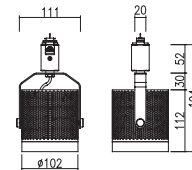

OPERATING TEMPERATURE RANGE	-20 to +35 °C
MAINTENANCE OF LUMEN -L70	25,000 hours at 25 °C
COLOR TEMPERATURE	○ 4,000K ● 3,000K

Frange Type

White

Black

DDC-65220 LED SLS

Hood Type

DD-37000 Series

LED DOWN LIGHTS