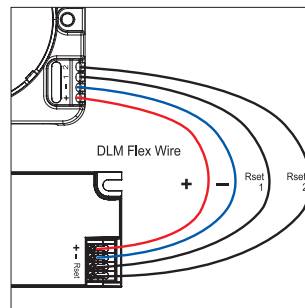

DRIVER ELECTRIC DIAGRAM