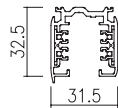

Track	Aluminum, Electrostatic Powder Coating (White, Black)
Spec	Three Circuit 6 Copper conductors (12A) Standard Length : 1m, 2m, 3m
DR-401	1m
DR-402	2m
DR-403	3m