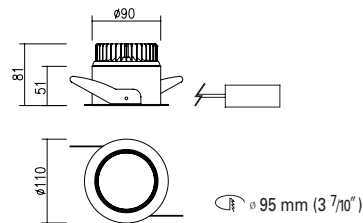

DD-20630.02
Recessed Down Light / Moistureproof Down Light

This new LED Downlight system is all in one lighting fixture which is combined fitting and heat sink and also consists of very simple and sturdy design.

- Moistureproof available
- Polycarbonate cover

11W 12 LED

- LED
- IP 44
- 0.3 kg
- White
- Black
- Gray

TRIM & HOUSING	Aluminium. Electrostatic Powder Coating
HEAT SINK	Aluminium. Electrostatic Powder Coating
COVER	PC

LIGHT	LED
INPUT VOLTAGE	220-240V AC , 50-60Hz (option : 100-240V AC , 50-60Hz)

COLOR TEMPERATURE (K)	INPUT POWER	OUTPUT POWER	MODULE EFFICIENCY (lm/w)	LUMINOUS FLUX (lm)	OUTPUT VOLTAGE (nominal)	COLOR RENDERING INDEX CRI
5,000K	10W	9W	28 lm/w	246 lm	25V DC	80
4,000K	9W	8W	31 lm/w	248 lm	23V DC	80
3,000K	11W	9W	26 lm/w	228 lm	25V DC	80

OUTPUT CURRENT	350mA DC (constant current)
OPERATING TEMPERATURE RANGE	-20 to +40 °C
MAINTENANCE OF LUMEN -L70	40,000 hours at 25 °C
DRIVER LIFETIME	50,000 hours

COLOR TEMPERATURE   5,000K   4,000K   3,000K

DRAWING