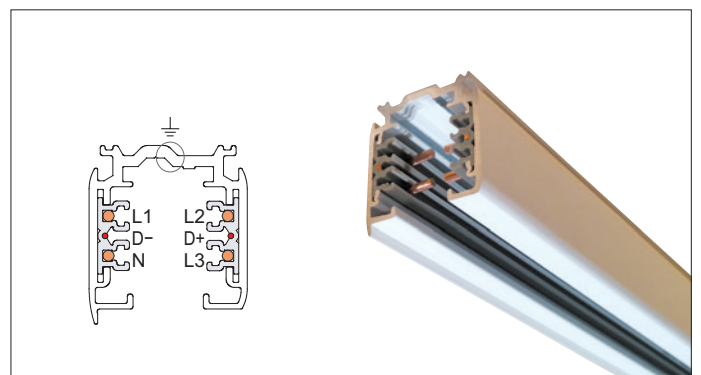

POWER GROUND CONNECTIONS _ 전원 접지 연결 시키는 법

DF-79840 Series / DDP-72110 Series

LED FLOOD LIGHTS & POLE LIGHTS

DF-79840 series, **DDP-72110** series

These fixtures are square shape garden light. Easy installation and convenient maintenance. Simple and solid, AL. Die-casting body is light and has great durability.