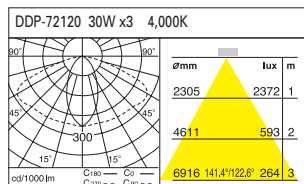

Anchor Bolt Base