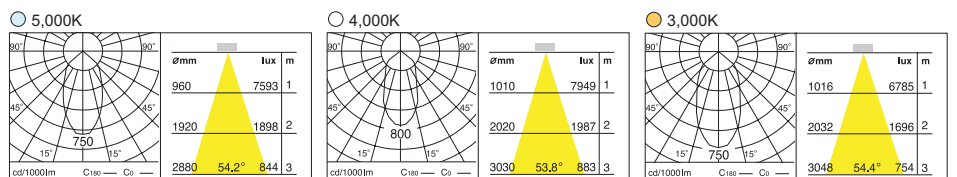

DP-51060.02 Series
Direct Light Pendant

SHADE	AL. Spinning Processing, Electrostatic Powder Coating					
GEAR BOX	AL. Plate, Electro Deposition Coating					
HEAT SINK	AL. Plate, Electro Deposition Coating					
REFLECTOR	AL. Anodized Specular Silver Square					
WIRE	STEEL					
LIGHT	LED ARRAY					
INPUT VOLTAGE	100-240V AC , 50-60Hz					
COLOR TEMPERATURE (K)	INPUT POWER	OUTPUT POWER	MODULE EFFICIENCY (lm/w)	LUMINOUS FLUX (lm)	OUTPUT VOLTAGE (nominal)	COLOR RENDERING INDEX_CRI
● 5,000K	91W	83W	99 lm/w	8,181 lm	38V DC	70
○ 4,000K	90W	83W	103 lm/w	8,513 lm	37V DC	80
● 3,000K	91W	83W	89 lm/w	7,346 lm	40V DC	80

OUTPUT CURRENT	2,100mA DC (constant current)
OPERATING TEMPERATURE RANGE	-20 to +40 °C
MAINTENANCE OF LUMEN -L70	50,000 hours at 25 °C
DRIVER LIFETIME	50,000 hours
COLOR TEMPERATURE	● 5,000K ○ 4,000K ● 3,000K

DRAWING