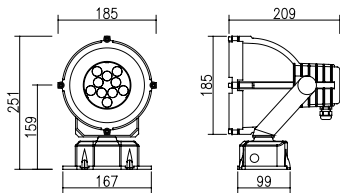

HOUSING & HEAT SINK	AL. Die-Casting, Electrostatic Powder Coating
DRIVER CASE	AL. Die-Casting, Electrostatic Powder Coating
ACCESSORY	Inner Accessory : Beam angle LENS Type Outer Accessory : Clear Tempered Glass Fixed Hood : AL. Die-Casting
COMPONENT	Peg : AL. Die-Casting (Light Gray, Black, Dark Gray)
Mounting Option	Wall/ Vertical Surface Mounting Surface Mounting Peg Mounting
BEAM ANGLE	20° , 40°

LIGHT	Power LED
INPUT VOLTAGE	100-240V AC , 50-60Hz

COLOR TEMPERATURE (K)	INPUT POWER (nominal)	OUTPUT POWER (nominal)	MODULE EFFICIENCY (lm/w)	LUMINOUS FLUX (lm)	OUT VOLTAGE (nominal)	COLOR RENDERING INDEX_CRI
○ 4,000K	26W	22W	73 lm/w	1,606 lm	31V DC	75
● 3,000K	26W	22W	65 lm/w	1,432 lm	31V DC	80

OUTPUT CURRENT	700mA DC (constant current)
OPERATING TEMPERATURE RANGE	-20 to +40℃
MAINTENANCE OF LUMEN -L70	25,000 hours at 25℃
DRIVER LIFETIME	25,000 hours
COLOR TEMPERATURE	○ 4,000K ● 3,000K