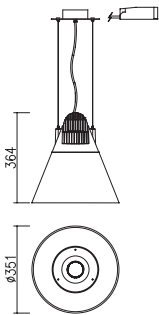

SHADE	AL. Spinning Processing, Electrostatic Powder Coating
GEAR BOX	AL. Die-Casting, Electro Powder Coating
REFLECTOR	AL. Anodized Specular Silver
WIRE	STS

OSRAM

OPTION

*LED : Preva Core - AC type

DP-51100.02						
LIGHT		Fortimo SLM, Preva Core				
INPUT VOLTAGE		220-240V AC , 50-60Hz				
MODULE LUMINOUS FLUX	COLOR TEMPERATURE (K)	INPUT POWER (W)	MODULE POWER (W)	MODULE EFFICIENCY (lm/W)	LUMINOUS FLUX (lm)	COLOR RENDERING INDEX_CRI
3000	4,000K	30W	26W	84 lm/W	2,030 lm	80
3000	3,000K	29W	26W	82 lm/W	2,000 lm	80
3000	3,000K	30W	26W	74 lm/W	1,837 lm	>90

OPERATING TEMPERATURE RANGE	-20 to +35 °C
MAINTENANCE OF LUMEN -L70	50,000 hours at 25 °C
DRIVER LIFETIME	50,000 hours
COLOR TEMPERATURE	5,000K / 4,000K / 3,000K

**CRI >97
COB type**

DP-51100.03						
LIGHT		COB				
INPUT VOLTAGE		220-240V AC , 50-60Hz				
MODULE LUMINOUS FLUX	COLOR TEMPERATURE (K)	INPUT POWER (W)	MODULE POWER (W)	MODULE EFFICIENCY (lm/W)	LUMINOUS FLUX (lm)	COLOR RENDERING INDEX_CRI
2000	3,000K	31W	28W	58 lm/W	1,605 lm	>97
2000	2,700K	31W	28W	55 lm/W	1,513 lm	>97

OPERATING TEMPERATURE RANGE	-20 to +35 °C
MAINTENANCE OF LUMEN -L70	50,000 hours at 25 °C
DRIVER LIFETIME	50,000 hours
COLOR TEMPERATURE	3,000K / 2,700K