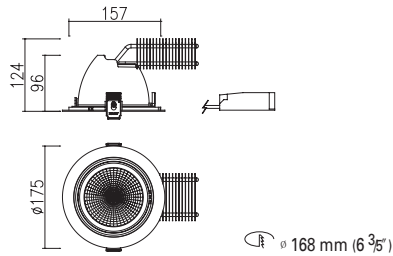

DDS-27500 series
Recessed Down Light / Down Spot Light

PHILIPS OSRAM

TRIM	AL. Die-Casting, Electrostatic Powder Coating
ADJUSTABLE RING	AL. Die-Casting, Electrostatic Powder Coating Adjustable Angle (Tilt $\angle 30^\circ$)
MOUNTING RING	AL. Die-Casting, Electrostatic Powder Coating
HEAT SINK	AL. Plate & Heat Pipe
REFLECTOR	PC (Vacumm Coating)

LIGHT Fortimo SLM, Preva Core
INPUT VOLTAGE 220-240V AC , 50-60Hz

ORDER NO.	MODULE LUMINOUS FLUX	COLOR TEMPERATURE (K)	INPUT POWER (W)	MODULE POWER (W)	MODULE EFFICIENCY (lm/W)	LUMINOUS FLUX (lm)	COLOR RENDERING INDEX CRI
DDS-27500	2000	○ 4,000K	22W	18W	101 lm/W	1,783 lm	80
DDS-27500	2000	● 3,000K	22W	18W	95 lm/W	1,705 lm	80
DDS-27500	2000	● 3,000K	23W	18W	87 lm/W	1,573 lm	>90
DDS-27501	3000	○ 4,000K	30W	24W	102 lm/W	2,497 lm	80
DDS-27501	3000	● 3,000K	29W	24W	100 lm/W	2,440 lm	80
DDS-27501	3000	● 3,000K	30W	25W	92 lm/W	2,244 lm	>90