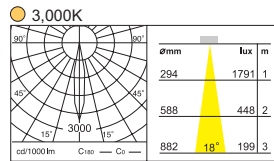

DD-12030.04 LED ARRAY 8W