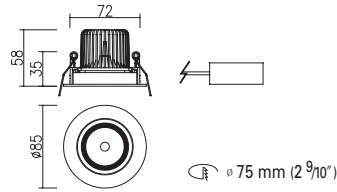

LED ARRAY | 25° | 0.3 kg | White
Black
Gray

TRIM	AL. Die-Casting, Electrostatic Powder Coating
REFLECTOR	PC (Vacuum Coating)
LED HOUSING	AL. Die-Casting, Electrostatic Powder Coating Adjustable Angle (Tilt $\angle 25^\circ$)
HEAT SINK	AL. Die-Casting, Electro Deposition Coating

LIGHT	LED ARRAY
INPUT VOLTAGE	220-240V AC , 50-60Hz (option : 100-240V AC , 50-60Hz)

COLOR TEMPERATURE (K)	INPUT POWER	OUTPUT POWER	MODULE EFFICIENCY (lm/w)	LUMINOUS FLUX (lm)	OUTPUT VOLTAGE (nominal)	COLOR RENDERING INDEX_CRI
● 3,000K	8W	6W	73 lm/w	451 lm	18V DC	80

OUTPUT CURRENT	350mA DC (constant current)
OPERATING TEMPERATURE RANGE	-20 to +40 °C
MAINTENANCE OF LUMEN -L70	50,000 hours at 25 °C
DRIVER LIFETIME	50,000 hours
COLOR TEMPERATURE	● 3,000K ● 2,700K

DRAWING

ACCESSORY