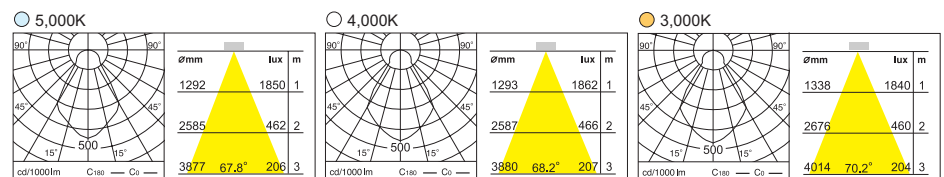

- LED
- 1.5 kg
- ☐ White
  - ☐ Black
  - ☐ Gray

TRIM & LED HOUSING & HEAT SINK COVER AL. Die-Casting, Electrostatic Powder Coating
Housing Cover _ PC

LIGHT LED
INPUT VOLTAGE 100-240V AC , 50-60Hz

COLOR TEMPERATURE (K)	INPUT POWER	OUTPUT POWER	MODULE EFFICIENCY (lm/w)	LUMINOUS FLUX (lm)	OUTPUT VOLTAGE (nominal)	COLOR RENDERING INDEX_CRI
5,000K	29W	24W	115 lm/w	2,738 lm	23V DC	80
4,000K	28W	24W	116 lm/w	2,748 lm	23V DC	80
3,000K	28W	24W	114 lm/w	2,724 lm	23V DC	80

OUTPUT CURRENT 1,050 mA DC (constant current)
OPERATING TEMPERATURE RANGE -20 to +40 °C
MAINTENANCE OF LUMEN -L70 40,000 hours at 25 °C
DRIVER LIFETIME 50,000 hours

COLOR TEMPERATURE ☐ 5,000K ☐ 4,000K ☒ 3,000K

DRAWING