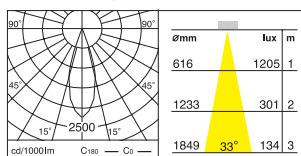

Ref. 01
Beam Angle Ref. 20°

Ref. 02
Beam Angle Ref. 40°

● LED 8W / 3,000K

● LED 8W / 3,000K

● LED 11W / 3,000K

● LED 11W / 3,000K

DD-37100.07 LED ARRAY 11W, 8W

DD-37110.07 LED ARRAY 11W, 8W