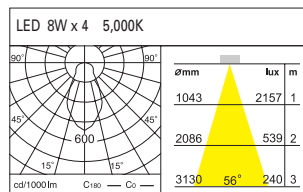

DD-20710.01 LED 8W

Weight : 0.5kg
 / 114 x 114mm (4 1/2" x 4 1/2")

DD-20720.01 LED 8W x 2

Weight : 1.0kg
 / 226 x 114mm (8 9/10" x 4 1/2")

DD-20740.01 LED 8W x 4

Weight : 2.0 kg
 / 226 x 226mm (8 9/10" x 8 9/10")