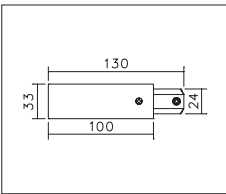

DR-105
Feed-in Cap / White, Black