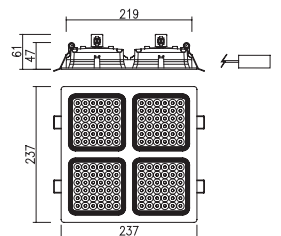

DD-20710.01 LED 8W

Weight : 0.5kg
 / 114 x 114mm (4 1/2" x 4 1/2")

DD-20720.01 LED 8W x 2

Weight : 1.0kg
 / 226 x 114mm (8 9/10" x 4 1/2")

DD-20740.01 LED 8W x 4

Weight : 2.0 kg
 / 226 x 226mm (8 9/10" x 8 9/10")