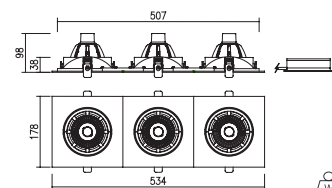

Weight : 2.0 kg

Weight : 3.0 kg

515 x 165mm (20 3/10" x 6 1/2")