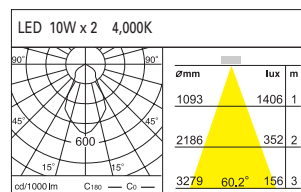

DD-20710.02 LED 10W

Weight : 1.0kg
 180 x 180mm (7 1/10" x 7 1/10")

DD-20720.02 LED 10W x 2

Weight : 2.0kg
 310 x 180mm (12 1/5" x 7 1/10")

PRODUCT PROFILE

This new LED Downlight system is all in one lighting fixture which is combined fitting and heat sink and also consists of very simple and sturdy design.