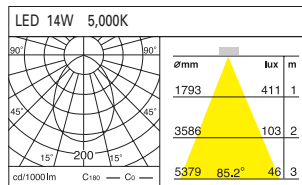

DD-20840.02 LED 14W x 2
DD-20841.02 LED 19W x 2

Weight : 1.7kg
320 x 185mm (12 1/10 x 7 3/10")