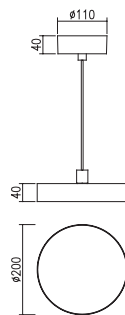

DP-51170.02 LED 27W