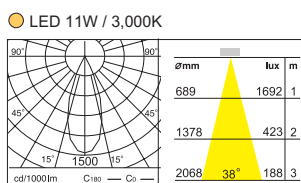

DD-37100.05 series
Recessed Down Light / Accent Light

TRIM	AL. Die-Casting, Electrostatic Powder Coating
ADJUSTABLE RING	AL. Die-Casting, Electrostatic Powder Coating Adjustable Angle (Tilt $\angle 25^\circ$)
REFLECTOR	PC (Vacuum Coating)
HEAT SINK	AL. Die-Casting, Electro Deposition Coating

LIGHT	LED ARRAY
INPUT VOLTAGE	220-240V AC , 50-60Hz (option : 100-240V AC , 50-60Hz)

COLOR TEMPERATURE (K)	INPUT POWER	OUTPUT POWER	MODULE EFFICIENCY (lm/w)	LUMINOUS FLUX (lm)	OUTPUT VOLTAGE (nominal)	COLOR RENDERING INDEX_CRI
● 3,000K	8W	6W	72 lm/w	451 lm	18V DC	80
● 3,000K	11W	9W	90 lm/w	808 lm	21V DC	80

OUTPUT CURRENT	350mA DC (constant current)
OPERATING TEMPERATURE RANGE	-20 to +40 °C
MAINTENANCE OF LUMEN -L70	50,000 hours at 25 °C
DRIVER LIFETIME	50,000 hours
COLOR TEMPERATURE	● 3,000K(8W, 11W) ● 2,700K(8W)

Ref. 01
Beam Angle Ref. 20°

Ref. 02
Beam Angle Ref. 40°