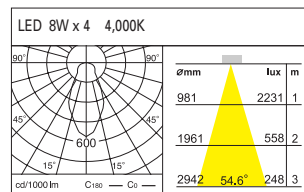

DD-20710.01 LED 8W

Weight : 0.5kg
 / 114 x 114mm (4 1/2" x 4 1/2")

DD-20720.01 LED 8W x 2

Weight : 1.0kg
 / 226 x 114mm (8 9/10" x 4 1/2")

DD-20740.01 LED 8W x 4

Weight : 2.0 kg
 / 226 x 226mm (8 9/10" x 8 9/10")