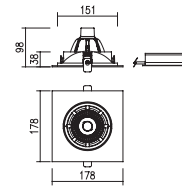

Weight : 0.8 kg

Weight : 1.0 kg

165 x 165mm (6 1/2" x 6 1/2")