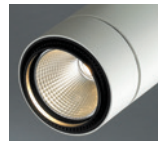

Wide Beam Reflector (AL.)