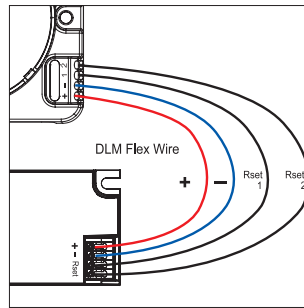

DRIVER ELECTRIC DIAGRAM