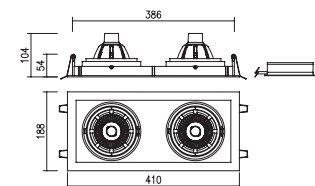

Weight : 1.5kg

Weight : 2.0kg

400 x 170mm (15 7/10" x 6 7/10")