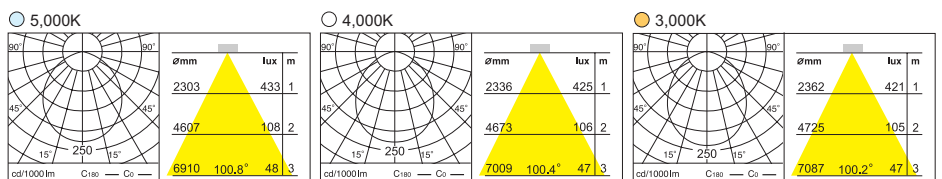

- LED
- 0.4 kg
- ☐ White
  - ☐ Black
  - ☐ Gray

TRIM	PC, Urethane Coating
LED HOUSING	Steel
HEAT SINK	AL. Die-Casting, Electrostatic Powder Coating
COVER	PC

LIGHT	LED
INPUT VOLTAGE	220-240V AC , 50-60Hz (option : 100-240V AC , 50-60Hz)

COLOR TEMPERATURE (K)	INPUT POWER	OUTPUT POWER	MODULE EFFICIENCY (lm/w)	LUMINOUS FLUX (lm)	OUTPUT VOLTAGE (nominal)	COLOR RENDERING INDEX_CRI
5,000K	13W	11W	97 lm/w	1,060 lm	31V DC	80
4,000K	13W	11W	95 lm/w	1,036 lm	31V DC	80
3,000K	13W	11W	97 lm/w	1,024 lm	30V DC	80

OUTPUT CURRENT	350 mA DC (constant current)
OPERATING TEMPERATURE RANGE	-20 to +40°C
MAINTENANCE OF LUMEN -L70	40,000 hours at 25°C
DRIVER LIFETIME	50,000 hours

COLOR TEMPERATURE   ☐ 5,000K   ☐ 4,000K   ☒ 3,000K

DRAWING