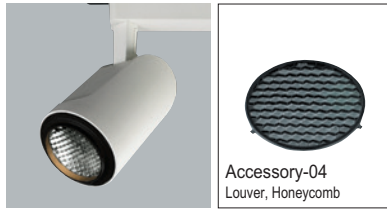

DDC-65100 Fortimo SLM 2000
DDC-65101 Fortimo SLM 3000