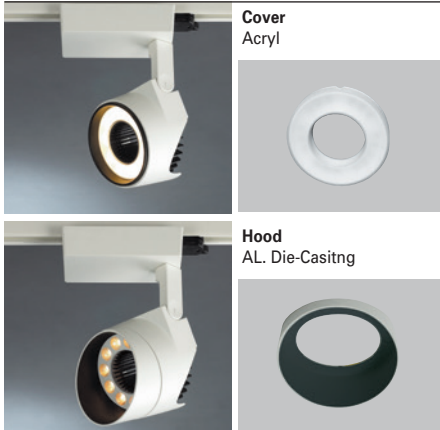

ACCESSORY

DDC-65120 POWER LED