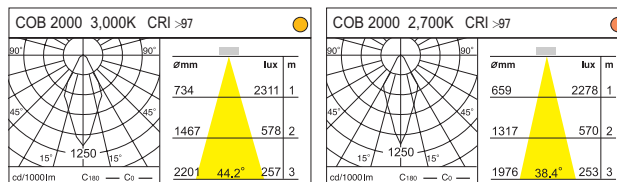

**CRI >97
COB type**

DP-51100.03						
LIGHT		COB				
INPUT VOLTAGE		220-240V AC , 50-60Hz				
MODULE LUMINOUS FLUX	COLOR TEMPERATURE (K)	INPUT POWER (W)	MODULE POWER (W)	MODULE EFFICIENCY (lm/W)	LUMINOUS FLUX (lm)	COLOR RENDERING INDEX_CRI
2000	3,000K	31W	28W	58 lm/W	1,605 lm	>97
2000	2,700K	31W	28W	55 lm/W	1,513 lm	>97

OPERATING TEMPERATURE RANGE	-20 to +35 °C
MAINTENANCE OF LUMEN -L70	50,000 hours at 25 °C
DRIVER LIFETIME	50,000 hours
COLOR TEMPERATURE	3,000K / 2,700K