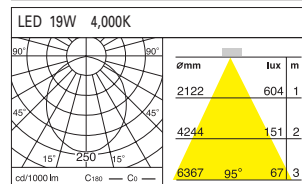

DD-20830.03 LED 14W
DD-20831.03 LED 19W

Weight : 1.3kg
Size / 200 x 200mm (7 7/8 x 7 7/8")

DD-20840.03 LED 14W x 2
DD-20841.03 LED 19W x 2

Weight : 1.7kg
Size / 335 x 200 mm (13 1/5 x 7 7/8")

DD-20830.04 series
Recessed Down Light