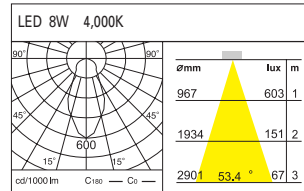

Weight : 0.5kg
/ 114 x 114mm (4 1/2" x 4 1/2")

DD-20720.01 LED 8W x 2