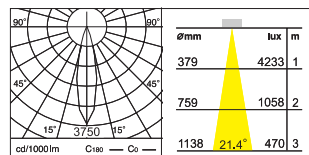

Ref. 01
Beam Angle Ref. 20°

Ref. 02
Beam Angle Ref. 30° ~40°

● LED 8W / 3,000K

● LED 8W / 3,000K

● LED 11W / 3,000K

● LED 11W / 3,000K

DDC-65070.01 LED ARRAY 8W, 11W

ACCESSORY