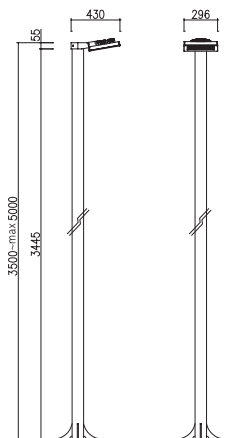

Notes

- For special orders, please make inquires us.
- Led : IP 66