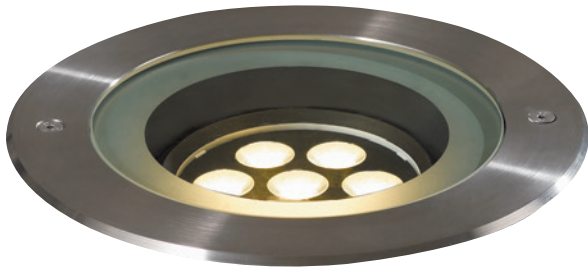

HOUSING	Inner Housing : AL. Die-Casting Outer Housing : PVC					
FRAME RING	Stainless Steel					
LED HOUSING	AL. Die-Casting, Electrostatic Powder Coating					
ACCESSORY	Inner Accessory : Beam angle LENS Type Outer Accessory : Clear Tempered Glass					
BEAM ANGLE	20° , 40°					
LIGHT	Power LED					
INPUT VOLTAGE	100-240V AC , 50-60Hz					
COLOR TEMPERATURE (K)	INPUT POWER (nominal)	OUTPUT POWER (nominal)	MODULE EFFICIENCY (lm/w)	LUMINOUS FLUX (lm)	OUT VOLTAGE (nominal)	COLOR RENDERING INDEX_CRI
○ 4,000K	18W	15W	80 lm/w	1,215 lm	22V DC	75
● 3,000K	18W	15W	79 lm/w	1,190 lm	22V DC	80
OUTPUT CURRENT	700mA DC (constant current)					
OPERATING TEMPERATURE RANGE	-20 to +40 °C					
MAINTENANCE OF LUMEN -L70	25,000 hours at 25 °C					
DRIVER LIFETIME	25,000 hours					
COLOR TEMPERATURE	○ 4,000K ● 3,000K