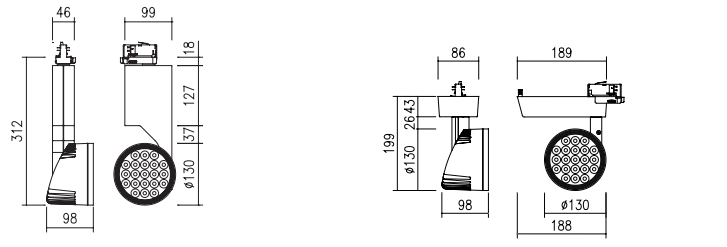

5,000K 4,000K 3,000K

ACCESSORY	Beam angle LENS Type

DDC-65110.01 Power LED

DDC-65110.02 Power LED

Beam Angle Lens 10°

Beam Angle Lens 15°

Beam Angle Lens 20°

Beam Angle Lens 30°