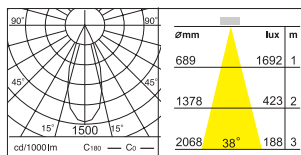

Ref. 01
Beam Angle Ref. 20°

Ref. 02
Beam Angle Ref. 40°

● LED 8W / 3,000K

● LED 8W / 3,000K

● LED 11W / 3,000K

● LED 11W / 3,000K

DD-37110.06 LED ARRAY 11W x 1, 8W x 1

DD-37120.06 LED ARRAY 11W x 2, 8W x 2