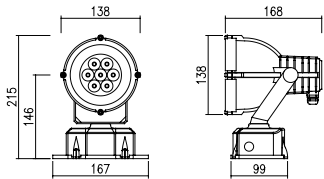

HOUSING & HEAT SINK	AL. Die-Casting, Electrostatic Powder Coating
DRIVER CASE	AL. Die-Casting, Electrostatic Powder Coating
ACCESSORY	Inner Accessory : Beam angle LENS Type Outer Accessory : Clear Tempered Glass Fixed Hood : AL. Die-Casting
COMPONENT	Peg : AL. Die-Casting (Light Gray, Black, Dark Gray)
Mounting Option	Wall/ Vertical Surface Mounting Surface Mounting Peg Mounting
BEAM ANGLE	20° , 40°

LIGHT	Power LED
INPUT VOLTAGE	100-240V AC , 50-60Hz

COLOR TEMPERATURE (K)	INPUT POWER (nominal)	OUTPUT POWER (nominal)	MODULE EFFICIENCY (lm/w)	LUMINOUS FLUX (lm)	OUT VOLTAGE (nominal)	COLOR RENDERING INDEX_CRI
○ 4,000K	18W	15W	80 lm/w	1,215 lm	22V DC	75
● 3,000K	18W	15W	79 lm/w	1,190 lm	22V DC	80

OUTPUT CURRENT	700mA DC (constant current)
OPERATING TEMPERATURE RANGE	-20 to +40℃
MAINTENANCE OF LUMEN -L70	25,000 hours at 25℃
DRIVER LIFETIME	25,000 hours
COLOR TEMPERATURE	○ 4,000K ● 3,000K