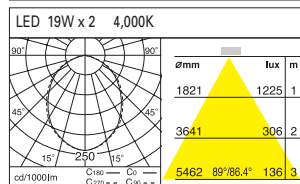

DD-20830.02 LED 14W
DD-20831.02 LED 19W

Weight : 1.1kg
185 x 185mm (7 3/10 x 7 3/10")

DD-20840.02 LED 14W x 2
DD-20841.02 LED 19W x 2

Weight : 1.7kg
320 x 185mm (12 1/10 x 7 3/10")

DD-20830.03 series
Recessed Down Light