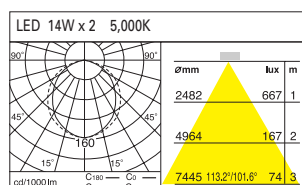

DD-20830.03 LED 14W
DD-20831.03 LED 19W

Weight : 1.3kg
Size / 200 x 200mm (7 7/8 x 7 7/8")

DD-20840.03 LED 14W x 2
DD-20841.03 LED 19W x 2

Weight : 1.7kg
Size / 335 x 200 mm (13 1/5 x 7 7/8")

DD-20830.04 series
Recessed Down Light