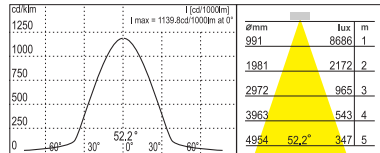

HPML 30W + 60W 3,000K