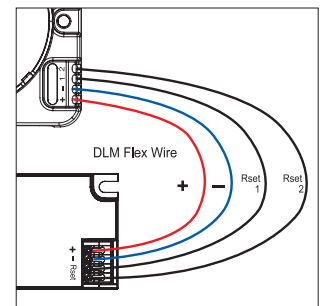

DRIVER ELECTRIC DIAGRAM

DP-51042 Series	Fortimo DLM Flex 2000 (5,000K) <table border="1"> <thead> <tr> <th>∅mm</th> <th>lux</th> <th>m</th> </tr> </thead> <tbody> <tr> <td>1261</td> <td>1678</td> <td>1</td> </tr> <tr> <td>2521</td> <td>420</td> <td>2</td> </tr> <tr> <td>3782</td> <td>65,8°</td> <td>186</td> </tr> </tbody> </table>	Fortimo DLM Flex 2000 (4,000K) <table border="1"> <thead> <tr> <th>∅mm</th> <th>lux</th> <th>m</th> </tr> </thead> <tbody> <tr> <td>1244</td> <td>1776</td> <td>1</td> </tr> <tr> <td>2489</td> <td>444</td> <td>2</td> </tr> <tr> <td>3733</td> <td>64°</td> <td>197</td> </tr> </tbody> </table>	Fortimo DLM Flex 2000 (3,000K) <table border="1"> <thead> <tr> <th>∅mm</th> <th>lux</th> <th>m</th> </tr> </thead> <tbody> <tr> <td>1207</td> <td>1821</td> <td>1</td> </tr> <tr> <td>2415</td> <td>455</td> <td>2</td> </tr> <tr> <td>3622</td> <td>62,2°</td> <td>202</td> </tr> </tbody> </table>	
	DP-51042 Series	Fortimo DLM Flex 3000 (5,000K) <table border="1"> <thead> <tr> <th>∅mm</th> <th>lux</th> <th>m</th> </tr> </thead> <tbody> <tr> <td>1254</td> <td>2616</td> <td>1</td> </tr> <tr> <td>2057</td> <td>654</td> <td>2</td> </tr> <tr> <td>3761</td> <td>64,2°</td> <td>291</td> </tr> </tbody> </table>	Fortimo DLM Flex 3000 (4,000K) <table border="1"> <thead> <tr> <th>∅mm</th> <th>lux</th> <th>m</th> </tr> </thead> <tbody> <tr> <td>1247</td> <td>2577</td> <td>1</td> </tr> <tr> <td>2495</td> <td>644</td> <td>2</td> </tr> <tr> <td>3742</td> <td>65,4°</td> <td>286</td> </tr> </tbody> </table>	Fortimo DLM Flex 3000 (3,000K) <table border="1"> <thead> <tr> <th>∅mm</th> <th>lux</th> <th>m</th> </tr> </thead> <tbody> <tr> <td>1247</td> <td>2556</td> <td>1</td> </tr> <tr> <td>2493</td> <td>639</td> <td>2</td> </tr> <tr> <td>3740</td> <td>65,4°</td> <td>284</td> </tr> </tbody> </table>