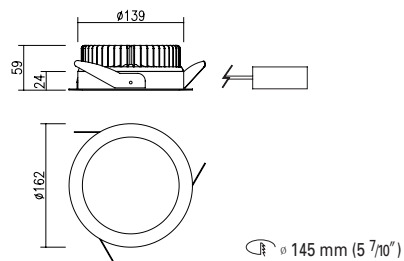

DD-20650
Recessed Down Light / Moistureproof Down Light

This new LED Downlight system is all in one lighting fixture which is combined fitting and heat sink and also consists of very simple and sturdy design.

- Moistureproof available
- Polycarbonate cover

18W 21 LED

LED | IP 44 | 0.5 kg | ☐ White ☒ Black ☐ Gray

TRIM & HOUSING	Aluminium. Electrostatic Powder Coating
HEAT SINK	Aluminium. Electrostatic Powder Coating
COVER	PC

LIGHT	LED
INPUT VOLTAGE	220-240V AC , 50-60Hz (option : 100-240V AC , 50-60Hz)

COLOR TEMPERATURE (K)	INPUT POWER	OUTPUT POWER	MODULE EFFICIENCY (lm/w)	LUMINOUS FLUX (lm)	OUTPUT VOLTAGE (nominal)	COLOR RENDERING INDEX_CRI
5,000K	18W	15W	76 lm/w	1,144 lm	43V DC	80
4,000K	17W	14W	81 lm/w	1,145 lm	40V DC	80
3,000K	18W	15W	71 lm/w	1,081 lm	44V DC	80

OUTPUT CURRENT	350mA DC (constant current)
OPERATING TEMPERATURE RANGE	-20 to +40 °C
MAINTENANCE OF LUMEN -L70	40,000 hours at 25 °C
DRIVER LIFETIME	50,000 hours

COLOR TEMPERATURE ☒ 5,000K ☐ 4,000K ☐ 3,000K

DRAWING