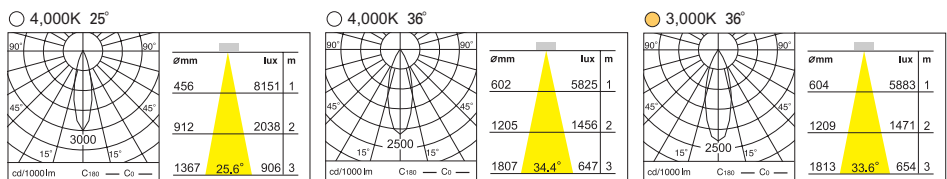

PHILIPS

LED HOUSING	Steel, Electrostatic Powder Coating Adjustable Angle (Tilt $\angle 90^\circ$)
MOUNTING RING	AL. Extrude, Electrostatic Powder Coating (Black only)
BEAM ANGLE	24°, 36°
INSTALLATION	On 1 circuit track (Option : On 3 circuit track)

LIGHT	CertaFlux SLS
INPUT VOLTAGE	220-240V AC , 50-60Hz

COLOR TEMPERATURE (K)	INPUT POWER	BEAM ANGLE	LUMINOUS FLUX (lm)	SYSTEM EFFICIENCY (lm/W)	COLOR RENDERING INDEX_CRI
○ 4,000K	32W	24°, 36°	2,730 lm	85 lm/W	80
● 3,000K	32W	24°, 36°	2,577 lm	81 lm/W	80

OPERATING TEMPERATURE RANGE	-20 to +35 °C
MAINTENANCE OF LUMEN -L70	25,000 hours at 25 °C
COLOR TEMPERATURE	○ 4,000K ● 3,000K