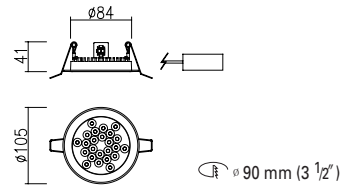

- LED
- 0.3 kg
- ☐ White
- ☐ Black
- ☐ Gray

TRIM & LED HOUSING & HEAT SINK COVER AL. Die-Casting, Electrostatic Powder Coating
Housing Cover _ PC

LIGHT LED
INPUT VOLTAGE 220-240V AC , 50-60Hz (option : 100-240V AC , 50-60Hz)

COLOR TEMPERATURE (K)	INPUT POWER	OUTPUT POWER	MODULE EFFICIENCY (lm/w)	LUMINOUS FLUX (lm)	OUTPUT VOLTAGE (nominal)	COLOR RENDERING INDEX_CRI
5,000K	5W	4W	98 lm/w	400 lm	12V DC	80
4,000K	5W	4W	104 lm/w	405 lm	11V DC	80
3,000K	5W	4W	100 lm/w	398 lm	11V DC	80

OUTPUT CURRENT 350mA DC (constant current)
OPERATING TEMPERATURE RANGE -20 to +40°C
MAINTENANCE OF LUMEN -L70 40,000 hours at 25°C
DRIVER LIFETIME 50,000 hours

COLOR TEMPERATURE ☒ 5,000K ☐ 4,000K ☐ 3,000K

DRAWING