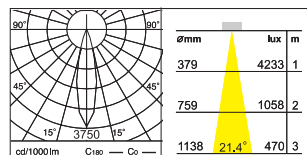

Ref. 01
Beam Angle Ref. 20°

Ref. 02
Beam Angle Ref. 30° -40°

LED 8W / 3,000K

LED 8W / 3,000K

LED 11W / 3,000K

LED 11W / 3,000K

ACCESSORY

Acrylic Plate
: Frosted Tempered, Reduce Glare