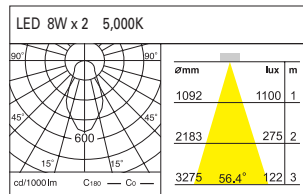

DD-20710.01 LED 8W

Weight : 0.5kg
 / 114 x 114mm (4 1/2" x 4 1/2")

DD-20720.01 LED 8W x 2

Weight : 1.0kg
 / 226 x 114mm (8 9/10" x 4 1/2")

DD-20740.01 LED 8W x 4

Weight : 2.0 kg
 / 226 x 226mm (8 9/10" x 8 9/10")