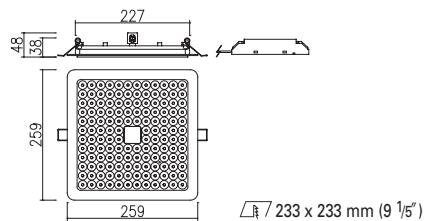

- LED
- 1.4 kg
- ☐ White
  - ☐ Black
  - ☐ Gray

TRIM & LED HOUSING & HEAT SINK AL. Die-Casting, Electrostatic Powder Coating
COVER Housing Cover _ PC

LIGHT LED
INPUT VOLTAGE 220-240V AC , 50-60Hz (option : 100-240V AC , 50-60Hz)

COLOR TEMPERATURE (K)	INPUT POWER	OUTPUT POWER	MODULE EFFICIENCY (lm/w)	LUMINOUS FLUX (lm)	OUTPUT VOLTAGE (nominal)	COLOR RENDERING INDEX_CRI
● 5,000K	28W	23W	122 lm/w	2,750 lm	23V DC	80
○ 4,000K	28W	23W	113 lm/w	2,547 lm	23V DC	80
● 3,000K	28W	23W	108 lm/w	2,584 lm	23V DC	80

OUTPUT CURRENT 1,000mA DC (constant current)
OPERATING TEMPERATURE RANGE -20 to +40°C
MAINTENANCE OF LUMEN -L70 40,000 hours at 25°C
DRIVER LIFETIME 50,000 hours

COLOR TEMPERATURE ● 5,000K ○ 4,000K ● 3,000K

DRAWING