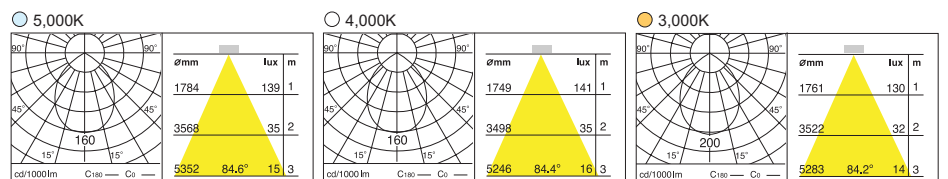

DD-20630.02
Recessed Down Light / Moistureproof Down Light

This new LED Downlight system is all in one lighting fixture which is combined fitting and heat sink and also consists of very simple and sturdy design.

- Moistureproof available
- Polycarbonate cover

11W 12 LED

- LED
- IP 44
- 0.3 kg
- White
- Black
- Gray

TRIM & HOUSING	Aluminium. Electrostatic Powder Coating
HEAT SINK	Aluminium. Electrostatic Powder Coating
COVER	PC

LIGHT	LED
INPUT VOLTAGE	220-240V AC , 50-60Hz (option : 100-240V AC , 50-60Hz)

COLOR TEMPERATURE (K)	INPUT POWER	OUTPUT POWER	MODULE EFFICIENCY (lm/w)	LUMINOUS FLUX (lm)	OUTPUT VOLTAGE (nominal)	COLOR RENDERING INDEX CRI
5,000K	10W	9W	28 lm/w	246 lm	25V DC	80
4,000K	9W	8W	31 lm/w	248 lm	23V DC	80
3,000K	11W	9W	26 lm/w	228 lm	25V DC	80

OUTPUT CURRENT	350mA DC (constant current)
OPERATING TEMPERATURE RANGE	-20 to +40 °C
MAINTENANCE OF LUMEN -L70	40,000 hours at 25 °C
DRIVER LIFETIME	50,000 hours

COLOR TEMPERATURE   5,000K   4,000K   3,000K

DRAWING