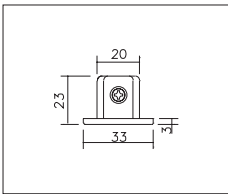

DR-106
End Cap / White, Black