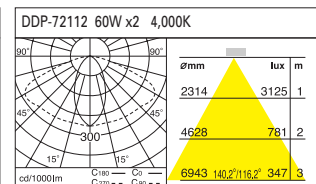

Anchor Bolt Base