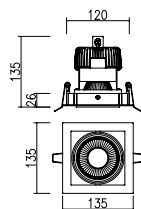

Weight : 1.0 kg

125 x 125mm (5" x 5")