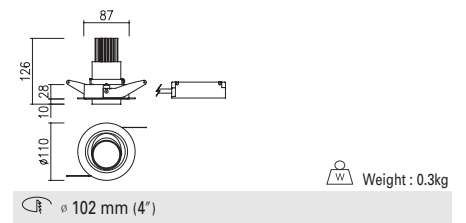

DD-37110.07 LED ARRAY 11W, 8W