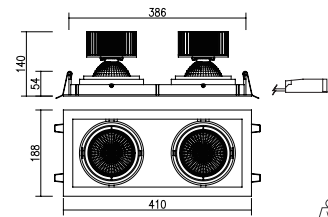

Weight : 1.1kg

∅ 166mm (6 1/2")

Weight : 1.5kg

170 x 170mm (6 7/16" x 6 7/16")

Weight : 2.0kg

390 x 170mm (15 2/5" x 6 7/16")

System Multi Down Lights

Using connection bracket, system multi down light comes in a variety of lengths.