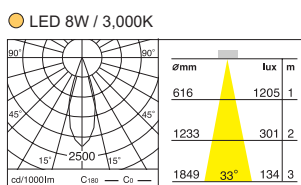

DD-37100.05 series
Recessed Down Light / Accent Light

TRIM	AL. Die-Casting, Electrostatic Powder Coating
ADJUSTABLE RING	AL. Die-Casting, Electrostatic Powder Coating Adjustable Angle (Tilt $\angle 25^\circ$)
REFLECTOR	PC (Vacuum Coating)
HEAT SINK	AL. Die-Casting, Electro Deposition Coating

LIGHT	LED ARRAY
INPUT VOLTAGE	220-240V AC , 50-60Hz (option : 100-240V AC , 50-60Hz)

COLOR TEMPERATURE (K)	INPUT POWER	OUTPUT POWER	MODULE EFFICIENCY (lm/w)	LUMINOUS FLUX (lm)	OUTPUT VOLTAGE (nominal)	COLOR RENDERING INDEX_CRI
● 3,000K	8W	6W	72 lm/w	451 lm	18V DC	80
● 3,000K	11W	9W	90 lm/w	808 lm	21V DC	80

OUTPUT CURRENT	350mA DC (constant current)
OPERATING TEMPERATURE RANGE	-20 to +40 °C
MAINTENANCE OF LUMEN -L70	50,000 hours at 25 °C
DRIVER LIFETIME	50,000 hours
COLOR TEMPERATURE	● 3,000K(8W, 11W) ● 2,700K(8W)

Ref. 02
Beam Angle Ref. 40°