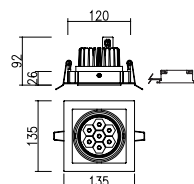

Beam angle LENS Type

DD-37000.01 LED 9W, 18W x 1

DD-37010.01 LED 9W, 18W x 1

DD-37020.01 LED 9W, 18W x 2

Weight : 0.5kg

∅ 119mm (4 3/8")

Weight : 1.0kg

125 x 125mm (5" x 5")