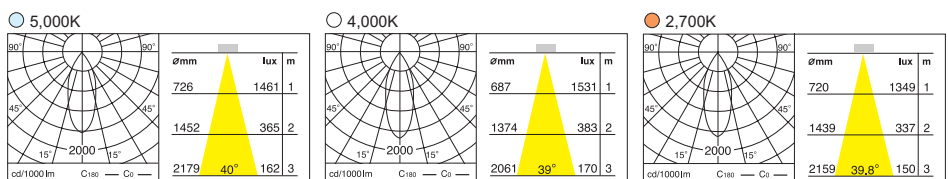

LED DISK | 0,5 kg

☐ White
☒ Black
☐ Gray

PHILIPS

TRIM	AL. Die-Casting, Electrostatic Powder Coating
FRAME	Steel
REFLECTOR	AL. Anodized Specular Silver Square with Embossing
HEAT SINK	AL. Die-Casting, Electro Deposition Coating

LIGHT LED DISK (Integrated LED)
INPUT VOLTAGE 220-240V AC , 50-60Hz

COLOR TEMPERATURE (K)	INPUT POWER	LUMINOUS FLUX (lm)	SYSTEM EFFICIENCY (lm/w)	COLOR RENDERING INDEX_CRI
5,000K	11W	804 lm	75 lm/W	80
4,000K	11W	811 lm	77 lm/W	80
2,700K	11W	798 lm	68 lm/W	80

OPERATING TEMPERATURE RANGE -20 to +40 °C
MAINTENANCE OF LUMEN -L70 25,000 hours at 25 °C
COLOR TEMPERATURE ☒ 5,000K ☐ 4,000K ☐ 2,700K

DRAWING