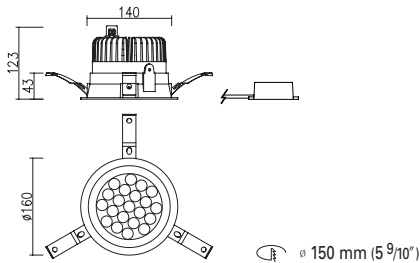

DD-12160
Recessed Down Light

30W 21 LED

- Power LED
- 1.0 kg
- White
- Black
- Gray

TRIM AL. Die-Casting, Electrostatic Powder Coating
 HEAT SINK AL. Die-Casting, Electro Deposition Coating
 ACCESSORY Beam angle LENS Type
 BEAM ANGLE 10°, 15°, 20°, 30°, 40°