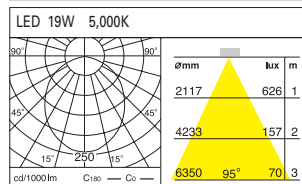

DD-20830.03 LED 14W
DD-20831.03 LED 19W

Weight : 1.3kg
Size / 200 x 200mm (7 7/8 x 7 7/8")

DD-20840.03 LED 14W x 2
DD-20841.03 LED 19W x 2

Weight : 1.7kg
Size / 335 x 200 mm (13 1/5 x 7 7/8")

DD-20830.04 series
Recessed Down Light