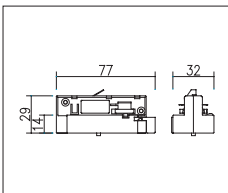

DR-101, 102, 103
1-Circuit Track System

Track	Aluminum, Electrostatic Powder Coating (White, Black)
Spec	Single Circuit 2 Copper conductors (12A) Standard Length : 1m, 2m, 3m
DR-101	1m
DR-102	2m
DR-103	3m