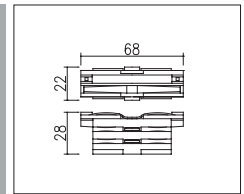

DR-307
Straight Connector / White, Black