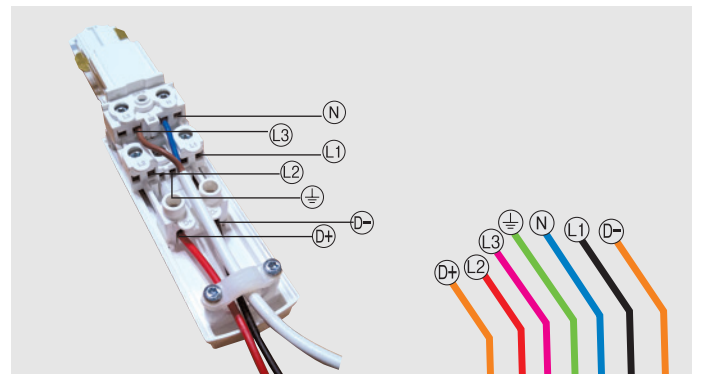

POWER GROUND CONNECTIONS _ 전원 접지 연결 시키는 법

DF-79840 Series / DDP-72110 Series

LED FLOOD LIGHTS & POLE LIGHTS

DF-79840 series, **DDP-72110** series

These fixtures are square shape garden light. Easy installation and convenient maintenance. Simple and solid, AL. Die-casting body is light and has great durability.