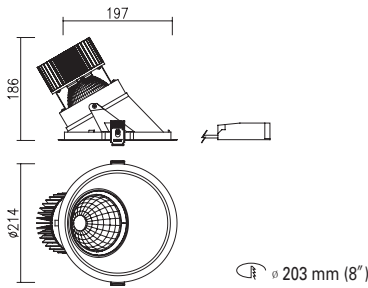

DD-26520 series
Recessed Down Light / Wall Washer Down Light

PHILIPS OSRAM

TRIM	AL. Die-Casting, Electrostatic Powder Coating
MOUNTING RING	AL. Die-Casting, Electrostatic Powder Coating
HEAT SINK	AL. Extrude, Electro Deposition Coating
COVER	PC
REFLECTOR	PC, Vacuum Coating

LIGHT	Fortimo SLM , Preva Core
INPUT VOLTAGE	220-240V AC , 50-60Hz

ORDER NO.	MODULE LUMINOUS FLUX	COLOR TEMPERATURE (K)	INPUT POWER (W)	MODULE POWER (W)	MODULE EFFICIENCY (lm/W)	LUMINOUS FLUX (lm)	COLOR RENDERING INDEX_CRI
DD-26520	2000	○ 4,000K	22W	18W	94 lm/W	1,648 lm	80
DD-26520	2000	● 3,000K	22W	18W	85 lm/W	1,528 lm	80
DD-26520	2000	● 3,000K	23W	18W	74 lm/W	1,344 lm	>90
DD-26521	3000	○ 4,000K	30W	24W	93 lm/W	2,273 lm	80
DD-26521	3000	● 3,000K	29W	24W	85 lm/W	2,076 lm	80
DD-26521	3000	● 3,000K	30W	25W	75 lm/W	1,878 lm	>90

OPERATING TEMPERATURE RANGE	-20 to +35°C
MAINTENANCE OF LUMEN -L70	50,000 hours at 25°C
DRIVER LIFETIME	50,000 hours
COLOR TEMPERATURE	4,000K / 3,000K