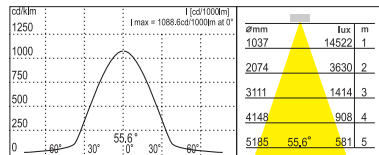

Hood
- Steel
- Light Gray, Black, Dark Gray

DF-79860 HPML 30W x3 6,500K

HPML 30W x3 3,000K

DF-79861 HPML 30W x2 + 60W 6,500K

HPML 30W x2 + 60W 3,000K

DF-79862 HPML 30W + 60W x2 6,500K

HPML 30W + 60W x2 3,000K