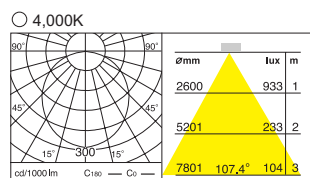

ABACO SERIES Down Lights   page.178-183

ABACO SERIES Pendants   page.250-251