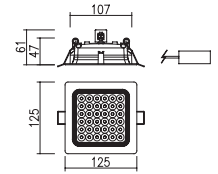

DD-20710.01 LED 8W

Weight : 0.5kg
 / 114 x 114mm (4 1/2" x 4 1/2")

DD-20720.01 LED 8W x 2

Weight : 1.0kg
 / 226 x 114mm (8 9/10" x 4 1/2")

DD-20740.01 LED 8W x 4

Weight : 2.0 kg
 / 226 x 226mm (8 9/10" x 8 9/10")