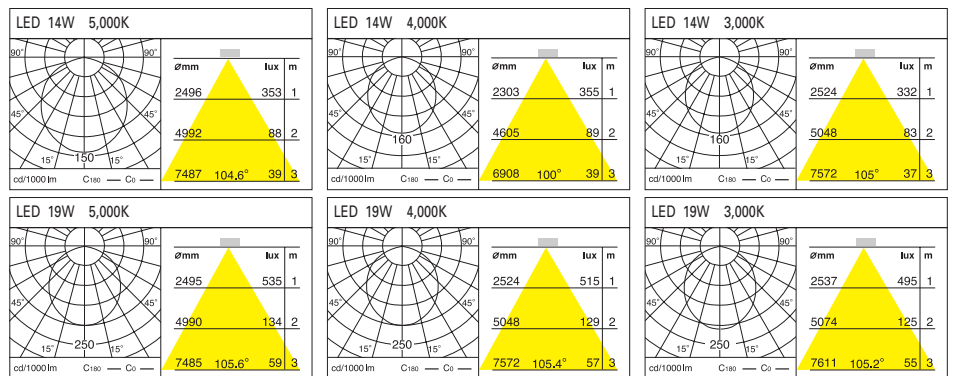

DD-20830.01 LED 14W
 DD-20831.01 LED 19W

Weight : 1.1kg
 185 x 185mm (7 3/10 x 7 3/10")

DD-20840.01 LED 14W x 2
 DD-20841.01 LED 19W x 2

Weight : 1.7kg
 320 x 185mm (12 1/10 x 7 3/10")

DD-20830.02 series
Recessed Down Light