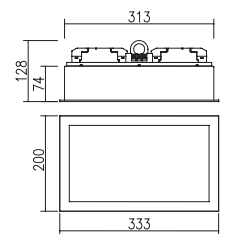

DD-20830.01 LED 14W
 DD-20831.01 LED 19W

Weight : 1.1kg
 185 x 185mm (7 3/10 x 7 3/10")

DD-20840.01 LED 14W x 2
 DD-20841.01 LED 19W x 2

Weight : 1.7kg
 320 x 185mm (12 1/10 x 7 3/10")

DD-20830.02 series
Recessed Down Light