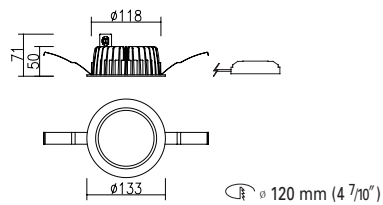

- LED
- 0.5 kg
- ☐ White
- ☐ Black
- ☐ Gray

TRIM	AL. Die-Casting, Electrostatic Powder Coating
LED HOUSING & HEAT SINK	AL. Die-Casting, Electrostatic Powder Coating
COVER	PC

LIGHT	LED
INPUT VOLTAGE	220-240V AC , 50-60Hz (option : 100-240V AC , 50-60Hz)

COLOR TEMPERATURE (K)	INPUT POWER	OUTPUT POWER	MODULE EFFICIENCY (lm/w)	LUMINOUS FLUX (lm)	OUTPUT VOLTAGE (nominal)	COLOR RENDERING INDEX_CRI
○ 5,000K	8W	6W	90 lm/w	551 lm	18V DC	80
○ 4,000K	8W	6W	94 lm/w	554 lm	17V DC	80
● 3,000K	8W	6W	93 lm/w	548 lm	17V DC	80

OUTPUT CURRENT	350mA DC (constant current)
OPERATING TEMPERATURE RANGE	-20 to +40 °C
MAINTENANCE OF LUMEN -L70	40,000 hours at 25 °C
DRIVER LIFETIME	50,000 hours

COLOR TEMPERATURE   ○ 5,000K   ○ 4,000K   ● 3,000K

DRAWING