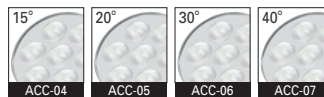

ACCESSORY

Option-B (Beam angle LENS Type)