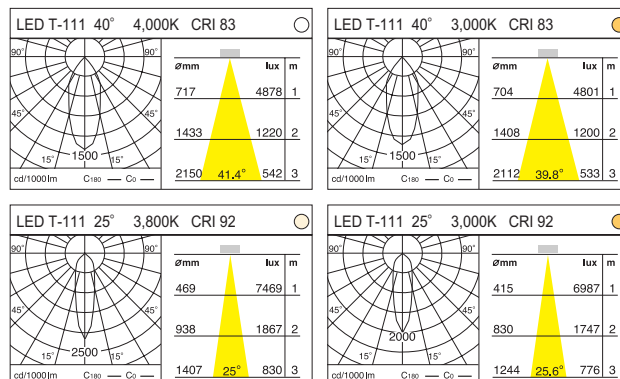

TRIM	AL. Die-Casting, Electrostatic Powder Coating
ADJUSTABLE RING	AL. Die-Casting, Electrostatic Powder Coating Adjustable Angle (Tilt $\angle 25^\circ$)
ROTATE RING	PC, Urethane Coating. Adjustable Angle (Rotate $\angle 350^\circ$)
MOUNTING RING	AL. Die-Casting, Electrostatic Powder Coating

LIGHT	LED-T111, Coin AR111
INPUT VOLTAGE	220-240V AC , 50-60Hz (option : 110-130V AC , 50-60Hz)

COLOR TEMPERATURE (K)	INPUT POWER	BEAM ANGLE (°)	LUMINOUS FLUX (lm)	OUTPUT VOLTAGE (nominal)	COLOR RENDERING INDEX_CRI
○ 4,000K	47W	25°, 40°	3,402 lm	34V DC	83
● 3,000K	47W	25°, 40°	3,226 lm	34V DC	83
○ 3,800K	47W	25°	3,107 lm	34V DC	92
● 3,000K	47W	25°	2,951 lm	34V DC	92

LIFETIME	35,000 hours
COLOR TEMPERATURE	○ 4,000K (CRI 83) ● 3,800K (CRI 92) ● 3,000K (CRI 83,92)