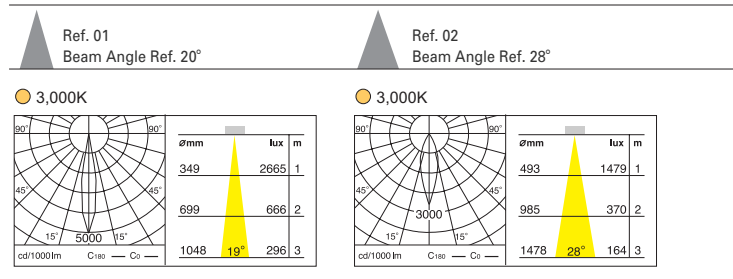

ACCESSORY

Acrylic Plate
: Frosted Tempered, Reduce Glare