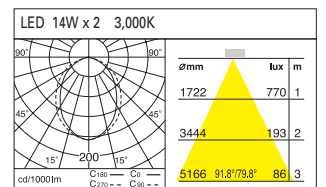

DD-20830.04 LED 14W
DD-20831.04 LED 19W

Weight : 1.3kg
200 x 200mm (7 7/8 x 7 7/8")

DD-20840.04 LED 14W x 2
DD-20841.04 LED 19W x 2

Weight : 1.7kg
335 x 200 mm (13 1/5 x 7 7/8")

DD-20910.02 Series

LED DOWN LIGHTS