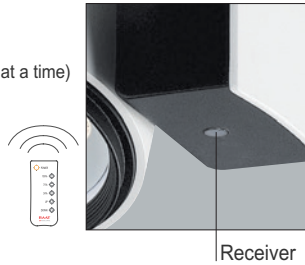

DDC-65010.02 POWER LED

▶ **Option A**
Non-Dimmable Driver

▶ **Option B**
LED Dimmable Driver
- Remote Control
- Individual Control (One at a time)

※ 옵션기능
- 디밍드라이버 가능
- 리모콘을 이용한 디밍

Vanity

The reflector gently touches the gear box, two bodies joining
: a beam of light is born.