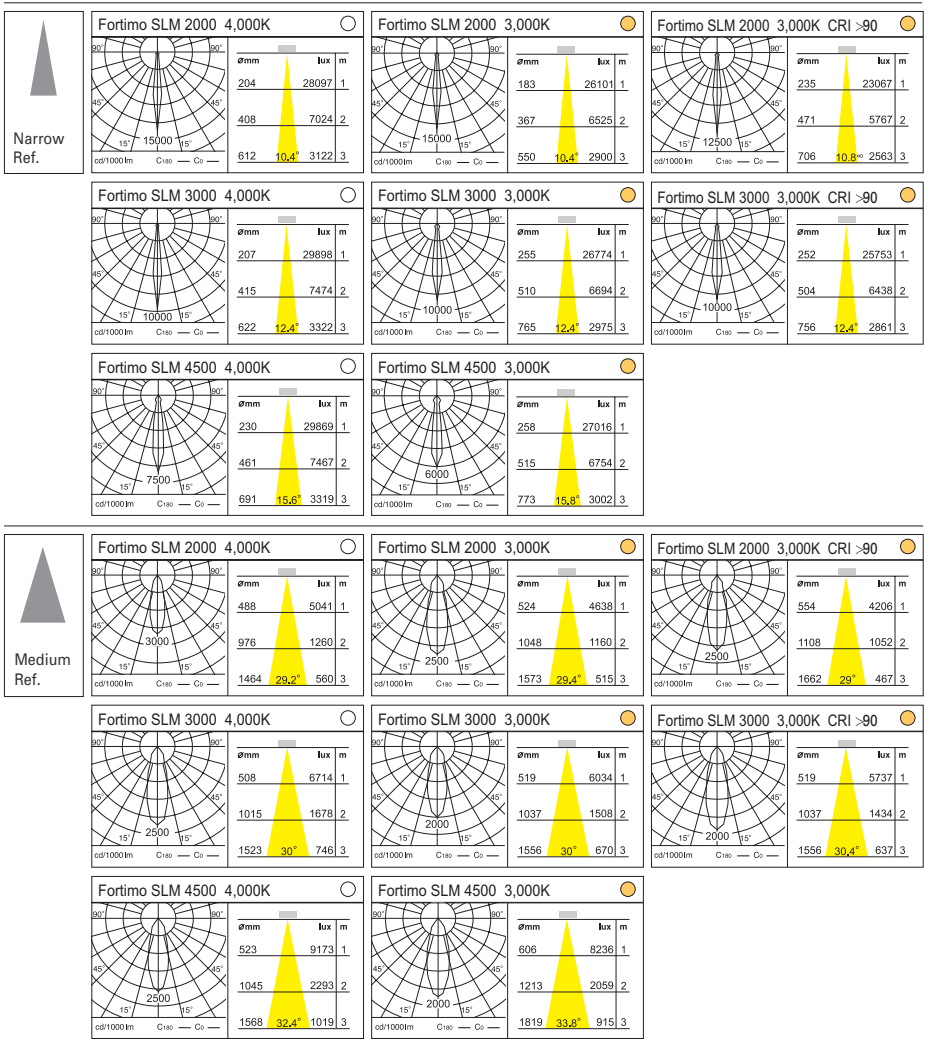

∅ 155mm (6 1/10")

165 x 165mm (6 1/2" x 6 1/2")

Weight : 2.0 kg

335 x 165mm (13 1/5" x 6 1/2")

515 x 165mm (20 3/10" x 6 1/2")