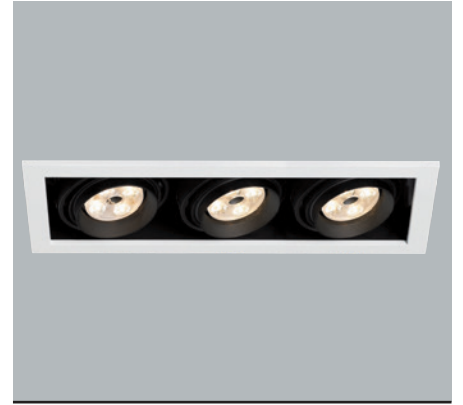

DD-30033.04 LED MR16 7W x 3

△ / 96 x 96mm (3 4/5" x 3 4/5")

△ / 179 x 96mm (7" x 3 4/5")

Weight : 1.0kg

△ / 264 x 96mm (10 2/5" x 3 4/5")