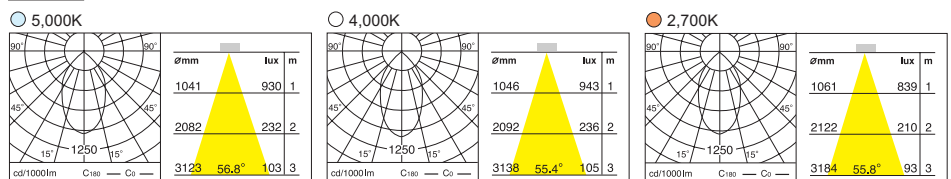

OPERATING TEMPERATURE RANGE	-20 to +40 °C
MAINTENANCE OF LUMEN -L70	25,000 hours at 25 °C
COLOR TEMPERATURE	5,000K 4,000K 2,700K

DRAWING

Ref. 01

Ref. 02

Compact Down Light

∅ 75 mm

∅ 100 mm

∅ 98 mm