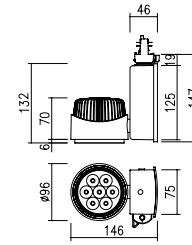

▶ **Option A**
Non-Dimmable Driver

▶ **Option B**
LED Dimmable Driver
- Remote Control
- Individual Control (One at a time)

※ 옵션기능
- 디밍드라이버 가능
- 리모콘을 이용한 디밍