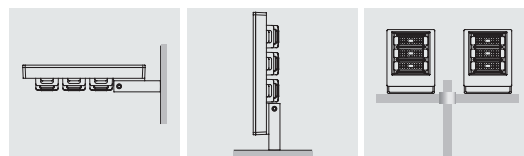

Examples

Wall / Vertical Surface Mounting

Concrete Base Mounting
Stanchion Mounting

Pole Mounting