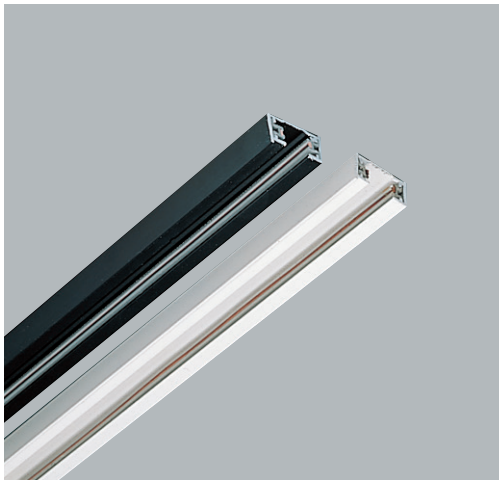

1-Circuit Track System

3-Circuit Track System

DAIL Track System

DR-101, 102, 103
1-Circuit Track System

Track	Aluminum, Electrostatic Powder Coating (White, Black)
Spec	Single Circuit 2 Copper conductors (12A) Standard Length : 1m, 2m, 3m
DR-101	1m
DR-102	2m
DR-103	3m