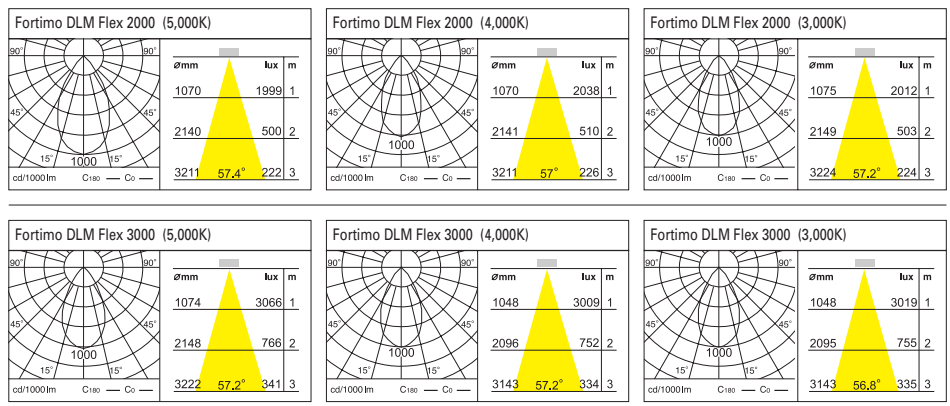

DRIVER ELECTRIC DIAGRAM