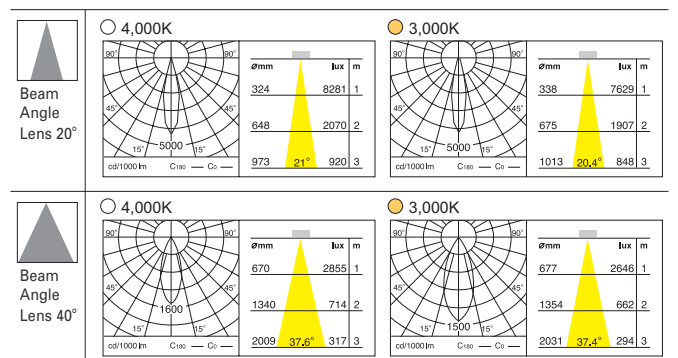

The Angle Adustment
- Locking teeth providing 10° adjustment intervals
- Angle lock is available

Hood Type
- Reduce Glare
- Giving direction

Lens
- 20, 40 Beam Angles