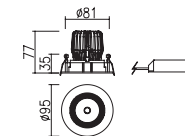

Ref. 01
Beam Angle Ref. 20°

Ref. 02
Beam Angle Ref. 40°

DD-37100.05 LED ARRAY 11W, 8W x 1

ACCESSORY

Acrylic Plate
: Frosted Tempered, Reduce Glare

Weight : 0.3kg

∅ 85 mm (3 3/10")

DD-37110.05 LED ARRAY 11W, 8W x 1