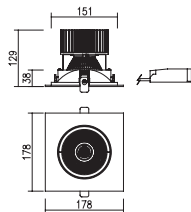

Weight : 0.8 kg

165 x 165mm (6 1/2" x 6 1/2")