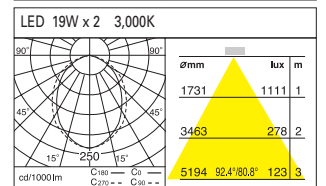

DD-20830.04 LED 14W
DD-20831.04 LED 19W

Weight : 1.3kg
200 x 200mm (7 7/8 x 7 7/8")

DD-20840.04 LED 14W x 2
DD-20841.04 LED 19W x 2

Weight : 1.7kg
335 x 200 mm (13 1/5 x 7 7/8")

DD-20910.02 Series

LED DOWN LIGHTS