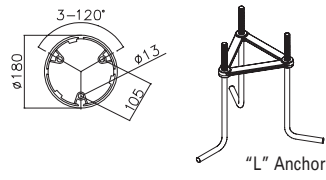

DBO-75142-01

Weight : 6.6 kg

DBO-75142-02

Weight : 3.5 kg

Anchor Base

DBO-75162-01

Weight : 6.6 kg

DBO-75162-02