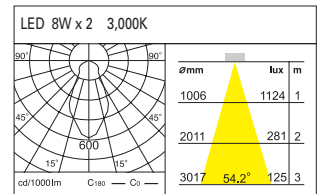

DD-20710.01 LED 8W

Weight : 0.5kg
 / 114 x 114mm (4 1/2" x 4 1/2")

DD-20720.01 LED 8W x 2

Weight : 1.0kg
 / 226 x 114mm (8 9/10" x 4 1/2")

DD-20740.01 LED 8W x 4

Weight : 2.0 kg
 / 226 x 226mm (8 9/10" x 8 9/10")