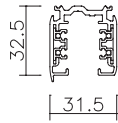

DR-153
Adapter / White, Black

Track Aluminum, Electrostatic Powder Coating (White, Black)

Spec Three Circuit
4 Copper conductors (12A)
Standard Length : 1m, 2m, 3m

DR-301 1m
DR-302 2m
DR-303 3m