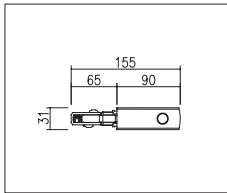

DR-405
Feed-in Cap / White, Black