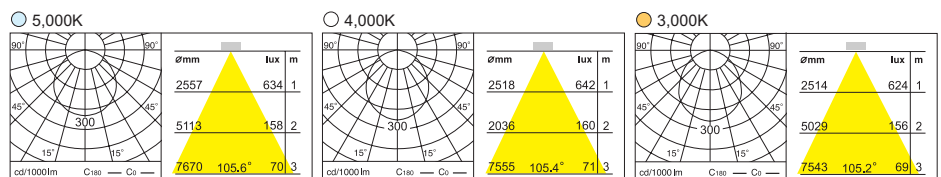

- LED
- 0.6 kg
- ☐ White
- ☐ Black
- ☐ Gray

TRIM	PC, Urethane Coating
LED HOUSING	Steel
HEAT SINK	AL. Die-Casting, Electrostatic Powder Coating
COVER	PC

LIGHT	LED
INPUT VOLTAGE	220-240V AC , 50-60Hz (option : 100-240V AC , 50-60Hz)

COLOR TEMPERATURE (K)	INPUT POWER	OUTPUT POWER	MODULE EFFICIENCY (lm/w)	LUMINOUS FLUX (lm)	OUTPUT VOLTAGE (nominal)	COLOR RENDERING INDEX_CRI
5,000K	19W	16W	102 lm/w	1,649 lm	23V DC	80
4,000K	19W	16W	105 lm/w	1,673 lm	23V DC	80
3,000K	19W	16W	100 lm/w	1,615 lm	23V DC	80

OUTPUT CURRENT	700mA DC (constant current)
OPERATING TEMPERATURE RANGE	-20 to +40 °C
MAINTENANCE OF LUMEN -L70	40,000 hours at 25 °C
DRIVER LIFETIME	50,000 hours

COLOR TEMPERATURE   ☐ 5,000K   ☐ 4,000K   ☒ 3,000K

DRAWING