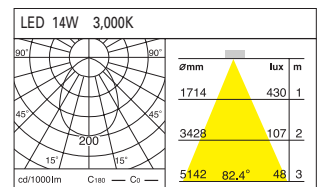

DD-20840.04 LED 14W x 2
DD-20841.04 LED 19W x 2

Weight : 1.7kg
335 x 200 mm (13 1/5 x 7 7/8")