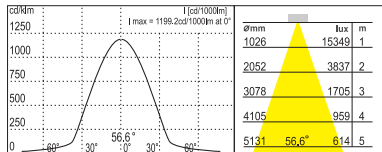

c180—c0

DF-79841 HPML 30W + 60W 6,500K

HPML 30W + 60W 3,000K

c180—c0

DF-79842 HPML 60W x2 6,500K

HPML 60W x2 4,000K

HPML 60W x2 3,000K

c180—c0