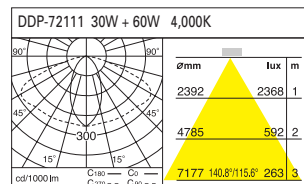

Anchor Bolt Base