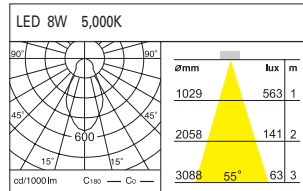

Weight : 0.5kg
/ 114 x 114mm (4 1/2" x 4 1/2")

DD-20720.01 LED 8W x 2