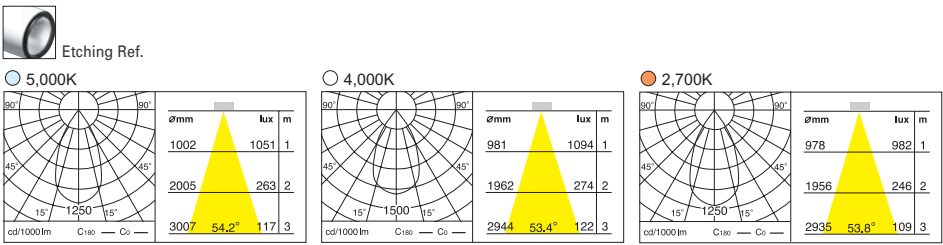

PHILIPS

LED HOUSING & HEAT SINK	AL. Die-Casting, Electrostatic Powder Coating Adjustable Angle (Tilt $\angle 90^\circ$)
MOUNTING RING	AL. Die-Casting, Electrostatic Powder Coating (Black only)
REFLECTOR	AL. Anodized Specular Silver or AL. Etching
INSTALLATION	On 3 circuit track (PC)

LIGHT	LED DISK (Integrated LED)
INPUT VOLTAGE	220-240V AC , 50-60Hz

COLOR TEMPERATURE (K)	INPUT POWER	LUMINOUS FLUX (lm)	SYSTEM EFFICIENCY (lm/W)	COLOR RENDERING INDEX_CRI
5,000K	11W	825 lm	77 lm/W	80
4,000K	11W	859 lm	82 lm/W	80
2,700K	11W	778 lm	72 lm/W	80

OPERATING TEMPERATURE RANGE	-20 to +40 °C
MAINTENANCE OF LUMEN -L70	25,000 hours at 25 °C

COLOR TEMPERATURE

5,000K   4,000K   2,700K