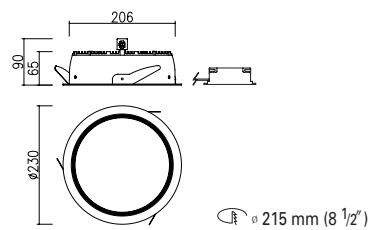

- LED
- 0.6 kg
- ☐ White
- ☐ Black
- ☐ Gray

TRIM	PC, Urethane Coating
LED HOUSING	Steel
HEAT SINK	AL. Die-Casting, Electrostatic Powder Coating
COVER	PC

LIGHT	LED
INPUT VOLTAGE	220-240V AC , 50-60Hz (option : 100-240V AC , 50-60Hz)

COLOR TEMPERATURE (K)	INPUT POWER	OUTPUT POWER	MODULE EFFICIENCY (lm/w)	LUMINOUS FLUX (lm)	OUTPUT VOLTAGE (nominal)	COLOR RENDERING INDEX_CRI
5,000K	19W	16W	102 lm/w	1,649 lm	23V DC	80
4,000K	19W	16W	105 lm/w	1,673 lm	23V DC	80
3,000K	19W	16W	100 lm/w	1,615 lm	23V DC	80

OUTPUT CURRENT	700mA DC (constant current)
OPERATING TEMPERATURE RANGE	-20 to +40 °C
MAINTENANCE OF LUMEN -L70	40,000 hours at 25 °C
DRIVER LIFETIME	50,000 hours

COLOR TEMPERATURE   ☐ 5,000K   ☐ 4,000K   ☒ 3,000K

DRAWING