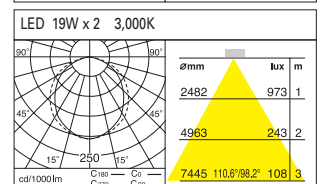

DD-20830.03 LED 14W
DD-20831.03 LED 19W

Weight : 1.3kg
Size / 200 x 200mm (7 7/8 x 7 7/8")

DD-20840.03 LED 14W x 2
DD-20841.03 LED 19W x 2

Weight : 1.7kg
Size / 335 x 200 mm (13 1/5 x 7 7/8")

DD-20830.04 series
Recessed Down Light