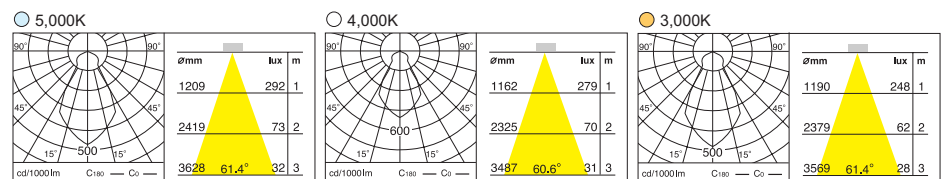

- LED
- 0.2 kg
- ☐ White
- ☐ Black
- ☐ Gray

TRIM & LED HOUSING & HEAT SINK AL. Die-Casting, Electrostatic Powder Coating
COVER Housing Cover _ PC

LIGHT LED
INPUT VOLTAGE 220-240V AC , 50-60Hz (option : 100-240V AC , 50-60Hz)

COLOR TEMPERATURE (K)	INPUT POWER	OUTPUT POWER	MODULE EFFICIENCY (lm/w)	LUMINOUS FLUX (lm)	OUTPUT VOLTAGE (nominal)	COLOR RENDERING INDEX_CRI
● 5,000K	6W	4W	94 lm/w	403 lm	12V DC	78
○ 4,000K	6W	4W	89 lm/w	376 lm	12V DC	80
● 3,000K	6W	4W	79 lm/w	335 lm	12V DC	80

OUTPUT CURRENT 350mA DC (constant current)
OPERATING TEMPERATURE RANGE -20 to +40°C
MAINTENANCE OF LUMEN -L70 40,000 hours at 25°C
DRIVER LIFETIME 50,000 hours

COLOR TEMPERATURE ● 5,000K ○ 4,000K ● 3,000K

DRAWING