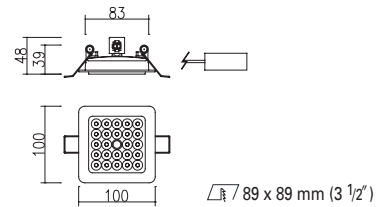

- LED
- 0.2 kg
- ☐ White
- ☐ Black
- ☐ Gray

TRIM & LED HOUSING & HEAT SINK AL. Die-Casting, Electrostatic Powder Coating
COVER Housing Cover _ PC

LIGHT LED
INPUT VOLTAGE 220-240V AC , 50-60Hz (option : 100-240V AC , 50-60Hz)

COLOR TEMPERATURE (K)	INPUT POWER	OUTPUT POWER	MODULE EFFICIENCY (lm/w)	LUMINOUS FLUX (lm)	OUTPUT VOLTAGE (nominal)	COLOR RENDERING INDEX_CRI
● 5,000K	6W	4W	94 lm/w	403 lm	12V DC	78
○ 4,000K	6W	4W	89 lm/w	376 lm	12V DC	80
● 3,000K	6W	4W	79 lm/w	335 lm	12V DC	80

OUTPUT CURRENT 350mA DC (constant current)
OPERATING TEMPERATURE RANGE -20 to +40°C
MAINTENANCE OF LUMEN -L70 40,000 hours at 25°C
DRIVER LIFETIME 50,000 hours

COLOR TEMPERATURE ● 5,000K ○ 4,000K ● 3,000K

DRAWING