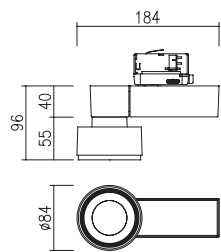

LED HOUSING & HEAT SINK	AL. Die-Casting, Electrostatic Powder Coating Adjustable Angle (Tilt $\angle$ 180°)
MOUNTING RING	Aluminium, Electrostatic Powder Coating
GEAR BOX	AL. Die-Casting, Electrostatic Powder Coating
REFLECTOR	PC (Vacuum Coating)
INSTALLATION	On 3 circuit track (PC)

LIGHT	LED ARRAY
INPUT VOLTAGE	220-240V AC , 50-60Hz (option : 100-240V AC , 50-60Hz)

COLOR TEMPERATURE (K)	INPUT POWER	OUTPUT POWER	MODULE EFFICIENCY (lm/w)	LUMINOUS FLUX (lm)	OUTPUT VOLTAGE (nominal)	COLOR RENDERING INDEX_CRI
● 3,000K	8W	6W	72 lm/w	451 lm	18V DC	80
● 3,000K	11W	9W	82 lm/w	733 lm	26V DC	80

OUTPUT CURRENT	350mA DC (constant current)
OPERATING TEMPERATURE RANGE	-20 to +40 °C
DRIVER	Integrated
MAINTENANCE OF LUMEN -L70	50,000 hours at 25 °C
DRIVER LIFETIME	50,000 hours
OLOR TEMPERATURE	● 3,000K(8W, 11W) ● 2,700K(8W)