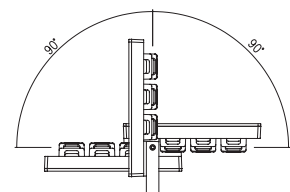

Adjustment Possibilities