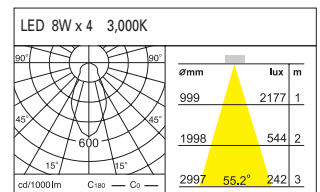

DD-20710.01 LED 8W

Weight : 0.5kg
 / 114 x 114mm (4 1/2" x 4 1/2")

DD-20720.01 LED 8W x 2

Weight : 1.0kg
 / 226 x 114mm (8 9/10" x 4 1/2")

DD-20740.01 LED 8W x 4

Weight : 2.0 kg
 / 226 x 226mm (8 9/10" x 8 9/10")