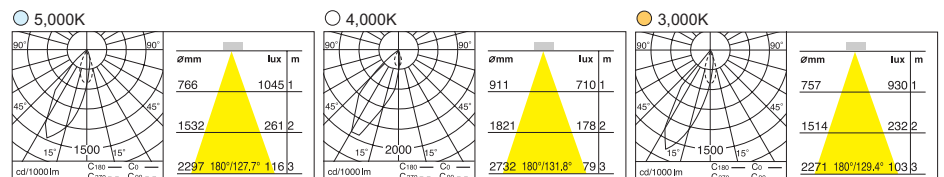

DD-26500.02						
LIGHT		LED ARRAY				
INPUT VOLTAGE		220-240V AC , 50-60Hz (option : 100-240V AC , 50-60Hz)				
COLOR TEMPERATURE (K)	INPUT POWER (W)	OUTPUT POWER (W)	MODULE EFFICIENCY (lm/W)	LUMINOUS FLUX (lm)	OUTPUT VOLTAGE (nominal)	COLOR RENDERING INDEX_CRI
5,000K	21W	16W	71 lm/W	1,134 lm	32V DC	78
4,000K	21W	16W	66 lm/W	1,060 lm	32V DC	80
3,000K	21W	16W	64 lm/W	1,031 lm	31V DC	80

OUTPUT CURRENT	500mA DC (constant current)
OPERATING TEMPERATURE RANGE	-20 to +40°C
MAINTENANCE OF LUMEN -L70	50,000 hours at 25°C
DRIVER LIFETIME	50,000 hours
COLOR TEMPERATURE	5,000K / 4,000K / 3,000K