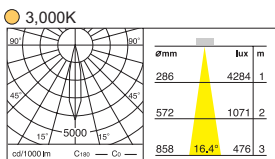

Ø 132mm (5 1/8")

DD-12080.02
Trim : 7mm

Ø 129mm (5 ")

DD-12080.03
Trimless Down Light
* INSTALLATION INSTRUCTION (page.120)

Ø 130mm (5 1/16")

DD-10271 series
Recessed Down Light / Accent Light

TRIM AL. Die-Casting, Electrostatic Powder Coating
LED HOUSING AL. Die-Casting, Electrostatic Powder Coating
Adjustable Angle (Tilt \angle 25°)