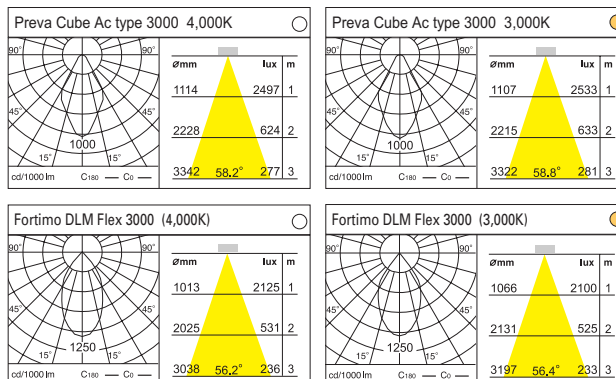

PHILIPS

►OPTION

*LED : Preva Cube - AC type

SHADE	AL. Spinning Processing, Electrostatic Powder Coating
GEAR BOX	AL. Die-Casting, Electro Powder Coating
REFLECTOR	AL. Anodized Specular Silver
WIRE	STS

LIGHT	Fortimo DLM Flex, Preva Cube
INPUT VOLTAGE	220-240V AC , 50-60Hz

MODULE LUMINOUS FLUX	COLOR TEMPERATURE (K)	INPUT POWER (W)	MODULE POWER (W)	MODULE EFFICIENCY (lm/w)	LUMINOUS FLUX (lm)	COLOR RENDERING INDEX_CRI
3000	○ 4,000K	29W	26W	98 lm/w	2,515 lm	80
3000	● 3,000K	32W	26W	93 lm/w	2,565 lm	80

OPERATING TEMPERATURE RANGE	-20 to +35 °C
MAINTENANCE OF LUMEN -L70	50,000 hours at 25 °C
DRIVER LIFETIME	50,000 hours
COLOR TEMPERATURE	5,000K / 4,000K / 3,000K