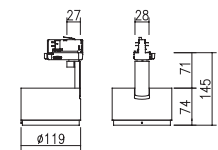

LIFETIME	35,000 hours
COLOR TEMPERATURE	○ 4,000K (CRI 83) ○ 3,800K (CRI 92) ● 3,000K (CRI 83,92)

DDC-65130.02 LED-T111

 Weight : 1.4 kg

DDC-65130.03 LED-T111

 Weight : 1.4 kg

DDC-65130.04 Coin-AR111 (AC type)