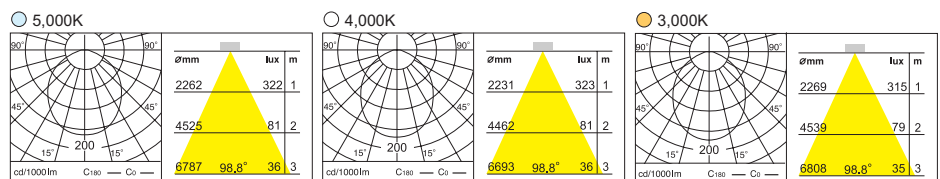

- LED
- 0.6 kg
- ☐ White
- ☐ Black
- ☐ Gray

TRIM	PC, Urethane Coating
HOUSING	Steel
ACCESSORY	Housing Cover _ Square PC Plate
HEAT SINK	AL. Die-Casting

LIGHT	LED
INPUT VOLTAGE	220-240V AC , 50-60Hz (option : 100-240V AC , 50-60Hz)

COLOR TEMPERATURE (K)	INPUT POWER	OUTPUT POWER	MODULE EFFICIENCY (lm/w)	LUMINOUS FLUX (lm)	OUTPUT VOLTAGE (nominal)	COLOR RENDERING INDEX_CRI
5,000K	12W	11W	72 lm/w	777 lm	31V DC	80
4,000K	12W	11W	72 lm/w	775 lm	31V DC	80
3,000K	12W	11W	70 lm/w	757 lm	31V DC	80

OUTPUT CURRENT	350mA DC (constant current)
OPERATING TEMPERATURE RANGE	-20 to +40°C
MAINTENANCE OF LUMEN -L70	40,000 hours at 25°C
DRIVER LIFETIME	50,000 hours

COLOR TEMPERATURE ☐ 5,000K ☐ 4,000K ☒ 3,000K

DRAWING