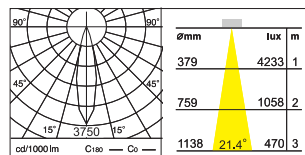

Ref. 01
Beam Angle Ref. 20°

Ref. 02
Beam Angle Ref. 40°

● LED 8W / 3,000K

● LED 8W / 3,000K

● LED 11W / 3,000K

● LED 11W / 3,000K

DD-37110.06 LED ARRAY 11W x 1, 8W x 1

DD-37120.06 LED ARRAY 11W x 2, 8W x 2