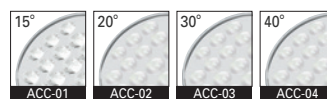

ACCESSORY

Beam angle LENS Type