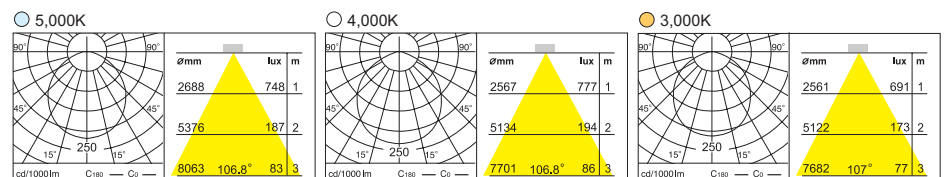

DD-20820
Recessed Down Light

27W 120 LED

- LED
- 2.2 kg
- ☐ White
- ☐ Black
- ☐ Gray

TRIM	PC, Urethane Coating
HOUSING	Steel
ACCESSORY	Housing Cover _ Square PC Plate
HEAT SINK	AL. Die-Casting

LIGHT	LED
INPUT VOLTAGE	220-240V AC , 50-60Hz (option : 100-240V AC , 50-60Hz)

COLOR TEMPERATURE (K)	INPUT POWER	OUTPUT POWER	MODULE EFFICIENCY (lm/w)	LUMINOUS FLUX (lm)	OUTPUT VOLTAGE (nominal)	COLOR RENDERING INDEX CRI
5,000K	27W	21W	94 lm/w	1,985 lm	18V DC	80
4,000K	26W	21W	99 lm/w	2,068 lm	17V DC	80
4,000K	27W	22W	84 lm/w	1,836 lm	18V DC	80

OUTPUT CURRENT	1,200mA DC (constant current)
OPERATING TEMPERATURE RANGE	-20 to +40 °C
MAINTENANCE OF LUMEN -L70	40,000 hours at 25 °C
DRIVER LIFETIME	50,000 hours

COLOR TEMPERATURE ☒ 5,000K ☐ 4,000K ☐ 3,000K

DRAWING