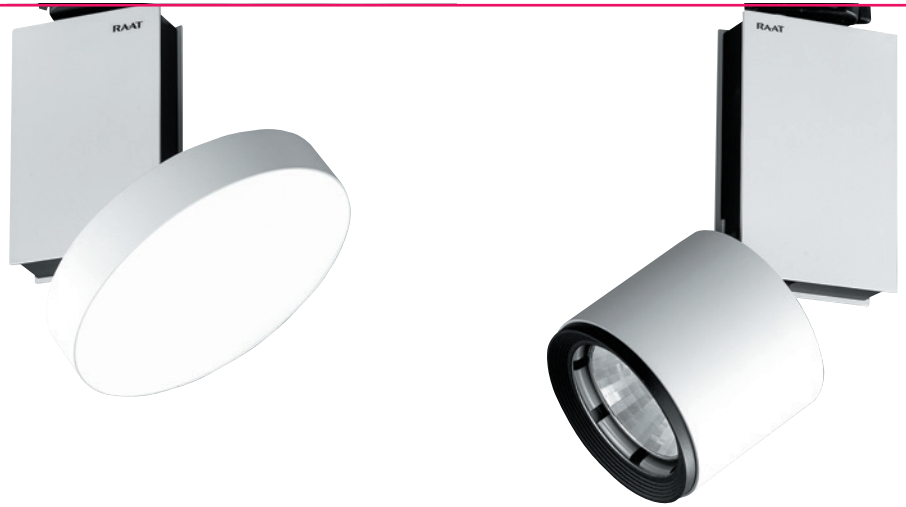

Abaco

Inspired by lightness, the led is composed by simple elements as if it was made by folded papaer. main shapes that keep their identity without melting together due to the presence of joints.

Tamborini Carlo