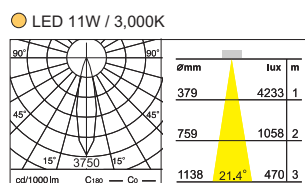

DD-37100.05 series
Recessed Down Light / Accent Light

TRIM	AL. Die-Casting, Electrostatic Powder Coating
ADJUSTABLE RING	AL. Die-Casting, Electrostatic Powder Coating Adjustable Angle (Tilt $\angle 25^\circ$)
REFLECTOR	PC (Vacuum Coating)
HEAT SINK	AL. Die-Casting, Electro Deposition Coating

LIGHT	LED ARRAY
INPUT VOLTAGE	220-240V AC , 50-60Hz (option : 100-240V AC , 50-60Hz)

COLOR TEMPERATURE (K)	INPUT POWER	OUTPUT POWER	MODULE EFFICIENCY (lm/w)	LUMINOUS FLUX (lm)	OUTPUT VOLTAGE (nominal)	COLOR RENDERING INDEX_CRI
● 3,000K	8W	6W	72 lm/w	451 lm	18V DC	80
● 3,000K	11W	9W	90 lm/w	808 lm	21V DC	80

OUTPUT CURRENT	350mA DC (constant current)
OPERATING TEMPERATURE RANGE	-20 to +40 °C
MAINTENANCE OF LUMEN -L70	50,000 hours at 25 °C
DRIVER LIFETIME	50,000 hours
COLOR TEMPERATURE	● 3,000K(8W, 11W) ● 2,700K(8W)

Ref. 01
Beam Angle Ref. 20°

Ref. 02
Beam Angle Ref. 40°