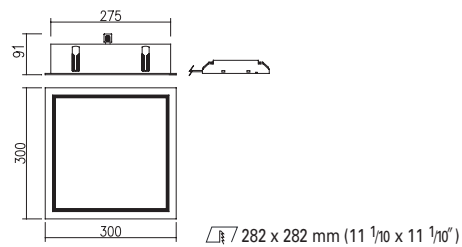

DRAWING

DD-20860
Recessed Trimless Down Light

19W 88 LED

- LED
- 0.5 kg
- White
- Black
- Gray

TRIMLESS KIT	Aluminium, Electrostatic Powder Coating & Steel
HOUSING	Steel
ACCESSORY	Housing Cover _ Square PC Plate