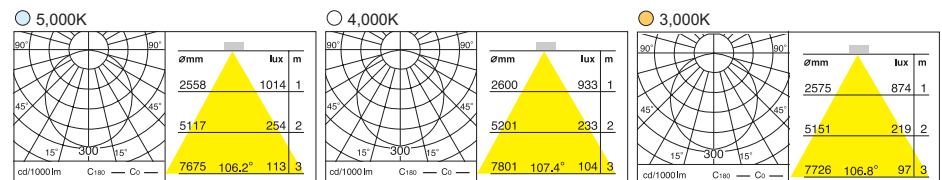

DD-20671 SERIES

▶ OPTION ◀
Tunabel Color Temperature

INPUT POWER 32W
INPUT VOLTAGE 100-240V AC , 50-60Hz
OUTPUT CURRENT 150mA DC
COLOR TEMPERATURE 2,700K~5,700K
DRIVER Dimmable Driver
SYSTEM REFERENCE -> page. 4