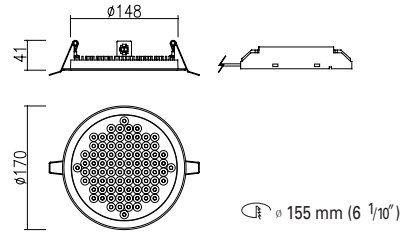

- LED
- 0.8 kg
- ☐ White
- ☐ Black
- ☐ Gray

TRIM & LED HOUSING & HEAT SINK COVER AL. Die-Casting, Electrostatic Powder Coating
Housing Cover _ PC

LIGHT LED
INPUT VOLTAGE 220-240V AC , 50-60Hz (option : 100-240V AC , 50-60Hz)

COLOR TEMPERATURE (K)	INPUT POWER	OUTPUT POWER	MODULE EFFICIENCY (lm/w)	LUMINOUS FLUX (lm)	OUTPUT VOLTAGE (nominal)	COLOR RENDERING INDEX CRI
5,000K	18W	14W	108 lm/w	1,521 lm	41V DC	80
4,000K	17W	14W	109 lm/w	1,498 lm	40V DC	80
3,000K	17W	14W	106 lm/w	1,455 lm	40V DC	80

OUTPUT CURRENT 350mA DC (constant current)
OPERATING TEMPERATURE RANGE -20 to +40°C
MAINTENANCE OF LUMEN -L70 40,000 hours at 25°C
DRIVER LIFETIME 50,000 hours

COLOR TEMPERATURE ☐ 5,000K ☐ 4,000K ☒ 3,000K

DRAWING