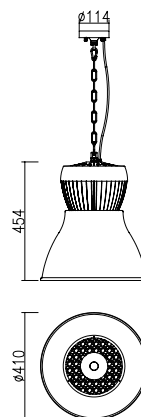

SHADE	AL. Spinning Processing, Electrostatic Powder Coating
GEAR BOX	AL. Plate, Electro Deposition Coating
HEAT SINK	AL. Plate, Electro Deposition Coating
REFLECTOR	AL. Anodized Specular Silver Square
WIRE	STEEL

LIGHT	LED ARRAY
INPUT VOLTAGE	100-240V AC , 50-60Hz

COLOR TEMPERATURE (K)	INPUT POWER	OUTPUT POWER	MODULE EFFICIENCY (lm/w)	LUMINOUS FLUX (lm)	OUTPUT VOLTAGE (nominal)	COLOR RENDERING INDEX_CRI
5,000K	91W	83W	87 lm/w	7,150 lm	38V DC	70
4,000K	90W	83W	89 lm/w	7,332 lm	37V DC	80
3,000K	91W	83W	68 lm/w	5,593 lm	40V DC	80

OUTPUT CURRENT	2,100mA DC (constant current)
OPERATING TEMPERATURE RANGE	-20 to +40 °C
MAINTENANCE OF LUMEN -L70	50,000 hours at 25 °C
DRIVER LIFETIME	50,000 hours
COLOR TEMPERATURE	5,000K 4,000K 3,000K

DRAWING