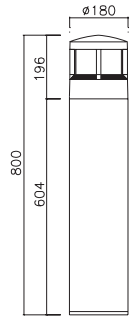

DBO-75142-01

Weight : 6.6 kg

DBO-75142-02

Weight : 3.5 kg

Anchor Base

DBO-75162-01

Weight : 6.6 kg

DBO-75162-02