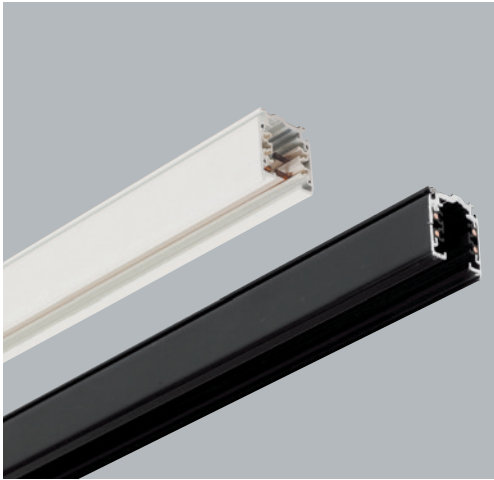

DR-152
Adapter / White, Black

DR-301, 302, 303
3-Circuit Track System

Track Aluminum, Electrostatic Powder Coating (White, Black)

Spec Three Circuit
4 Copper conductors (12A)
Standard Length : 1m, 2m, 3m

DR-301 1m
DR-302 2m
DR-303 3m