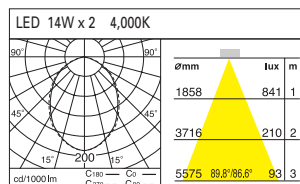

DD-20830.02 LED 14W
DD-20831.02 LED 19W

Weight : 1.1kg
185 x 185mm (7 3/10 x 7 3/10")

DD-20840.02 LED 14W x 2
DD-20841.02 LED 19W x 2

Weight : 1.7kg
320 x 185mm (12 1/10 x 7 3/10")

DD-20830.03 series
Recessed Down Light