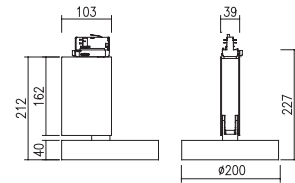

ABACO SERIES Down Lights page.178-183

ABACO SERIES Pendants page.250-251

DDC-65130.01-02 Wall Bracket

DDC-65130.01 LED 27W

DDC-65131.01 LED 32W (Tunable Color Temperature)

DDC-65131.01
Tunable Color Temperature