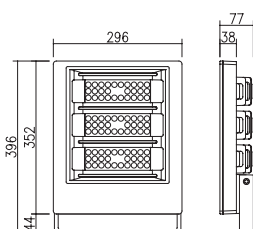

Anchor Base

Drawing