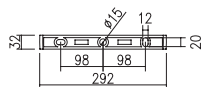

Anchor Base