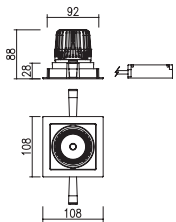

Weight : 0.5 kg

△_R / 100 x 100mm (3 9/10" x 3 9/10")

Weight : 0.8 kg

△_R / 180 x 100mm (7 1/10" x 3 9/10")

Weight : 1.0 kg

△_R / 265 x 100mm (10 2/5" x 3 9/10")

ACCESSORY

Acrylic Plate
: Frosted Tempered, Reduce Glare