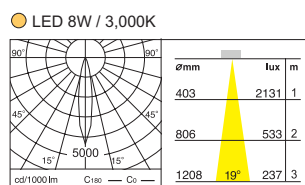

DD-37100.05 series
Recessed Down Light / Accent Light

TRIM	AL. Die-Casting, Electrostatic Powder Coating
ADJUSTABLE RING	AL. Die-Casting, Electrostatic Powder Coating Adjustable Angle (Tilt $\angle 25^\circ$)
REFLECTOR	PC (Vacuum Coating)
HEAT SINK	AL. Die-Casting, Electro Deposition Coating

LIGHT	LED ARRAY
INPUT VOLTAGE	220-240V AC , 50-60Hz (option : 100-240V AC , 50-60Hz)

COLOR TEMPERATURE (K)	INPUT POWER	OUTPUT POWER	MODULE EFFICIENCY (lm/w)	LUMINOUS FLUX (lm)	OUTPUT VOLTAGE (nominal)	COLOR RENDERING INDEX_CRI
● 3,000K	8W	6W	72 lm/w	451 lm	18V DC	80
● 3,000K	11W	9W	90 lm/w	808 lm	21V DC	80

OUTPUT CURRENT	350mA DC (constant current)
OPERATING TEMPERATURE RANGE	-20 to +40 °C
MAINTENANCE OF LUMEN -L70	50,000 hours at 25 °C
DRIVER LIFETIME	50,000 hours
COLOR TEMPERATURE	● 3,000K(8W, 11W) ● 2,700K(8W)

Ref. 01
Beam Angle Ref. 20°