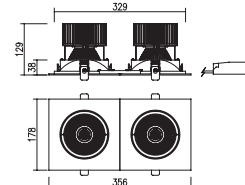

Weight : 1.0 kg

Weight : 2.0 kg

335 x 165mm (13 1/5" x 6 1/2")