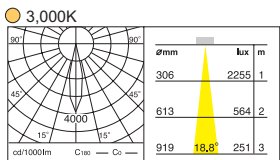

Weight : 0.4 kg
Ø 98 mm (3 4/5")