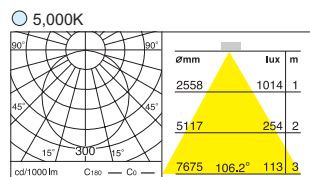

ABACO SERIES Down Lights   page.178-183

ABACO SERIES Pendants   page.250-251