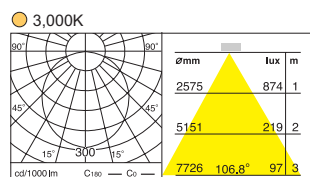

ABACO SERIES Down Lights   page.178-183

ABACO SERIES Pendants   page.250-251