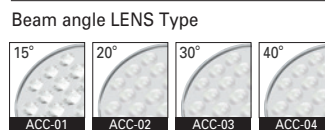

DD-12170
Recessed Down Light

46W 14 LED

- Power LED
- 1.0 kg
- ☐ White
- ☐ Black
- ☐ Gray

TRIM	AL. Die-Casting, Electrostatic Powder Coating
HEAT SINK	AL. Extrude, Electro Deposition Coating
ACCESSORY	Beam angle LENS Type
BEAM ANGLE	15°, 20°, 30°, 40°
REFLECTOR	AL. Anodized Specular Silver

LIGHT	Power LED
INPUT VOLTAGE	220-240V AC , 50-60Hz

COLOR TEMPERATURE (K)	INPUT POWER	OUTPUT POWER	MODULE EFFICIENCY (lm/w)	LUMINOUS FLUX (lm)	OUTPUT VOLTAGE (nominal)	COLOR RENDERING INDEX_CRI
● 5,000K	46W	31W	110 lm/w	3,414 lm	44V DC	75
○ 4,000K	46W	31W	101 lm/w	3,091 lm	44V DC	75
● 3,000K	46W	31W	102 lm/w	3,135 lm	44V DC	80

OUTPUT CURRENT	700mA DC (constant current)
OPERATING TEMPERATURE RANGE	-20 to +40℃
MAINTENANCE OF LUMEN -L70	50,000 hours at 25℃
DRIVER LIFETIME	50,000 hours
COLOR TEMPERATURE	● 5,000K ○ 4,000K ● 3,000K

DRAWING

ACCESSORY