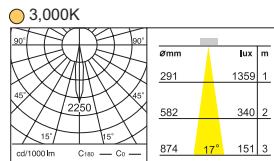

DD-12030.05 LED ARRAY 8W