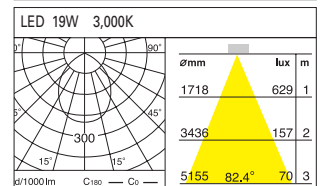

DD-20840.04 LED 14W x 2
DD-20841.04 LED 19W x 2

Weight : 1.7kg
335 x 200 mm (13 1/5 x 7 7/8")