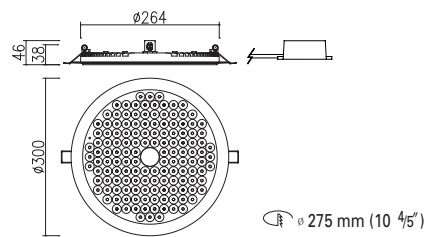

- LED
- 1.5 kg
- ☐ White
  - ☐ Black
  - ☐ Gray

TRIM & LED HOUSING & HEAT SINK COVER AL. Die-Casting, Electrostatic Powder Coating
Housing Cover _ PC

LIGHT LED
INPUT VOLTAGE 100-240V AC , 50-60Hz

COLOR TEMPERATURE (K)	INPUT POWER	OUTPUT POWER	MODULE EFFICIENCY (lm/w)	LUMINOUS FLUX (lm)	OUTPUT VOLTAGE (nominal)	COLOR RENDERING INDEX_CRI
5,000K	29W	24W	115 lm/w	2,738 lm	23V DC	80
4,000K	28W	24W	116 lm/w	2,748 lm	23V DC	80
3,000K	28W	24W	114 lm/w	2,724 lm	23V DC	80

OUTPUT CURRENT 1,050 mA DC (constant current)
OPERATING TEMPERATURE RANGE -20 to +40 °C
MAINTENANCE OF LUMEN -L70 40,000 hours at 25 °C
DRIVER LIFETIME 50,000 hours

COLOR TEMPERATURE ☐ 5,000K ☐ 4,000K ☒ 3,000K

DRAWING