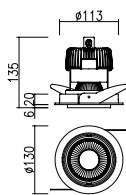

Weight : 0.6 kg

∅ 119mm (4 3/5")