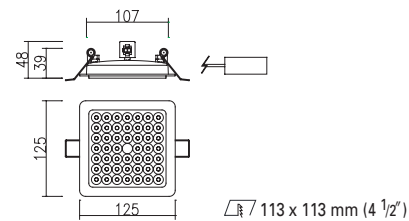

- LED
- 0.4 kg
- ☐ White
- ☐ Black
- ☐ Gray

TRIM & LED HOUSING & HEAT SINK AL. Die-Casting, Electrostatic Powder Coating
COVER Housing Cover _ PC

LIGHT LED
INPUT VOLTAGE 220-240V AC , 50-60Hz (option : 100-240V AC , 50-60Hz)

COLOR TEMPERATURE (K)	INPUT POWER	OUTPUT POWER	MODULE EFFICIENCY (lm/w)	LUMINOUS FLUX (lm)	OUTPUT VOLTAGE (nominal)	COLOR RENDERING INDEX_CRI
● 5,000K	10W	8W	128 lm/w	1,007 lm	23V DC	80
○ 4,000K	10W	8W	114 lm/w	898 lm	23V DC	80
● 3,000K	10W	8W	108 lm/w	852 lm	23V DC	80

OUTPUT CURRENT 350mA DC (constant current)
OPERATING TEMPERATURE RANGE -20 to +40°C
MAINTENANCE OF LUMEN -L70 40,000 hours at 25°C
DRIVER LIFETIME 50,000 hours

COLOR TEMPERATURE ☒ 5,000K ☐ 4,000K ☐ 3,000K

DRAWING