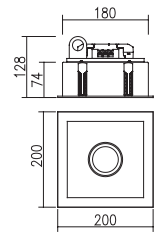

DD-20840.02 LED 14W x 2
DD-20841.02 LED 19W x 2

Weight : 1.7kg
320 x 185mm (12 1/10 x 7 3/10")