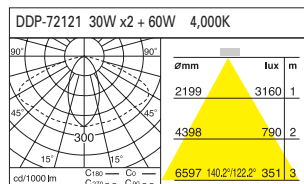

Anchor Bolt Base