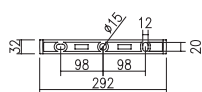

Anchor Base