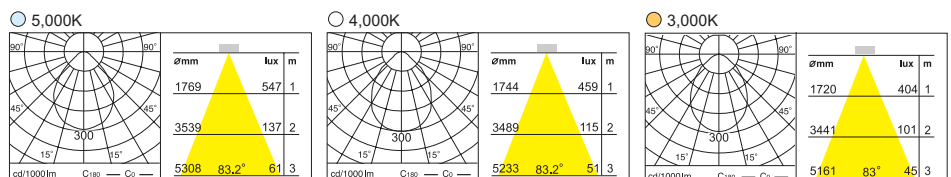

INSTALLATION INSTRUCTION

-> 132