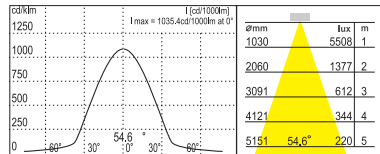

Anchor Base

Drawing

Examples

Adjustment Possibilities

Accessories

Hood
- Steel
- Light Gray, Black, Dark Gray

DF-79840 HPML 30W x2 6,500K

HPML 30W x2 3,000K