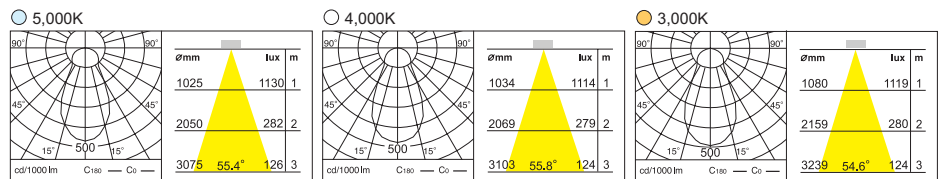

- LED
- 0.8 kg
- ☐ White
- ☐ Black
- ☐ Gray

TRIM & LED HOUSING & HEAT SINK COVER AL. Die-Casting, Electrostatic Powder Coating
Housing Cover _ PC

LIGHT LED
INPUT VOLTAGE 220-240V AC , 50-60Hz (option : 100-240V AC , 50-60Hz)

COLOR TEMPERATURE (K)	INPUT POWER	OUTPUT POWER	MODULE EFFICIENCY (lm/w)	LUMINOUS FLUX (lm)	OUTPUT VOLTAGE (nominal)	COLOR RENDERING INDEX CRI
5,000K	18W	14W	108 lm/w	1,521 lm	41V DC	80
4,000K	17W	14W	109 lm/w	1,498 lm	40V DC	80
3,000K	17W	14W	106 lm/w	1,455 lm	40V DC	80

OUTPUT CURRENT 350mA DC (constant current)
OPERATING TEMPERATURE RANGE -20 to +40°C
MAINTENANCE OF LUMEN -L70 40,000 hours at 25°C
DRIVER LIFETIME 50,000 hours

COLOR TEMPERATURE ☐ 5,000K ☐ 4,000K ☒ 3,000K

DRAWING