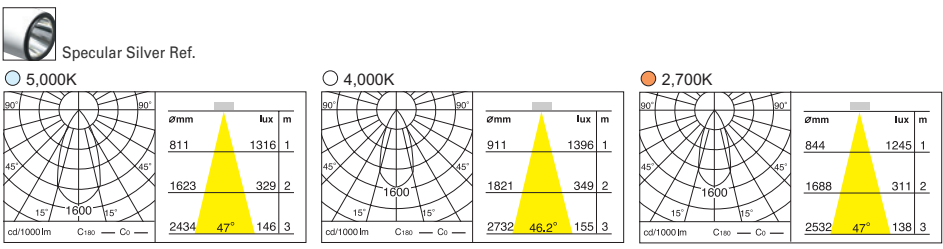

PHILIPS

LED HOUSING & HEAT SINK	AL. Die-Casting, Electrostatic Powder Coating Adjustable Angle (Tilt $\angle 90^\circ$)
MOUNTING RING	AL. Die-Casting, Electrostatic Powder Coating (Black only)
REFLECTOR	AL. Anodized Specular Silver or AL. Etching
INSTALLATION	On 3 circuit track (PC)

LIGHT	LED DISK (Integrated LED)
INPUT VOLTAGE	220-240V AC , 50-60Hz

COLOR TEMPERATURE (K)	INPUT POWER	LUMINOUS FLUX (lm)	SYSTEM EFFICIENCY (lm/W)	COLOR RENDERING INDEX_CRI
5,000K	11W	825 lm	77 lm/W	80
4,000K	11W	859 lm	82 lm/W	80
2,700K	11W	778 lm	72 lm/W	80

OPERATING TEMPERATURE RANGE	-20 to +40 °C
MAINTENANCE OF LUMEN -L70	25,000 hours at 25 °C

COLOR TEMPERATURE

5,000K   4,000K   2,700K