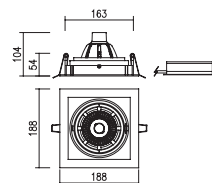

Weight : 1.1kg

180 x 180mm (7 1/10" x 7 1/10")