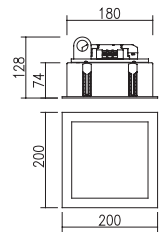

DD-20830.01 LED 14W
DD-20831.01 LED 19W

Weight : 1.1kg
185 x 185mm (7 3/10 x 7 3/10")

DD-20840.01 LED 14W x 2
DD-20841.01 LED 19W x 2

Weight : 1.7kg
320 x 185mm (12 1/10 x 7 3/10")