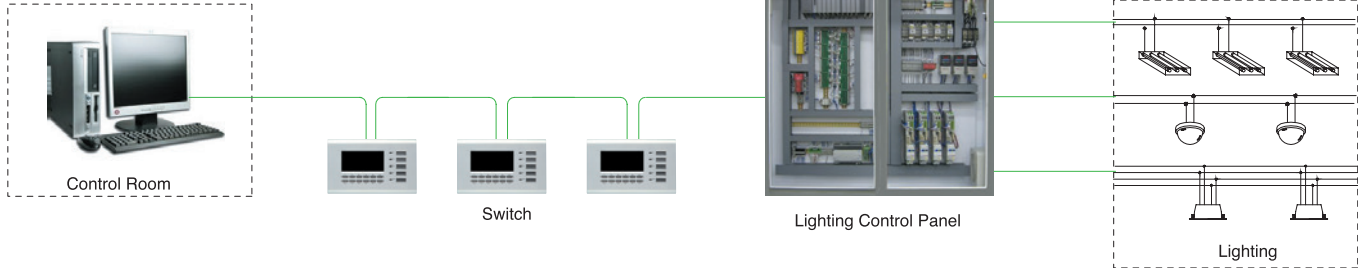

Tunable Color Temperature + Dimming Control System

Basic Lighting Control System