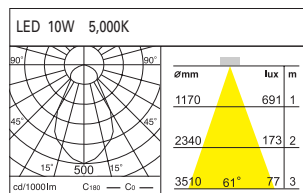

Weight : 1.0kg
180 x 180mm (7 1/10" x 7 1/10")

DD-20720.02 LED 10W x 2