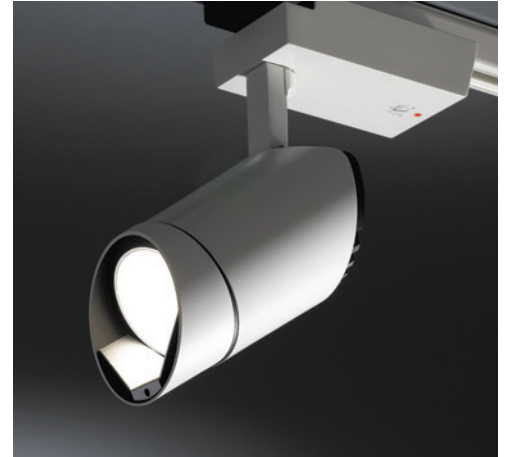

► **Option A**
NON-DIMMABLE DRIVER

► **Option B**
LED DIMMABLE DRIVER
- 디밍드라이버 가능