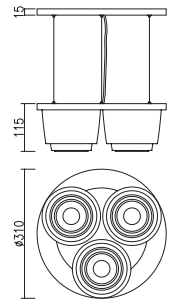

Weight : 2.5 kg