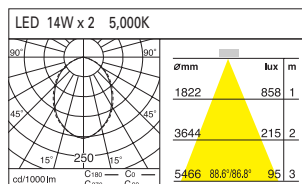

DD-20830.02 LED 14W
DD-20831.02 LED 19W

Weight : 1.1kg
185 x 185mm (7 3/10 x 7 3/10")

DD-20840.02 LED 14W x 2
DD-20841.02 LED 19W x 2

Weight : 1.7kg
320 x 185mm (12 1/10 x 7 3/10")

DD-20830.03 series
Recessed Down Light