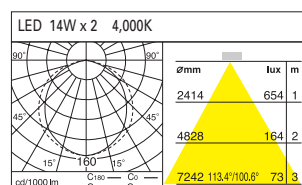

DD-20830.03 LED 14W
DD-20831.03 LED 19W

Weight : 1.3kg
Size / 200 x 200mm (7 7/8 x 7 7/8")

DD-20840.03 LED 14W x 2
DD-20841.03 LED 19W x 2

Weight : 1.7kg
Size / 335 x 200 mm (13 1/5 x 7 7/8")

DD-20830.04 series
Recessed Down Light