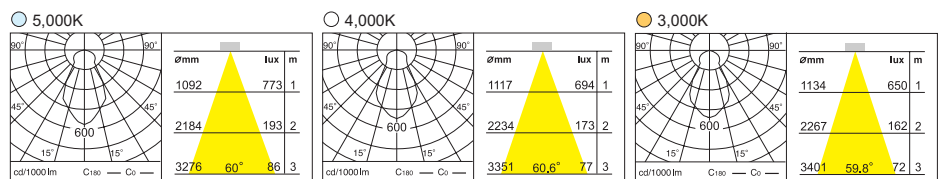

- LED
- 0.4 kg
- ☐ White
- ☐ Black
- ☐ Gray

TRIM & LED HOUSING & HEAT SINK AL. Die-Casting, Electrostatic Powder Coating
COVER Housing Cover _ PC

LIGHT LED
INPUT VOLTAGE 220-240V AC , 50-60Hz (option : 100-240V AC , 50-60Hz)

COLOR TEMPERATURE (K)	INPUT POWER	OUTPUT POWER	MODULE EFFICIENCY (lm/w)	LUMINOUS FLUX (lm)	OUTPUT VOLTAGE (nominal)	COLOR RENDERING INDEX_CRI
● 5,000K	10W	8W	128 lm/w	1,007 lm	23V DC	80
○ 4,000K	10W	8W	114 lm/w	898 lm	23V DC	80
● 3,000K	10W	8W	108 lm/w	852 lm	23V DC	80

OUTPUT CURRENT 350mA DC (constant current)
OPERATING TEMPERATURE RANGE -20 to +40°C
MAINTENANCE OF LUMEN -L70 40,000 hours at 25°C
DRIVER LIFETIME 50,000 hours

COLOR TEMPERATURE ☒ 5,000K ☐ 4,000K ☐ 3,000K

DRAWING