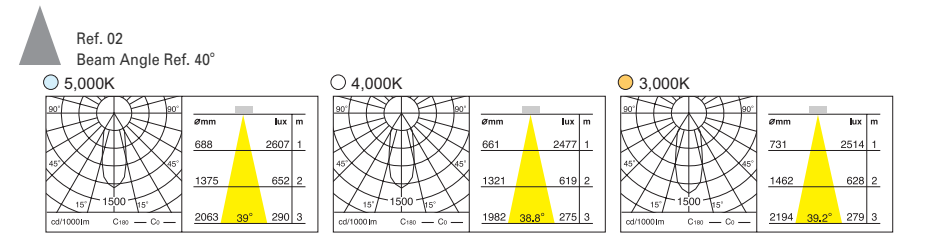

LED HOUSING	AL. Die-Casting, Electrostatic Powder Coating Adjustable Angle (Tilt $\angle$ 180°)
HEAT SINK	AL. Extrude, Electrostatic Powder Coating (Black only)
MOUNTING RING	AL. Die-Casting, Electrostatic Powder Coating (Black only)
GEAR BOX	AL. Die-Casting, Electrostatic Powder Coating
REFLECTOR	AL. Anodized Specular Silver Square
INSTALLATION	On 3 circuit track (PC)

LIGHT	LED ARRAY
INPUT VOLTAGE	220-240V AC, 50-60Hz (option : 100-240V AC, 50-60Hz)

COLOR TEMPERATURE (K)	INPUT POWER	OUTPUT POWER	MODULE EFFICIENCY (lm/w)	LUMINOUS FLUX (lm)	OUTPUT VOLTAGE (nominal)	COLOR RENDERING INDEX_CRI
5,000K	21W	16W	101 lm/w	1,611 lm	32V DC	70
4,000K	21W	16W	95 lm/w	1,511 lm	32V DC	80
3,000K	21W	16W	93 lm/w	1,441 lm	31V DC	80

OUTPUT CURRENT	500mA DC (constant current)
OPERATING TEMPERATURE RANGE	-20 to +40 °C
DRIVER	Integrated
MAINTENANCE OF LUMEN -L70	50,000 hours at 25 °C
DRIVER LIFETIME	50,000 hours
COLOR TEMPERATURE	5,000K 4,000K 3,000K