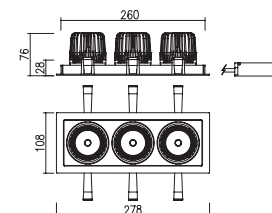

DD-37120.05 LED ARRAY 11W x 2, 8W x 2

DD-37130.05 LED ARRAY 11W x 3, 8W x 3

Weight : 0.4kg

100 x 100mm (3 9/10" x 3 9/10")

Weight : 0.7kg

180 x 100mm (7 1/10" x 3 9/10")

Weight : 1.0kg

265 x 100mm (10 2/5" x 3 9/10")