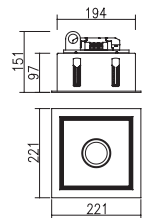

DD-20840.04 LED 14W x 2
DD-20841.04 LED 19W x 2

Weight : 1.7kg
335 x 200 mm (13 1/5 x 7 7/8")