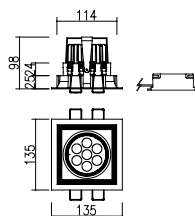

ACCESSORY

Option-B (Beam angle LENS Type)

DD-37000.04 LED 18W x 1

DD-37010.04 LED 18W x 1

DD-37020.04 LED 18W x 2

∅ 120mm (4 7/16")

Weight : 0.7 kg

120 x 120mm (4 7/16" x 4 7/16")