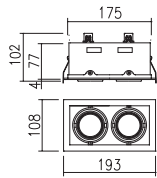

DD-30023.04 LED MR16 7W x 2

DD-30033.04 LED MR16 7W x 3

Weight : 0.4kg

△ / 96 x 96mm (3 4/5" x 3 4/5")

Weight : 0.7kg

△ / 179 x 96mm (7" x 3 4/5")

Weight : 1.0kg

△ / 264 x 96mm (10 2/5" x 3 4/5")