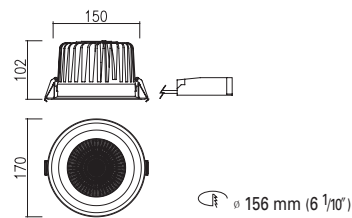

DD-12210 series

Recessed Down Light / Moistureproof Down Light

This new LED Downlight system is all in one lighting fixture which is combined fitting and heat sink and also consists of very simple and sturdy design.

- **Moistureproof available**

PHILIPS OSRAM

TRIM	AL. Die-Casting, Electrostatic Powder Coating
HEAT SINK	AL. Die-Casting, Electrostatic Powder Coating
REFLECTOR	PC (Vacumm Coating)
COVER	Clear Tempered Glass

LIGHT	Fortimo SLM, Preva Core
INPUT VOLTAGE	220-240V AC , 50-60Hz

ORDER NO.	MODULE LUMINOUS FLUXI	COLOR TEMPERATURE (K)	INPUT POWER (W)	MODULE POWER (W)	MODULE EFFICIENCY (lm/W)	LUMINOUS FLUX (lm)	COLOR RENDERING INDEX_CRI
DD-12210	2000	○ 4,000K	22W	18W	101 lm/W	1,783 lm	80
DD-12210	2000	● 3,000K	22W	18W	95 lm/W	1,705 lm	80
DD-12210	2000	● 3,000K	23W	18W	87 lm/W	1,573 lm	>90
DD-12211	3000	○ 4,000K	30W	24W	102 lm/W	2,497 lm	80
DD-12211	3000	● 3,000K	29W	24W	100 lm/W	2,440 lm	80
DD-12211	3000	● 3,000K	30W	25W	92 lm/W	2,244 lm	>90

OPERATING TEMPERATURE RANGE	-20 to +35 °C
MAINTENANCE OF LUMEN -L70	50,000 hours at 25 °C
DRIVER LIFETIME	50,000 hours

DRAWING