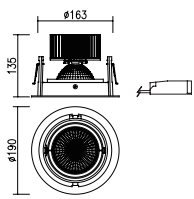

Weight : 1.1kg

∅ 166mm (6 1/2")

Weight : 1.5kg

170 x 170mm (6 7/16" x 6 7/16")

Weight : 2.0kg

390 x 170mm (15 2/5" x 6 7/16")

System Multi Down Lights

Using connection bracket, system multi down light comes in a variety of lengths.