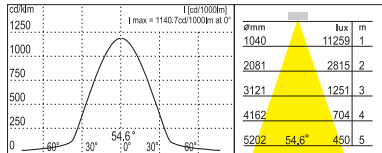

c180—c0

DF-79841 HPML 30W + 60W 6,500K