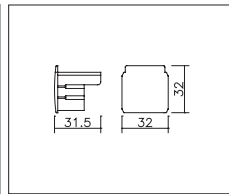

DR-306
End Cap / White, Black