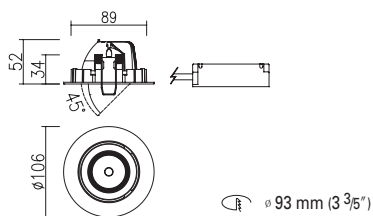

LED ARRAY | 25° | 0.3 kg | White
Black
Gray

TRIM AL. Die-Casting, Electrostatic Powder Coating
REFLECTOR PC (Vacuum Coating)
LED HOUSING & HEAT SINK AL. Die-Casting, Electrostatic Powder Coating
Adjustable Angle (Tilt $\angle$ 45°)

LIGHT LED ARRAY
INPUT VOLTAGE 220-240V AC , 50-60Hz (option : 100-240V AC , 50-60Hz)

COLOR TEMPERATURE (K)	INPUT POWER	OUTPUT POWER	MODULE EFFICIENCY (lm/w)	LUMINOUS FLUX (lm)	OUTPUT VOLTAGE (nominal)	COLOR RENDERING INDEX, CRI
● 3,000K	8W	6W	70 lm/w	447 lm	18V DC	80

OUTPUT CURRENT 350mA DC (constant current)
OPERATING TEMPERATURE RANGE -20 to +40 °C
MAINTENANCE OF LUMEN -L70 50,000 hours at 25 °C
DRIVER LIFETIME 50,000 hours
COLOR TEMPERATURE ● 3,000K ● 2,700K

DRAWING

ACCESSORY