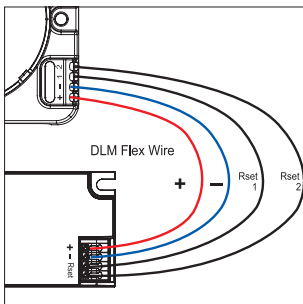

DRIVER ELECTRIC DIAGRAM

Model	Beam Diameter (mm)	Beam Angle (°)	Beam Diameter (mm)	Beam Angle (°)	Beam Diameter (mm)	Beam Angle (°)
Fortimo DLM Flex 2000 (5,000K)	1362	67.2°	2724	67.2°	4086	67.2°
	1362	67.2°	2724	67.2°	4086	67.2°
	1362	67.2°	2724	67.2°	4086	67.2°
Fortimo DLM Flex 2000 (4,000K)	1373	66.6°	2747	66.6°	4120	66.6°
	1373	66.6°	2747	66.6°	4120	66.6°
	1373	66.6°	2747	66.6°	4120	66.6°
Fortimo DLM Flex 2000 (3,000K)	1255	66.6°	2509	66.6°	3764	66.6°
	1255	66.6°	2509	66.6°	3764	66.6°
	1255	66.6°	2509	66.6°	3764	66.6°
Fortimo DLM Flex 3000 (5,000K)	1250	65.2°	2500	65.2°	3750	65.2°
	1250	65.2°	2500	65.2°	3750	65.2°
	1250	65.2°	2500	65.2°	3750	65.2°
Fortimo DLM Flex 3000 (4,000K)	1354	66.4°	2709	66.4°	4063	66.4°
	1354	66.4°	2709	66.4°	4063	66.4°
	1354	66.4°	2709	66.4°	4063	66.4°
Fortimo DLM Flex 3000 (3,000K)	1300	65.4°	2601	65.4°	3901	65.4°
	1300	65.4°	2601	65.4°	3901	65.4°
	1300	65.4°	2601	65.4°	3901	65.4°