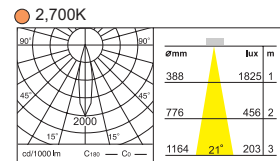

DD-10291 LED MR16 7W

Weight : 0.2kg
 ∅ 93 mm (3 4/5")

DD-10301 LED MR16 7W

Weight : 0.2kg
 ∅ 98 mm (3 4/5")

DD-10311 LED MR16 7W

Weight : 0.2kg
 ∅ 98 mm (3 4/5")

DD-10321 LED MR16 7W

Weight : 0.2kg
 ∅ 98 mm (3 4/5")