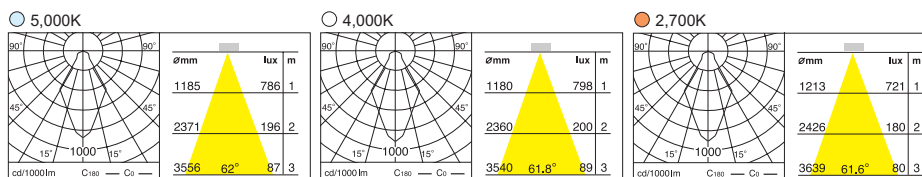

- LED DISK
- 0.8 kg
- ☐ White
- ☐ Black
- ☐ Gray

PHILIPS

HOUSING	AL. Spinning Processing, Electrostatic Powder Coating Reflector - AL. Anodized Etching (inner)			
HEAT SINK	AL. Die-Casting, Electrostatic Powder Coating			
LIGHT	LED DISK (Integrated LED)			
INPUT VOLTAGE	220-240V AC , 50-60Hz			
COLOR TEMPERATURE (K)	INPUT POWER	LUMINOUS FLUX (lm)	SYSTEM EFFICIENCY (lm/w)	COLOR RENDERING INDEX_CRI
○ 5,000K	11W	761 lm	71 lm/W	80
○ 4,000K	11W	763 lm	73 lm/W	80
● 2,700K	11W	690 lm	64 lm/W	80

OPERATING TEMPERATURE RANGE -20 to +40 °C
MAINTENANCE OF LUMEN -L70 25,000 hours at 25 °C
COLOR TEMPERATURE ○ 5,000K ○ 4,000K ● 2,700K

DRAWING