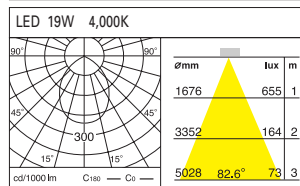

DD-20840.04 LED 14W x 2
DD-20841.04 LED 19W x 2

Weight : 1.7kg
335 x 200 mm (13 1/5 x 7 7/8")