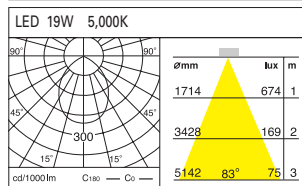

DD-20840.04 LED 14W x 2
DD-20841.04 LED 19W x 2

Weight : 1.7kg
335 x 200 mm (13 1/5 x 7 7/8")