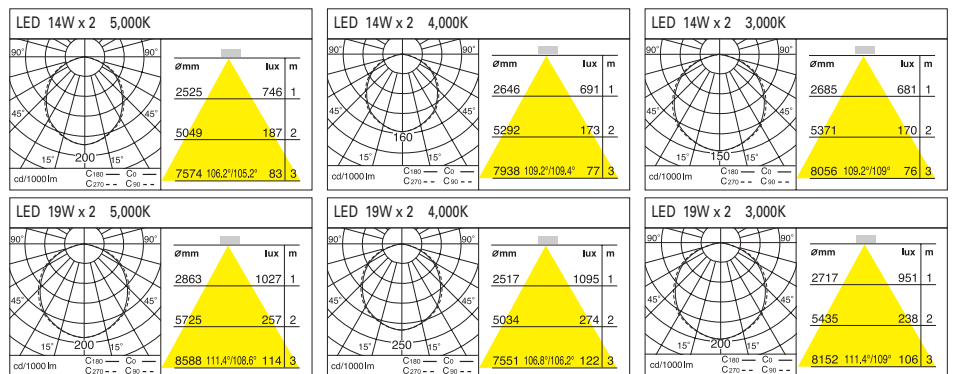

DD-20830.01 LED 14W
 DD-20831.01 LED 19W

Weight : 1.1kg
 185 x 185mm (7 3/10 x 7 3/10")

DD-20840.01 LED 14W x 2
 DD-20841.01 LED 19W x 2

Weight : 1.7kg
 320 x 185mm (12 1/10 x 7 3/10")

DD-20830.02 series
Recessed Down Light