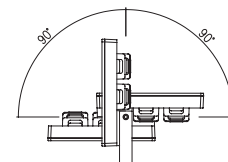

Anchor Base

Drawing

Examples

Adjustment Possibilities

Accessories

Hood
- Steel
- Light Gray, Black, Dark Gray

DF-79840 HPML 30W x2 6,500K

HPML 30W x2 3,000K