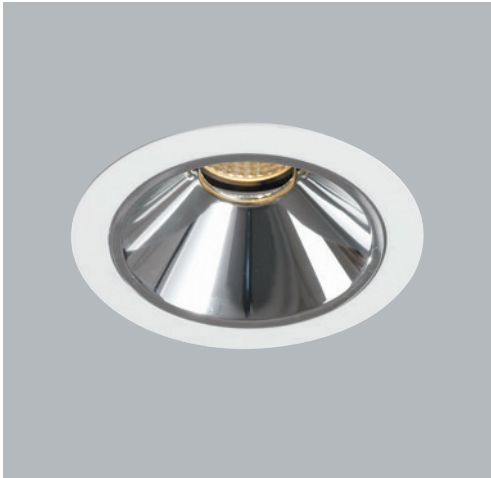

DD-12030.02 LED ARRAY 8W
DD-12031.02 X-ENGINE 15W

DD-12030.03 LED ARRAY 8W

DD-12030.04 LED ARRAY 8W

DD-12030.05 LED ARRAY 8W

Diaphragm

DD-12040 series
Recessed Down Light

TRIM	AL. Die-Casting, Electrostatic Powder Coating
REFLECTOR	INNER : PC (Vacuum Coating), OUTER : AL. Anodized Specular Silver
MOUNTING RING	AL. Die-Casting, Electrostatic Powder Coating
HEAT SINK	AL. Die-Casting, Electro Deposition Coating