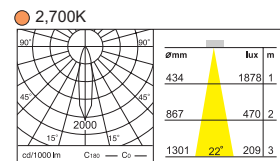

DD-10291 LED MR16 7W

Weight : 0.2kg
 ∅ 93 mm (3 4/5")

DD-10301 LED MR16 7W

Weight : 0.2kg
 ∅ 98 mm (3 4/5")

DD-10311 LED MR16 7W

Weight : 0.2kg
 ∅ 98 mm (3 4/5")

DD-10321 LED MR16 7W

Weight : 0.2kg
 ∅ 98 mm (3 4/5")