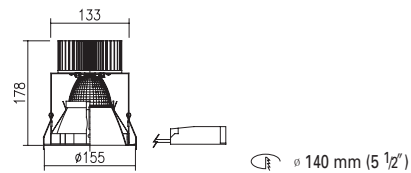

DD-20070 series
Recessed Down Light

PHILIPS OSRAM

TRIM	AL. Die-Casting, Electrostatic Powder Coating
FRAME	Steel
HEAT SINK	AL. Extrude, Electro Deposition Coating
REFLECTOR	AL. Anodized Specular Silver / or Dark Reflector

LIGHT	Fortimo SLM, Preva Core
INPUT VOLTAGE	220-240V AC , 50-60Hz

ORDER NO.	MODULE LUMINOUS FLUX	COLOR TEMPERATURE (K)	INPUT POWER (W)	MODULE POWER (W)	MODULE EFFICIENCY (lm/W)	LUMINOUS FLUX (lm)	COLOR RENDERING INDEX_CRI
DD-20070	2000	○ 4,000K	22W	17W	108 lm/W	1,896 lm	80
DD-20070	2000	● 3,000K	22W	17W	102 lm/W	1,826 lm	80
DD-20070	2000	● 3,000K	22W	17W	87 lm/W	1,582 lm	>90
DD-20071	3000	○ 4,000K	30W	26W	103 lm/W	2,490 lm	80
DD-20071	3000	● 3,000K	29W	26W	102 lm/W	2,474 lm	80
DD-20071	3000	● 3,000K	30W	26W	90 lm/W	2,234 lm	>90

OPERATING TEMPERATURE RANGE	-20 to +35 °C
MAINTENANCE OF LUMEN -L70	50,000 hours at 25 °C
DRIVER LIFETIME	50,000 hours
COLOR TEMPERATURE	4,000K / 3,000K

DRAWING