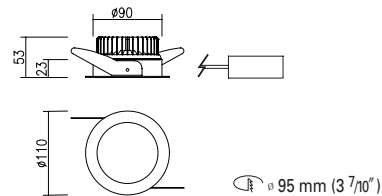

DD-20630.01
Recessed Down Light / Moistureproof Down Light

This new LED Downlight system is all in one lighting fixture which is combined fitting and heat sink and also consists of very simple and sturdy design.

- **Moistureproof available**
- Polycarbonate cover

11W 12 LED

LED | IP 44 | 0.3 kg | ☐ White ☒ Black ☐ Gray

TRIM & HOUSING	Aluminium. Electrostatic Powder Coating
HEAT SINK	Aluminium. Electrostatic Powder Coating
COVER	PC

LIGHT	LED
INPUT VOLTAGE	220-240V AC , 50-60Hz (option : 100-240V AC , 50-60Hz)

COLOR TEMPERATURE (K)	INPUT POWER	OUTPUT POWER	MODULE EFFICIENCY (lm/w)	LUMINOUS FLUX (lm)	OUTPUT VOLTAGE (nominal)	COLOR RENDERING INDEX CRI
5,000K	10W	9W	64 lm/w	552 lm	25V DC	80
4,000K	9W	8W	69 lm/w	557 lm	23V DC	80
3,000K	11W	9W	59 lm/w	518 lm	25V DC	80

OUTPUT CURRENT	350mA DC (constant current)
OPERATING TEMPERATURE RANGE	-20 to +40°C
MAINTENANCE OF LUMEN -L70	40,000 hours at 25°C
DRIVER LIFETIME	50,000 hours

COLOR TEMPERATURE ☒ 5,000K ☐ 4,000K ☐ 3,000K

DRAWING