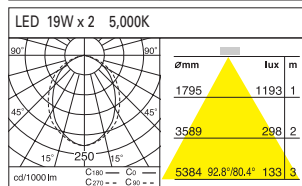

DD-20830.04 LED 14W
DD-20831.04 LED 19W

Weight : 1.3kg
200 x 200mm (7 7/8 x 7 7/8")

DD-20840.04 LED 14W x 2
DD-20841.04 LED 19W x 2

Weight : 1.7kg
335 x 200 mm (13 1/5 x 7 7/8")

DD-20910.02 Series

LED DOWN LIGHTS