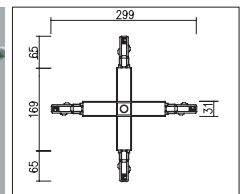

DR-405
Feed-in Cap / White, Black

DR-406
End Cap / White, Black

DR-407
Straight Connector / White, Black

DR-408
L Connector / White, Black

DR-410
T Connector / White, Black

DR-411
X Connector / White, Black