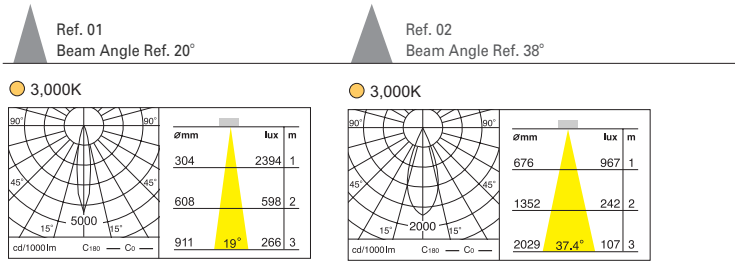

LED ARRAY | 25° | 0.3 kg | White
Black
Gray

TRIM	AL. Die-Casting, Electrostatic Powder Coating
REFLECTOR	PC (Vacuum Coating)
LED HOUSING	AL. Die-Casting, Electrostatic Powder Coating Adjustable Angle (Tilt $\angle 25^\circ$)
HEAT SINK	AL. Die-Casting, Electro Deposition Coating

LIGHT	LED ARRAY
INPUT VOLTAGE	220-240V AC , 50-60Hz (option : 100-240V AC , 50-60Hz)

COLOR TEMPERATURE (K)	INPUT POWER	OUTPUT POWER	MODULE EFFICIENCY (lm/w)	LUMINOUS FLUX (lm)	OUTPUT VOLTAGE (nominal)	COLOR RENDERING INDEX_CRI
● 3,000K	8W	6W	73 lm/w	451 lm	18V DC	80

OUTPUT CURRENT	350mA DC (constant current)
OPERATING TEMPERATURE RANGE	-20 to +40 °C
MAINTENANCE OF LUMEN -L70	50,000 hours at 25 °C
DRIVER LIFETIME	50,000 hours
COLOR TEMPERATURE	● 3,000K ● 2,700K

DRAWING

ACCESSORY