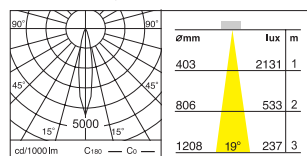

LED HOUSING	AL. Die-Casting, Electrostatic Powder Coating Adjustable Angle (Tilt $\angle$ 180°)
HEAT SINK	AL. Die-Casting, Electrostatic Powder Coating (Black only)
MOUNTING RING	PC, Urethane Coating
GEAR BOX	PC, Urethane Coating
REFLECTOR	PC (Vacuum Coating)
INSTALLATION	On 3 circuit track (PC)

LIGHT INPUT VOLTAGE LED ARRAY 220-240V AC , 50-60Hz (option : 100-240V AC , 50-60Hz)

COLOR TEMPERATURE (K)	INPUT POWER	OUTPUT POWER	MODULE EFFICIENCY (lm/w)	LUMINOUS FLUX (lm)	OUTPUT VOLTAGE (nominal)	COLOR RENDERING INDEX_CRI
3,000K	8W	6W	72 lm/w	451 lm	18V DC	80
3,000K	11W	9W	90 lm/w	808 lm	21V DC	80

OUTPUT CURRENT 350mA DC (constant current)
OPERATING TEMPERATURE RANGE -20 to +40 °C
DRIVER Integrated
MAINTENANCE OF LUMEN -L70 50,000 hours at 25 °C
DRIVER LIFETIME 50,000 hours
COLOR TEMPERATURE 3,000K(8W, 11W) 2,700K(8W)

Ref. 01
Beam Angle Ref. 20°

Ref. 02
Beam Angle Ref. 30° -40°

LED 8W / 3,000K