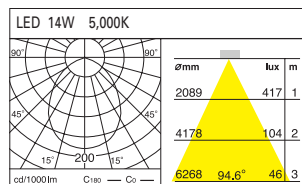

DD-20830.03 LED 14W
DD-20831.03 LED 19W

Weight : 1.3kg
Size / 200 x 200mm (7 7/8 x 7 7/8")

DD-20840.03 LED 14W x 2
DD-20841.03 LED 19W x 2

Weight : 1.7kg
Size / 335 x 200 mm (13 1/5 x 7 7/8")

DD-20830.04 series
Recessed Down Light